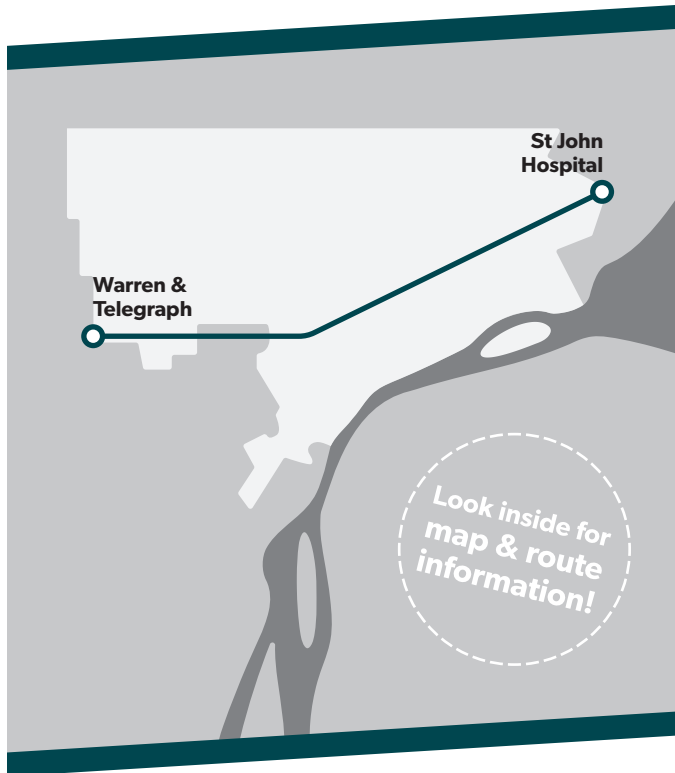

8

Warren

TRANSIT ROUTE MAP & TIMETABLE

Effective **June 24, 2024**