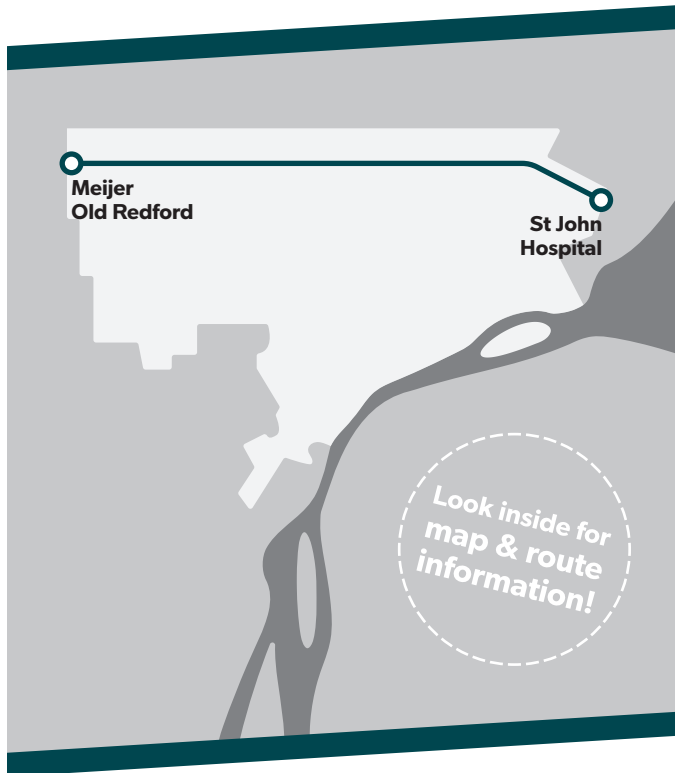

7

Seven Mile

TRANSIT ROUTE MAP & TIMETABLE

Effective **June 24, 2024**

@riddedot

Regional Pass

The Dart Passes allow unlimited rides on DDOT and SMART buses and the QLINE Streetcar.

	Full	Reduced
4-Hour Dart Pass	\$2	\$0.50
24-Hour Dart Pass	\$5	\$2
7 Day Dart Pass	\$22	\$10
31 Day Dart Pass	\$70	\$29

PM times shown are **bold and shaded**.
Additional bus stops are available between the timepoints.

Monday-Friday continued on next page

7 Monday-Friday continued

Eastbound to Saint John Hospital

Meijer Old Redford	7 Mile & Evergreen	7 Mile & Greenfield	7 Mile & Livernois	7 Mile & Woodward	7 Mile & Ryan	7 Mile & Van Dyke	7 Mile & Gratiot	Harper & Morang	Moross & Mack
4:34	4:42	4:50	5:02	5:08	5:18	5:28	5:39	5:50	5:57
4:49	4:57	5:05	5:17	5:23	5:33	5:43	5:54	6:05	6:12
5:04	5:12	5:20	5:32	5:38	5:48	5:57	6:07	6:18	6:25
5:19	5:27	5:35	5:47	5:53	6:02	6:11	6:21	6:32	6:39
5:27	5:35	5:43	5:54	5:59	6:08	6:17	6:27	6:38	6:45
5:34	5:42	5:50	6:01	6:06	6:15	6:24	6:34	6:45	6:52
5:49	5:57	6:05	6:16	6:21	6:30	6:39	6:49	7:00	7:07
6:04	6:12	6:20	6:31	6:36	6:45	6:54	7:04	7:15	7:22
6:24	6:32	6:40	6:51	6:56	7:05	7:14	7:24	7:35	7:42
6:44	6:52	7:00	7:11	7:16	7:25	7:34	7:44	7:55	8:02
7:04	7:12	7:20	7:31	7:36	7:45	7:54	8:04	8:14	8:20
7:24	7:32	7:40	7:51	7:56	8:05	8:14	8:24	8:34	8:40
7:44	7:52	8:00	8:10	8:15	8:24	8:33	8:43	8:53	8:59
8:04	8:11	8:18	8:28	8:33	8:42	8:51	9:01	9:11	9:17
8:30	8:37	8:44	8:54	8:59	9:08	9:17	9:27	9:37	9:43
9:00	9:07	9:14	9:24	9:29	9:38	9:47	9:57	10:06	10:11
9:30	9:37	9:44	9:54	9:59	10:07	10:15	10:24	10:33	10:38
10:15	10:22	10:29	10:39	10:43	10:51	10:59	11:08	11:17	11:22
11:15	11:22	11:29	11:39	11:43	11:51	11:59	12:08	12:17	12:22
12:15	12:22	12:29	12:39	12:43	12:51	12:59	1:08	1:17	1:22
1:15	1:22	1:29	1:39	1:43	1:51	1:59	2:08	2:17	2:22
2:15	2:22	2:29	2:39	2:43	2:51	2:59	3:08	3:17	3:22
3:15	3:22	3:29	3:39	3:43	3:51	3:59	4:08	4:17	4:22