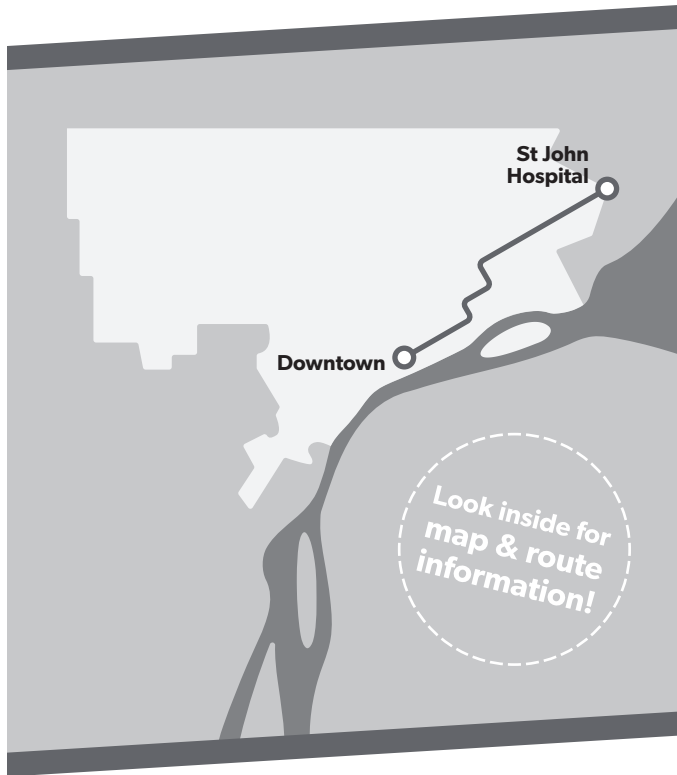

67

Cadillac/Harper

TRANSIT ROUTE MAP & TIMETABLE

Effective **June 24, 2024**

@riddedot

Regional Pass

The Dart Passes allow unlimited rides on DDOT and SMART buses and the QLINE Streetcar.

	Full	Reduced
4-Hour Dart Pass	$2	$0.50
24-Hour Dart Pass	$5	$2
7 Day Dart Pass	$22	$10
31 Day Dart Pass	$70	$29

* *Seniors (ages 65 and older), people with disabilities, Medicare recipients, and students with a school-issued ID are eligible for a reduced fare. An application is required.*

Pay with the app

Download the Token Transit app today to buy Dart passes! Dart passes get you unlimited rides between DDOT, SMART and the QLINE for the duration of the pass.