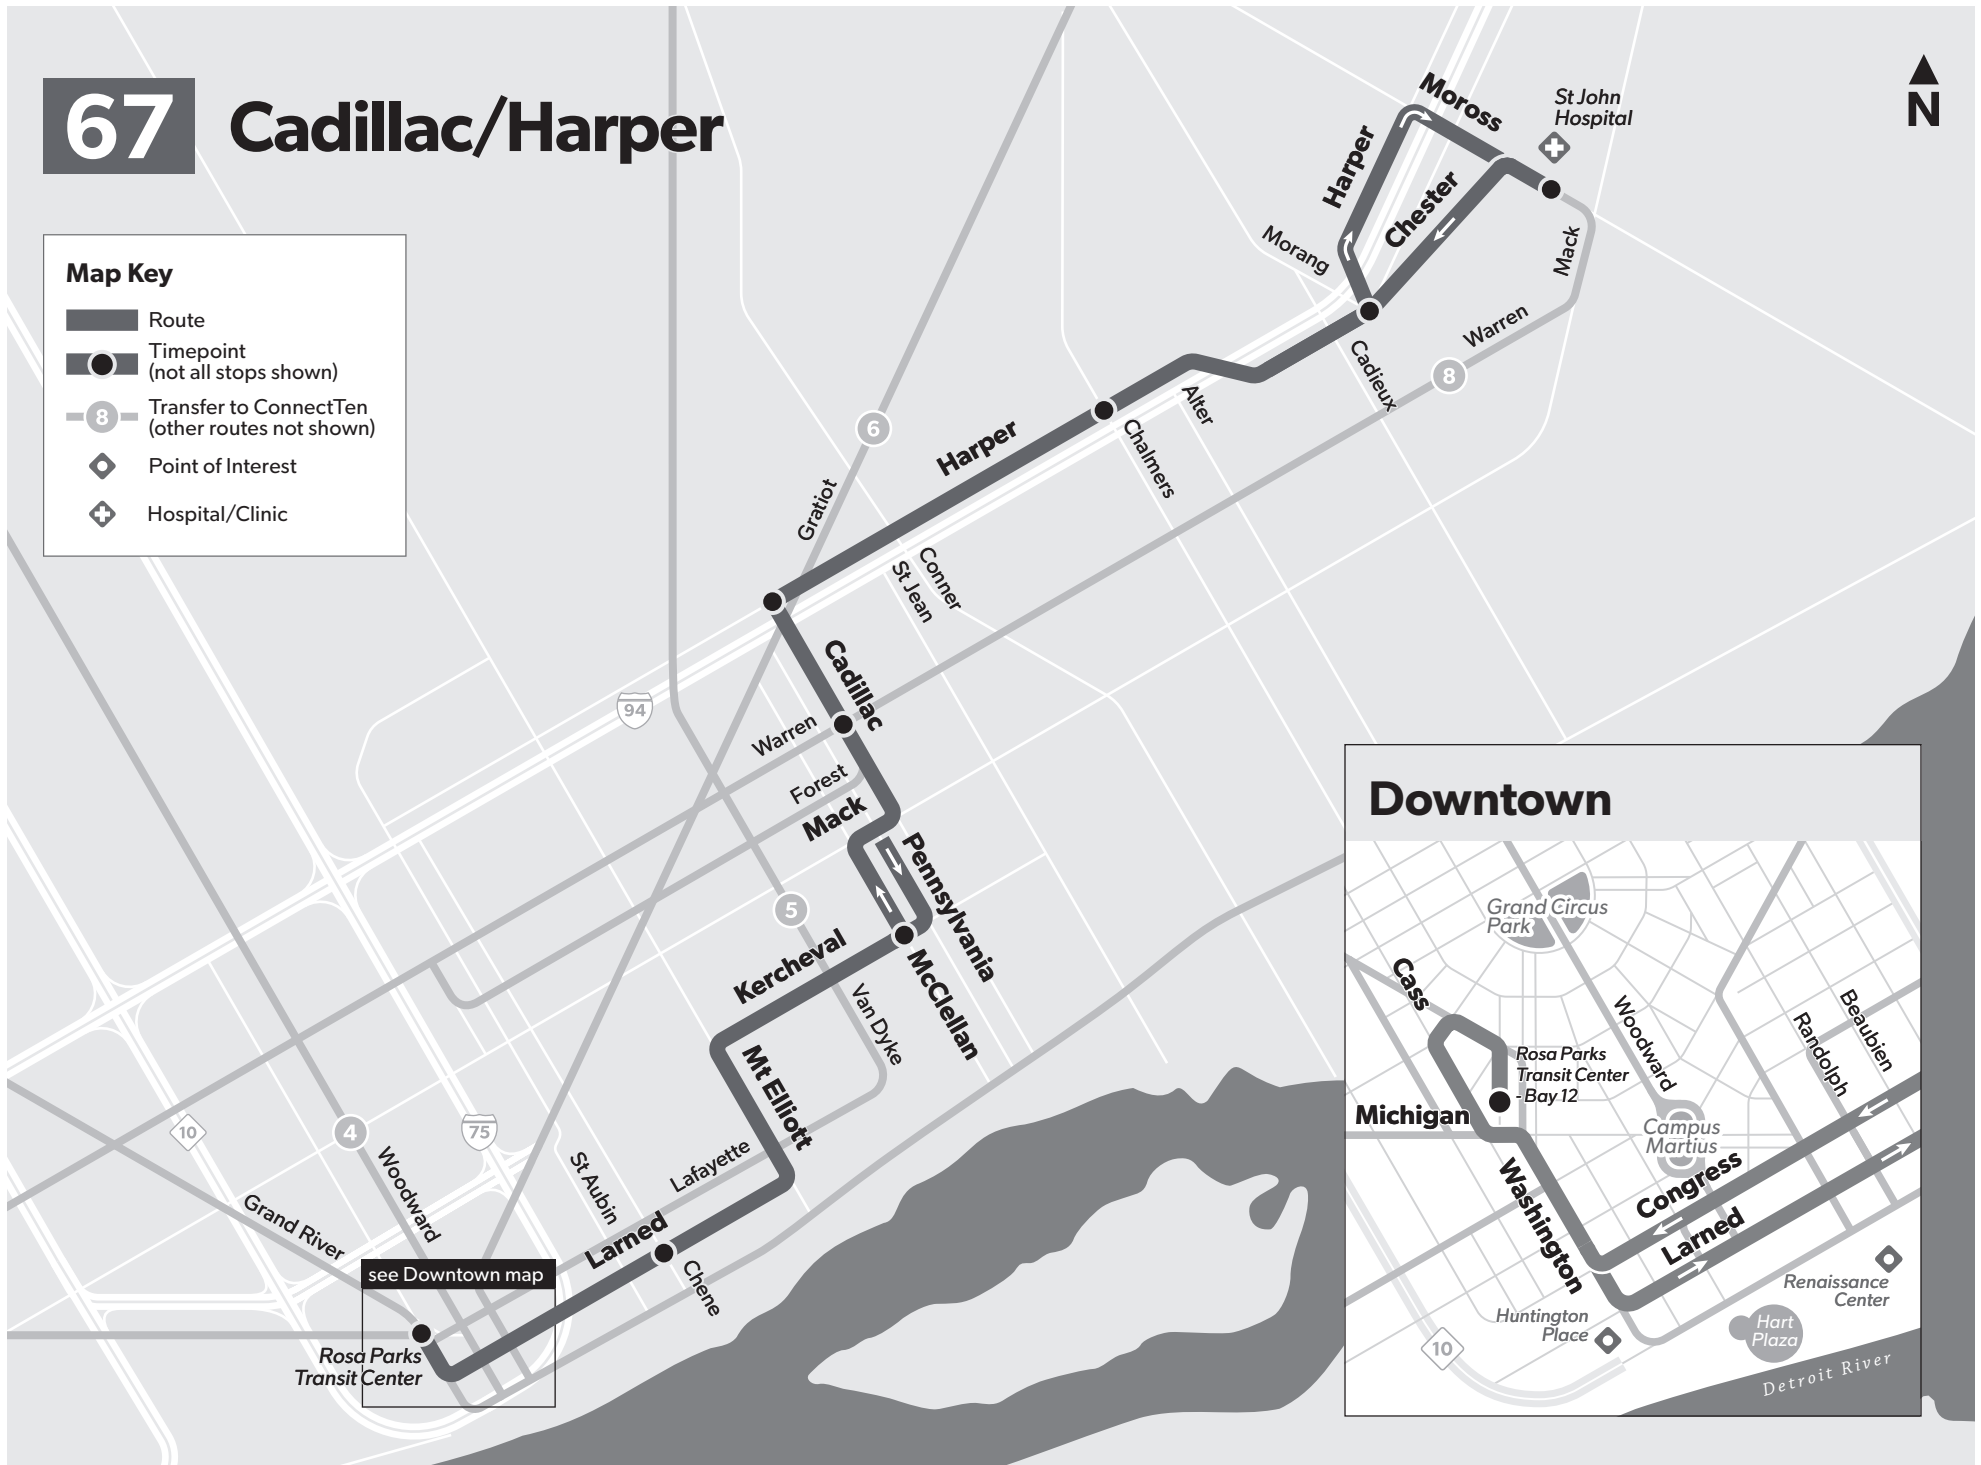

Detroit's Public Transit System

67

Cadillac/Harper

Map Key

- Route
- Timepoint (not all stops shown)
- Transfer to ConnectTen (other routes not shown)
- Point of Interest
- Hospital/Clinic

Downtown

Westbound to Downtown

Eastbound to St John Hospital

Rosa Parks Transit Center Bay 12	Larned & Chene	Kercheval & McClellan	Cadillac & Warren	Cadillac & Harper	Harper & Chalmers	Harper & Morang	Moross & Mack
6:00	6:11	6:21	6:28	6:30	6:37	6:45	6:49
6:45	6:56	7:06	7:13	7:15	7:22	7:30	7:34
7:30	7:41	7:51	7:58	8:00	8:08	8:16	8:21
8:15	8:27	8:38	8:46	8:49	8:57	9:05	9:10
9:00	9:12	9:23	9:31	9:34	9:42	9:50	9:55
10:00	10:12	10:23	10:31	10:34	10:42	10:50	10:55
11:00	11:12	11:23	11:31	11:34	11:42	11:50	11:55
12:00	12:12	12:23	12:31	12:34	12:42	12:50	12:55
1:00	1:12	1:23	1:31	1:34	1:42	1:50	1:55
2:00	2:12	2:23	2:31	2:34	2:42	2:50	2:55
3:00	3:12	3:23	3:31	3:34	3:42	3:50	3:55
3:45	3:57	4:08	4:16	4:19	4:27	4:35	4:40
4:30	4:42	4:53	5:01	5:04	5:12	5:20	5:25
5:15	5:27	5:38	5:46	5:49	5:57	6:05	6:10
6:00	6:12	6:23	6:31	6:34	6:42	6:50	6:55
7:00	7:12	7:23	7:31	7:34	7:42	7:50	7:55
8:00	8:11	8:21	8:28	8:30	8:37	8:45	8:49
9:00	9:11	9:21	9:28	9:30	9:37	9:45	9:49
10:00	10:11	10:21	10:28	10:30	10:37	10:45	10:49
11:00	11:11	11:21	11:28	11:30	11:37	11:45	11:49

Eastbound to St John Hospital

	Rosa Parks Transit Center Bay 12	Larned & Chene	Kercheval & McClellan	Cadillac & Warren	Cadillac & Harper	Harper & Chalmers	Harper & Morang	Moross & Mack
7:00								
7:10								
7:20								
7:26								
7:28								
7:35								
7:42								
7:47								
8:00								
8:11								
9:00								
9:11								
10:00								
10:11								
11:00								
11:11								
12:00								
12:11								
1:00								
2:00								
3:00								
4:00								
5:00								
6:00								
7:00								
8:00								