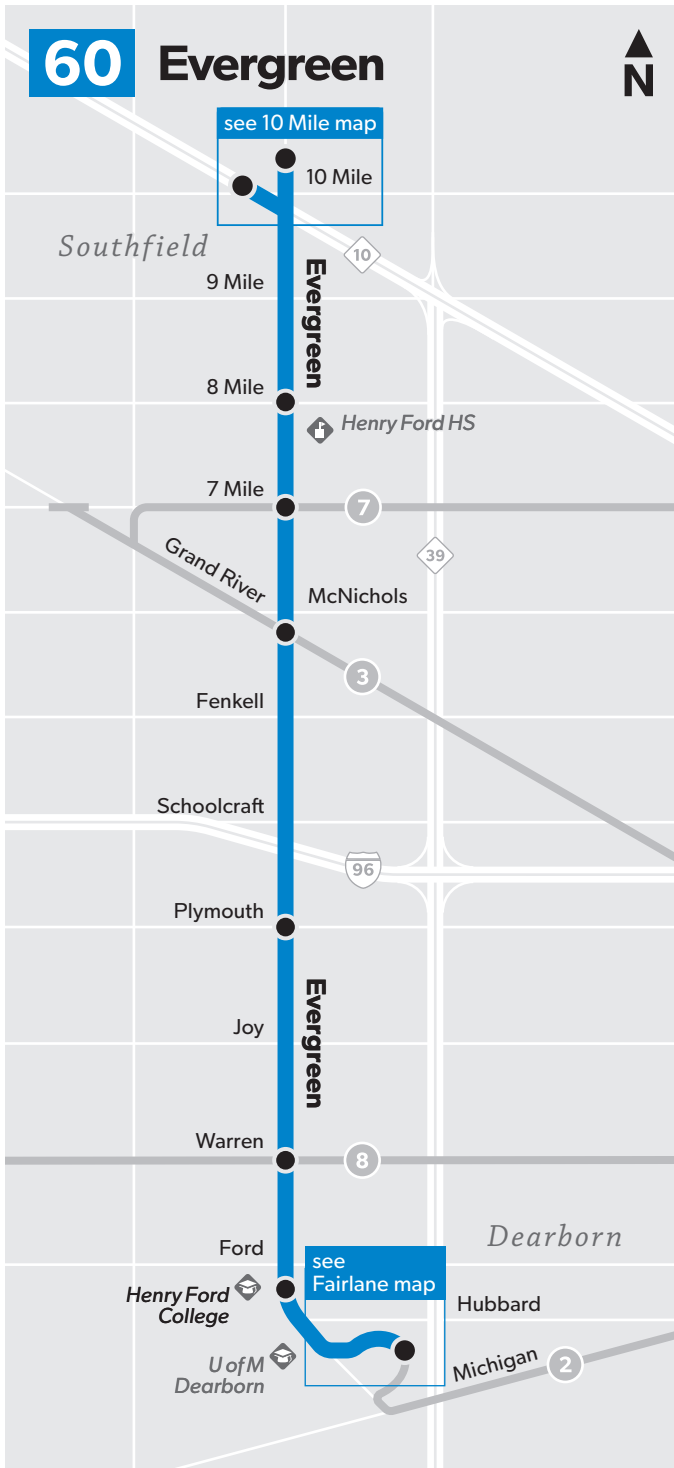

Detroit's Public Transit System

Map Key

- Runs at all times
- Timepoint (not all stops shown)
- Transfer to ConnectTen (other routes not shown)
- Hospital/Clinic
- Point of Interest
- School
- University

Northbound to 10 Mile

	Fairlane	Henry Ford College	Evergreen & Warren	Evergreen & Plymouth	Evergreen & Grand River	Evergreen & 7 Mile	Evergreen & 8 Mile	NW Hwy & 10 Mile
5:00	5:05	5:09	5:16	5:23	5:29	5:32	5:39	
6:00	6:05	6:09	6:16	6:23	6:29	6:32	6:39	
6:20	6:25	6:29	6:36	6:43	6:49	6:52	6:59	
6:30	6:35	6:39	6:46	6:53	6:59	7:03	7:10	
6:40	6:45	6:49	6:56	7:04	7:10	7:14	7:21	
7:00	7:06	7:11	7:19	7:28	7:34	7:38	7:45	
7:20	7:26	7:31	7:39	7:48	7:54	7:58	8:05	
7:40	7:46	7:51	7:59	8:08	8:14	8:18	8:25	
8:00	8:06	8:11	8:19	8:28	8:34	8:38	8:45	
8:20	8:26	8:31	8:39	8:48	8:54	8:58	9:05	
8:40	8:46	8:51	8:59	9:08	9:14	9:18	9:25	
9:00	9:06	9:11	9:19	9:28	9:34	9:38	9:45	
9:30	9:36	9:41	9:49	9:58	10:04	10:08	10:15	
10:00	10:06	10:11	10:19	10:28	10:34	10:38	10:45	
10:30	10:36	10:41	10:49	10:58	11:05	11:09	11:16	
11:00	11:07	11:12	11:21	11:30	11:37	11:41	11:48	
11:30	11:37	11:42	11:51	12:00	12:07	12:11	12:18	
12:00	12:07	12:12	12:21	12:30	12:37	12:41	12:48	
12:30	12:37	12:42	12:51	1:00	1:07	1:11	1:18	
1:00	1:07	1:12	1:21	1:30	1:37	1:41	1:48	
1:30	1:37	1:42	1:51	2:00	2:07	2:11	2:18	
2:00	2:07	2:12	2:21	2:30	2:37	2:41	2:48	
2:30	2:37	2:42	2:51	3:00	3:07	3:11	3:18	
3:00	3:07	3:12	3:21	3:30	3:37	3:41	3:48	
3:20	3:27	3:32	3:41	3:50	3:57	4:01	4:08	
3:40	3:47	3:52	4:01	4:10	4:17	4:21	4:28	
4:00	4:07	4:12	4:21	4:30	4:37	4:41	4:48	
4:20	4:27	4:32	4:41	4:50	4:57	5:01	5:08	
4:40	4:47	4:52	5:01	5:10	5:17	5:21	5:28	
5:00	5:07	5:12	5:21	5:30	5:37	5:41	5:48	
5:20	5:27	5:32	5:41	5:50	5:57	6:01	6:08	
5:40	5:47	5:52	6:01	6:10	6:17	6:21	6:28	
6:00	6:07	6:12	6:21	6:30	6:37	6:41	6:48	
6:30	6:37	6:42	6:51	7:00	7:06	7:09	7:15	
7:30	7:36	7:40	7:47	7:54	8:00	8:03	8:09	
8:30	8:36	8:40	8:47	8:54	9:00	9:03	9:09	
9:30	9:36	9:40	9:47	9:54	10:00	10:03	10:09	
10:30	10:36	10:40	10:47	10:54	11:00	11:03	11:09	