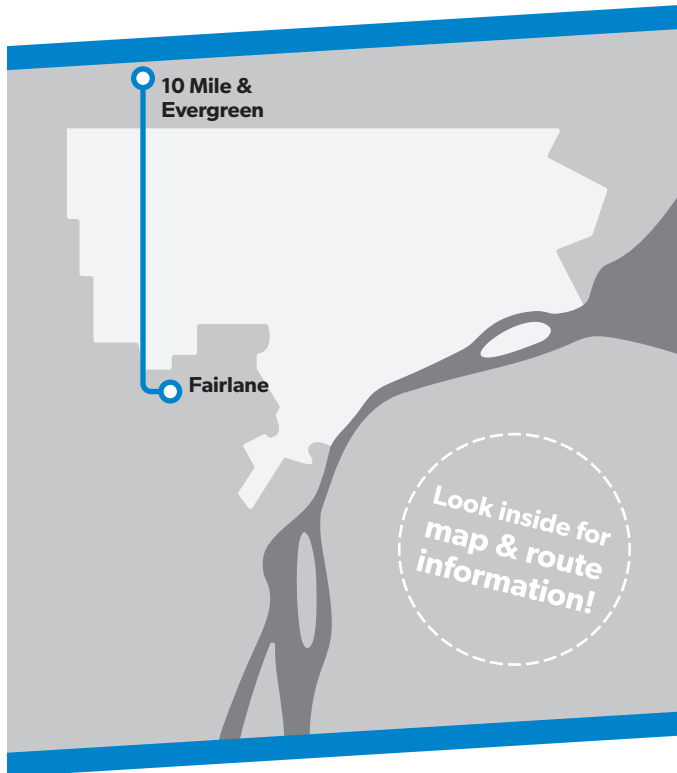

60

Evergreen

TRANSIT ROUTE MAP & TIMETABLE

Effective **June 24, 2024**