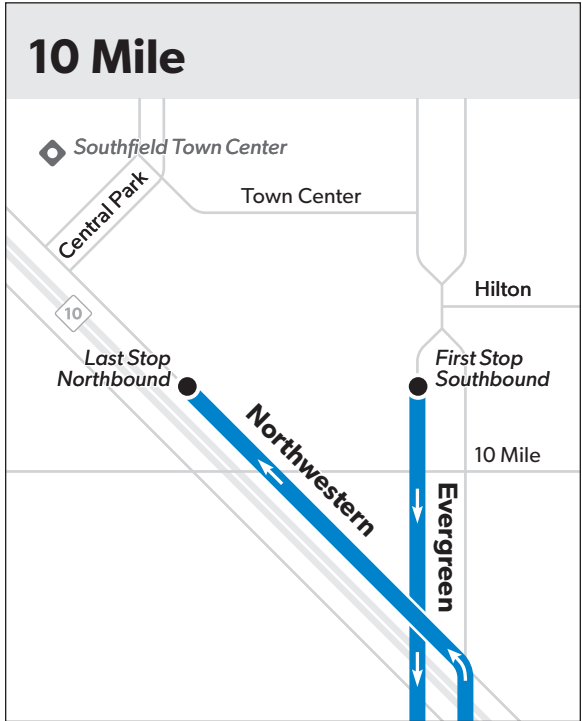

Detroit's Public Transit System

Map Key

- Runs at all times
- Timepoint (not all stops shown)
- Transfer to ConnectTen (other routes not shown)
- Hospital/Clinic
- Point of Interest
- School
- University

Northbound to 10 Mile

	Fairlane	Henry Ford College	Evergreen & Warren	Evergreen & Plymouth	Evergreen & Grand River	Evergreen & 7 Mile	Evergreen & 8 Mile	NW Hwy & 10 Mile
5:00	5:05	5:09	5:16	5:23	5:29	5:32	5:39	
6:00	6:05	6:09	6:16	6:23	6:29	6:32	6:39	
6:20	6:25	6:29	6:36	6:43	6:49	6:52	6:59	
6:30	6:35	6:39	6:46	6:53	6:59	7:03	7:10	
6:40	6:45	6:49	6:56	7:04	7:10	7:14	7:21	
7:00	7:06	7:11	7:19	7:28	7:34	7:38	7:45	
7:20	7:26	7:31	7:39	7:48	7:54	7:58	8:05	
7:40	7:46	7:51	7:59	8:08	8:14	8:18	8:25	
8:00	8:06	8:11	8:19	8:28	8:34	8:38	8:45	
8:20	8:26	8:31	8:39	8:48	8:54	8:58	9:05	
8:40	8:46	8:51	8:59	9:08	9:14	9:18	9:25	
9:00	9:06	9:11	9:19	9:28	9:34	9:38	9:45	
9:30	9:36	9:41	9:49	9:58	10:04	10:08	10:15	
10:00	10:06	10:11	10:19	10:28	10:34	10:38	10:45	
10:30	10:36	10:41	10:49	10:58	11:05	11:09	11:16	
11:00	11:07	11:12	11:21	11:30	11:37	11:41	11:48	
11:30	11:37	11:42	11:51	12:00	12:07	12:11	12:18	
12:00	12:07	12:12	12:21	12:30	12:37	12:41	12:48	
12:30	12:37	12:42	12:51	1:00	1:07	1:11	1:18	
1:00	1:07	1:12	1:21	1:30	1:37	1:41	1:48	
1:30	1:37	1:42	1:51	2:00	2:07	2:11	2:18	
2:00	2:07	2:12	2:21	2:30	2:37	2:41	2:48	
2:30	2:37	2:42	2:51	3:00	3:07	3:11	3:18	
3:00	3:07	3:12	3:21	3:30	3:37	3:41	3:48	
3:20	3:27	3:32	3:41	3:50	3:57	4:01	4:08	
3:40	3:47	3:52	4:01	4:10	4:17	4:21	4:28	
4:00	4:07	4:12	4:21	4:30	4:37	4:41	4:48	
4:20	4:27	4:32	4:41	4:50	4:57	5:01	5:08	
4:40	4:47	4:52	5:01	5:10	5:17	5:21	5:28	
5:00	5:07	5:12	5:21	5:30	5:37	5:41	5:48	
5:20	5:27	5:32	5:41	5:50	5:57	6:01	6:08	
5:40	5:47	5:52	6:01	6:10	6:17	6:21	6:28	
6:00	6:07	6:12	6:21	6:30	6:37	6:41	6:48	
6:30	6:37	6:42	6:51	7:00	7:06	7:09	7:15	
7:30	7:36	7:40	7:47	7:54	8:00	8:03	8:09	
8:30	8:36	8:40	8:47	8:54	9:00	9:03	9:09	
9:30	9:36	9:40	9:47	9:54	10:00	10:03	10:09	
10:30	10:36	10:40	10:47	10:54	11:00	11:03	11:09	