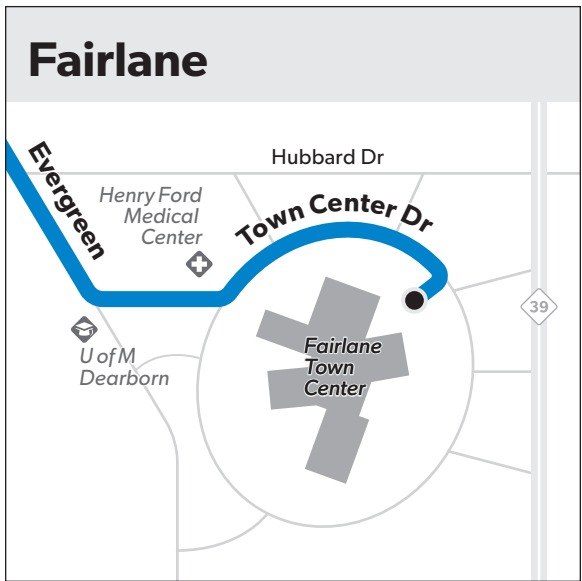

Detroit's Public Transit System

Map Key

- Runs at all times
- Timepoint (not all stops shown)
- Transfer to ConnectTen (other routes not shown)
- Hospital/Clinic
- Point of Interest
- School
- University

Northbound to 10 Mile

	Fairlane	Henry Ford College	Evergreen & Warren	Evergreen & Plymouth	Evergreen & Grand River	Evergreen & 7 Mile	Evergreen & 8 Mile	NW Hwy & 10 Mile
5:00	5:05	5:09	5:16	5:23	5:29	5:32	5:39	
6:00	6:05	6:09	6:16	6:23	6:29	6:32	6:39	
6:20	6:25	6:29	6:36	6:43	6:49	6:52	6:59	
6:30	6:35	6:39	6:46	6:53	6:59	7:03	7:10	
6:40	6:45	6:49	6:56	7:04	7:10	7:14	7:21	
7:00	7:06	7:11	7:19	7:28	7:34	7:38	7:45	
7:20	7:26	7:31	7:39	7:48	7:54	7:58	8:05	
7:40	7:46	7:51	7:59	8:08	8:14	8:18	8:25	
8:00	8:06	8:11	8:19	8:28	8:34	8:38	8:45	
8:20	8:26	8:31	8:39	8:48	8:54	8:58	9:05	
8:40	8:46	8:51	8:59	9:08	9:14	9:18	9:25	
9:00	9:06	9:11	9:19	9:28	9:34	9:38	9:45	
9:30	9:36	9:41	9:49	9:58	10:04	10:08	10:15	
10:00	10:06	10:11	10:19	10:28	10:34	10:38	10:45	
10:30	10:36	10:41	10:49	10:58	11:05	11:09	11:16	
11:00	11:07	11:12	11:21	11:30	11:37	11:41	11:48	
11:30	11:37	11:42	11:51	12:00	12:07	12:11	12:18	
12:00	12:07	12:12	12:21	12:30	12:37	12:41	12:48	
12:30	12:37	12:42	12:51	1:00	1:07	1:11	1:18	
1:00	1:07	1:12	1:21	1:30	1:37	1:41	1:48	
1:30	1:37	1:42	1:51	2:00	2:07	2:11	2:18	
2:00	2:07	2:12	2:21	2:30	2:37	2:41	2:48	
2:30	2:37	2:42	2:51	3:00	3:07	3:11	3:18	
3:00	3:07	3:12	3:21	3:30	3:37	3:41	3:48	
3:20	3:27	3:32	3:41	3:50	3:57	4:01	4:08	
3:40	3:47	3:52	4:01	4:10	4:17	4:21	4:28	
4:00	4:07	4:12	4:21	4:30	4:37	4:41	4:48	
4:20	4:27	4:32	4:41	4:50	4:57	5:01	5:08	
4:40	4:47	4:52	5:01	5:10	5:17	5:21	5:28	
5:00	5:07	5:12	5:21	5:30	5:37	5:41	5:48	
5:20	5:27	5:32	5:41	5:50	5:57	6:01	6:08	
5:40	5:47	5:52	6:01	6:10	6:17	6:21	6:28	
6:00	6:07	6:12	6:21	6:30	6:37	6:41	6:48	
6:30	6:37	6:42	6:51	7:00	7:06	7:09	7:15	
7:30	7:36	7:40	7:47	7:54	8:00	8:03	8:09	
8:30	8:36	8:40	8:47	8:54	9:00	9:03	9:09	
9:30	9:36	9:40	9:47	9:54	10:00	10:03	10:09	
10:30	10:36	10:40	10:47	10:54	11:00	11:03	11:09	