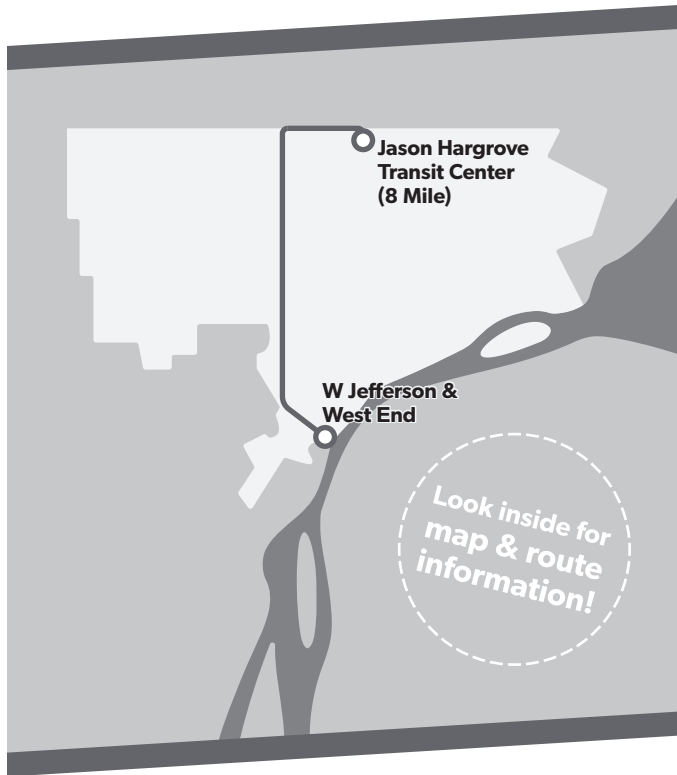

54

Wyoming

TRANSIT ROUTE MAP & TIMETABLE

Effective **June 24, 2024**

@riddedot

Regional Pass

The Dart Passes allow unlimited rides on DDOT and SMART buses and the QLINE Streetcar.

	Full	Reduced
4-Hour Dart Pass	$2	$0.50
24-Hour Dart Pass	$5	$2
7 Day Dart Pass	$22	$10
31 Day Dart Pass	$70	$29

* Seniors (ages 65 and older), people with disabilities, Medicare recipients, and students with a school-issued ID are eligible for a reduced fare. An application is required.

Pay with the app

Download the Token Transit app today to buy Dart passes! Dart passes get you unlimited rides between DDOT, SMART and the QLINE for the duration of the pass.