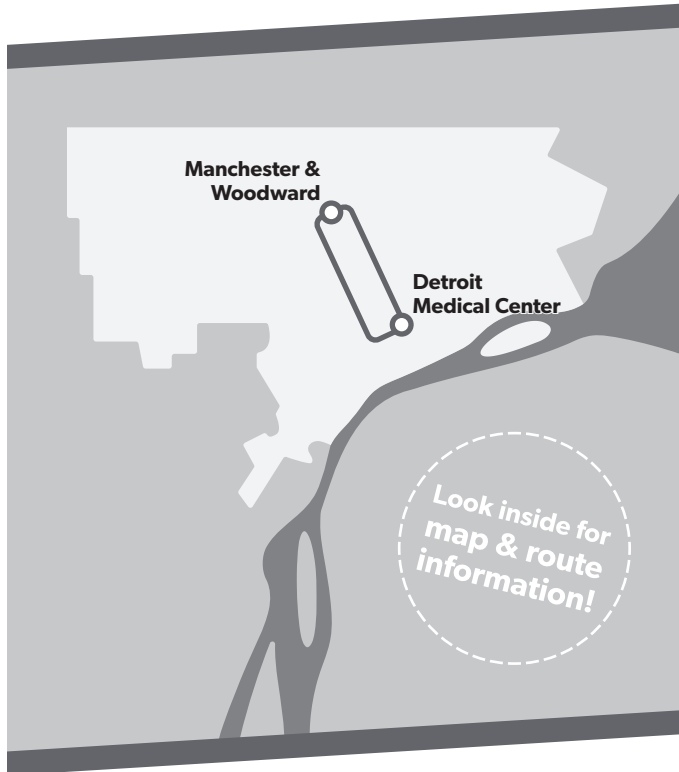

42

Mid-City Loop

TRANSIT ROUTE MAP & TIMETABLE

Effective **June 24, 2024**

@riddedot

Regional Pass

The Dart Passes allow unlimited rides on DDOT and SMART buses and the QLINE Streetcar.

	Full	Reduced
4-Hour Dart Pass	$2	$0.50
24-Hour Dart Pass	$5	$2
7 Day Dart Pass	$22	$10
31 Day Dart Pass	$70	$29

* Seniors (ages 65 and older), people with disabilities, Medicare recipients, and students with a school-issued ID are eligible for a reduced fare. An application is required.

Pay with the app

Download the Token Transit app today to buy Dart passes! Dart passes get you unlimited rides between DDOT, SMART and the QLINE for the duration of the pass.