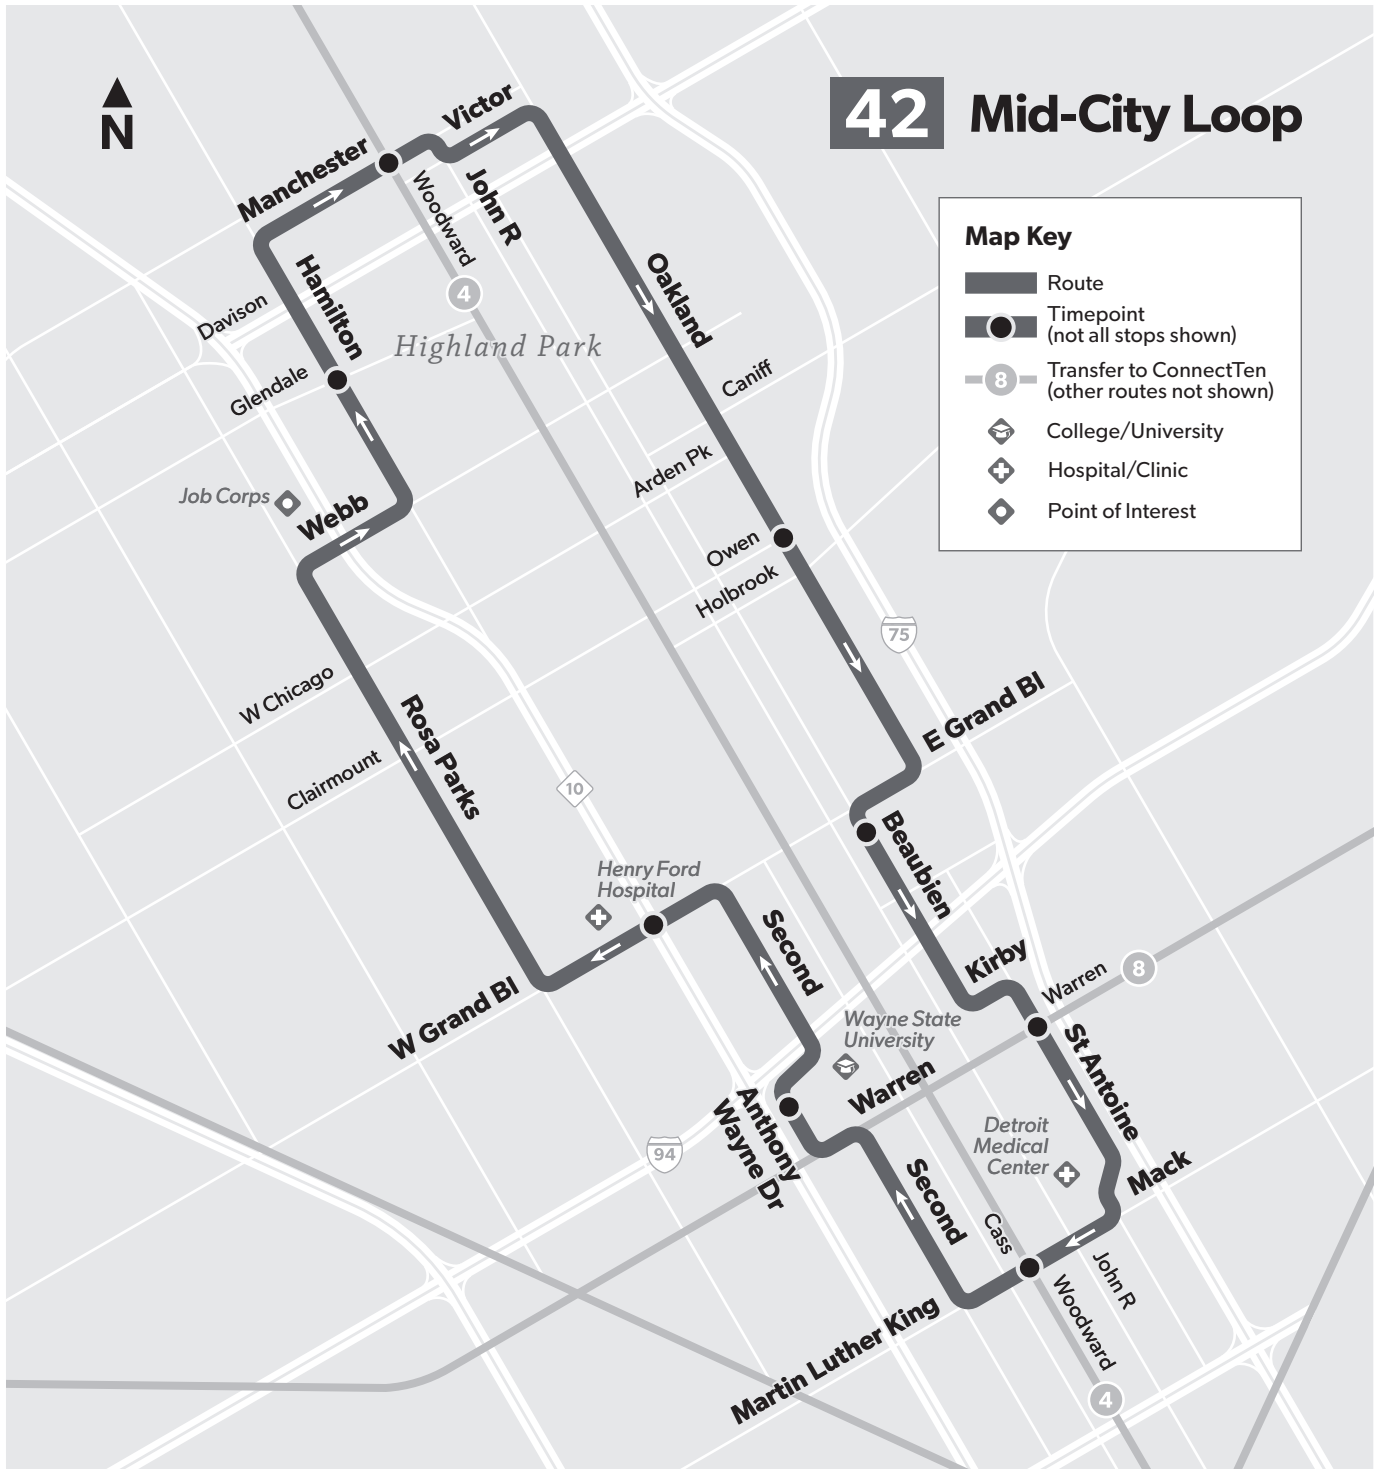

42 Mid-City Loop

Map Key

- Route
- Timepoint (not all stops shown)
- Transfer to ConnectTen (other routes not shown)
- College/University
- Hospital/Clinic
- Point of Interest

All buses are handicap accessible.

PM times shown are **bold and shaded**.
All times are approximate and subject to change without notice.

42 Saturday

Loop Runs Clockwise

Manchester & Woodward	Oakland & Owen	Beaubien & E Grand Bl	St Antoine & Warren	Mack & Woodward	Anthony Wayne Dr & Kirby	W Grand Bl & Lodge	Hamilton & Glendale	Manchester & Woodward
7:15	7:23	7:28	7:33	7:38	7:44	7:48	8:00	8:03
8:15	8:23	8:28	8:33	8:38	8:44	8:48	9:00	9:03
9:15	9:24	9:29	9:34	9:40	9:46	9:50	10:02	10:05
10:15	10:24	10:29	10:34	10:40	10:46	10:50	11:02	11:05
11:15	11:24	11:29	11:34	11:40	11:46	11:50	12:02	12:05
12:15	12:24	12:29	12:34	12:40	12:46	12:50	1:02	1:05
1:15	1:24	1:29	1:34	1:40	1:46	1:50	2:02	2:05
2:15	2:24	2:29	2:34	2:40	2:46	2:50	3:02	3:05
3:15	3:24	3:29	3:34	3:40	3:46	3:50	4:02	4:05
4:15	4:24	4:29	4:34	4:40	4:46	4:50	5:02	5:05
5:15	5:23	5:28	5:33	5:38	5:44	5:48	6:00	6:03
6:15	6:23	6:28	6:33	6:38	6:44	6:48	7:00	7:03

PM times shown are **bold and shaded**.
Additional bus stops are available between the timepoints.

42 Sunday & Holidays

Loop Runs Clockwise

Manchester & Woodward	Oakland & Owen	Beaubien & E Grand Bl	St Antoine & Warren	Mack & Woodward	Anthony Wayne Dr & Kirby	W Grand Bl & Lodge	Hamilton & Glendale	Manchester & Woodward
8:15	8:23	8:28	8:33	8:38	8:44	8:48	9:00	9:03
9:15	9:23	9:28	9:33	9:38	9:44	9:48	10:00	10:03
10:15	10:24	10:29	10:34	10:39	10:46	10:50	11:02	11:05
11:15	11:24	11:29	11:34	11:39	11:46	11:50	12:02	12:05
12:15	12:24	12:29	12:34	12:39	12:46	12:50	1:02	1:05
1:15	1:24	1:29	1:34	1:39	1:46	1:50	2:02	2:05
2:15	2:24	2:29	2:34	2:39	2:46	2:50	3:02	3:05
3:15	3:24	3:29	3:34	3:39	3:46	3:50	4:02	4:05
4:15	4:24	4:29	4:34	4:39	4:46	4:50	5:02	5:05
5:15	5:23	5:28	5:33	5:38	5:44	5:48	6:00	6:03