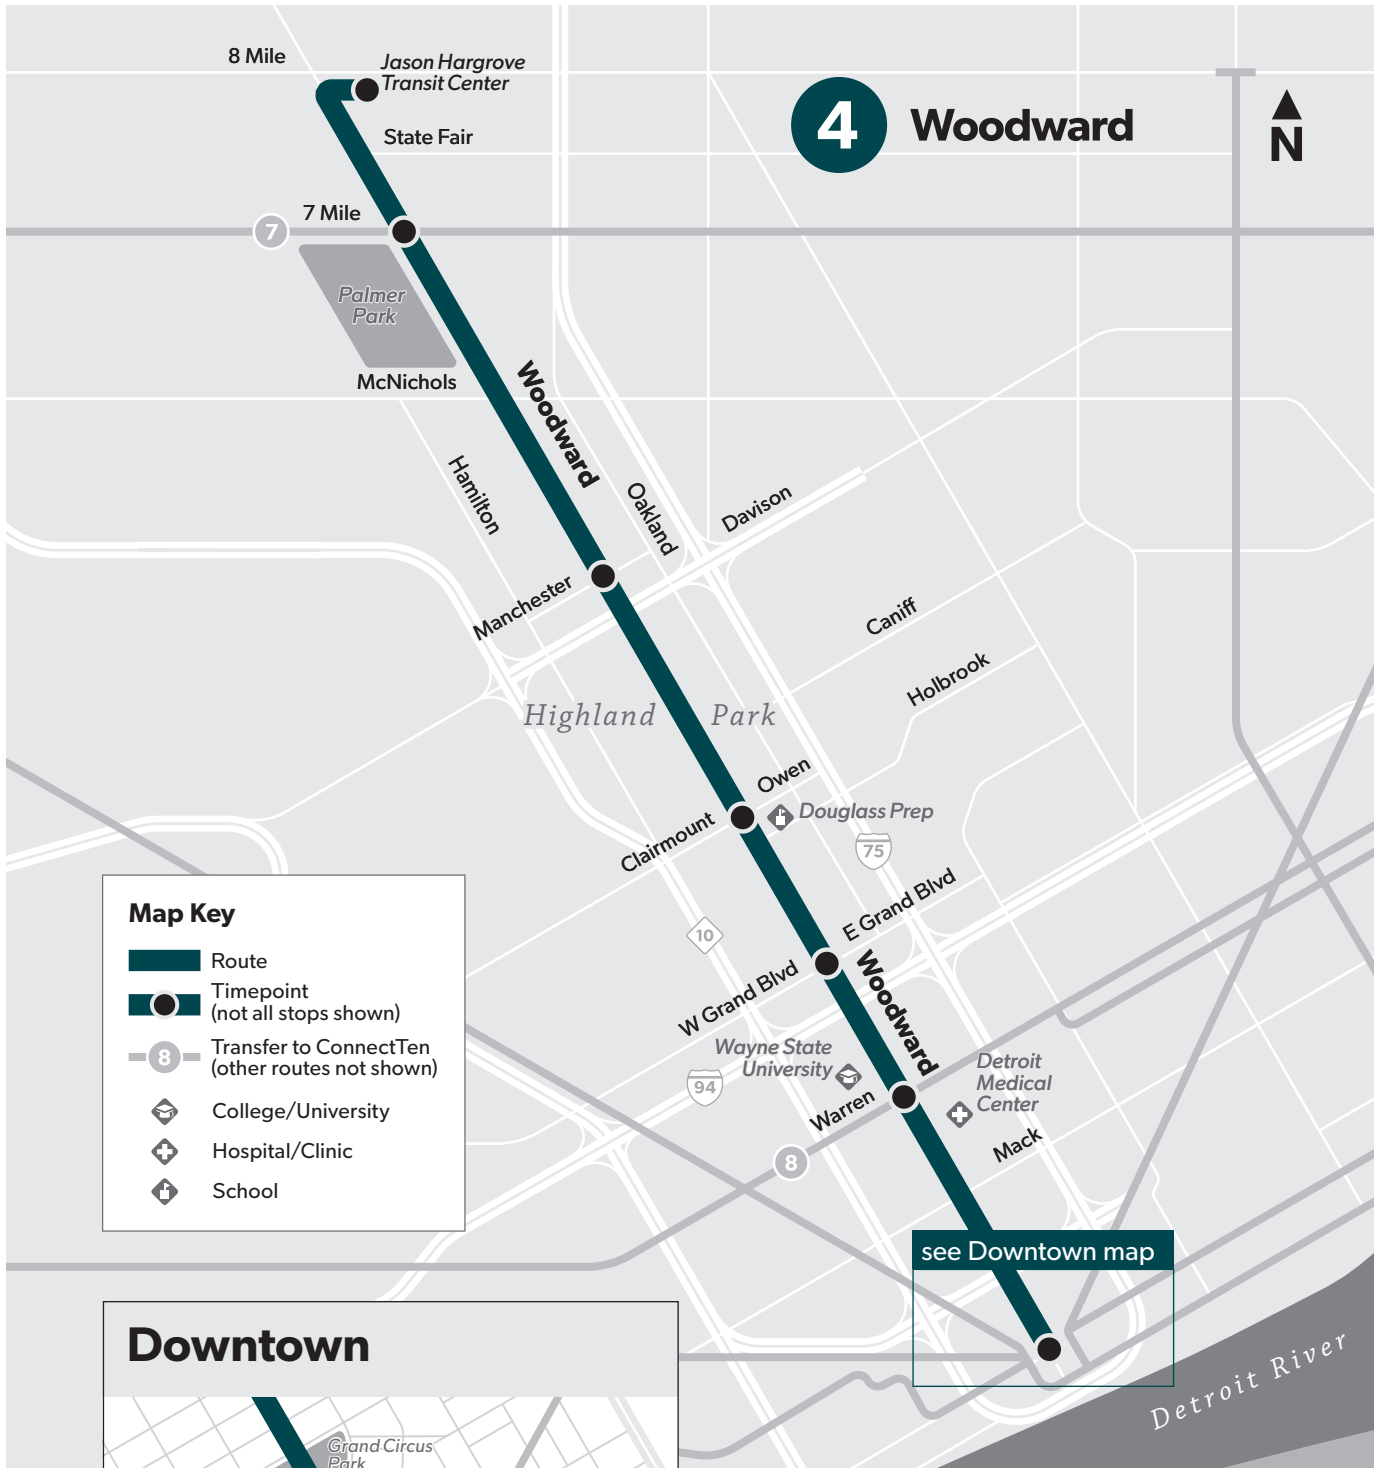

4 Woodward

Map Key

- Route
- Timepoint (not all stops shown)
- Transfer to ConnectTen (other routes not shown)
- College/University
- Hospital/Clinic
- School

4 Monday-Friday

Southbound to Downtown

3:58	4:05	4:11	4:17	4:21	4:25	4:37
4:28	4:35	4:41	4:47	4:51	4:55	5:07
4:58	5:05	5:11	5:17	5:21	5:25	5:37
5:28	5:35	5:41	5:47	5:51	5:55	6:08
5:53	6:00	6:07	6:14	6:19	6:24	6:38
6:12	6:20	6:27	6:34	6:39	6:44	6:58
6:27	6:35	6:42	6:49	6:54	6:59	7:13
6:42	6:50	6:57	7:04	7:09	7:14	7:28
6:57	7:05	7:12	7:19	7:24	7:29	7:43
7:12	7:20	7:27	7:34	7:39	7:44	7:58
7:19	7:27	7:34	7:41	7:46	7:51	8:05
7:27	7:35	7:42	7:49	7:54	7:59	8:13
7:42	7:50	7:57	8:04	8:09	8:14	8:28
7:57	8:05	8:12	8:19	8:24	8:29	8:43
8:12	8:20	8:27	8:34	8:39	8:44	8:58
8:27	8:35	8:42	8:49	8:54	8:59	9:13
8:42	8:50	8:57	9:04	9:09	9:14	9:28
8:57	9:05	9:12	9:19	9:25	9:30	9:44
9:12	9:20	9:27	9:35	9:41	9:46	10:00
9:27	9:35	9:42	9:50	9:56	10:01	10:15
9:42	9:50	9:57	10:05	10:11	10:16	10:30
9:57	10:05	10:12	10:20	10:26	10:31	10:45
10:12	10:20	10:27	10:35	10:41	10:46	11:00
10:27	10:35	10:42	10:50	10:56	11:01	11:15
10:42	10:50	10:57	11:05	11:11	11:16	11:30
10:57	11:05	11:12	11:20	11:26	11:31	11:45
11:12	11:20	11:27	11:35	11:41	11:46	12:00
11:27	11:35	11:42	11:50	11:56	12:01	12:15
11:42	11:50	11:57	12:05	12:11	12:16	12:30
11:57	12:05	12:12	12:20	12:26	12:31	12:45