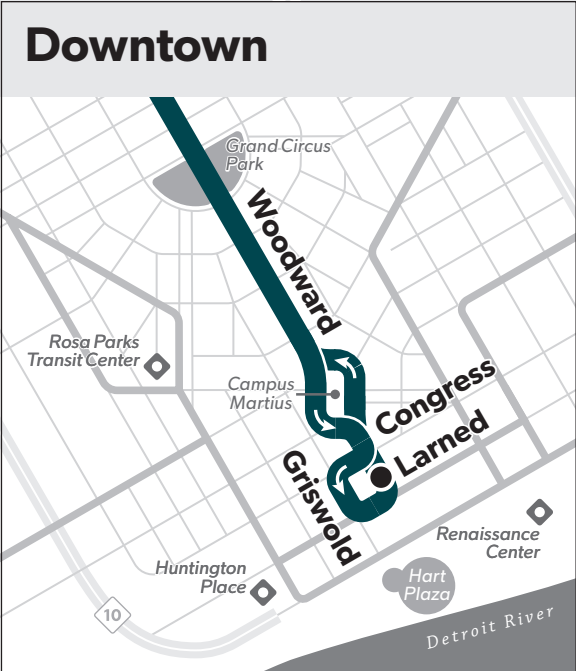

4 Woodward

Map Key

- Route
- Timepoint (not all stops shown)
- Transfer to ConnectTen (other routes not shown)
- College/University
- Hospital/Clinic
- School

4 Monday-Friday

Southbound to Downtown

3:58	4:05	4:11	4:17	4:21	4:25	4:37
4:28	4:35	4:41	4:47	4:51	4:55	5:07
4:58	5:05	5:11	5:17	5:21	5:25	5:37
5:28	5:35	5:41	5:47	5:51	5:55	6:08
5:53	6:00	6:07	6:14	6:19	6:24	6:38
6:12	6:20	6:27	6:34	6:39	6:44	6:58
6:27	6:35	6:42	6:49	6:54	6:59	7:13
6:42	6:50	6:57	7:04	7:09	7:14	7:28
6:57	7:05	7:12	7:19	7:24	7:29	7:43
7:12	7:20	7:27	7:34	7:39	7:44	7:58
7:19	7:27	7:34	7:41	7:46	7:51	8:05
7:27	7:35	7:42	7:49	7:54	7:59	8:13
7:42	7:50	7:57	8:04	8:09	8:14	8:28
7:57	8:05	8:12	8:19	8:24	8:29	8:43
8:12	8:20	8:27	8:34	8:39	8:44	8:58
8:27	8:35	8:42	8:49	8:54	8:59	9:13
8:42	8:50	8:57	9:04	9:09	9:14	9:28
8:57	9:05	9:12	9:19	9:25	9:30	9:44
9:12	9:20	9:27	9:35	9:41	9:46	10:00
9:27	9:35	9:42	9:50	9:56	10:01	10:15
9:42	9:50	9:57	10:05	10:11	10:16	10:30
9:57	10:05	10:12	10:20	10:26	10:31	10:45
10:12	10:20	10:27	10:35	10:41	10:46	11:00
10:27	10:35	10:42	10:50	10:56	11:01	11:15
10:42	10:50	10:57	11:05	11:11	11:16	11:30
10:57	11:05	11:12	11:20	11:26	11:31	11:45
11:12	11:20	11:27	11:35	11:41	11:46	12:00
11:27	11:35	11:42	11:50	11:56	12:01	12:15
11:42	11:50	11:57	12:05	12:11	12:16	12:30
11:57	12:05	12:12	12:20	12:26	12:31	12:45