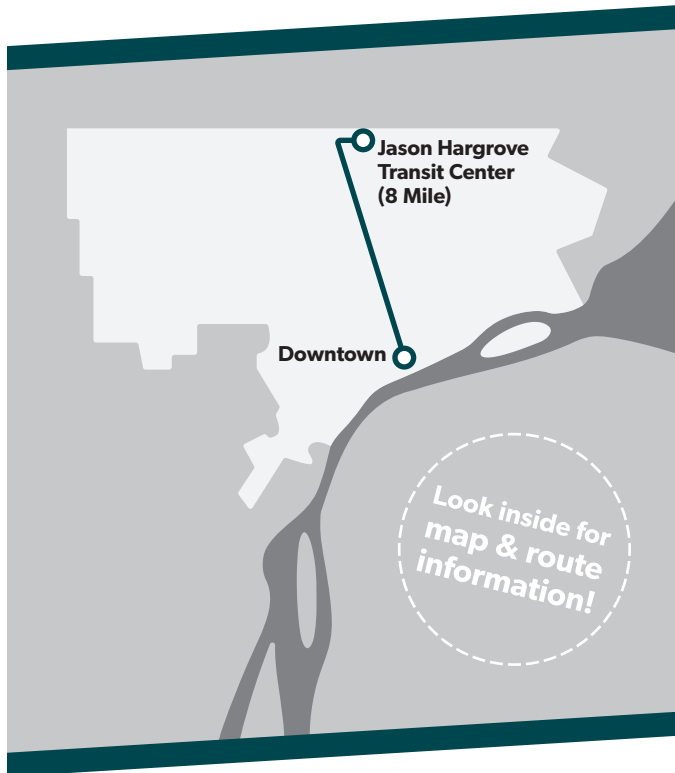

4

Woodward

TRANSIT ROUTE MAP & TIMETABLE

Effective **June 24, 2024**

@riddedot

Regional Pass

The Dart Passes allow unlimited rides on DDOT and SMART buses and the QLINE Streetcar.

	Full	Reduced
4-Hour Dart Pass	\$2	\$0.50
24-Hour Dart Pass	\$5	\$2
7 Day Dart Pass	\$22	\$10
31 Day Dart Pass	\$70	\$29

4 Woodward

Map Key

- Route
- Timepoint (not all stops shown)
- Transfer to ConnectTen (other routes not shown)
- College/University
- Hospital/Clinic
- School

4 Monday-Friday

Southbound to Downtown

3:58	4:05	4:11	4:17	4:21	4:25	4:37
4:28	4:35	4:41	4:47	4:51	4:55	5:07
4:58	5:05	5:11	5:17	5:21	5:25	5:37
5:28	5:35	5:41	5:47	5:51	5:55	6:08
5:53	6:00	6:07	6:14	6:19	6:24	6:38
6:12	6:20	6:27	6:34	6:39	6:44	6:58
6:27	6:35	6:42	6:49	6:54	6:59	7:13
6:42	6:50	6:57	7:04	7:09	7:14	7:28
6:57	7:05	7:12	7:19	7:24	7:29	7:43
7:12	7:20	7:27	7:34	7:39	7:44	7:58
7:19	7:27	7:34	7:41	7:46	7:51	8:05
7:27	7:35	7:42	7:49	7:54	7:59	8:13
7:42	7:50	7:57	8:04	8:09	8:14	8:28
7:57	8:05	8:12	8:19	8:24	8:29	8:43
8:12	8:20	8:27	8:34	8:39	8:44	8:58
8:27	8:35	8:42	8:49	8:54	8:59	9:13
8:42	8:50	8:57	9:04	9:09	9:14	9:28
8:57	9:05	9:12	9:19	9:25	9:30	9:44
9:12	9:20	9:27	9:35	9:41	9:46	10:00
9:27	9:35	9:42	9:50	9:56	10:01	10:15
9:42	9:50	9:57	10:05	10:11	10:16	10:30
9:57	10:05	10:12	10:20	10:26	10:31	10:45
10:12	10:20	10:27	10:35	10:41	10:46	11:00
10:27	10:35	10:42	10:50	10:56	11:01	11:15
10:42	10:50	10:57	11:05	11:11	11:16	11:30
10:57	11:05	11:12	11:20	11:26	11:31	11:45
11:12	11:20	11:27	11:35	11:41	11:46	12:00
11:27	11:35	11:42	11:50	11:56	12:01	12:15
11:42	11:50	11:57	12:05	12:11	12:16	12:30
11:57	12:05	12:12	12:20	12:26	12:31	12:45