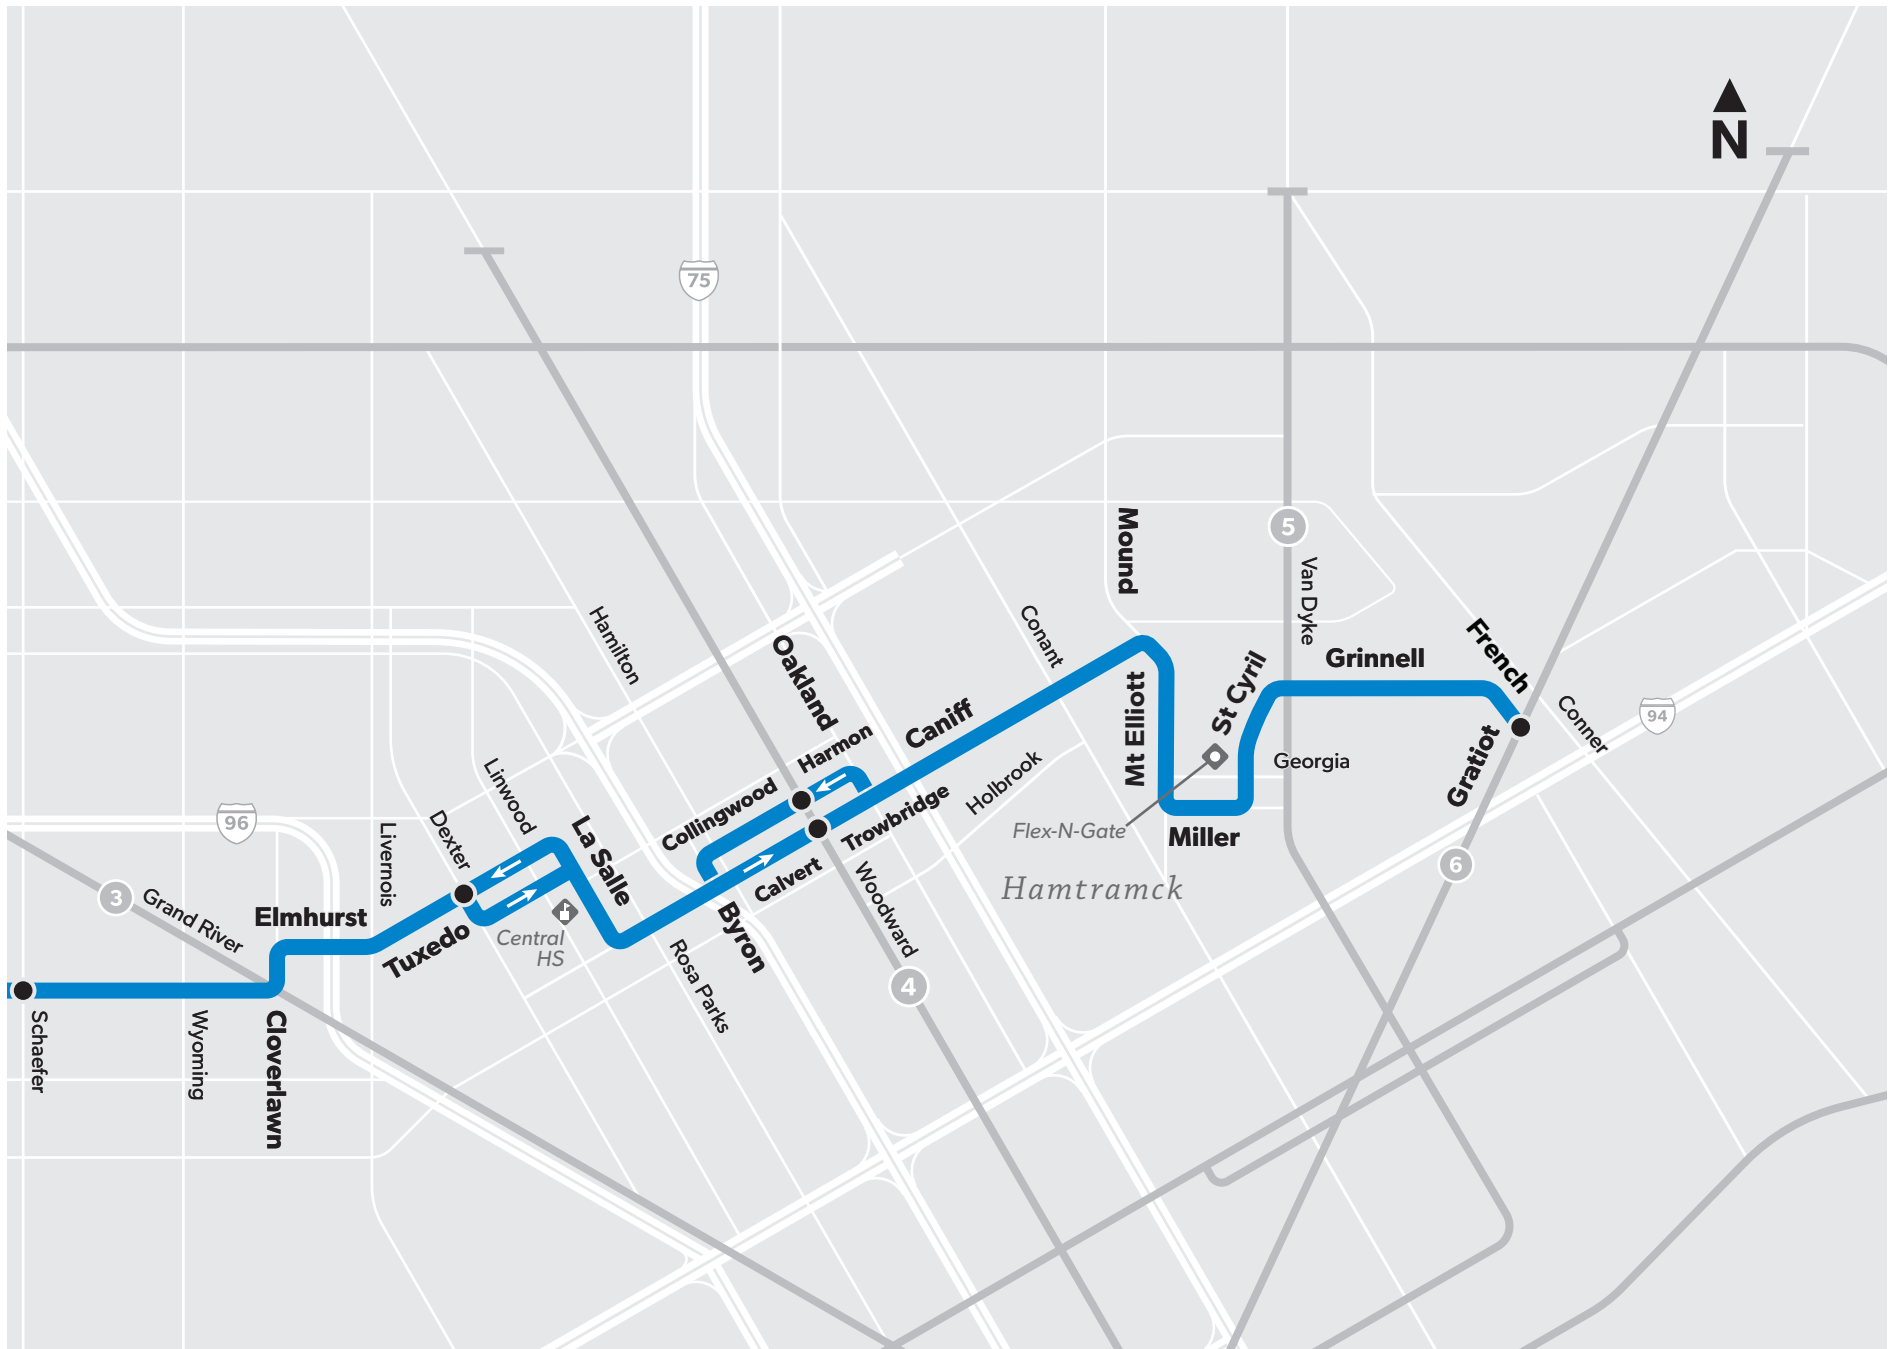

38 Plymouth

Map Key

-  Runs at All Times
-  Timepoint (not all stops shown)
-  Transfer to ConnectTen (other routes not shown)
-  School
-  Point of Interest

Map continued on next page

Map continued from previous page

Eastbound to Gratiot

	Middlebelt & Schoolcraft	Plymouth & Harrison	Plymouth & Telegraph	Plymouth & Schaefer	Elmhurst & Dexter	Trowbridge & Woodward	French & Gratiot
-	4:18	4:23	4:35	-	-	-	-
-	5:20	5:28	5:44	5:54	6:04	6:28	-
6:04	-	6:16	6:37	6:51	7:03	7:27	-
6:49	-	7:00	7:21	7:33	7:45	8:11	-
7:34	-	7:46	8:07	8:21	8:33	8:57	-
8:19	-	8:31	8:52	9:06	9:18	9:42	-
9:04	-	9:15	9:36	9:48	10:00	10:26	-
10:04	-	10:15	10:36	10:48	11:00	11:26	-
11:04	-	11:15	11:36	11:48	12:00	12:26	-
12:04	-	12:15	12:36	12:48	1:00	1:26	-
1:04	-	1:15	1:36	1:48	2:00	2:26	-
2:04	-	2:15	2:36	2:48	3:00	3:26	-
3:04	-	3:15	3:37	3:49	4:01	4:28	-
3:49	-	4:07	4:29	4:41	4:53	5:20	-
4:34	-	4:45	5:07	5:19	5:31	5:58	-
5:19	-	5:30	5:52	6:04	6:16	6:43	-
6:04	-	6:15	6:36	6:48	7:00	7:26	-
7:04	-	7:15	7:36	7:48	8:00	8:26	-
8:04	-	8:15	8:36	8:48	9:00	9:26	-
9:04	-	9:15	9:36	9:48	10:00	10:26	-
10:04	-	10:15	10:36	10:48	11:00	11:26	-