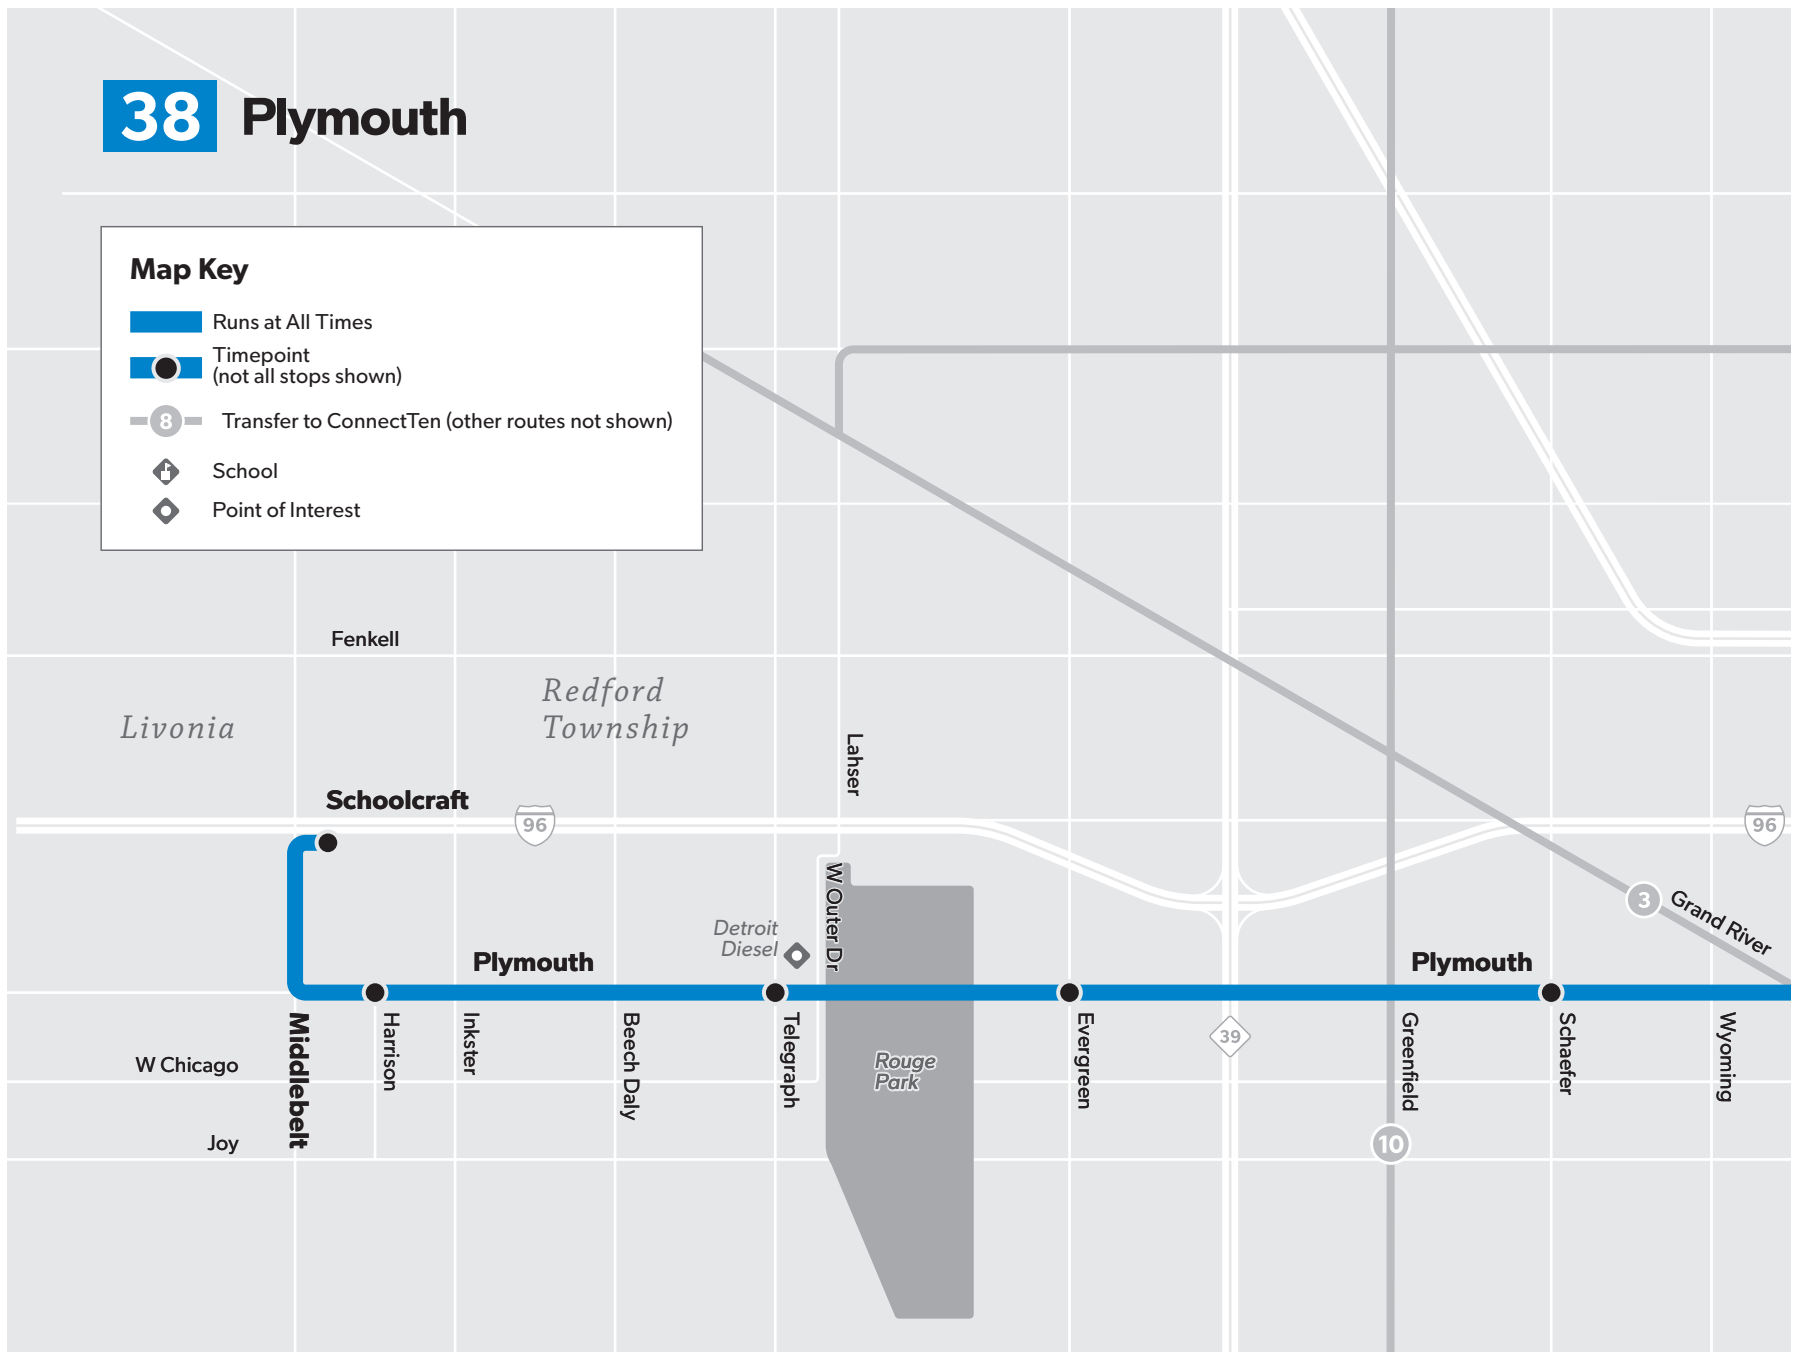

38 Plymouth

Map Key

-  Runs at All Times
-  Timepoint (not all stops shown)
-  Transfer to ConnectTen (other routes not shown)
-  School
-  Point of Interest

Map continued on next page

Map continued from previous page

Eastbound to Gratiot

	Middlebelt & Schoolcraft	Plymouth & Harrison	Plymouth & Telegraph	Plymouth & Schaefer	Elmhurst & Dexter	Trowbridge & Woodward	French & Gratiot
-	4:18	4:23	4:35	-	-	-	-
-	5:20	5:28	5:44	5:54	6:04	6:28	-
6:04	-	6:16	6:37	6:51	7:03	7:27	-
6:49	-	7:00	7:21	7:33	7:45	8:11	-
7:34	-	7:46	8:07	8:21	8:33	8:57	-
8:19	-	8:31	8:52	9:06	9:18	9:42	-
9:04	-	9:15	9:36	9:48	10:00	10:26	-
10:04	-	10:15	10:36	10:48	11:00	11:26	-
11:04	-	11:15	11:36	11:48	12:00	12:26	-
12:04	-	12:15	12:36	12:48	1:00	1:26	-
1:04	-	1:15	1:36	1:48	2:00	2:26	-
2:04	-	2:15	2:36	2:48	3:00	3:26	-
3:04	-	3:15	3:37	3:49	4:01	4:28	-
3:49	-	4:07	4:29	4:41	4:53	5:20	-
4:34	-	4:45	5:07	5:19	5:31	5:58	-
5:19	-	5:30	5:52	6:04	6:16	6:43	-
6:04	-	6:15	6:36	6:48	7:00	7:26	-
7:04	-	7:15	7:36	7:48	8:00	8:26	-
8:04	-	8:15	8:36	8:48	9:00	9:26	-
9:04	-	9:15	9:36	9:48	10:00	10:26	-
10:04	-	10:15	10:36	10:48	11:00	11:26	-