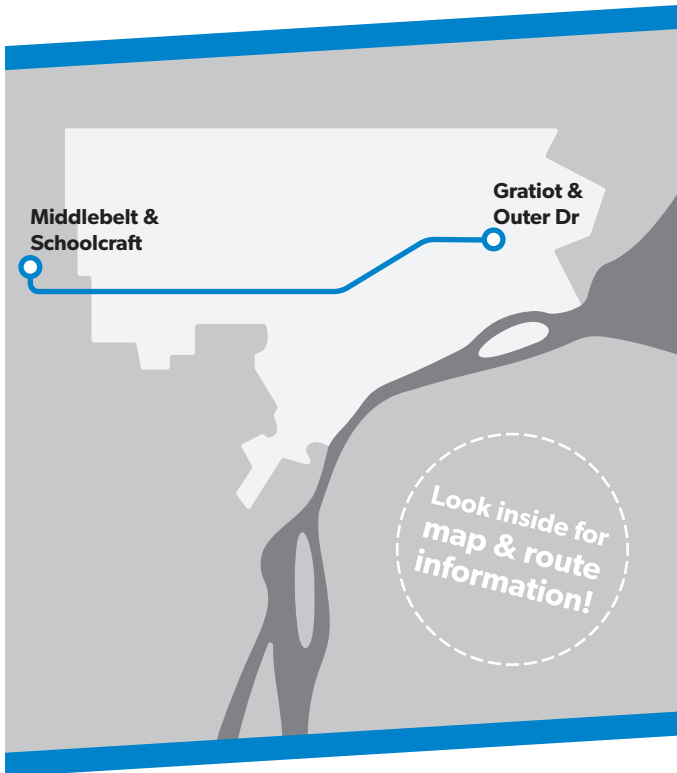

38

Plymouth

TRANSIT ROUTE MAP & TIMETABLE

Effective **June 24, 2024**

@riddedot

Regional Pass

The Dart Passes allow unlimited rides on DDOT and SMART buses and the QLINE Streetcar.

	Full	Reduced
4-Hour Dart Pass	$2	$0.50
24-Hour Dart Pass	$5	$2
7 Day Dart Pass	$22	$10
31 Day Dart Pass	$70	$29

* Seniors (ages 65 and older), people with disabilities, Medicare recipients, and students with a school-issued ID are eligible for a reduced fare. An application is required.

Pay with the app

Download the Token Transit app today to buy Dart passes! Dart passes get you unlimited rides between DDOT, SMART and the QLINE for the duration of the pass.