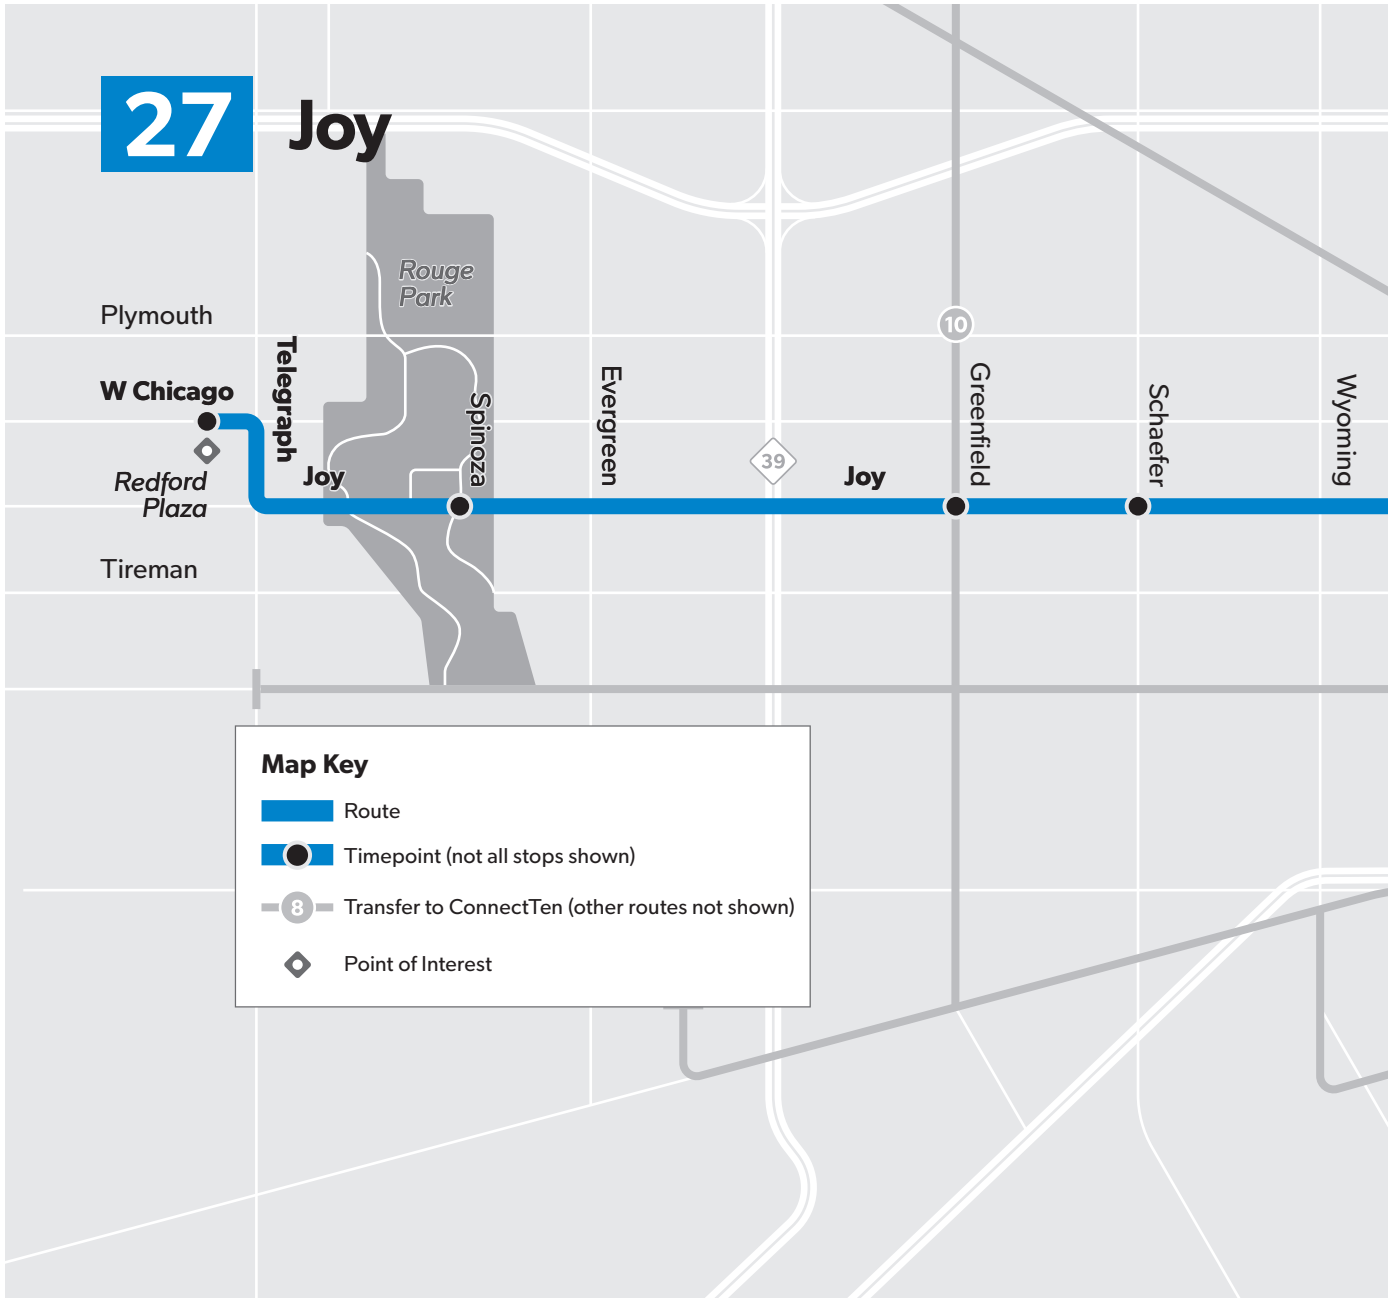

Map continued on next page