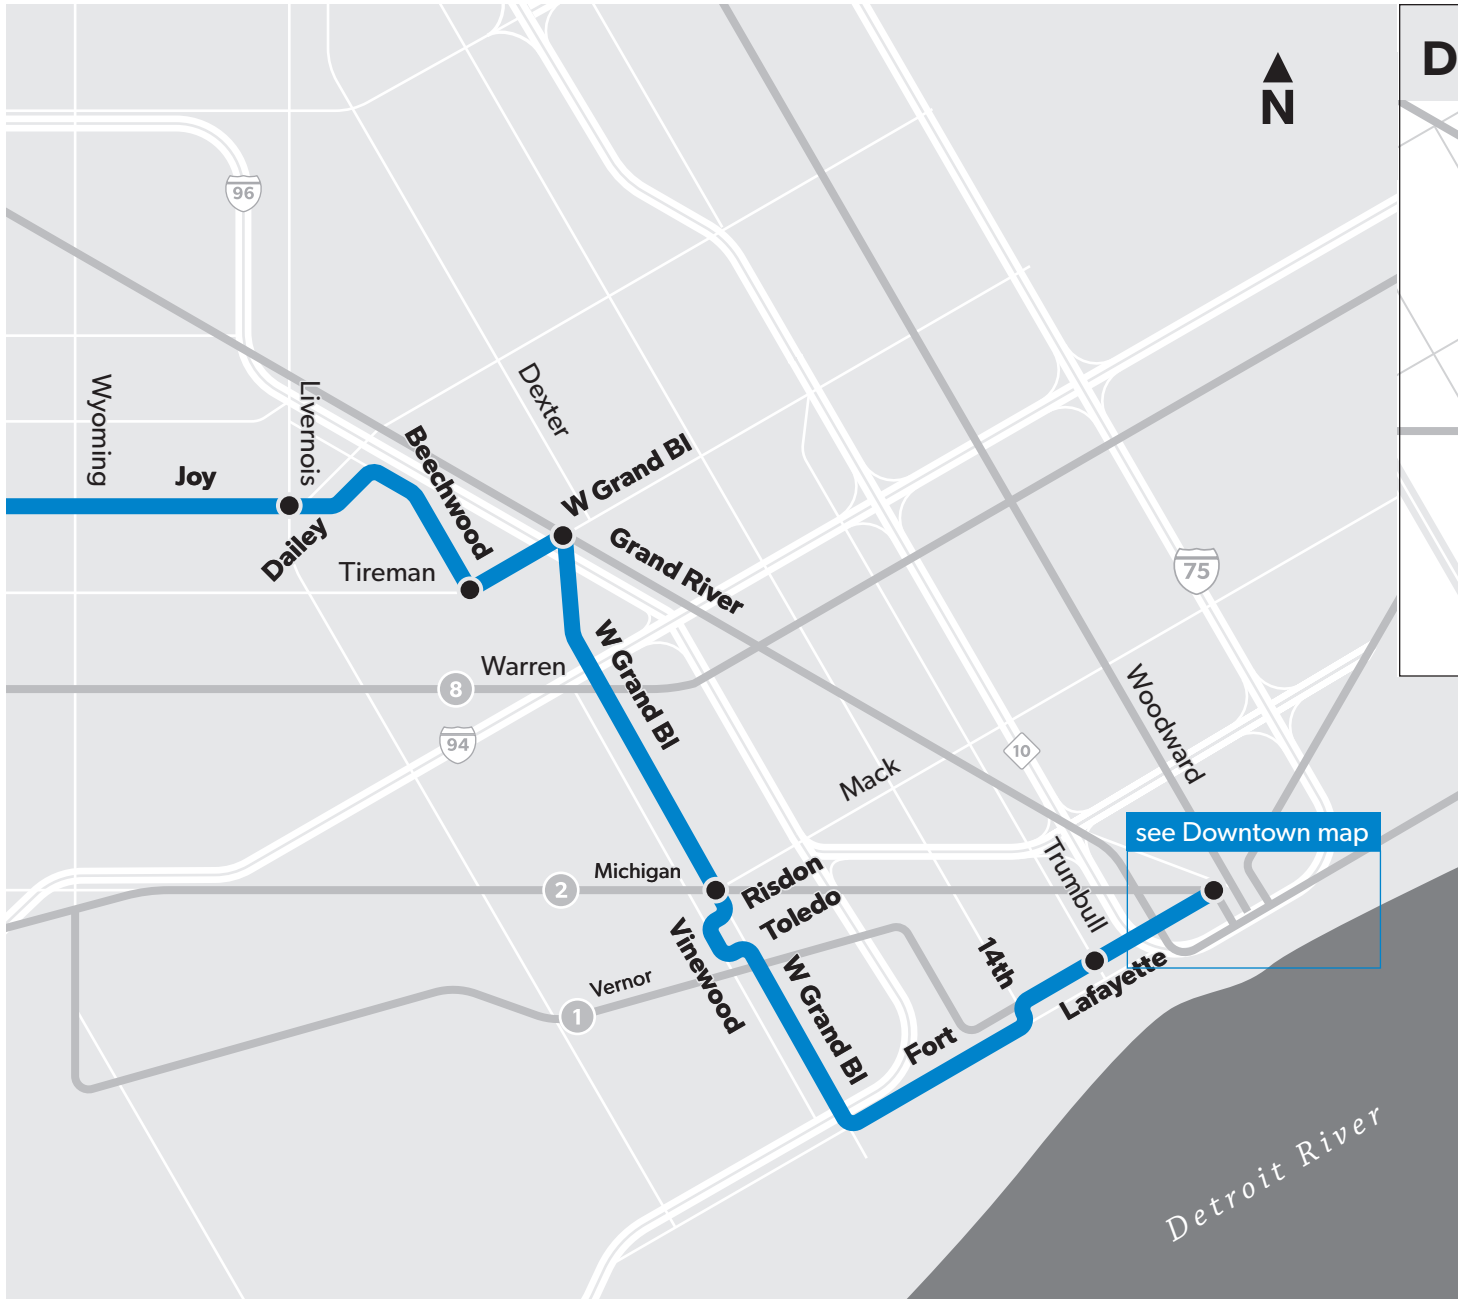

#### TDD & TTY Hearing-Impaired

Schedule Information:

7-1-1

**Detroit's Public Transit System**

Map continued on next page

Map continued from previous page

## Eastbound to Downtown

Redford Plaza	Joy & Spinoza	Joy & Greenfield	Joy & Schaefer	Joy & Livernois	Tireman & Beechwood	Grand River & Grand Bl	Grand Bl & Michigan	Lafayette & Trumbull	Rosa Parks Transit Center Bay 5
6:05	6:11	6:20	6:23	6:31	6:37	6:39	6:48	6:57	7:02
6:55	7:01	7:10	7:13	7:21	7:27	7:29	7:38	7:47	7:52
7:45	7:51	8:00	8:03	8:11	8:17	8:19	8:28	8:37	8:42
8:00	8:06	8:15	8:18	8:26	8:32	8:34	8:43	8:52	8:57
8:35	8:41	8:50	8:53	9:01	9:08	9:10	9:19	9:29	9:34
9:25	9:32	9:42	9:46	9:55	10:02	10:04	10:13	10:23	10:28
10:15	10:22	10:32	10:36	10:45	10:52	10:54	11:03	11:13	11:18
11:05	11:12	11:22	11:26	11:35	11:42	11:44	11:53	<b>12:03</b>	<b>12:08</b>
11:55	<b>12:02</b>	<b>12:12</b>	<b>12:16</b>	<b>12:25</b>	<b>12:32</b>	<b>12:34</b>	<b>12:43</b>	<b>12:53</b>	<b>12:58</b>
<b>12:45</b>	<b>12:52</b>	<b>1:02</b>	<b>1:06</b>	<b>1:15</b>	<b>1:22</b>	<b>1:24</b>	<b>1:33</b>	<b>1:43</b>	<b>1:48</b>
1:35	1:42	1:52	1:56	2:05	2:12	2:14	2:23	2:33	2:38
2:25	2:32	2:42	2:46	2:55	3:02	3:04	3:13	3:23	3:28
3:15	3:22	3:32	3:36	3:45	3:52	3:54	4:03	4:13	4:18
3:35	3:42	3:52	3:56	4:05	4:12	4:14	4:23	4:33	4:38
4:05	4:12	4:22	4:26	4:35	4:42	4:44	4:53	5:03	5:08
4:55	5:02	5:12	5:16	5:24	5:30	5:32	5:41	5:51	5:56
5:45	5:51	6:01	6:05	6:13	6:19	6:21	6:30	6:40	6:45
6:35	6:41	6:51	6:55	7:03	7:09	7:11	7:20	7:30	7:35
7:25	7:31	7:41	7:45	7:53	7:59	8:01	8:10	8:19	8:24
8:15	8:21	8:30	8:33	8:41	8:47	8:49	8:58	9:07	9:12
9:05	9:11	9:20	9:23	9:31	9:37	9:39	9:48	9:57	10:02
9:55	10:01	10:10	10:13	10:21	10:27	10:29	10:38	10:47	10:52