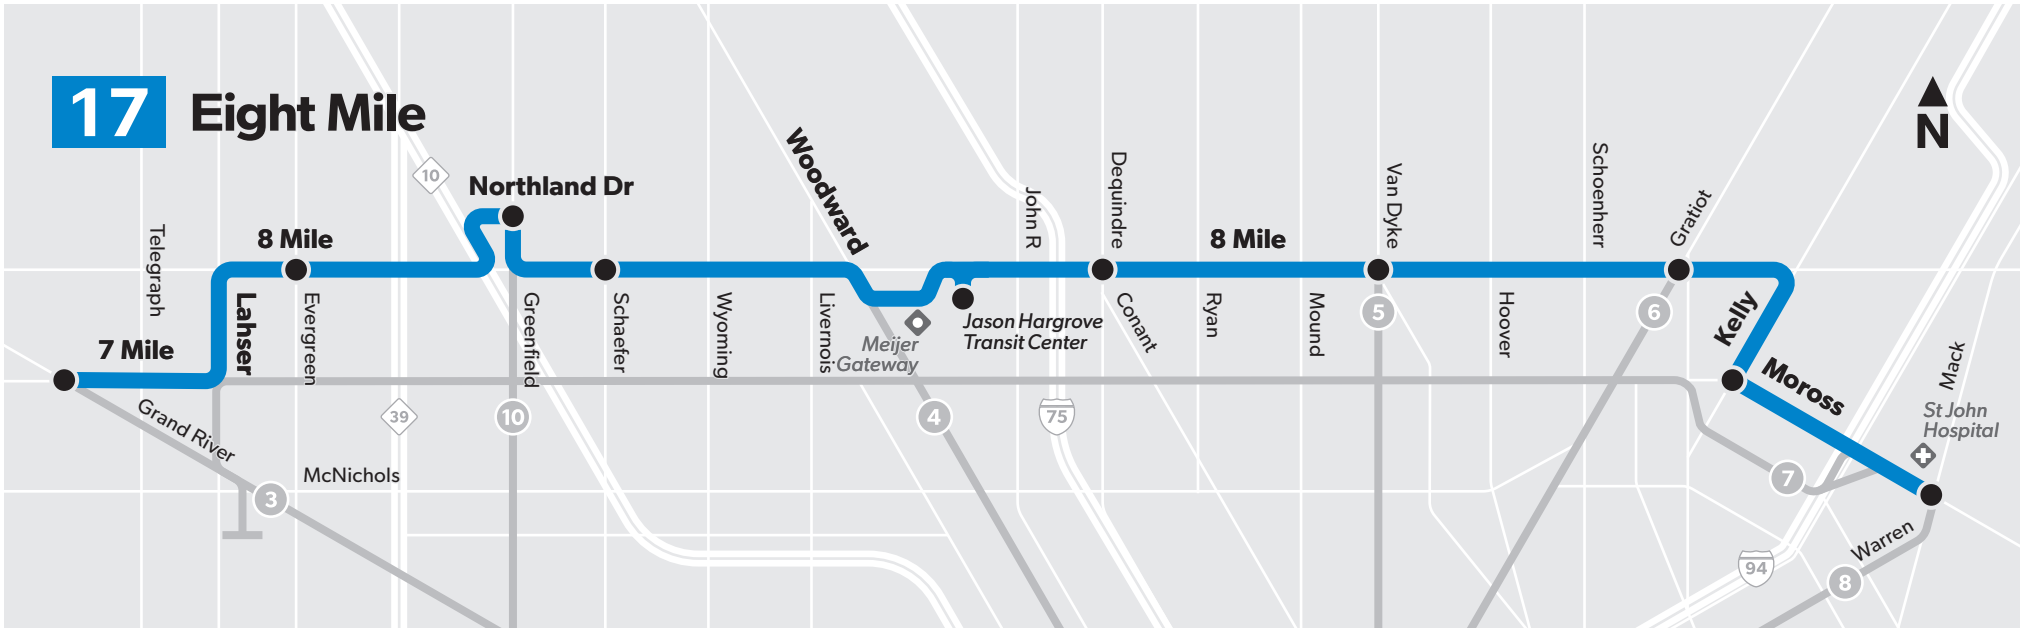

#### TDD & TTY Hearing-Impaired

Schedule Information:

7-1-1

Detroit's Public Transit System

# 17 Eight Mile

**Map Key**

- Route
- Timepoint (not all stops shown)
- Transfer to ConnectTen (other routes not shown)
- Hospital/Clinic
- Point of Interest