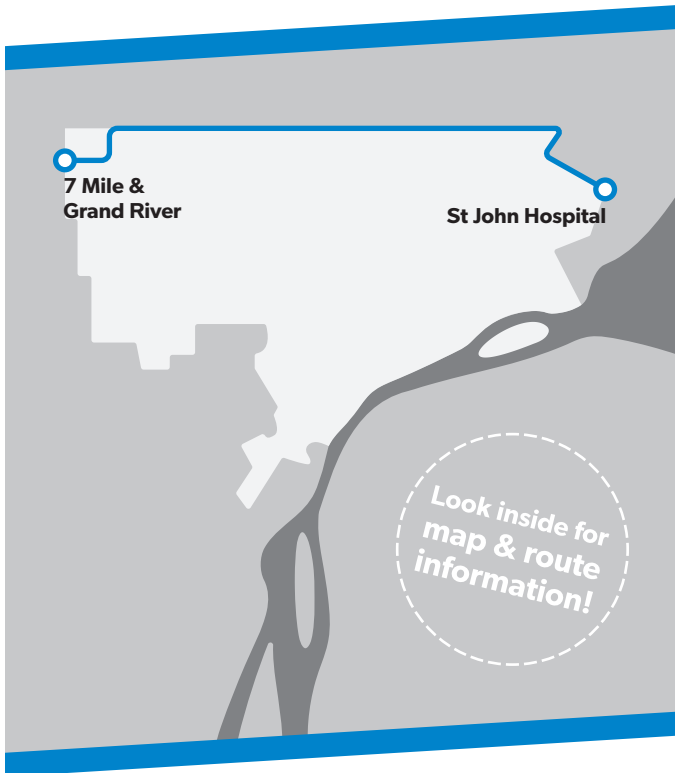

## Eight Mile

TRANSIT ROUTE MAP & TIMETABLE

Effective **June 24, 2024**

@riddedot

# 17 Eight Mile

**Map Key**

- Route
- Timepoint (not all stops shown)
- Transfer to ConnectTen (other routes not shown)
- Hospital/Clinic
- Point of Interest