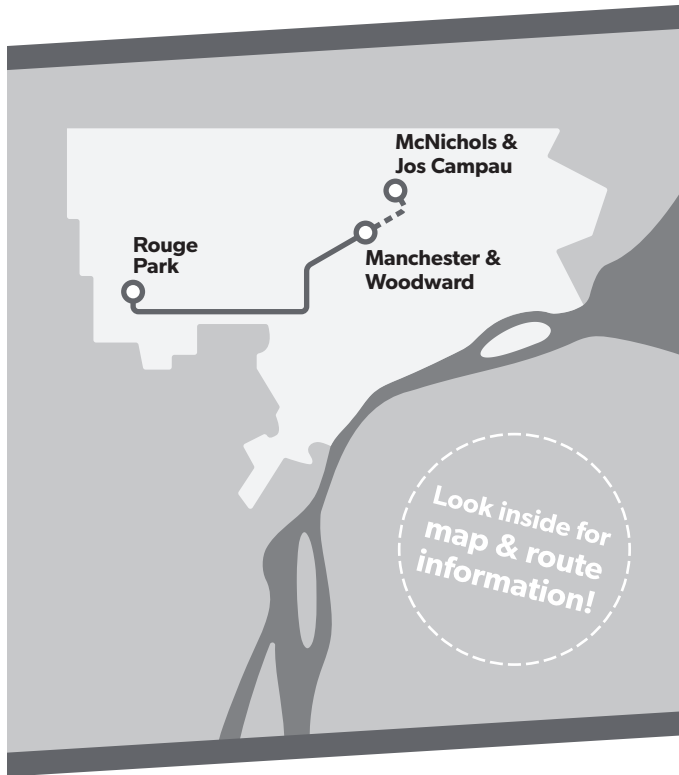

15

Chicago-Davison

TRANSIT ROUTE MAP & TIMETABLE

Effective **June 24, 2024**

@riddedot

Regional Pass

The Dart Passes allow unlimited rides on DDOT and SMART buses and the QLINE Streetcar.

	Full	Reduced
4-Hour Dart Pass	$2	$0.50
24-Hour Dart Pass	$5	$2
7 Day Dart Pass	$22	$10
31 Day Dart Pass	$70	$29

* *Seniors (ages 65 and older), people with disabilities, Medicare recipients, and students with a school-issued ID are eligible for a reduced fare. An application is required.*

Pay with the app

Download the Token Transit app today to buy Dart passes! Dart passes get you unlimited rides between DDOT, SMART and the QLINE for the duration of the pass.