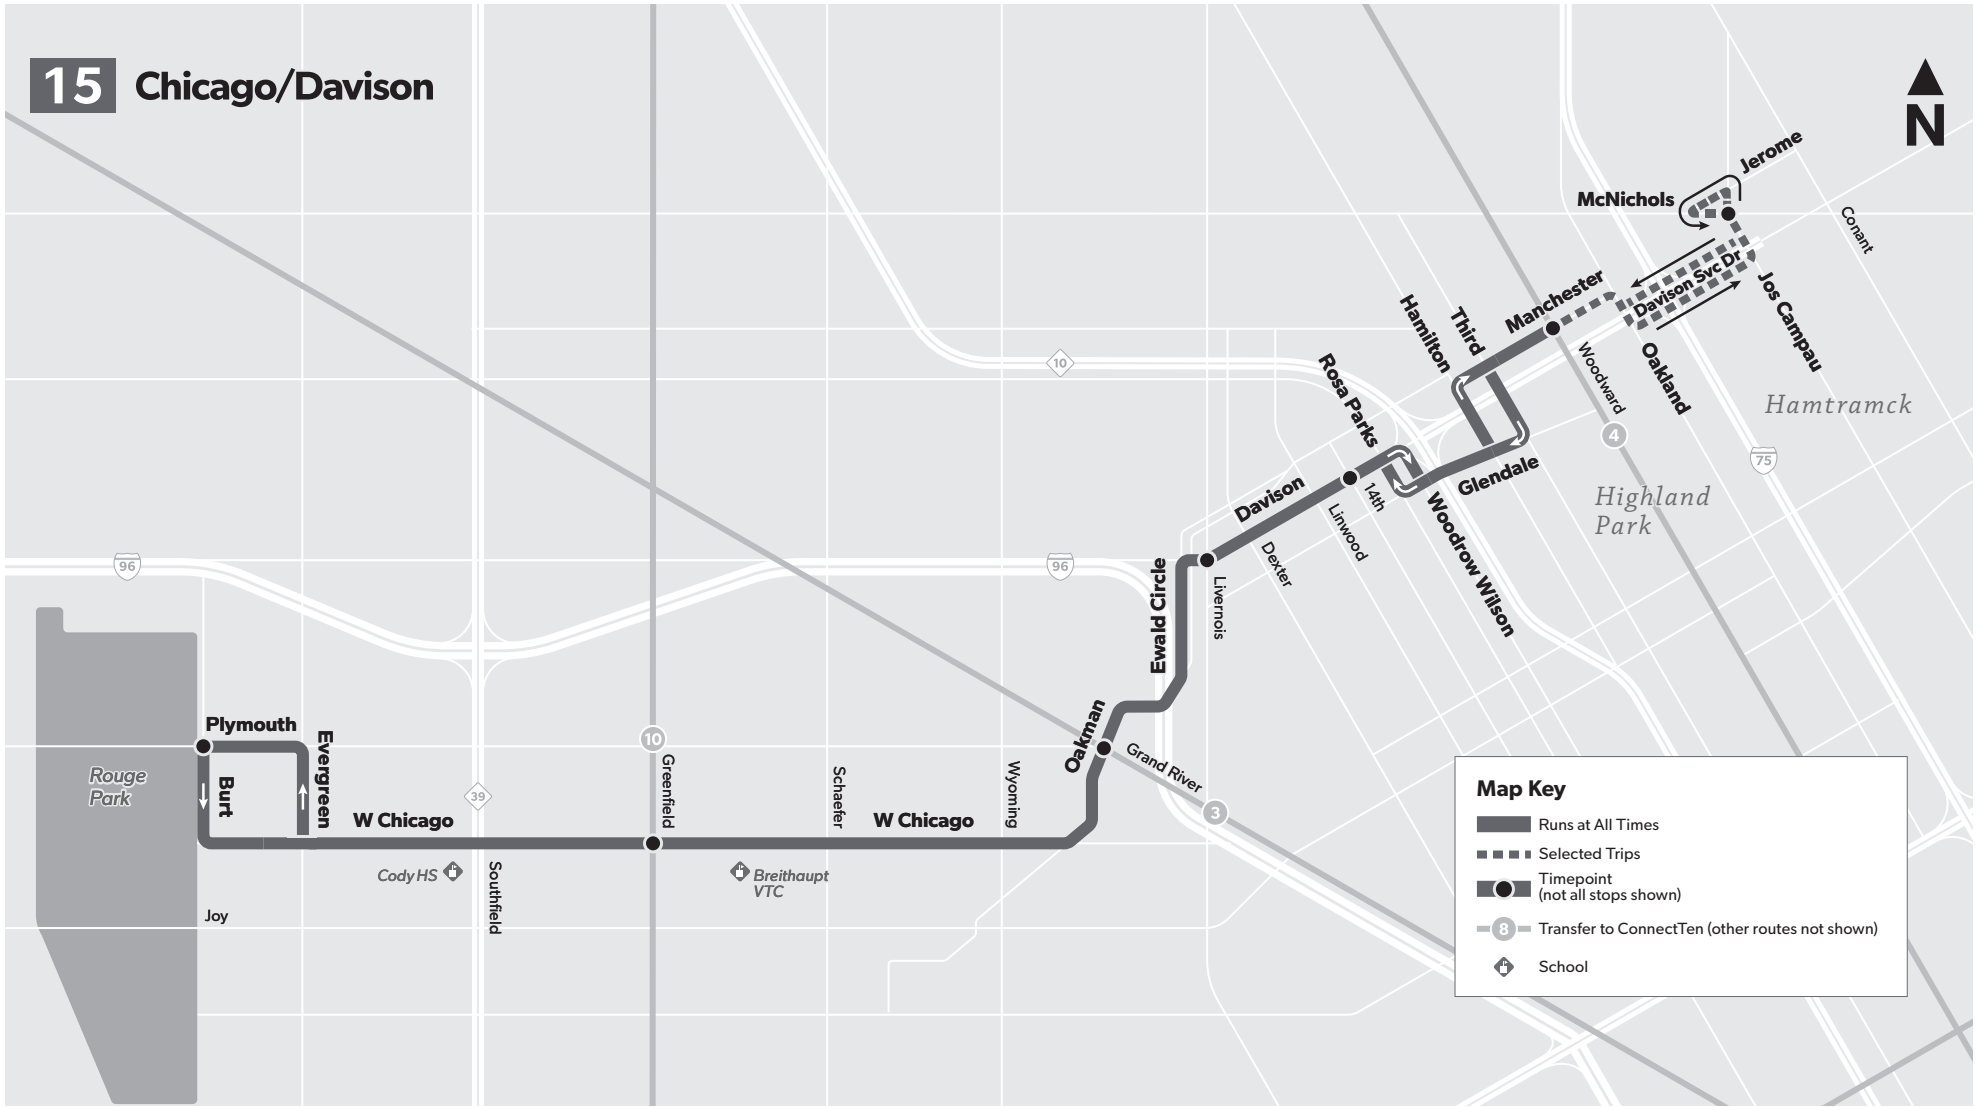

15 Chicago/Davison

All buses are handicap accessible.

Strollers and carts are allowed on the bus, but cannot block aisles or doorways.

Buses have the capacity for two bikes on front racks.

Service animals are allowed on DDOT buses and in public facilities.