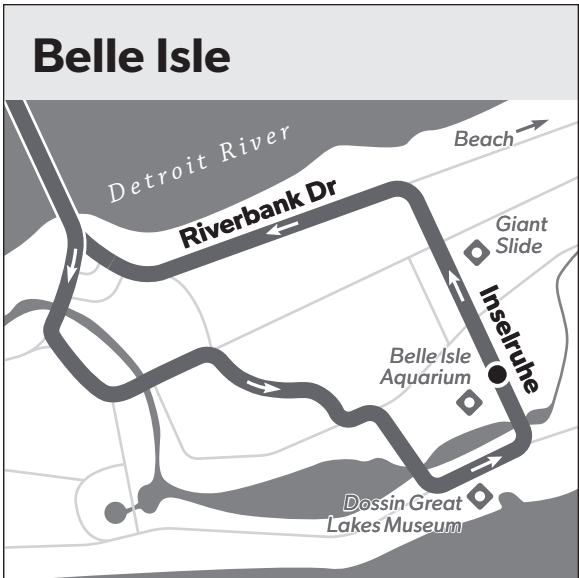

12

Monday-Friday

Southbound to Belle Isle

Jason Hargrove Transit Center - Bay 2	E Outer Dr & Dequindre	Conant & 7 Mile	Conant & McNichols	Conant & Caniff	Mount Elliott & I-94	Mount Elliott & Gratiot	E Grand Bl & Jefferson	Belle Isle
6:30	6:36	6:38	6:41	6:47	6:52	6:56	7:04	7:08
7:30	7:36	7:38	7:41	7:47	7:52	7:56	8:04	8:08
8:30	8:37	8:40	8:43	8:50	8:55	8:59	9:07	9:11
9:30	9:37	9:40	9:43	9:50	9:55	9:59	10:07	10:11
10:30	10:37	10:40	10:43	10:50	10:55	10:59	11:07	11:11
11:30	11:37	11:40	11:43	11:50	11:55	11:59	12:07	12:11
12:30	12:37	12:40	12:43	12:50	12:55	12:59	1:07	1:11
1:30	1:37	1:40	1:43	1:50	1:55	1:59	2:07	2:11
2:30	2:37	2:40	2:43	2:50	2:55	2:59	3:07	3:11
3:30	3:37	3:40	3:43	3:50	3:55	3:59	4:07	4:11
4:30	4:37	4:40	4:43	4:50	4:55	4:59	5:07	5:11
5:30	5:36	5:38	5:41	5:47	5:52	5:56	6:04	6:08
6:30	6:36	6:38	6:41	6:47	6:52	6:56	7:04	7:08
7:30	7:36	7:38	7:41	7:47	7:52	7:56	8:04	8:08
8:30	8:36	8:38	8:41	8:47	8:52	8:56	9:04	9:08

PM times shown are **bold and shaded**. Additional bus stops are available between the timepoints.

How to Read the Schedule

50 Monday-Friday

Southbound to Jefferson

Hayes & 8 Mile	Hayes & 7 Mile	Hayes & Outer Dr	Chalmers & Warren	Chalmers & Jefferson
10:00	10:21	10:31	10:44	10:50
10:30	10:41	10:51	11:04	11:11
10:50	11:01	11:12	11:26	11:33
11:20	11:22	11:33	11:47	11:54
11:40	11:42	11:53	12:07	12:14
11:50	12:02	12:13	12:27	12:34
12:10	12:22	12:33	12:47	12:54
12:30	12:42	12:53	1:07	1:14