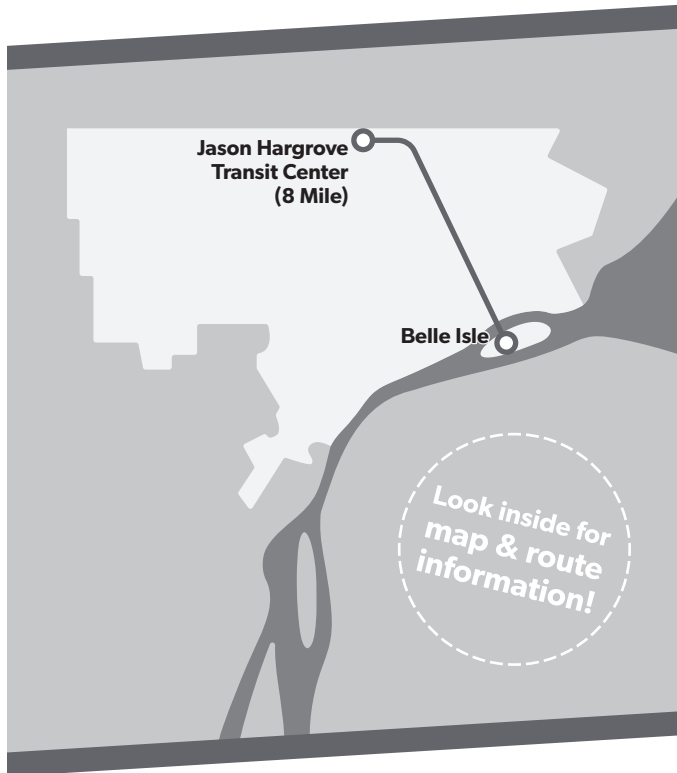

12

Conant

TRANSIT ROUTE MAP & TIMETABLE

Effective **June 24, 2024**

@riddedot

Regional Pass

The Dart Passes allow unlimited rides on DDOT and SMART buses and the QLINE Streetcar.

	Full	Reduced
4-Hour Dart Pass	$2	$0.50
24-Hour Dart Pass	$5	$2
7 Day Dart Pass	$22	$10
31 Day Dart Pass	$70	$29

* Seniors (ages 65 and older), people with disabilities, Medicare recipients, and students with a school-issued ID are eligible for a reduced fare. An application is required.

Pay with the app

Download the Token Transit app today to buy Dart passes! Dart passes get you unlimited rides between DDOT, SMART and the QLINE for the duration of the pass.