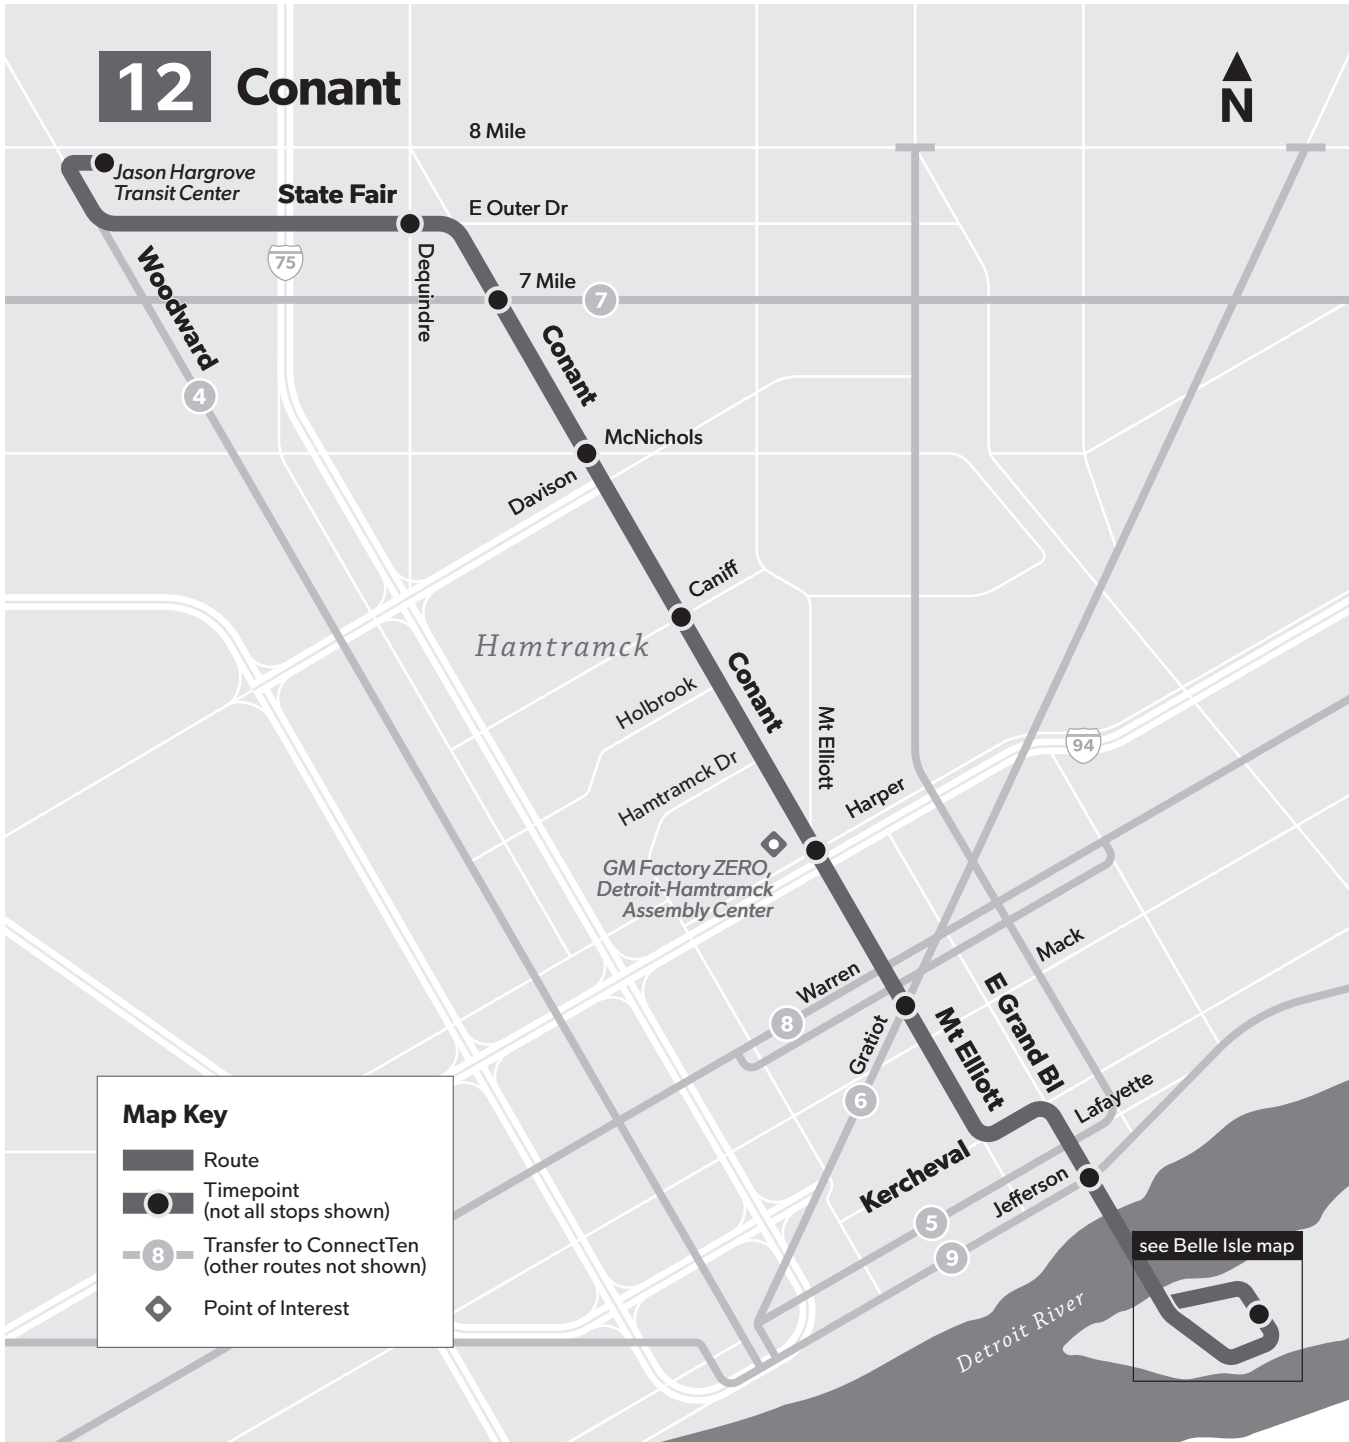

12

Monday-Friday

Southbound to Belle Isle

Jason Hargrove Transit Center - Bay 2	E Outer Dr & Dequindre	Conant & 7 Mile	Conant & McNichols	Conant & Caniff	Mount Elliott & I-94	Mount Elliott & Gratiot	E Grand Bl & Jefferson	Belle Isle
6:30	6:36	6:38	6:41	6:47	6:52	6:56	7:04	7:08
7:30	7:36	7:38	7:41	7:47	7:52	7:56	8:04	8:08
8:30	8:37	8:40	8:43	8:50	8:55	8:59	9:07	9:11
9:30	9:37	9:40	9:43	9:50	9:55	9:59	10:07	10:11
10:30	10:37	10:40	10:43	10:50	10:55	10:59	11:07	11:11
11:30	11:37	11:40	11:43	11:50	11:55	11:59	12:07	12:11
12:30	12:37	12:40	12:43	12:50	12:55	12:59	1:07	1:11
1:30	1:37	1:40	1:43	1:50	1:55	1:59	2:07	2:11
2:30	2:37	2:40	2:43	2:50	2:55	2:59	3:07	3:11
3:30	3:37	3:40	3:43	3:50	3:55	3:59	4:07	4:11
4:30	4:37	4:40	4:43	4:50	4:55	4:59	5:07	5:11
5:30	5:36	5:38	5:41	5:47	5:52	5:56	6:04	6:08
6:30	6:36	6:38	6:41	6:47	6:52	6:56	7:04	7:08
7:30	7:36	7:38	7:41	7:47	7:52	7:56	8:04	8:08
8:30	8:36	8:38	8:41	8:47	8:52	8:56	9:04	9:08

Northbound to Jason Hargrove Transit Center

Belle Isle	E Grand Bl & Jefferson	Mount Elliott & Gratiot	Mount Elliott & I-94	Conant & Caniff	Conant & McNichols	Conant & 7 Mile	E Outer Dr & Dequindre	Jason Hargrove Transit Center - Bay 2
-	6:32	6:40	6:44	6:49	6:55	6:58	7:01	7:07
7:29	7:32	7:40	7:44	7:49	7:55	7:58	8:01	8:08
8:29	8:32	8:40	8:44	8:49	8:56	9:00	9:03	9:10
9:29	9:32	9:40	9:44	9:49	9:56	10:00	10:03	10:10
10:29	10:32	10:40	10:44	10:49	10:56	11:00	11:03	11:10
11:29	11:32	11:40	11:44	11:49	11:56	12:00	12:03	12:10
12:29	12:32	12:40	12:44	12:49	12:56	1:00	1:03	1:10
1:29	1:32	1:40	1:44	1:49	1:56	2:00	2:03	2:10
2:29	2:32	2:40	2:44	2:49	2:56	3:00	3:03	3:10
3:29	3:32	3:40	3:44	3:49	3:56	4:00	4:03	4:10
4:29	4:32	4:40	4:44	4:49	4:56	5:00	5:03	5:09
5:29	5:32	5:40	5:44	5:49	5:55	5:58	6:01	6:07
6:29	6:32	6:40	6:44	6:49	6:55	6:58	7:01	7:07
7:29	7:32	7:40	7:44	7:49	7:55	7:58	8:01	8:07
8:29	8:32	8:40	8:44	8:49	8:55	8:58	9:01	9:07
9:12	9:15	-	-	-	-	-	-	-