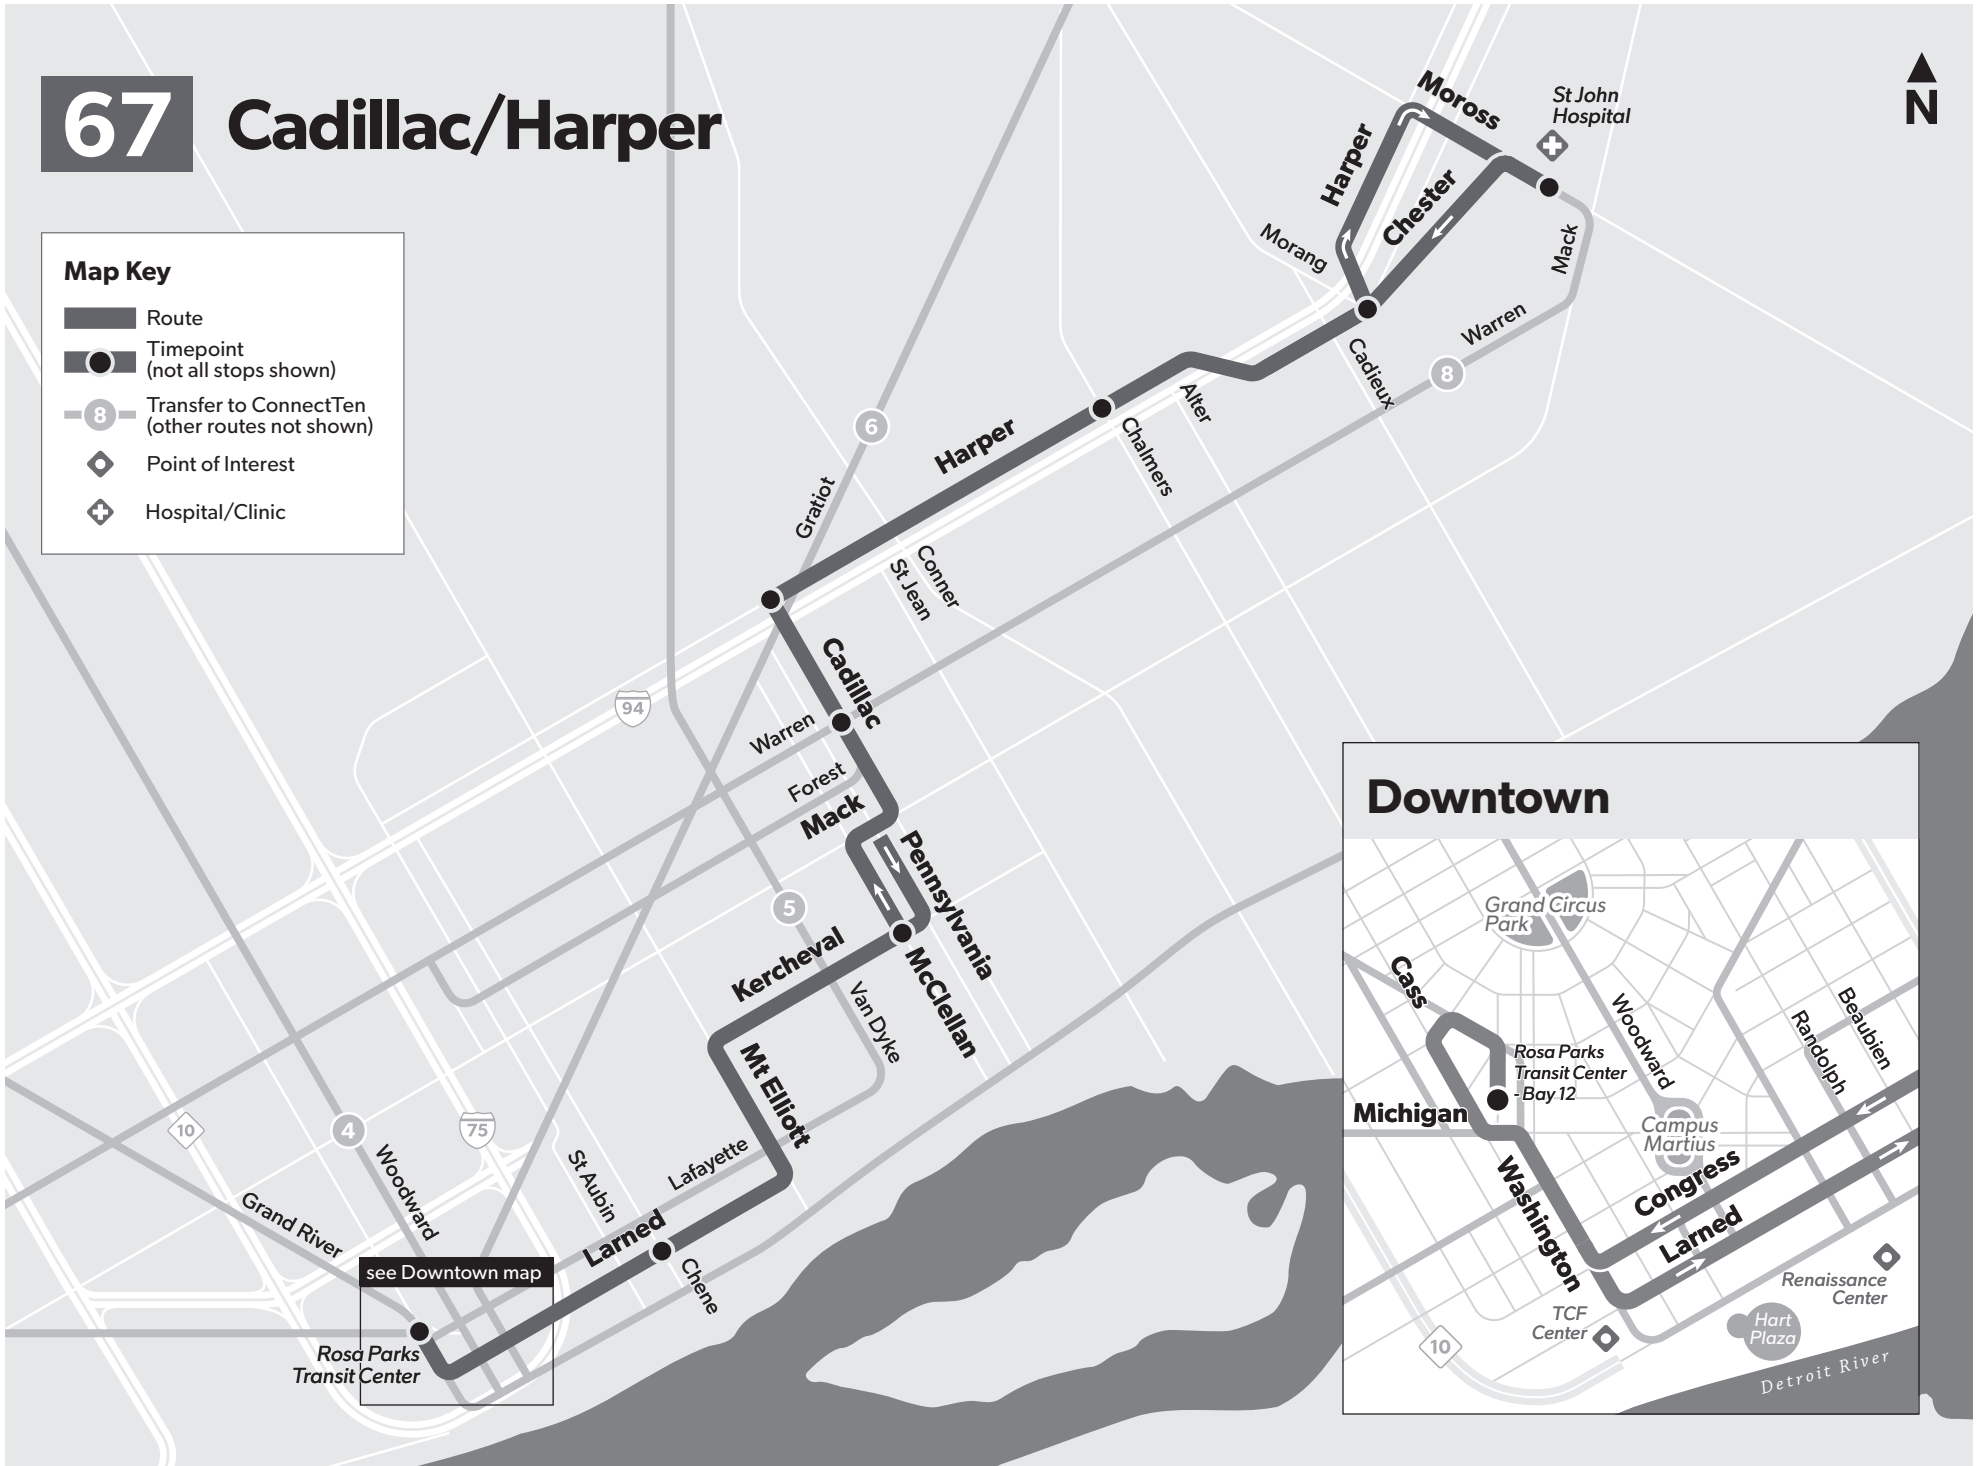

Detroit's Public Transit System

67

Cadillac/Harper

Map Key

- Route
- Timepoint (not all stops shown)
- Transfer to ConnectTen (other routes not shown)
- Point of Interest
- Hospital/Clinic

Westbound to Downtown

Eastbound to St John Hospital

	Rosa Parks Transit Center Bay 12	Larned & Chene	Kercheval & McClellan	Cadillac & Warren	Cadillac & Harper	Harper & Chalmers	Harper & Morang	Moross & Mack
6:00	6:11	6:21	6:28	6:30	6:37	6:45	6:49	
7:00	7:11	7:21	7:28	7:30	7:37	7:45	7:49	
7:30	7:41	7:51	7:58	8:00	8:08	8:16	8:21	
8:00	8:12	8:23	8:31	8:34	8:42	8:50	8:55	
9:00	9:12	9:23	9:31	9:34	9:42	9:50	9:55	
10:00	10:12	10:23	10:31	10:34	10:42	10:50	10:55	
11:00	11:12	11:23	11:31	11:34	11:42	11:50	11:55	
12:00	12:12	12:23	12:31	12:34	12:42	12:50	12:55	
1:00	1:12	1:23	1:31	1:34	1:42	1:50	1:55	
2:00	2:12	2:23	2:31	2:34	2:42	2:50	2:55	
3:00	3:12	3:23	3:31	3:34	3:42	3:50	3:55	
3:25	3:37	3:48	3:56	3:59	4:07	4:15	4:20	
4:00	4:12	4:23	4:31	4:34	4:42	4:50	4:55	
5:00	5:12	5:23	5:31	5:34	5:42	5:50	5:55	
6:00	6:12	6:23	6:31	6:34	6:42	6:50	6:55	
7:00	7:12	7:23	7:31	7:34	7:42	7:50	7:55	
8:00	8:11	8:21	8:28	8:30	8:37	8:45	8:49	
9:00	9:11	9:21	9:28	9:30	9:37	9:45	9:49	
10:00	10:11	10:21	10:28	10:30	10:37	10:45	10:49	
11:00	11:11	11:21	11:28	11:30	11:37	11:45	11:49	