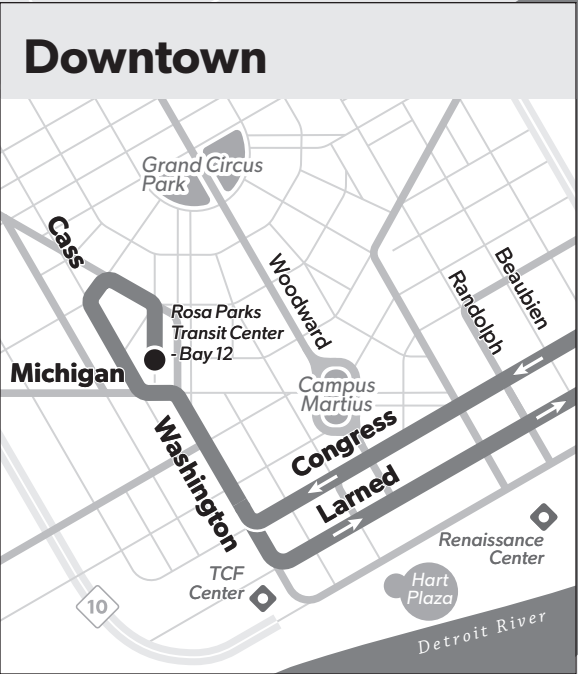

Detroit's Public Transit System

67

Cadillac/Harper

Map Key

- Route
- Timepoint (not all stops shown)
- Transfer to ConnectTen (other routes not shown)
- Point of Interest
- Hospital/Clinic

Westbound to Downtown

Eastbound to St John Hospital

	Rosa Parks Transit Center Bay 12	Larned & Chene	Kercheval & McClellan	Cadillac & Warren	Cadillac & Harper	Harper & Chalmers	Harper & Morang	Moross & Mack
6:00	6:11	6:21	6:28	6:30	6:37	6:45	6:49	
7:00	7:11	7:21	7:28	7:30	7:37	7:45	7:49	
7:30	7:41	7:51	7:58	8:00	8:08	8:16	8:21	
8:00	8:12	8:23	8:31	8:34	8:42	8:50	8:55	
9:00	9:12	9:23	9:31	9:34	9:42	9:50	9:55	
10:00	10:12	10:23	10:31	10:34	10:42	10:50	10:55	
11:00	11:12	11:23	11:31	11:34	11:42	11:50	11:55	
12:00	12:12	12:23	12:31	12:34	12:42	12:50	12:55	
1:00	1:12	1:23	1:31	1:34	1:42	1:50	1:55	
2:00	2:12	2:23	2:31	2:34	2:42	2:50	2:55	
3:00	3:12	3:23	3:31	3:34	3:42	3:50	3:55	
3:25	3:37	3:48	3:56	3:59	4:07	4:15	4:20	
4:00	4:12	4:23	4:31	4:34	4:42	4:50	4:55	
5:00	5:12	5:23	5:31	5:34	5:42	5:50	5:55	
6:00	6:12	6:23	6:31	6:34	6:42	6:50	6:55	
7:00	7:12	7:23	7:31	7:34	7:42	7:50	7:55	
8:00	8:11	8:21	8:28	8:30	8:37	8:45	8:49	
9:00	9:11	9:21	9:28	9:30	9:37	9:45	9:49	
10:00	10:11	10:21	10:28	10:30	10:37	10:45	10:49	
11:00	11:11	11:21	11:28	11:30	11:37	11:45	11:49	