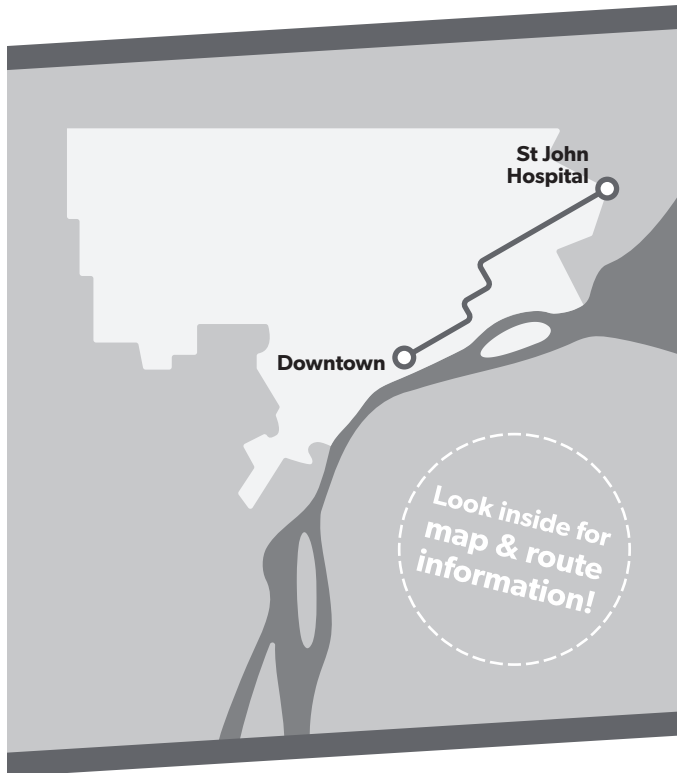

67

Cadillac/Harper

TRANSIT ROUTE MAP & TIMETABLE

Effective **January 22, 2024**

@riddedot

Regional Pass

The Dart Passes allow unlimited rides on DDOT and SMART buses and the QLINE Streetcar.

	Full	Reduced
4-Hour Dart Pass	$2	$0.50
24-Hour Dart Pass	$5	$2
7 Day Dart Pass	$22	$10
31 Day Dart Pass	$70	$29

* Seniors (ages 65 and older), people with disabilities, Medicare recipients, and students with a school-issued ID are eligible for a reduced fare. An application is required.

Pay with the app

Download the Token Transit app today to buy Dart passes! Dart passes get you unlimited rides between DDOT, SMART and the QLINE for the duration of the pass.