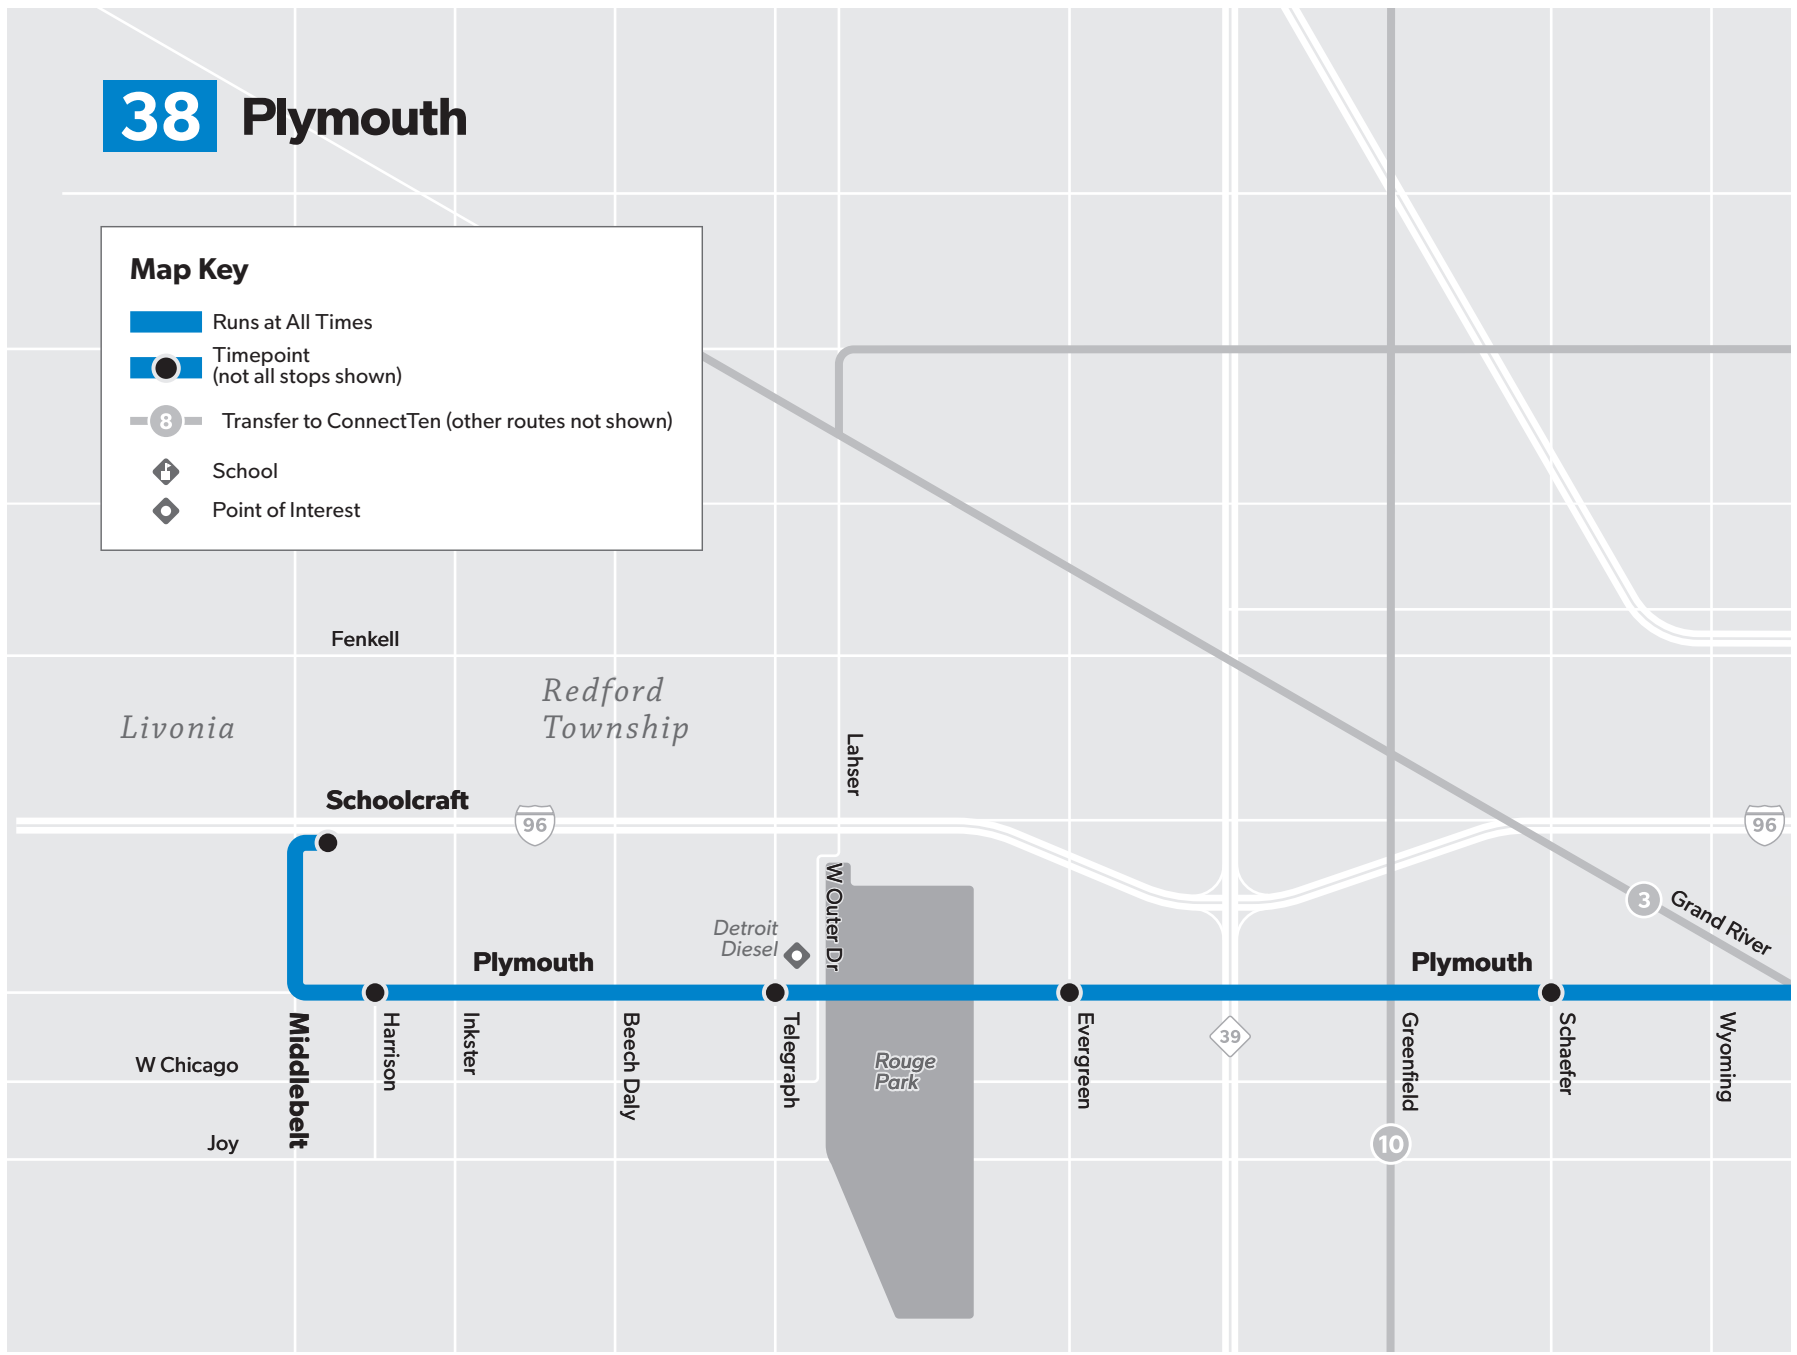

Detroit's Public Transit System

38 Plymouth

Map Key

-  Runs at All Times
-  Timepoint (not all stops shown)
-  Transfer to ConnectTen (other routes not shown)
-  School
-  Point of Interest

Map continued on next page

Map continued from previous page

Eastbound to Gratiot

	Middlebelt & Schoolcraft	Plymouth & Harrison	Plymouth & Telegraph	Plymouth & Schaefer	Elmhurst & Dexter	Trowbridge & Woodward	French & Gratiot
-	4:18	4:23	4:35	-	-	-	-
-	5:18	5:26	5:42	5:52	6:02	6:26	-
6:04	-	6:16	6:37	6:51	7:03	7:27	-
7:04	-	7:16	7:37	7:51	8:03	8:27	-
8:04	-	8:16	8:37	8:51	9:03	9:27	-
9:04	-	9:15	9:36	9:48	10:00	10:26	-
10:04	-	10:15	10:36	10:48	11:00	11:26	-
11:04	-	11:15	11:36	11:48	12:00	12:26	-
12:04	-	12:15	12:36	12:48	1:00	1:26	-
1:04	-	1:15	1:36	1:48	2:00	2:26	-
2:04	-	2:15	2:36	2:48	3:00	3:26	-
3:04	-	3:15	3:37	3:49	4:01	4:28	-
4:04	-	4:15	4:37	4:49	5:01	5:28	-
5:04	-	5:15	5:37	5:49	6:01	6:28	-
6:04	-	6:15	6:36	6:48	7:00	7:26	-
7:04	-	7:15	7:36	7:48	8:00	8:26	-
8:04	-	8:15	8:36	8:48	9:00	9:26	-
9:04	-	9:15	9:36	9:48	10:00	10:26	-
10:04	-	10:15	10:36	10:48	11:00	11:26	-

Westbound to Middlebelt

	French & Gratiot	Collingwood & Woodward	Elmhurst & Dexter	Plymouth & Schaefer	Plymouth & Evergreen	Middlebelt & Harrison	Middlebelt & Schoolcraft
-	-	-	3:45	3:56	4:16	-	-
-	-	-	4:45	4:56	5:16	-	-
4:37	5:00	5:09	5:21	5:30	-	5:50	-
5:37	6:00	6:09	6:21	6:30	-	6:50	-
6:37	7:00	7:09	7:21	7:30	-	7:50	-
7:37	8:00	8:09	8:21	8:30	-	8:50	-
8:37	9:00	9:09	9:21	9:30	-	9:50	-
9:37	10:00	10:09	10:21	10:30	-	10:50	-
10:37	11:00	11:09	11:21	11:30	-	11:50	-
11:37	12:00	12:09	12:21	12:30	-	12:50	-
12:37	1:00	1:09	1:21	1:30	-	1:50	-
1:37	2:00	2:09	2:21	2:30	-	2:50	-
2:37	3:00	3:09	3:21	3:30	-	3:50	-
3:37	4:00	4:09	4:21	4:30	-	4:50	-
4:37	5:00	5:09	5:21	5:30	-	5:50	-
5:37	6:00	6:09	6:21	6:30	-	6:50	-
6:37	7:00	7:09	7:21	7:30	-	7:50	-
7:37	8:00	8:09	8:21	8:30	-	8:50	-
8:37	9:00	9:09	9:21	9:30	-	9:50	-
9:37	10:00	10:09	10:21	10:30	-	10:50	-
10:37	11:00	11:09	11:21	11:30	-	11:50	-