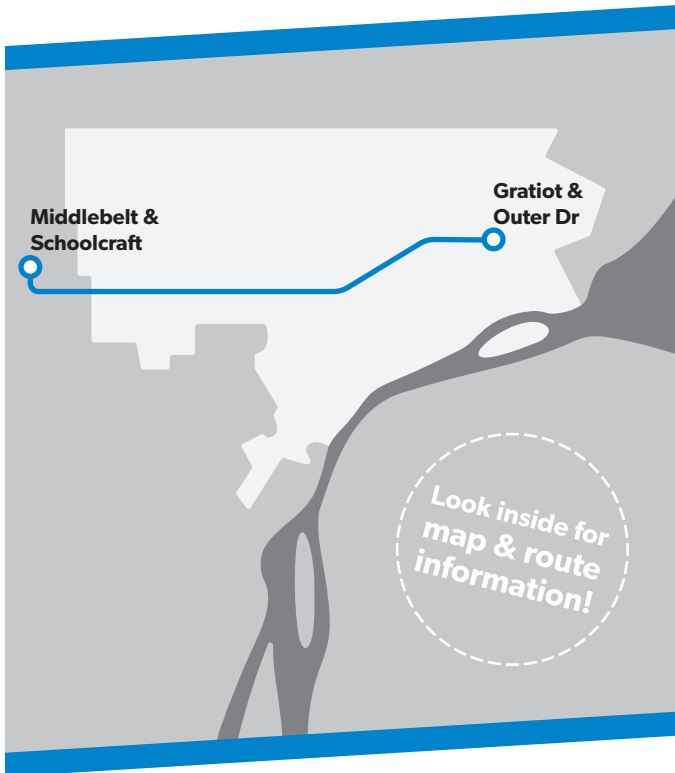

38

Plymouth

TRANSIT ROUTE MAP & TIMETABLE

Effective **April 24, 2023**