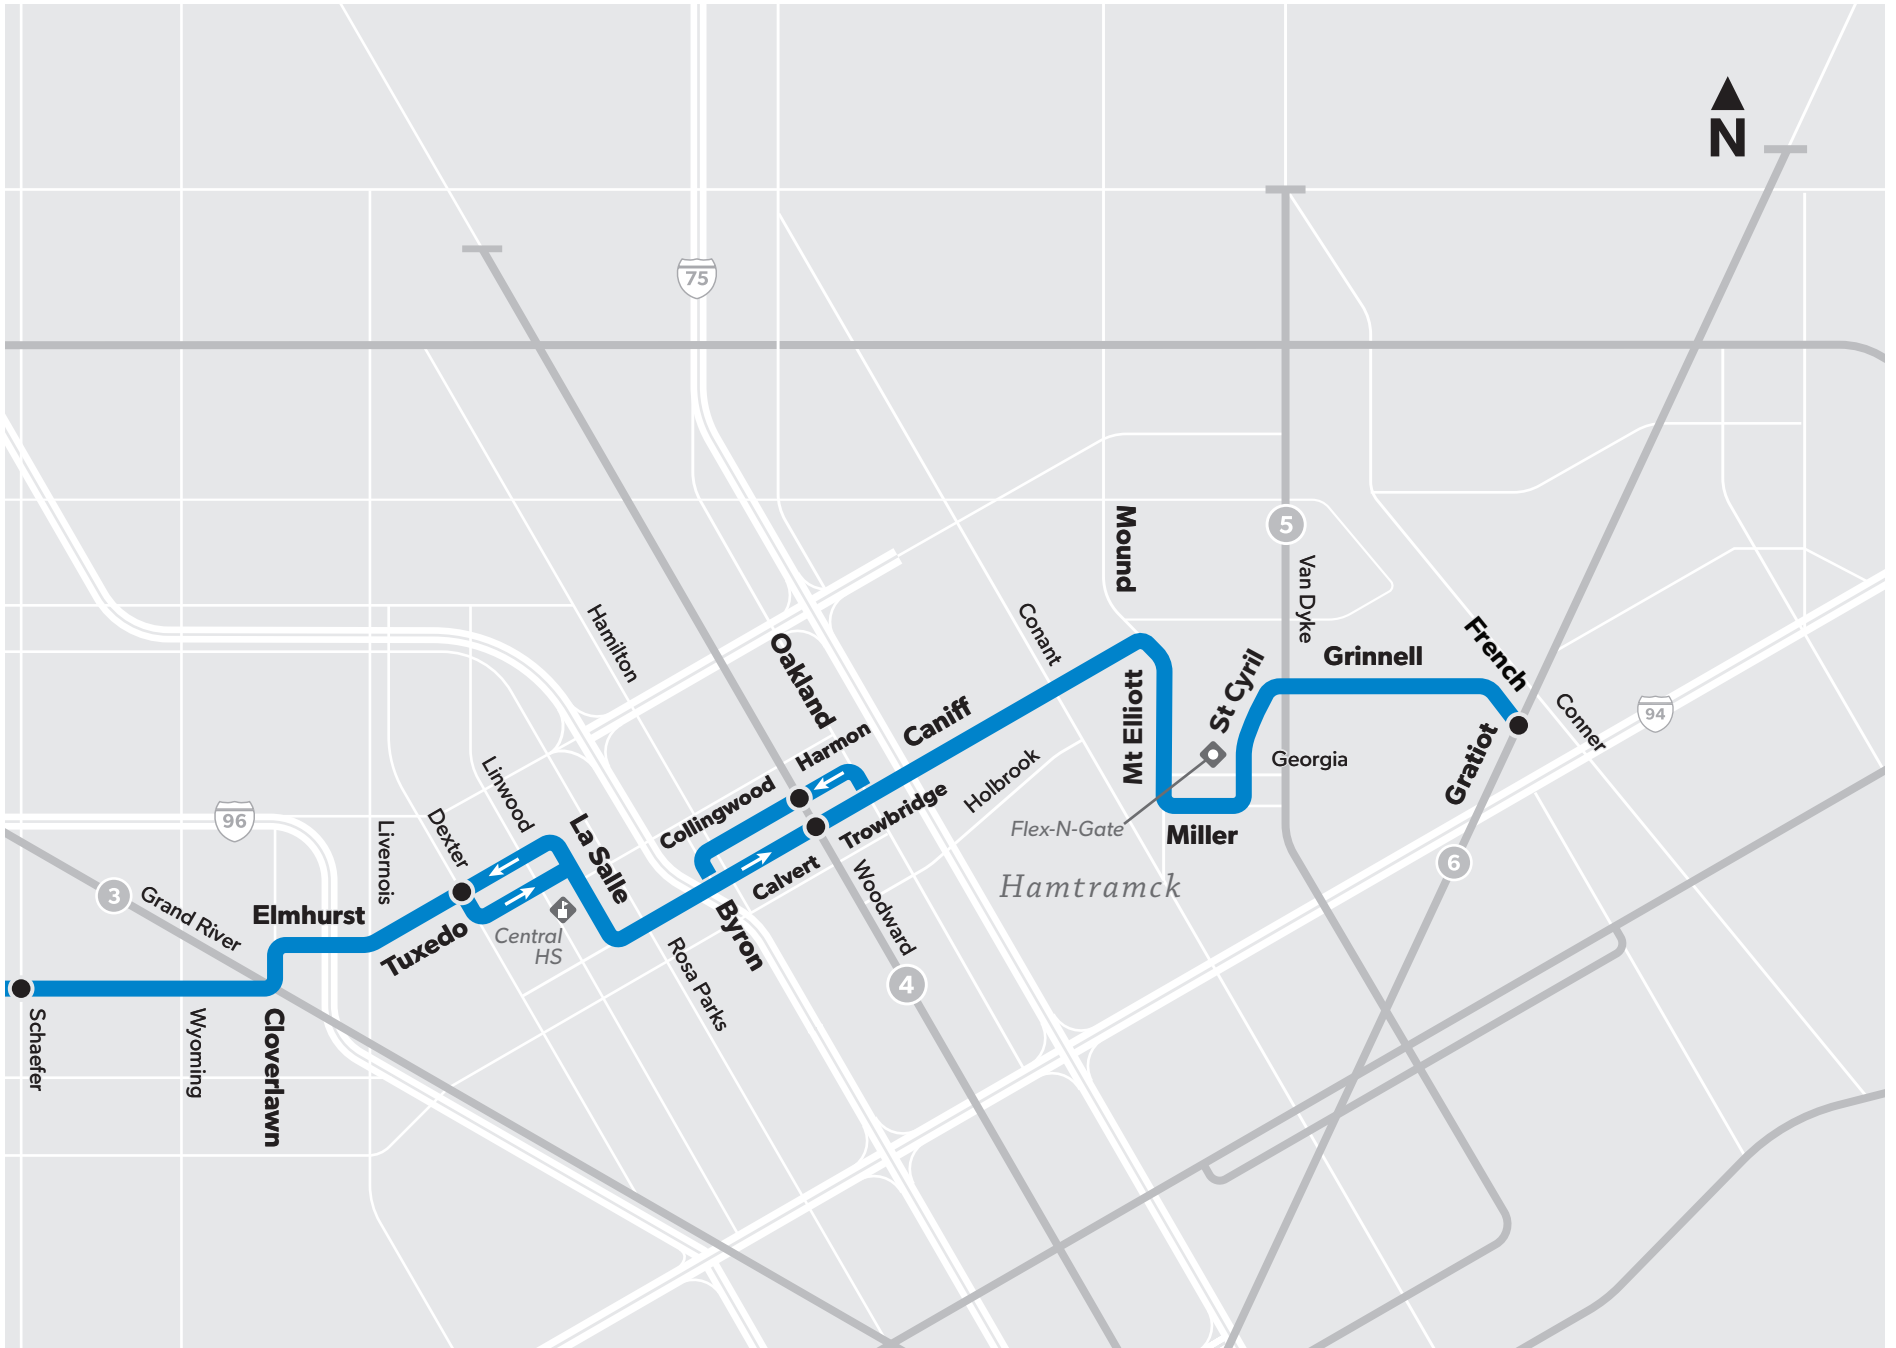

Detroit's Public Transit System

38 Plymouth

Map Key

-  Runs at All Times
-  Timepoint (not all stops shown)
-  Transfer to ConnectTen (other routes not shown)
-  School
-  Point of Interest

Map continued on next page

Map continued from previous page

Eastbound to Gratiot

	Middlebelt & Schoolcraft	Plymouth & Harrison	Plymouth & Telegraph	Plymouth & Schaefer	Elmhurst & Dexter	Trowbridge & Woodward	French & Gratiot
-	4:18	4:23	4:35	-	-	-	-
-	5:18	5:26	5:42	5:52	6:02	6:26	-
6:04	-	6:16	6:37	6:51	7:03	7:27	-
7:04	-	7:16	7:37	7:51	8:03	8:27	-
8:04	-	8:16	8:37	8:51	9:03	9:27	-
9:04	-	9:15	9:36	9:48	10:00	10:26	-
10:04	-	10:15	10:36	10:48	11:00	11:26	-
11:04	-	11:15	11:36	11:48	12:00	12:26	-
12:04	-	12:15	12:36	12:48	1:00	1:26	-
1:04	-	1:15	1:36	1:48	2:00	2:26	-
2:04	-	2:15	2:36	2:48	3:00	3:26	-
3:04	-	3:15	3:37	3:49	4:01	4:28	-
4:04	-	4:15	4:37	4:49	5:01	5:28	-
5:04	-	5:15	5:37	5:49	6:01	6:28	-
6:04	-	6:15	6:36	6:48	7:00	7:26	-
7:04	-	7:15	7:36	7:48	8:00	8:26	-
8:04	-	8:15	8:36	8:48	9:00	9:26	-
9:04	-	9:15	9:36	9:48	10:00	10:26	-
10:04	-	10:15	10:36	10:48	11:00	11:26	-

Westbound to Middlebelt

	French & Gratiot	Collingwood & Woodward	Elmhurst & Dexter	Plymouth & Schaefer	Plymouth & Evergreen	Middlebelt & Harrison	Middlebelt & Schoolcraft
-	-	-	3:45	3:56	4:16	-	-
-	-	-	4:45	4:56	5:16	-	-
4:37	5:00	5:09	5:21	5:30	-	5:50	-
5:37	6:00	6:09	6:21	6:30	-	6:50	-
6:37	7:00	7:09	7:21	7:30	-	7:50	-
7:37	8:00	8:09	8:21	8:30	-	8:50	-
8:37	9:00	9:09	9:21	9:30	-	9:50	-
9:37	10:00	10:09	10:21	10:30	-	10:50	-
10:37	11:00	11:09	11:21	11:30	-	11:50	-
11:37	12:00	12:09	12:21	12:30	-	12:50	-
12:37	1:00	1:09	1:21	1:30	-	1:50	-
1:37	2:00	2:09	2:21	2:30	-	2:50	-
2:37	3:00	3:09	3:21	3:30	-	3:50	-
3:37	4:00	4:09	4:21	4:30	-	4:50	-
4:37	5:00	5:09	5:21	5:30	-	5:50	-
5:37	6:00	6:09	6:21	6:30	-	6:50	-
6:37	7:00	7:09	7:21	7:30	-	7:50	-
7:37	8:00	8:09	8:21	8:30	-	8:50	-
8:37	9:00	9:09	9:21	9:30	-	9:50	-
9:37	10:00	10:09	10:21	10:30	-	10:50	-
10:37	11:00	11:09	11:21	11:30	-	11:50	-