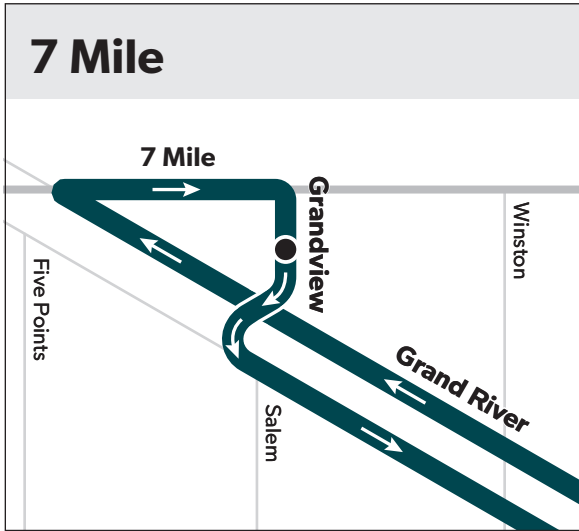

Detroit's Public Transit System

3 Grand River

see 7 Mile map

see Downtown map

Map Key

- Route
- Timepoint (not all stops shown)
- Transfer to ConnectTen (other routes not shown)
- School
- Point of Interest

Buses have the capacity for two bikes on front racks.

How to Read the Schedule

50 Monday-Friday

Southbound to Jefferson

Hayes & 8 Mile	Hayes & 7 Mile	Hayes & Outer Dr	Chalmers & Warren	Chalmers & Jefferson
10:00	10:21	10:31	10:44	10:50
10:30	10:41	10:51	11:04	11:11
10:50	11:01	11:12	11:26	11:33
11:20	11:22	11:33	11:47	11:54
11:50	11:42	11:53	12:07	12:14
12:10	12:22	12:33	12:47	12:54
12:30	12:42	12:53	1:07	1:14