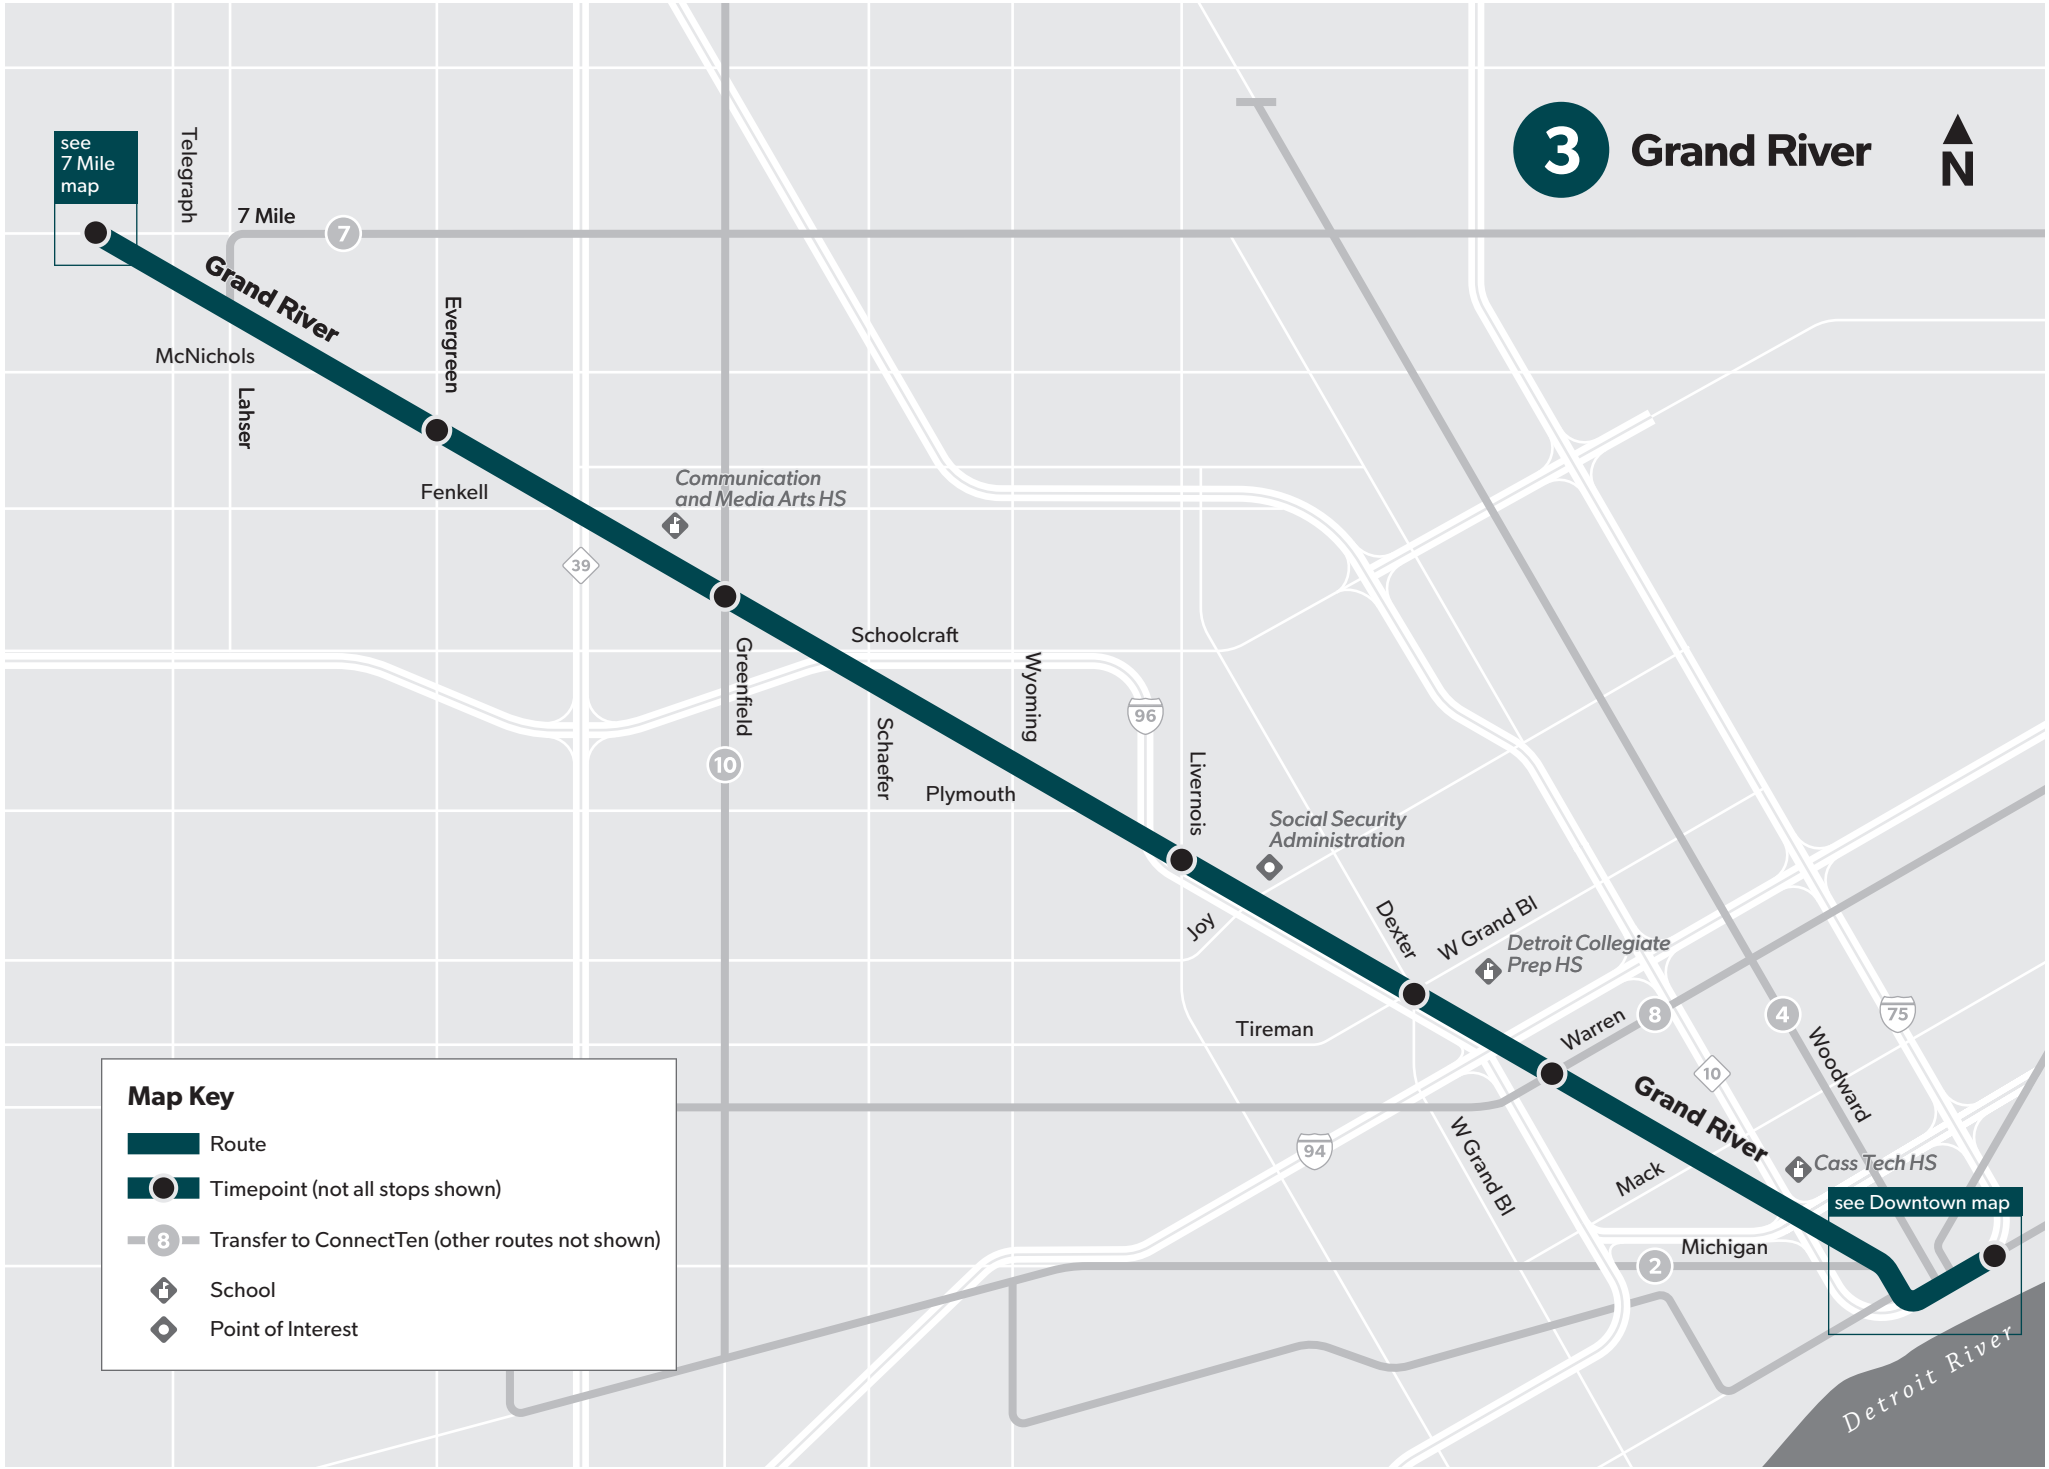

Detroit's Public Transit System

3 Grand River

see 7 Mile map

see Downtown map

Map Key

- Route
- Timepoint (not all stops shown)
- Transfer to ConnectTen (other routes not shown)
- School
- Point of Interest

Westbound to 7 Mile

	Beaubien & Jefferson	Michigan & Cass	Grand River & Warren	Grand River & Scotten	Grand River & Livernois	Grand River & Greenfield	Grandview & Grand River
4:00	4:05	4:14	4:18	4:24	4:34	4:41	4:50
5:00	5:05	5:14	5:18	5:25	5:36	5:44	5:53
6:00	6:05	6:14	6:18	6:25	6:36	6:44	6:53
7:00	7:05	7:15	7:19	7:27	7:39	7:49	8:00
8:00	8:05	8:15	8:19	8:27	8:39	8:49	9:00
8:30	8:35	8:45	8:49	8:57	9:09	9:19	9:30
9:00	9:05	9:15	9:19	9:27	9:39	9:49	10:00
9:30	9:35	9:45	9:49	9:57	10:09	10:19	10:30
10:00	10:05	10:15	10:19	10:27	10:39	10:49	11:00
10:30	10:36	10:46	10:51	10:59	11:11	11:21	11:32
11:00	11:06	11:16	11:21	11:29	11:41	11:51	12:02
11:30	11:36	11:46	11:51	11:59	12:11	12:21	12:32
12:00	12:06	12:16	12:21	12:29	12:41	12:51	1:02
12:30	12:36	12:46	12:51	12:59	1:11	1:21	1:32
1:00	1:06	1:16	1:21	1:29	1:41	1:51	2:02
1:30	1:36	1:46	1:51	1:59	2:11	2:21	2:32
2:00	2:06	2:16	2:21	2:29	2:41	2:51	3:02
2:30	2:36	2:46	2:51	2:59	3:11	3:21	3:32
3:00	3:06	3:16	3:21	3:29	3:41	3:51	4:02
3:30	3:36	3:46	3:51	3:59	4:11	4:21	4:32
4:00	4:06	4:16	4:21	4:29	4:41	4:51	5:02
4:30	4:36	4:46	4:51	4:59	5:11	5:21	5:32
5:00	5:06	5:16	5:20	5:27	5:39	5:49	6:00
5:30	5:36	5:46	5:50	5:57	6:09	6:19	6:30
6:00	6:06	6:16	6:20	6:27	6:39	6:49	7:00
6:30	6:36	6:46	6:50	6:57	7:09	7:19	7:30
7:00	7:06	7:16	7:20	7:27	7:39	7:49	8:00
7:30	7:36	7:46	7:50	7:57	8:08	8:17	8:28
8:00	8:06	8:15	8:19	8:25	8:36	8:45	8:56
8:30	8:36	8:45	8:49	8:55	9:06	9:15	9:26
9:00	9:06	9:15	9:19	9:25	9:36	9:45	9:56
9:30	9:36	9:45	9:49	9:55	10:06	10:15	10:26
10:00	10:06	10:15	10:19	10:25	10:36	10:45	10:56
11:00	11:05	11:14	11:18	11:24	11:33	11:41	11:50
12:00	12:05	12:14	12:18	12:24	12:33	12:41	12:50
1:00	1:05	1:14	1:18	1:24	1:33	1:41	1:50
2:00	2:05	2:14	2:18	2:24	2:33	2:41	2:50
3:00	3:05	3:14	3:18	3:24	3:33	3:41	3:50