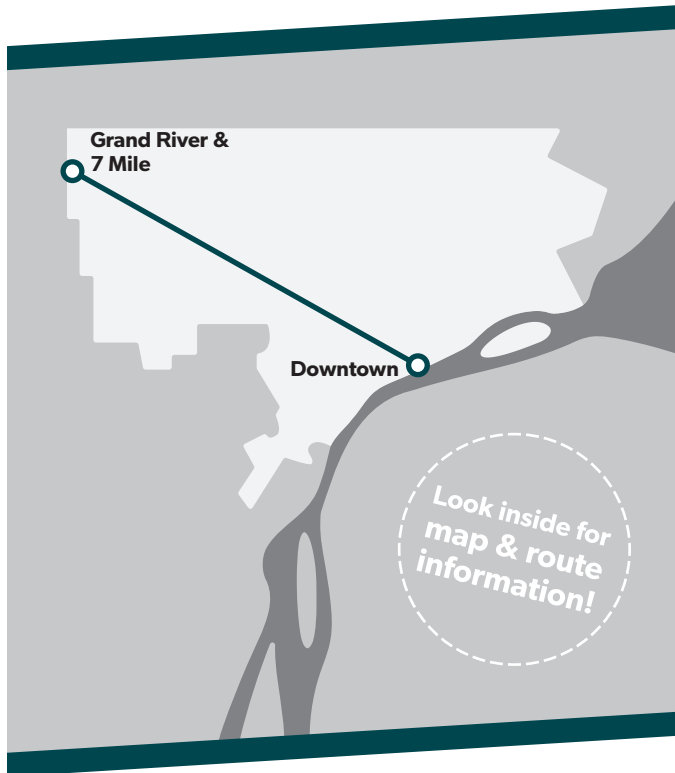

3

Grand River

TRANSIT ROUTE MAP & TIMETABLE

Effective **January 22, 2024**

@riddedot

Regional Pass

The Dart Passes allow unlimited rides on DDOT and SMART buses and the QLINE Streetcar.

	Full	Reduced
4-Hour Dart Pass	$2	$0.50
24-Hour Dart Pass	$5	$2
7 Day Dart Pass	$22	$10
31 Day Dart Pass	$70	$29

* *Seniors (ages 65 and older), people with disabilities, Medicare recipients, and students with a school-issued ID are eligible for a reduced fare. An application is required.*

Pay with the app

Download the Token Transit app today to buy Dart passes! Dart passes get you unlimited rides between DDOT, SMART and the QLINE for the duration of the pass.