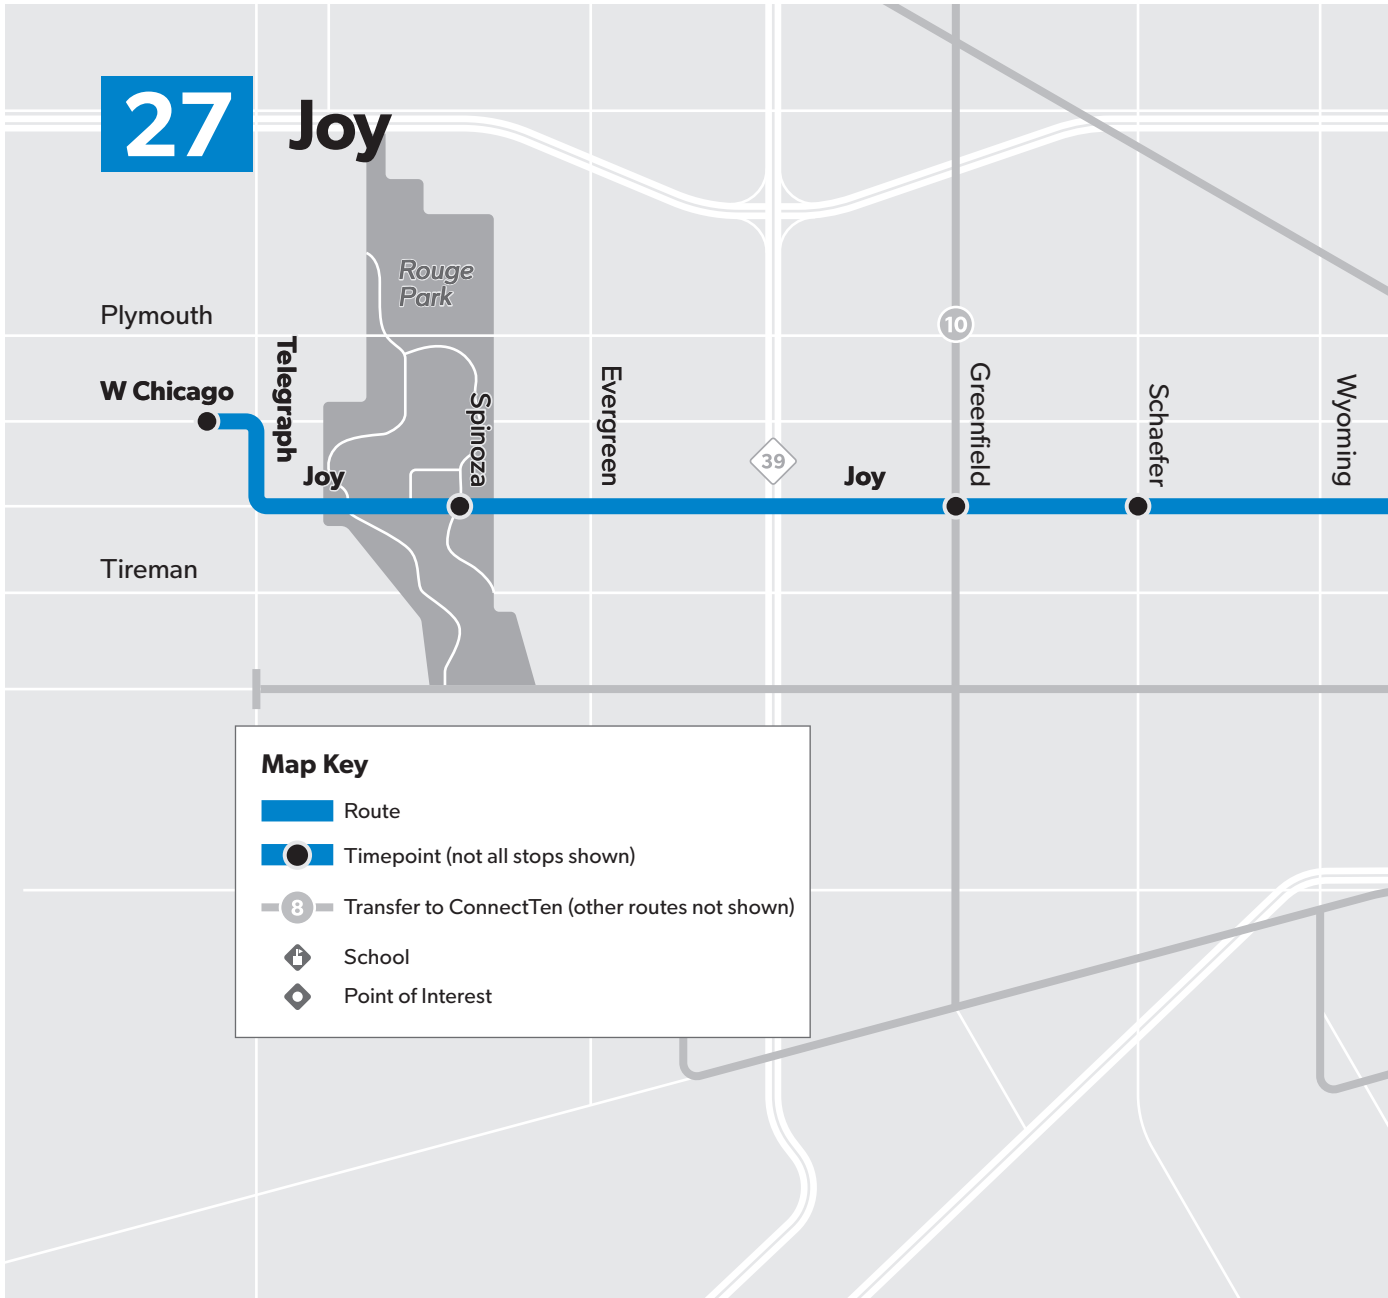

Map continued on next page

Map continued from previous page

27 Monday-Friday

Eastbound to Downtown

Redford Plaza	Joy & Spinoza	Joy & Greenfield	Joy & Schaefer	Joy & Livernois	Tireman & Beechwood	Grand River & Grand Bl	Grand Bl & Michigan	Lafayette & Trumbull	Rosa Parks Transit Center Bay 5
5:58	6:04	6:13	6:16	6:24	6:30	6:32	6:41	6:50	6:55
6:28	6:34	6:43	6:46	6:54	7:00	7:02	7:11	7:20	7:25
6:58	7:04	7:13	7:16	7:24	7:30	7:32	7:41	7:50	7:55
7:58	8:04	8:13	8:16	8:24	8:30	8:32	8:41	8:50	8:55
8:53	8:59	9:09	9:13	9:22	9:29	9:31	9:40	9:50	9:55
9:52	9:59	10:09	10:13	10:22	10:29	10:31	10:40	10:50	10:55
10:52	10:59	11:09	11:13	11:22	11:29	11:31	11:40	11:50	11:55
11:52	11:59	12:09	12:13	12:22	12:29	12:31	12:40	12:50	12:55
12:52	12:59	1:09	1:13	1:22	1:29	1:31	1:40	1:50	1:55
1:52	1:59	2:09	2:13	2:22	2:29	2:31	2:40	2:50	2:55
2:52	2:59	3:09	3:13	3:22	3:29	3:31	3:40	3:50	3:55
3:52	3:59	4:09	4:13	4:22	4:29	4:31	4:40	4:50	4:55
4:32	4:39	4:49	4:53	5:02	5:08	5:10	5:19	5:29	5:34
4:55	5:02	5:12	5:16	5:24	5:30	5:32	5:41	5:51	5:56
5:55	6:01	6:11	6:15	6:23	6:29	6:31	6:40	6:50	6:55
6:55	7:01	7:11	7:15	7:23	7:29	7:31	7:40	7:50	7:55
7:58	8:04	8:13	8:16	8:24	8:30	8:32	8:41	8:50	8:55
8:58	9:04	9:13	9:16	9:24	9:30	9:32	9:41	9:50	9:55
9:58	10:04	10:13	10:16	10:24	10:30	10:32	10:41	10:50	10:55