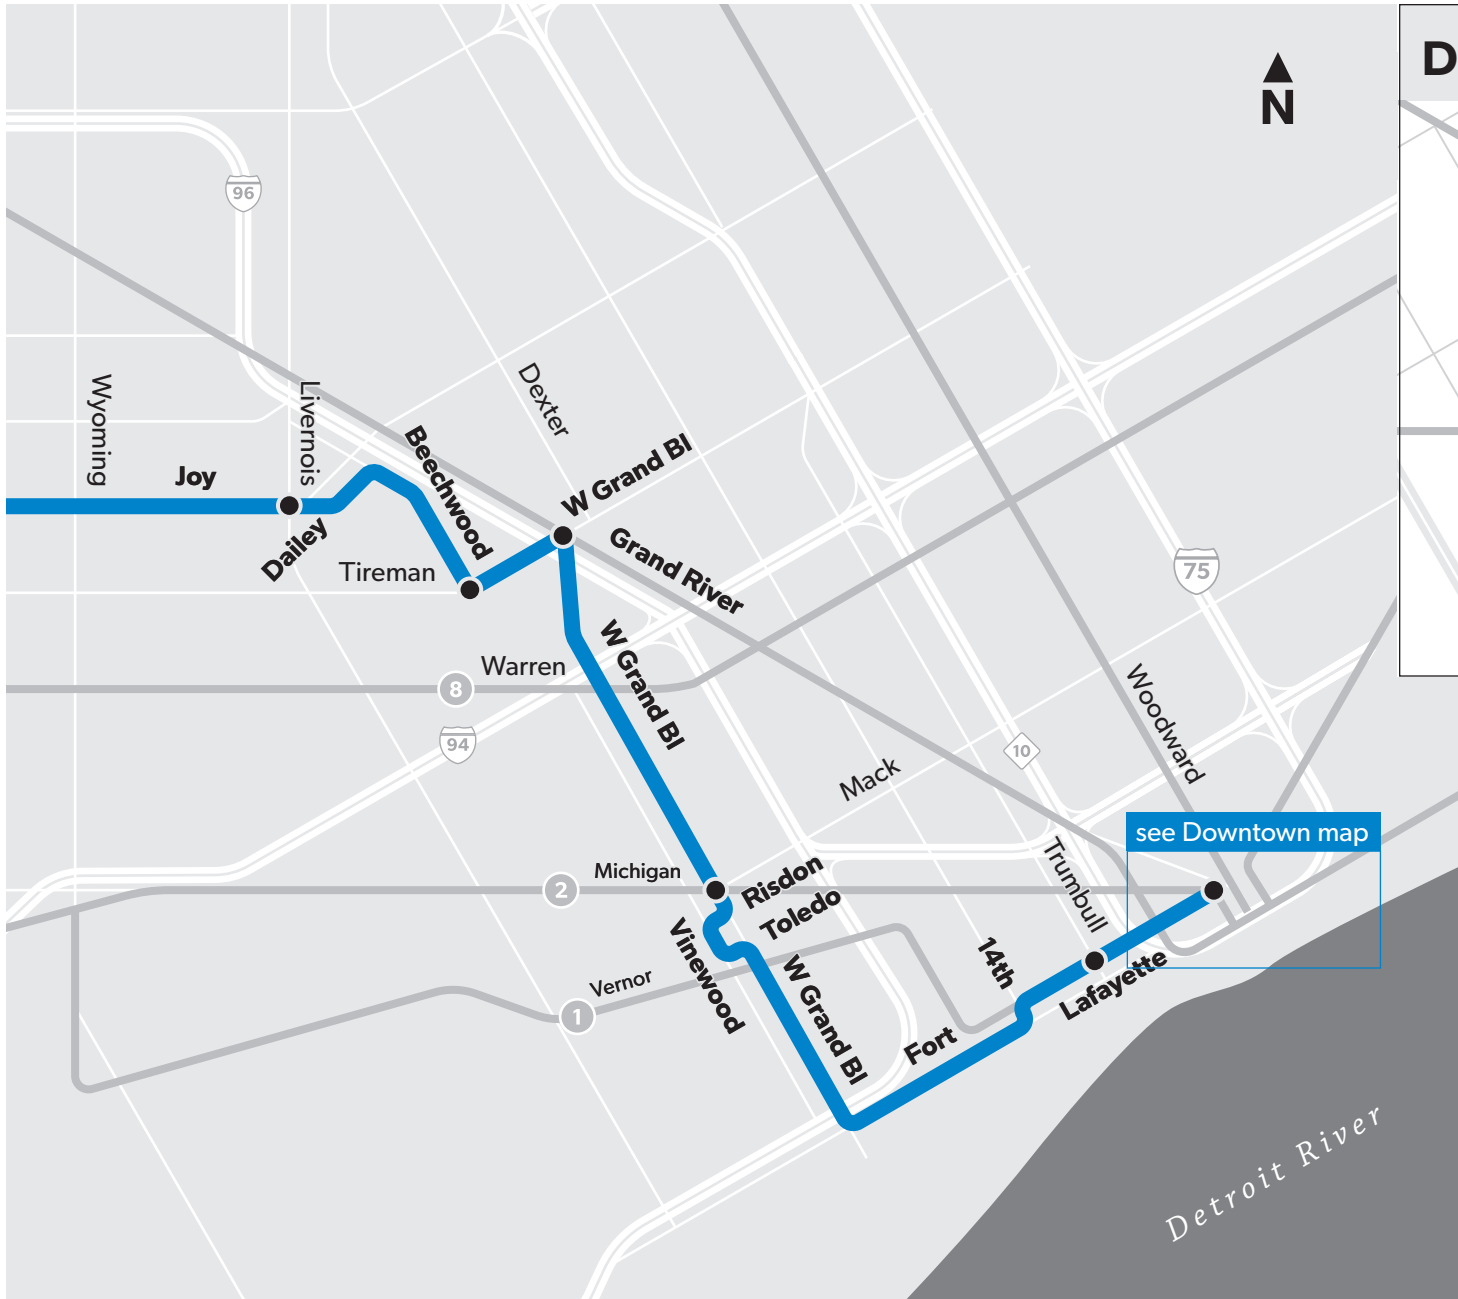

Map continued from previous page