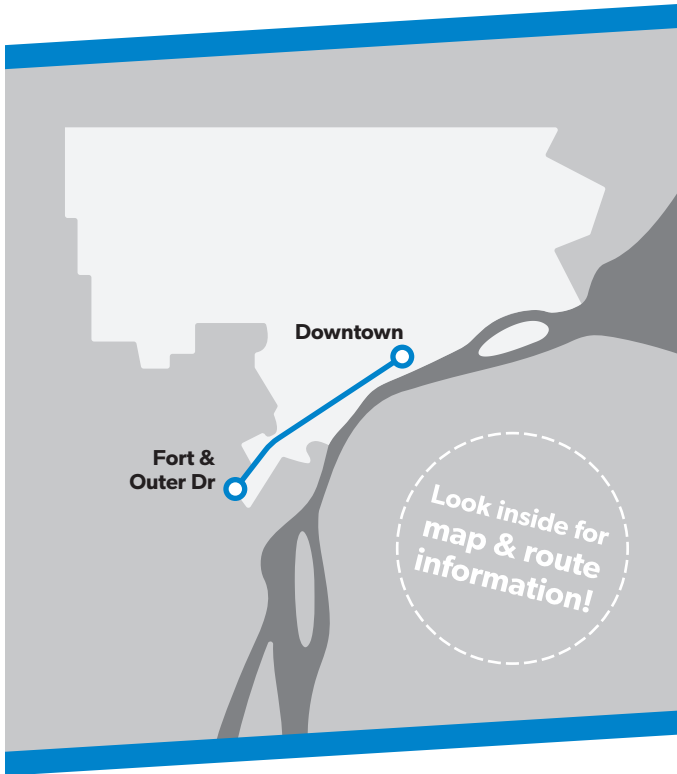

## Fort

TRANSIT ROUTE MAP & TIMETABLE

Effective **January 22, 2024**

@riddedot