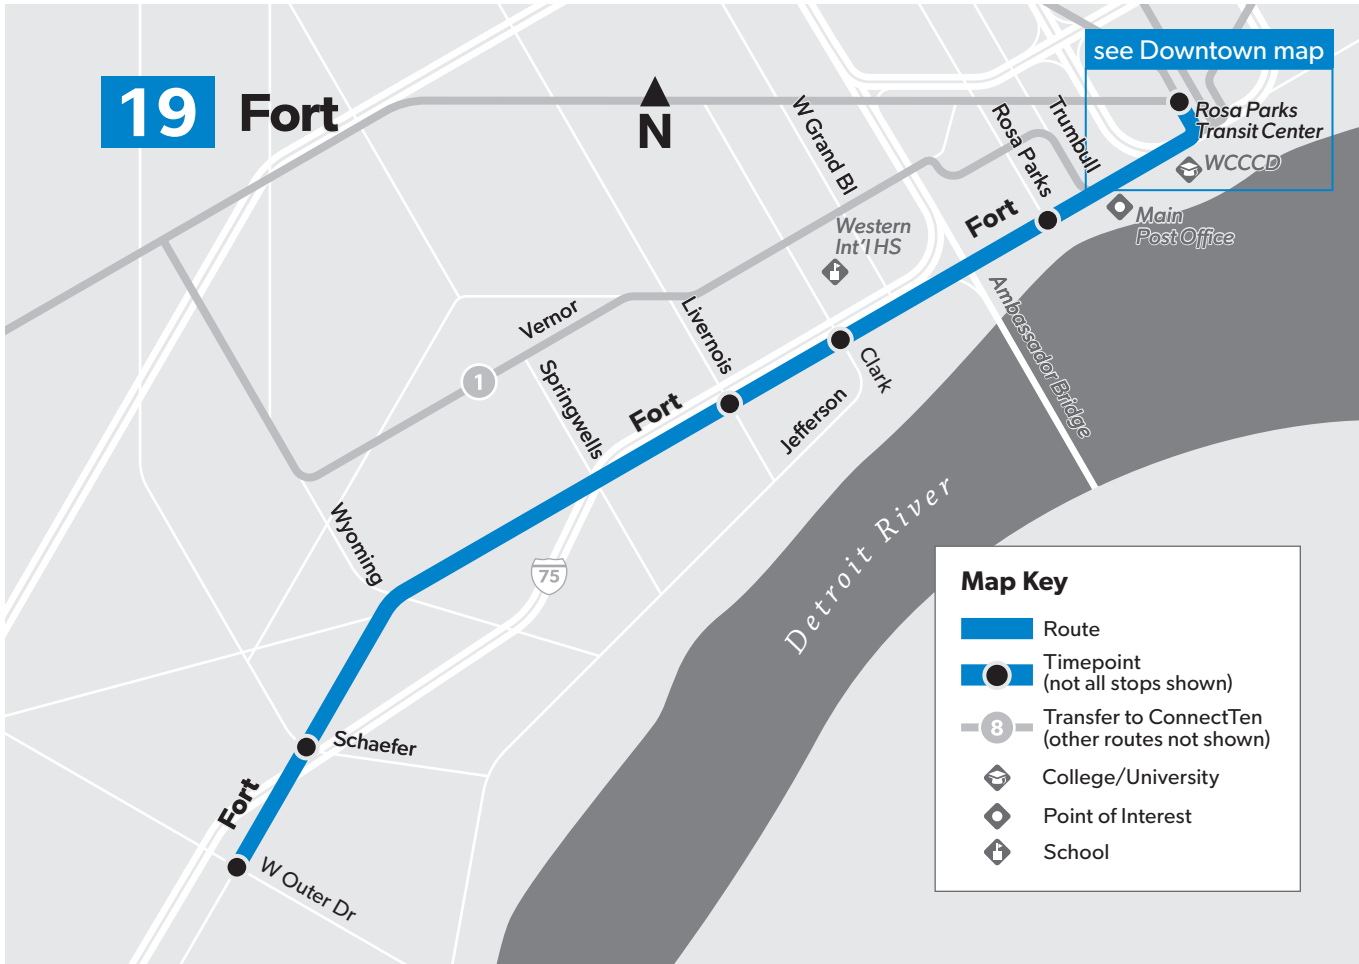

Holiday Service

Sunday schedules are effective on the following holidays:

- New Year's Day
- Memorial Day
- Independence Day
- Labor Day
- Thanksgiving Day
- Christmas Day

All buses are handicap accessible.

Buses have the capacity for two bikes on front racks.

Strollers and carts are allowed on the bus, but cannot block aisles or doorways.

Service animals are allowed on DDOT buses and public facilities.*

*Service animals must be under the customer's control through voice commands, hand signals, or other effective means with a harness, leash, or tether unless the customer cannot use a leash because of a disability.