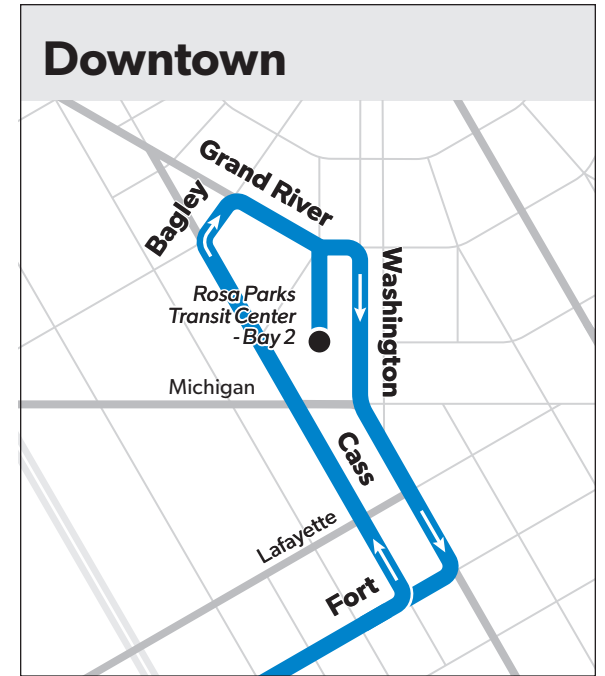

#### TDD & TTY Hearing-Impaired

Schedule Information:

7-1-1

**Detroit's Public Transit System**

#### Southbound to Jefferson

	Hayes & 8 Mile	Hayes & 7 Mile	Hayes & Outer Dr	Chalmers & Warren	Chalmers & Jefferson
10:00	10:21	10:31	10:44	10:50	
10:30	10:41	10:51	11:04	11:11	
10:50	11:01	11:12	11:26	11:33	
11:20	11:22	11:33	11:47	11:54	
11:50	11:42	11:53	12:07	12:14	
12:10	12:22	12:33	12:47	12:54	
12:30	12:42	12:53	1:07	1:14	