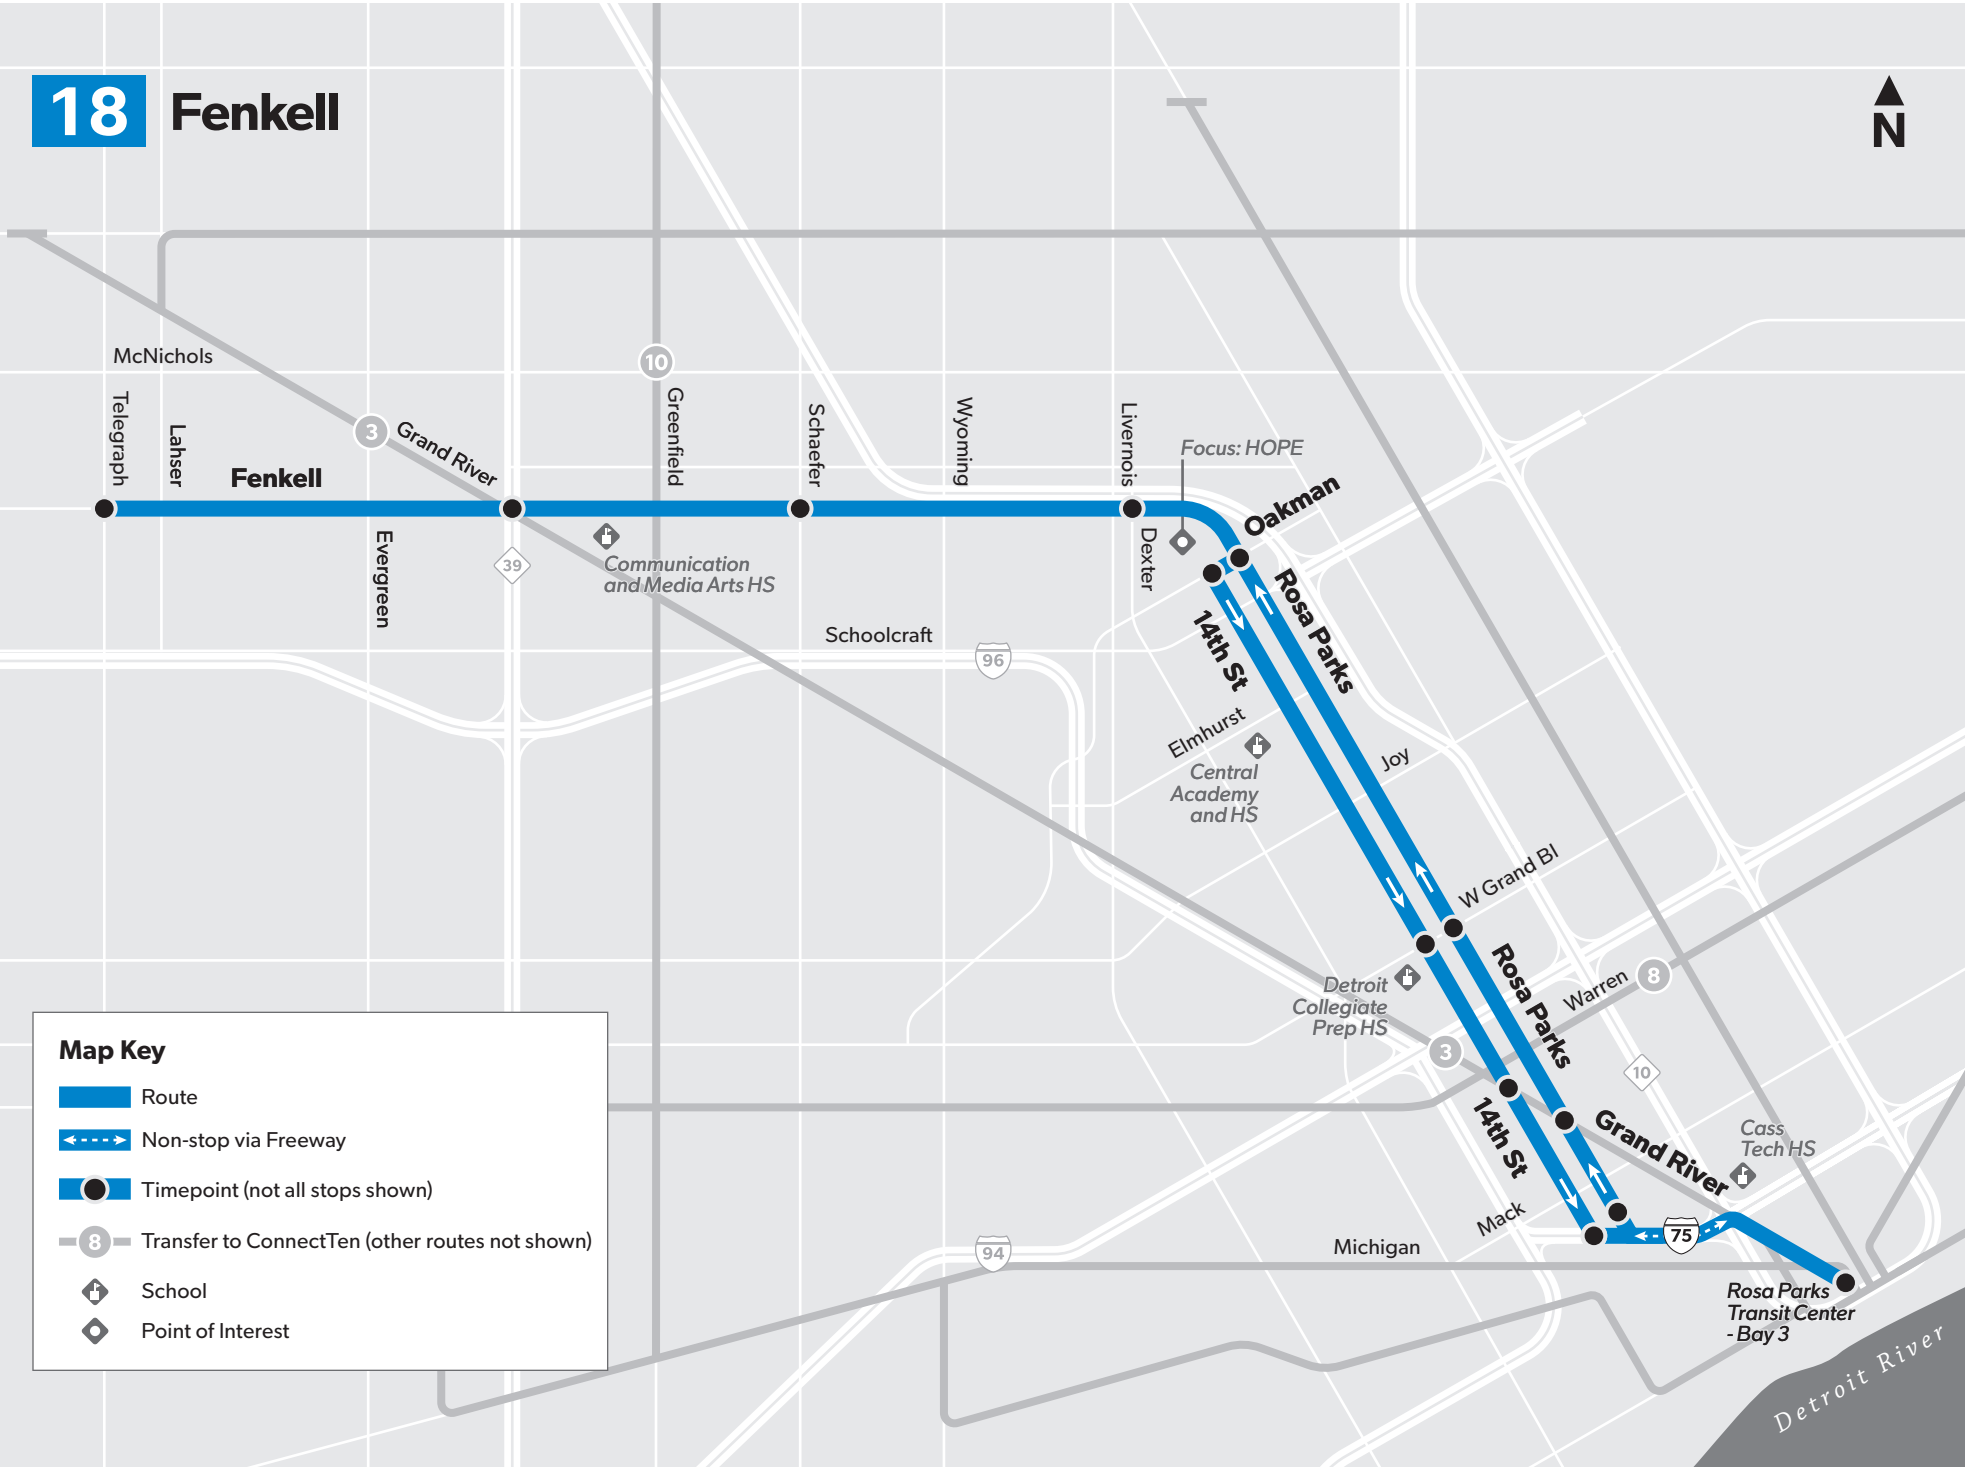

#### TDD & TTY Hearing-Impaired

Schedule Information:

7-1-1

**Detroit's Public Transit System**

# 18 Fenkell

**Map Key**

- Route
- Non-stop via Freeway
- Timepoint (not all stops shown)
- Transfer to ConnectTen (other routes not shown)
- School
- Point of Interest

### Eastbound to Downtown

	Fenkeill & Telegraph	Fenkeill & Southfield	Fenkeill & Schaefer	Fenkeill & Dexter	14th & Oakman	14th & W Grand Bl	14th & Grand River	14th & I-75 Svc Dr	Rosa Parks Transit Center Bay 3
5:10	5:17	5:24	5:31	5:36	5:45	5:50	5:54	6:02	
6:05	6:12	6:19	6:26	6:31	6:40	6:45	6:49	6:57	
6:50	6:57	7:04	7:11	7:16	7:25	7:30	7:34	7:42	
7:35	7:42	7:49	7:56	8:01	8:10	8:15	8:19	8:27	
8:20	8:27	8:34	8:41	8:46	8:55	9:00	9:04	9:12	
9:05	9:14	9:22	9:30	9:35	9:45	9:50	9:54	10:02	
9:50	9:59	10:07	10:15	10:20	10:30	10:35	10:39	10:47	
10:35	10:44	10:52	11:00	11:05	11:15	11:20	11:24	11:32	
11:20	11:29	11:37	11:45	11:50	<b>12:00</b>	<b>12:05</b>	<b>12:09</b>	<b>12:17</b>	
<b>12:05</b>	<b>12:14</b>	<b>12:22</b>	<b>12:30</b>	<b>12:35</b>	<b>12:45</b>	<b>12:50</b>	<b>12:54</b>	<b>1:02</b>	
<b>12:50</b>	<b>12:59</b>	<b>1:08</b>	<b>1:17</b>	<b>1:23</b>	<b>1:33</b>	<b>1:38</b>	<b>1:42</b>	<b>1:50</b>	
1:35	1:45	1:54	2:03	2:09	2:19	2:24	2:28	2:36	
2:20	2:30	2:39	2:48	2:54	3:04	3:09	3:13	3:21	
3:05	3:15	3:24	3:33	3:39	3:49	3:54	3:58	4:06	
3:50	4:00	4:09	4:18	4:24	4:34	4:39	4:43	4:51	
4:35	4:45	4:54	5:02	5:07	5:16	5:21	5:25	5:32	
5:20	5:28	5:35	5:42	5:47	5:56	6:01	6:05	6:12	
6:05	6:13	6:20	6:27	6:32	6:41	6:46	6:50	6:57	
7:00	7:08	7:15	7:22	7:27	7:36	7:41	7:45	7:52	
8:00	8:08	8:15	8:22	8:27	8:36	8:41	8:45	8:52	
9:00	9:08	9:15	9:22	9:27	9:36	9:41	9:45	9:52	
10:00	10:08	10:15	10:22	10:27	10:36	10:41	10:45	10:52	