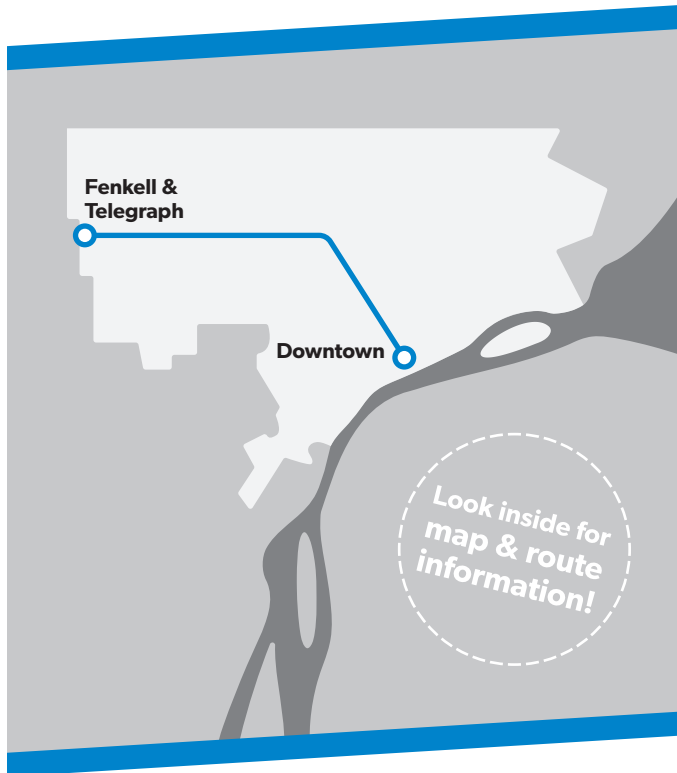

## Fenkell

TRANSIT ROUTE MAP & TIMETABLE

Effective **January 22, 2024**

@riddedot