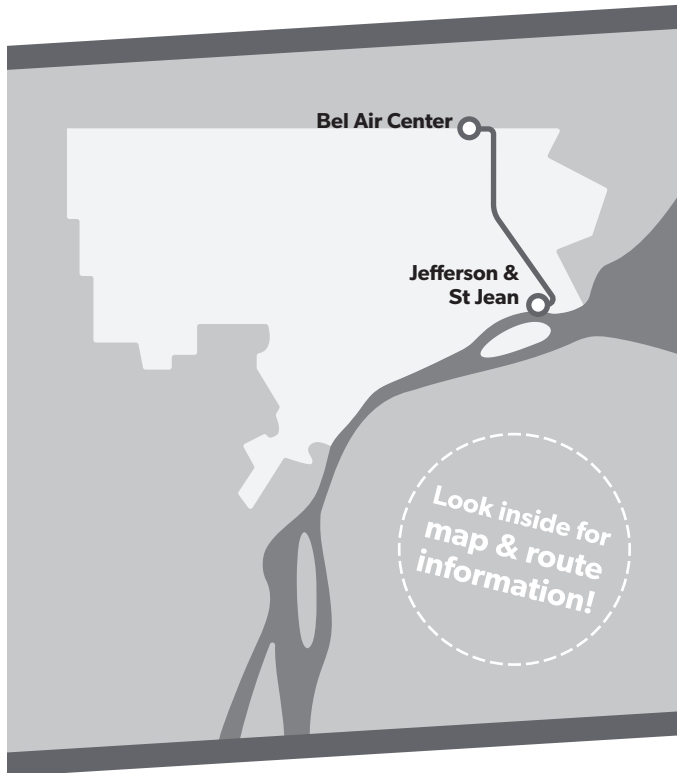

13

Conner

TRANSIT ROUTE MAP & TIMETABLE

Effective **January 22, 2024**

@riddedot

Regional Pass

The Dart Passes allow unlimited rides on DDOT and SMART buses and the QLINE Streetcar.

	Full	Reduced
4-Hour Dart Pass	$2	$0.50
24-Hour Dart Pass	$5	$2
7 Day Dart Pass	$22	$10
31 Day Dart Pass	$70	$29

* Seniors (ages 65 and older), people with disabilities, Medicare recipients, and students with a school-issued ID are eligible for a reduced fare. An application is required.

Pay with the app

Download the Token Transit app today to buy Dart passes! Dart passes get you unlimited rides between DDOT, SMART and the QLINE for the duration of the pass.