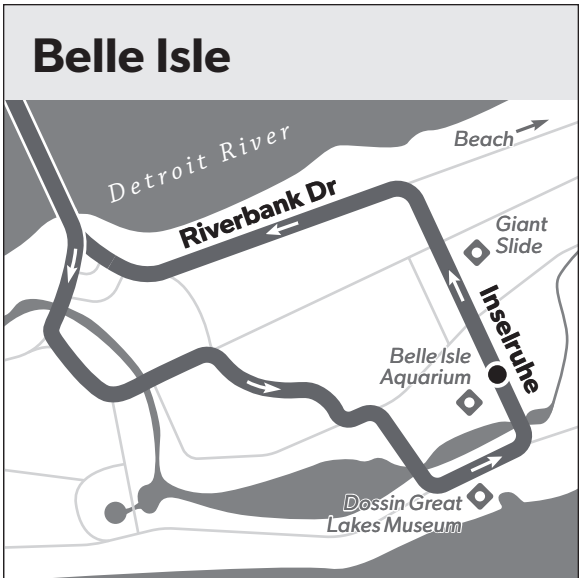

Detroit's Public Transit System

12 Monday-Friday

Southbound to Belle Isle

Fairgrounds	E Outer Dr & Dequindre	Conant & 7 Mile	Conant & McNichols	Conant & Caniff	Mount Elliott & I-94	Mount Elliott & Gratiot	E Grand Bl & Jefferson	Belle Isle
6:30	6:36	6:38	6:41	6:47	6:52	6:56	7:04	7:08
7:30	7:36	7:38	7:41	7:47	7:52	7:56	8:04	8:08
8:30	8:37	8:40	8:43	8:50	8:55	8:59	9:07	9:11
9:30	9:37	9:40	9:43	9:50	9:55	9:59	10:07	10:11
10:30	10:37	10:40	10:43	10:50	10:55	10:59	11:07	11:11
11:30	11:37	11:40	11:43	11:50	11:55	11:59	12:07	12:11
12:30	12:37	12:40	12:43	12:50	12:55	12:59	1:07	1:11
1:30	1:37	1:40	1:43	1:50	1:55	1:59	2:07	2:11
2:30	2:37	2:40	2:43	2:50	2:55	2:59	3:07	3:11
3:30	3:37	3:40	3:43	3:50	3:55	3:59	4:07	4:11
4:30	4:37	4:40	4:43	4:50	4:55	4:59	5:07	5:11
5:30	5:36	5:38	5:41	5:47	5:52	5:56	6:04	6:08
6:30	6:36	6:38	6:41	6:47	6:52	6:56	7:04	7:08
7:30	7:36	7:38	7:41	7:47	7:52	7:56	8:04	8:08
8:30	8:36	8:38	8:41	8:47	8:52	8:56	9:04	9:08

PM times shown are **bold** and **shaded**. Additional bus stops are available between the timepoints.

How to Read the Schedule

50 Monday-Friday

Southbound to Jefferson

	Hayes & 8 Mile	Hayes & 7 Mile	Hayes & Outer Dr	Chalmers & Warren	Chalmers & Jefferson
10:00	10:21	10:31	10:44	10:50	10:50
10:30	10:41	10:51	11:04	11:11	11:11
10:50	11:01	11:12	11:26	11:33	11:33
11:00	11:22	11:33	11:47	11:54	11:54
11:30	11:42	11:53	12:07	12:14	12:14
11:50	12:10	12:22	12:33	12:44	12:54
12:10	12:22	12:33	12:44	12:54	12:54
12:30	12:42	12:53	1:07	1:14	1:14