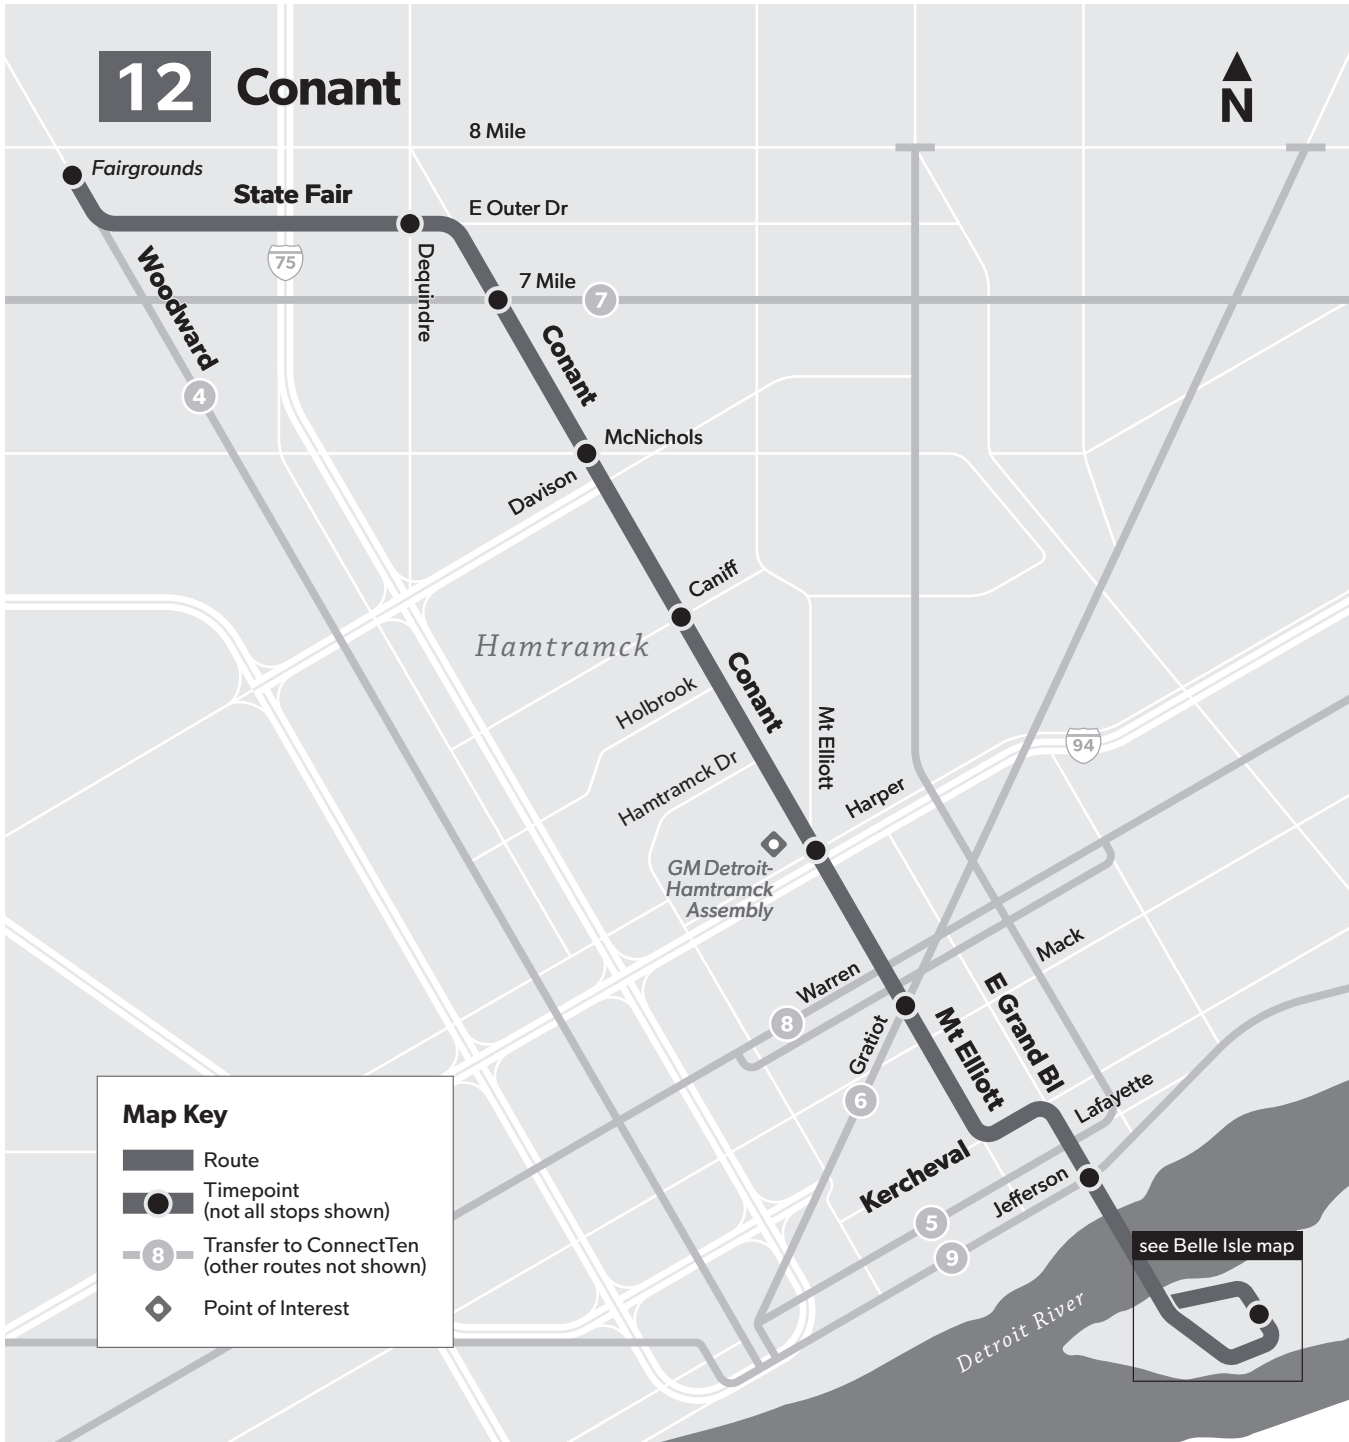

Detroit's Public Transit System

12 Monday-Friday

Southbound to Belle Isle

Fairgrounds	E Outer Dr & Dequindre	Conant & 7 Mile	Conant & McNichols	Conant & Caniff	Mount Elliott & I-94	Mount Elliott & Gratiot	E Grand Bl & Jefferson	Belle Isle
6:30	6:36	6:38	6:41	6:47	6:52	6:56	7:04	7:08
7:30	7:36	7:38	7:41	7:47	7:52	7:56	8:04	8:08
8:30	8:37	8:40	8:43	8:50	8:55	8:59	9:07	9:11
9:30	9:37	9:40	9:43	9:50	9:55	9:59	10:07	10:11
10:30	10:37	10:40	10:43	10:50	10:55	10:59	11:07	11:11
11:30	11:37	11:40	11:43	11:50	11:55	11:59	12:07	12:11
12:30	12:37	12:40	12:43	12:50	12:55	12:59	1:07	1:11
1:30	1:37	1:40	1:43	1:50	1:55	1:59	2:07	2:11
2:30	2:37	2:40	2:43	2:50	2:55	2:59	3:07	3:11
3:30	3:37	3:40	3:43	3:50	3:55	3:59	4:07	4:11
4:30	4:37	4:40	4:43	4:50	4:55	4:59	5:07	5:11
5:30	5:36	5:38	5:41	5:47	5:52	5:56	6:04	6:08
6:30	6:36	6:38	6:41	6:47	6:52	6:56	7:04	7:08
7:30	7:36	7:38	7:41	7:47	7:52	7:56	8:04	8:08
8:30	8:36	8:38	8:41	8:47	8:52	8:56	9:04	9:08

Northbound to Fairgrounds

Belle Isle	E Grand Bl & Jefferson	Mount Elliott & Gratiot	Mount Elliott & I-94	Conant & Caniff	Conant & McNichols	Conant & 7 Mile	E Outer Dr & Dequindre	Fairgrounds
7:29	7:32	7:40	7:44	7:49	7:55	7:58	8:01	8:08
8:29	8:32	8:40	8:44	8:49	8:56	9:00	9:03	9:10
9:29	9:32	9:40	9:44	9:49	9:56	10:00	10:03	10:10
10:29	10:32	10:40	10:44	10:49	10:56	11:00	11:03	11:10
11:29	11:32	11:40	11:44	11:49	11:56	12:00	12:03	12:10
12:29	12:32	12:40	12:44	12:49	12:56	1:00	1:03	1:10
1:29	1:32	1:40	1:44	1:49	1:56	2:00	2:03	2:10
2:29	2:32	2:40	2:44	2:49	2:56	3:00	3:03	3:10
3:29	3:32	3:40	3:44	3:49	3:56	4:00	4:03	4:10
4:29	4:32	4:40	4:44	4:49	4:56	5:00	5:03	5:09
5:29	5:32	5:40	5:44	5:49	5:55	5:58	6:01	6:07
6:29	6:32	6:40	6:44	6:49	6:55	6:58	7:01	7:07
7:29	7:32	7:40	7:44	7:49	7:55	7:58	8:01	8:07
8:29	8:32	8:40	8:44	8:49	8:55	8:58	9:01	9:07
9:12	9:15	-	-	-	-	-	-	-