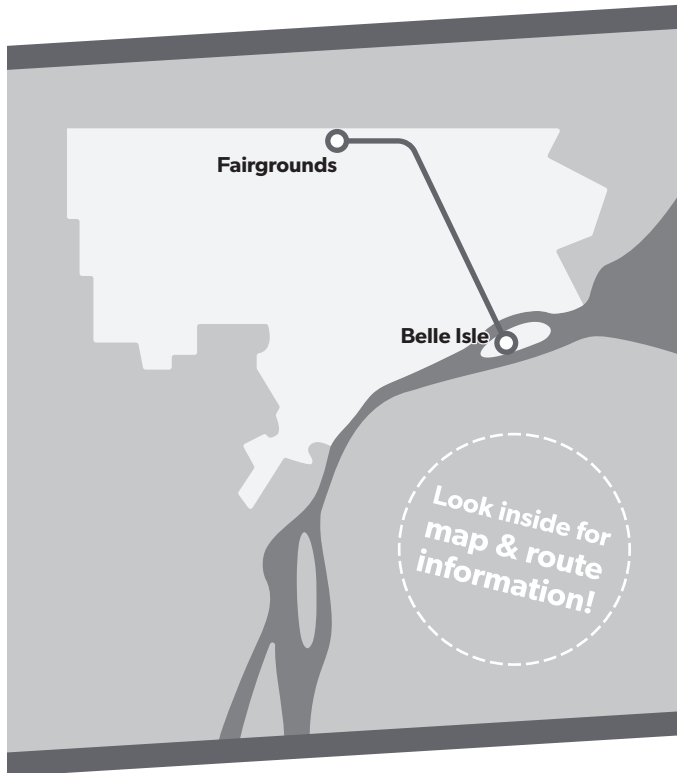

12

Conant

TRANSIT ROUTE MAP & TIMETABLE

Effective **June 26, 2023**

@riddedot

Regional Pass

The Dart Passes allow unlimited rides on DDOT and SMART buses and the QLINE Streetcar.

	Full	Reduced
4-Hour Dart Pass	$2	$0.50
24-Hour Dart Pass	$5	$2
7 Day Dart Pass	$22	$10
31 Day Dart Pass	$70	$29

* Seniors (ages 65 and older), people with disabilities, Medicare recipients, and students with a school-issued ID are eligible for a reduced fare. An application is required.

Pay with the app

Download the Token Transit app today to buy Dart passes! Dart passes get you unlimited rides between DDOT, SMART and the QLINE for the duration of the pass.