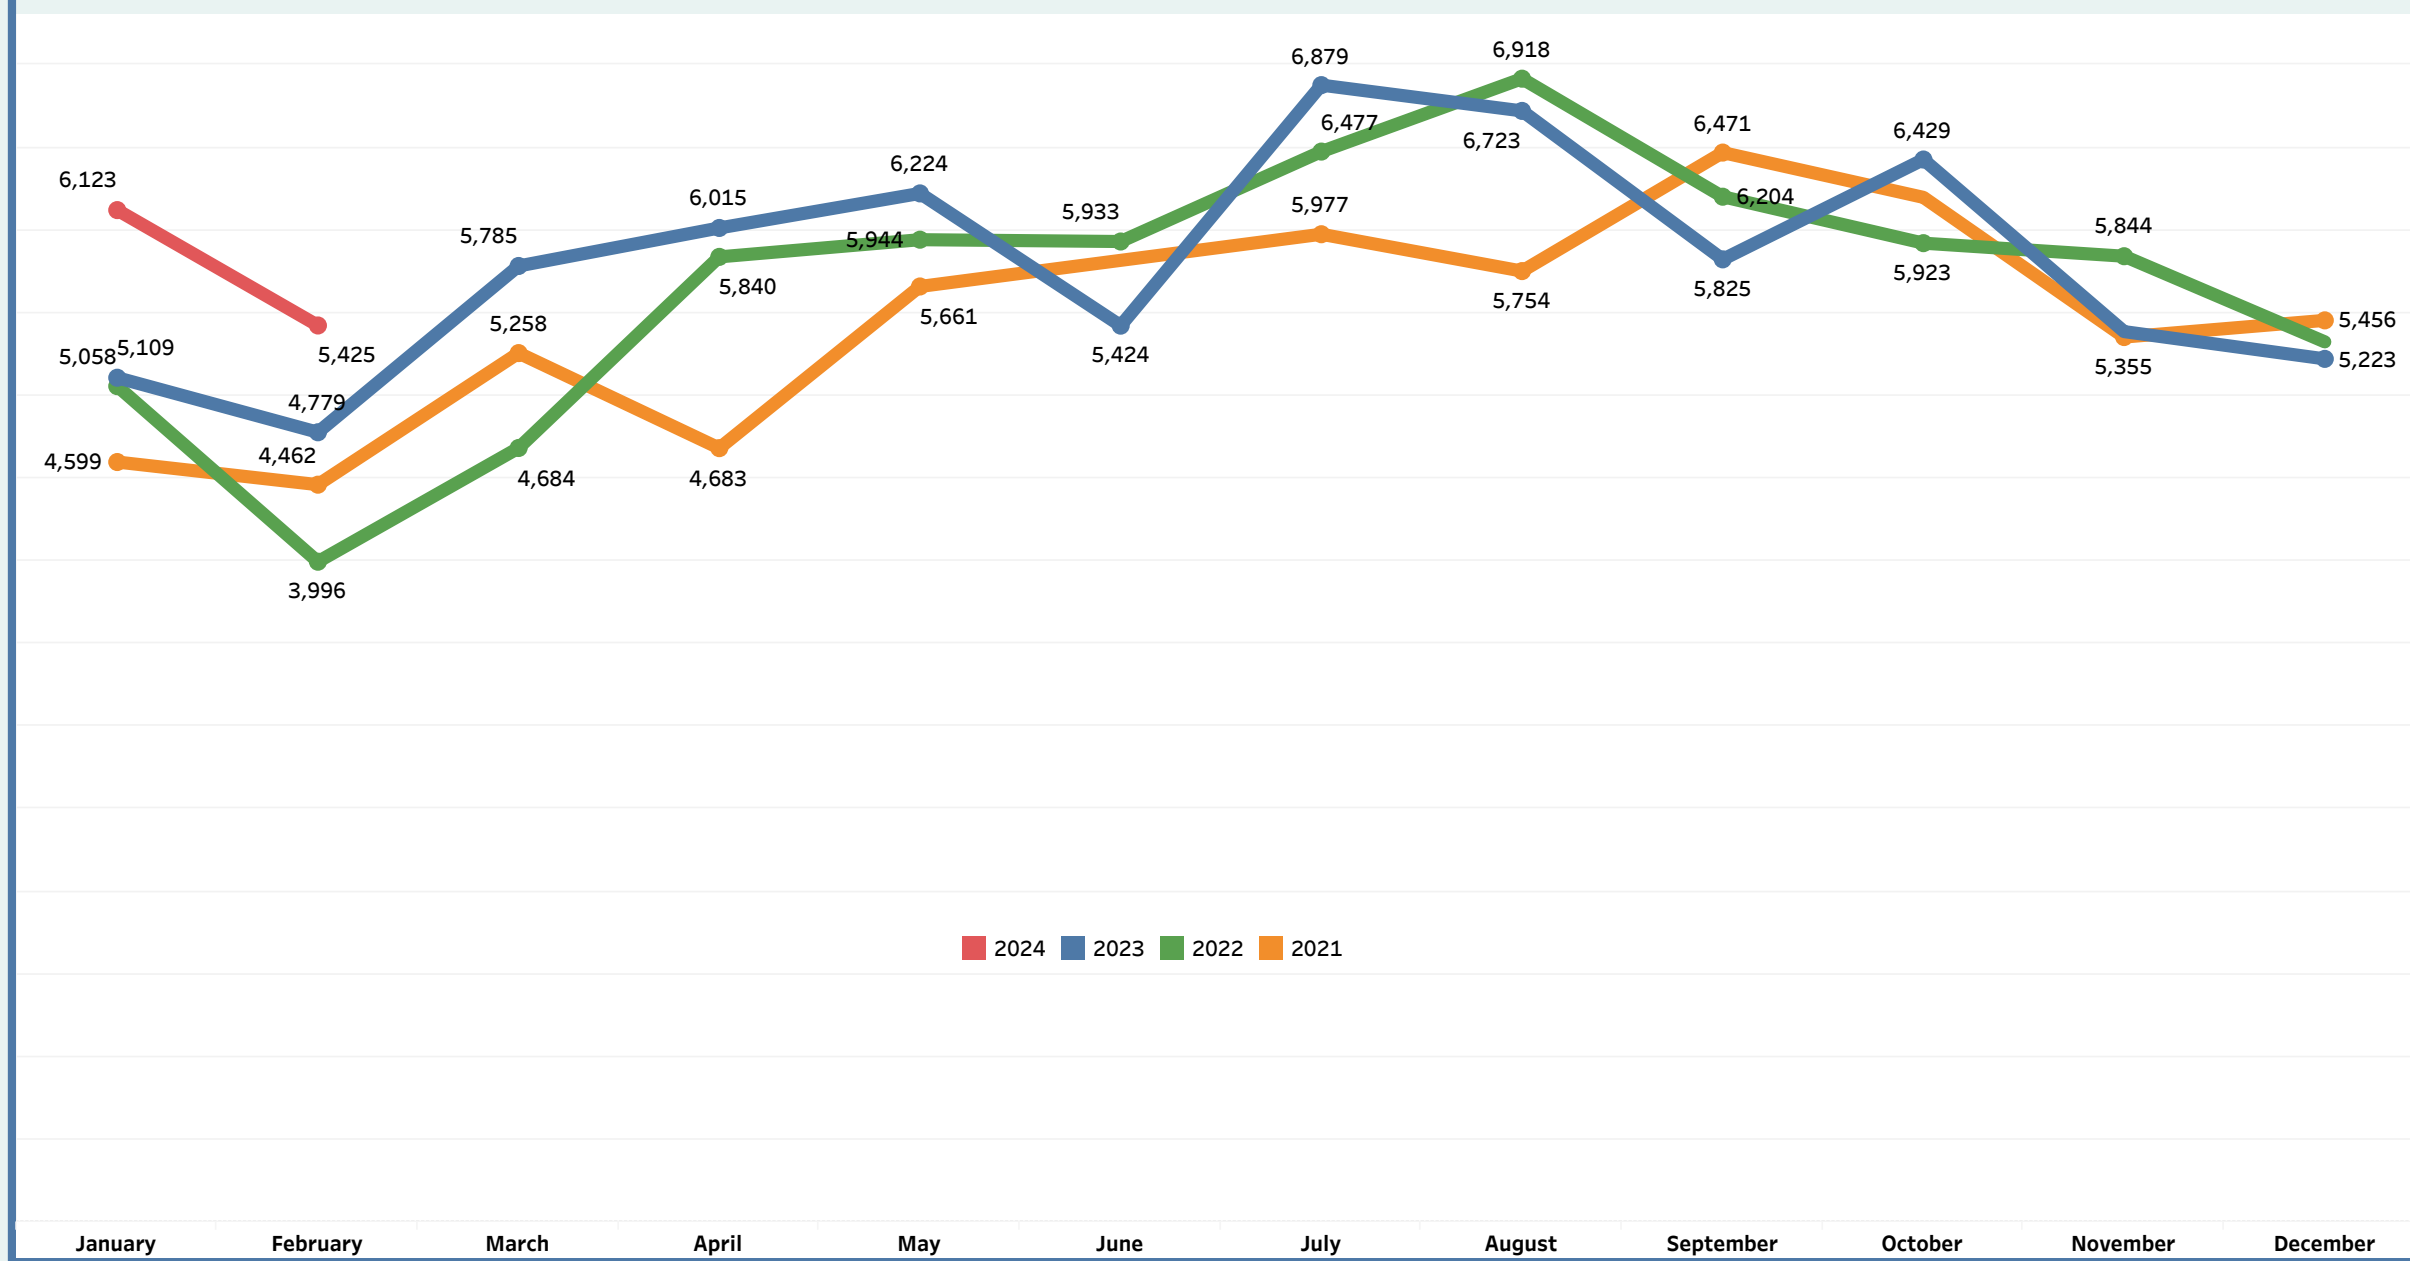

Detroit Animal Control

Monthly Metrics as of March 1, 2024

Monthly Metrics

Due to increased public interest in Detroit Animal Control, the General Services Department is making operational data available in an effort towards transparency. We believe it is important to give insight into the daily demands of Detroit Animal Control and to let the public and our partners know of our efforts on behalf of the citizens of Detroit.

You will find data since January 2021 in the following categories: **Dog Bite Reporting / ACO Responses / Monthly Intakes / Inbound calls to 922-DOGS/ Bites Reported & Confirmed**

Dog Bite Reporting	Animal Control Officer Responses	Monthly Intakes	Inbound Calls 922-DOGS	Monthly DAC vs Health Department (HD) Bites Reported

Monthly Inbound Call Activity

Displays the number of calls received each month