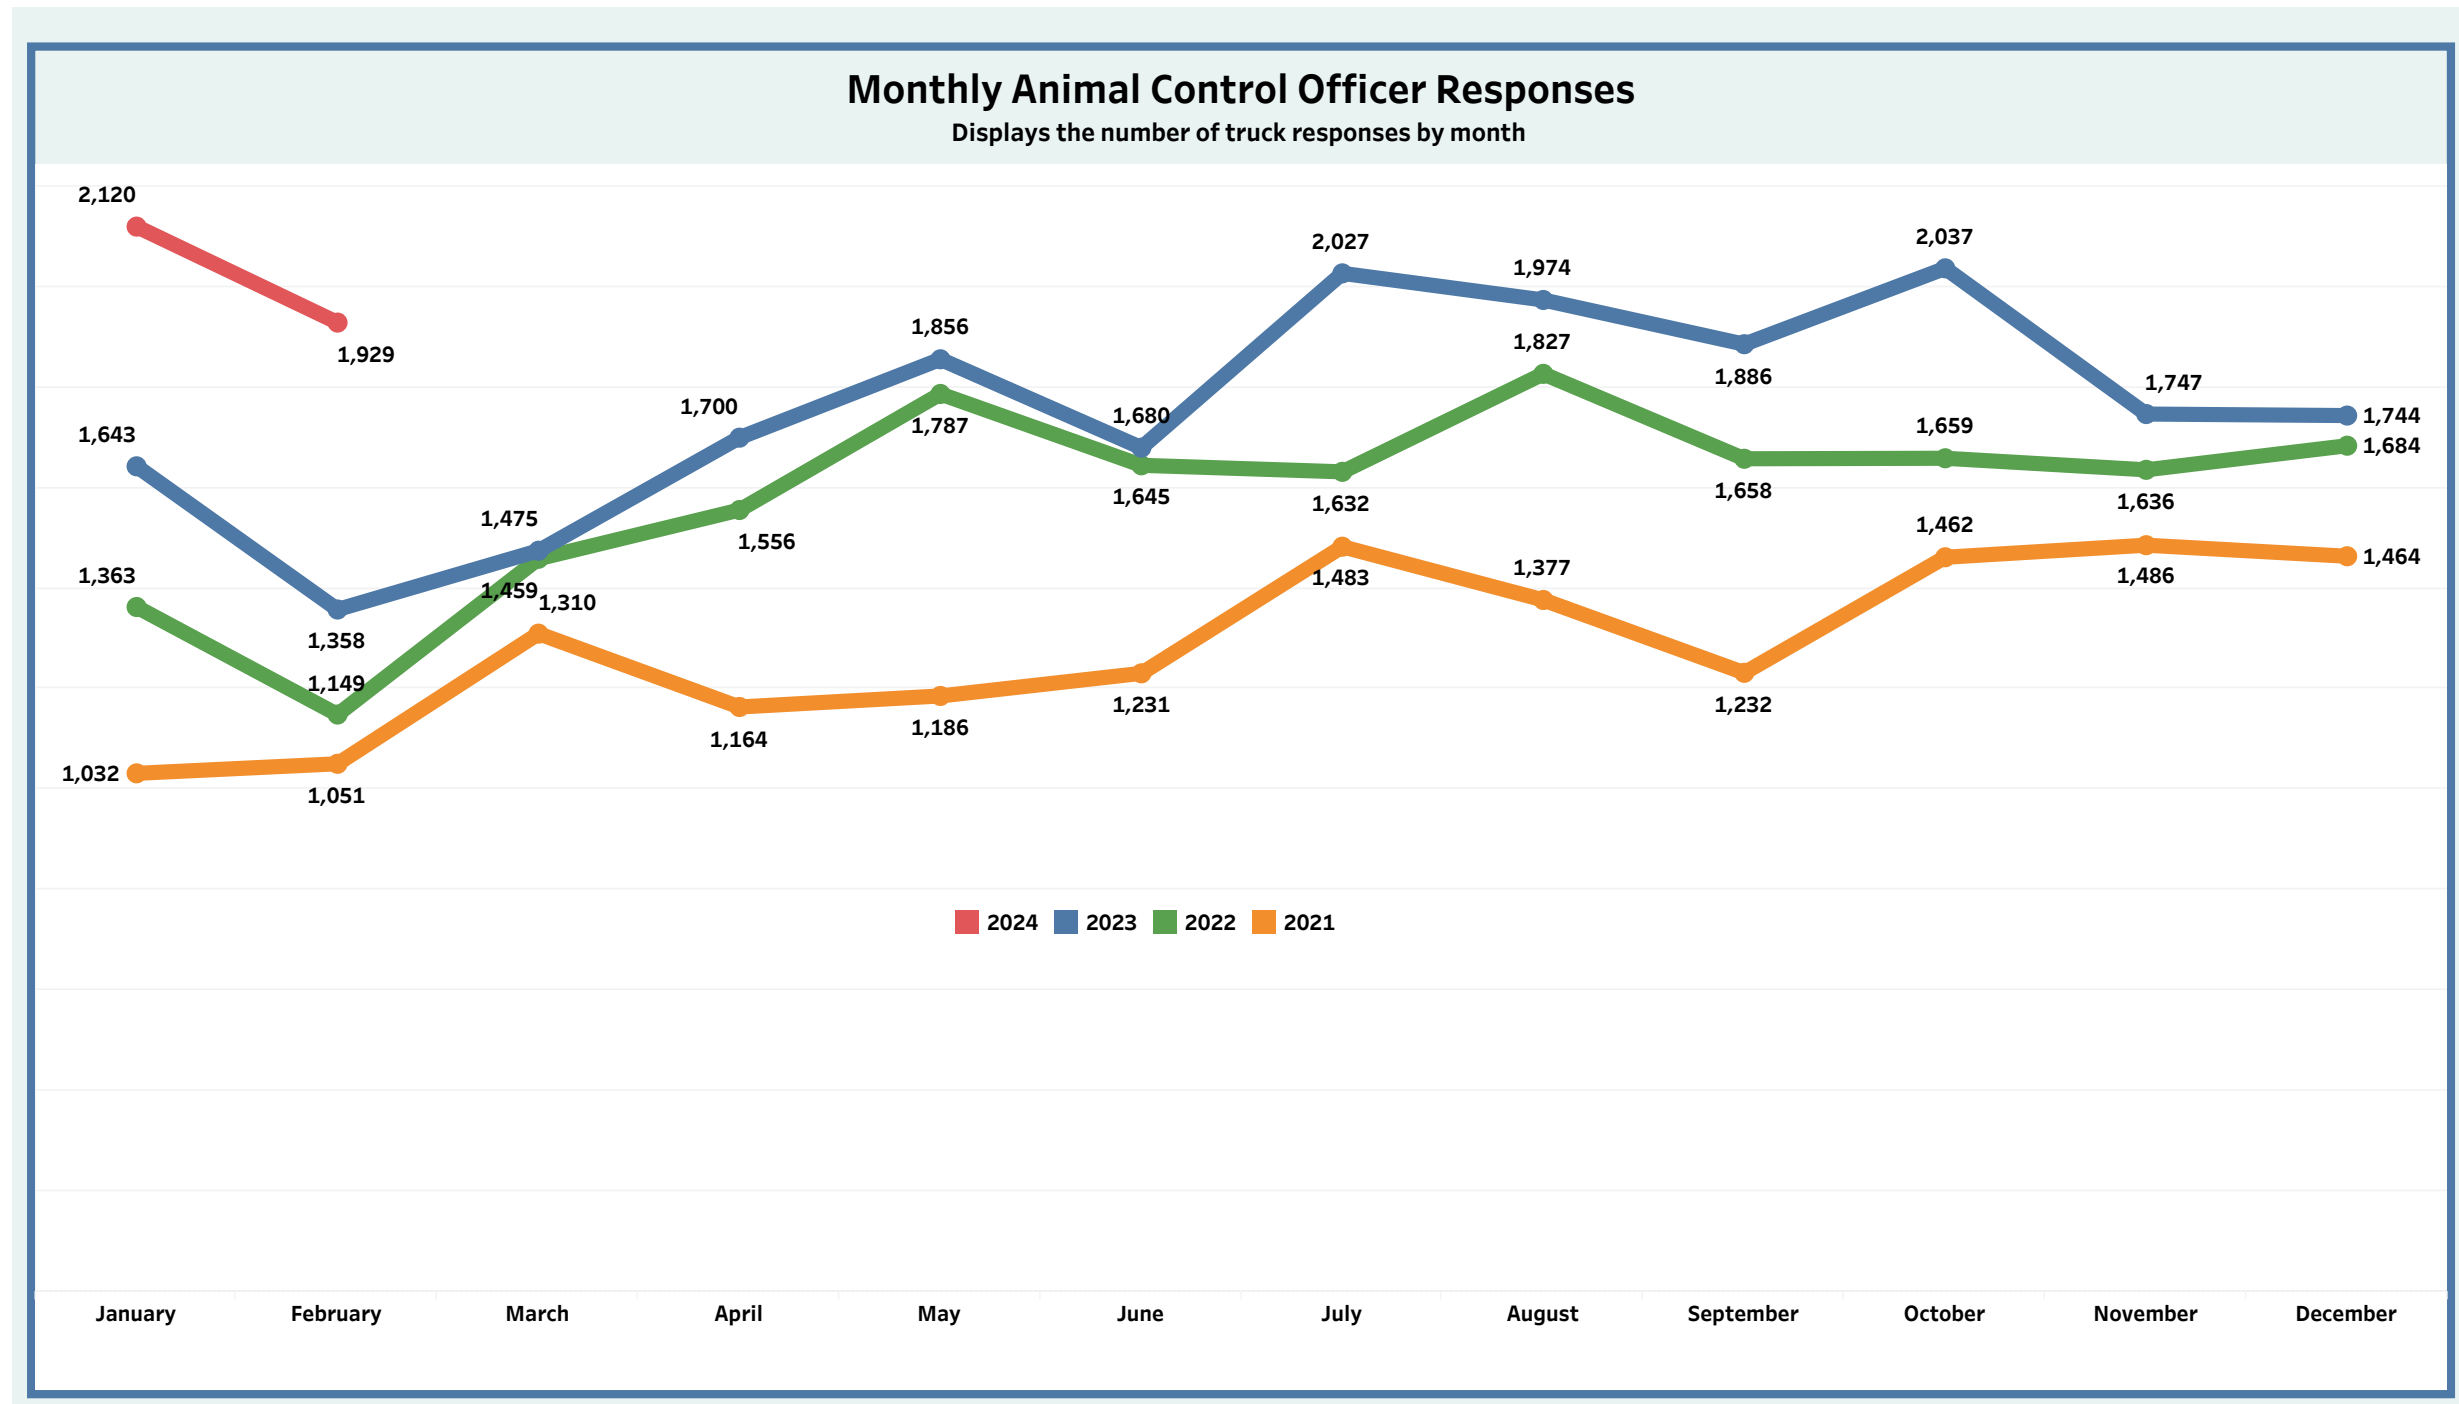

Detroit Animal Control

Monthly Metrics as of March 1, 2024

Monthly Metrics

Due to increased public interest in Detroit Animal Control, the General Services Department is making operational data available in an effort towards transparency. We believe it is important to give insight into the daily demands of Detroit Animal Control and to let the public and our partners know of our efforts on behalf of the citizens of Detroit.

You will find data since January 2021 in the following categories: **Dog Bite Reporting / ACO Responses / Monthly Intakes / Inbound calls to 922-DOGS/ Bites Reported & Confirmed**

Dog Bite Reporting	Animal Control Officer Responses	Monthly Intakes	Inbound Calls 922-DOGS	Monthly DAC vs Health Department (HD) Bites Reported