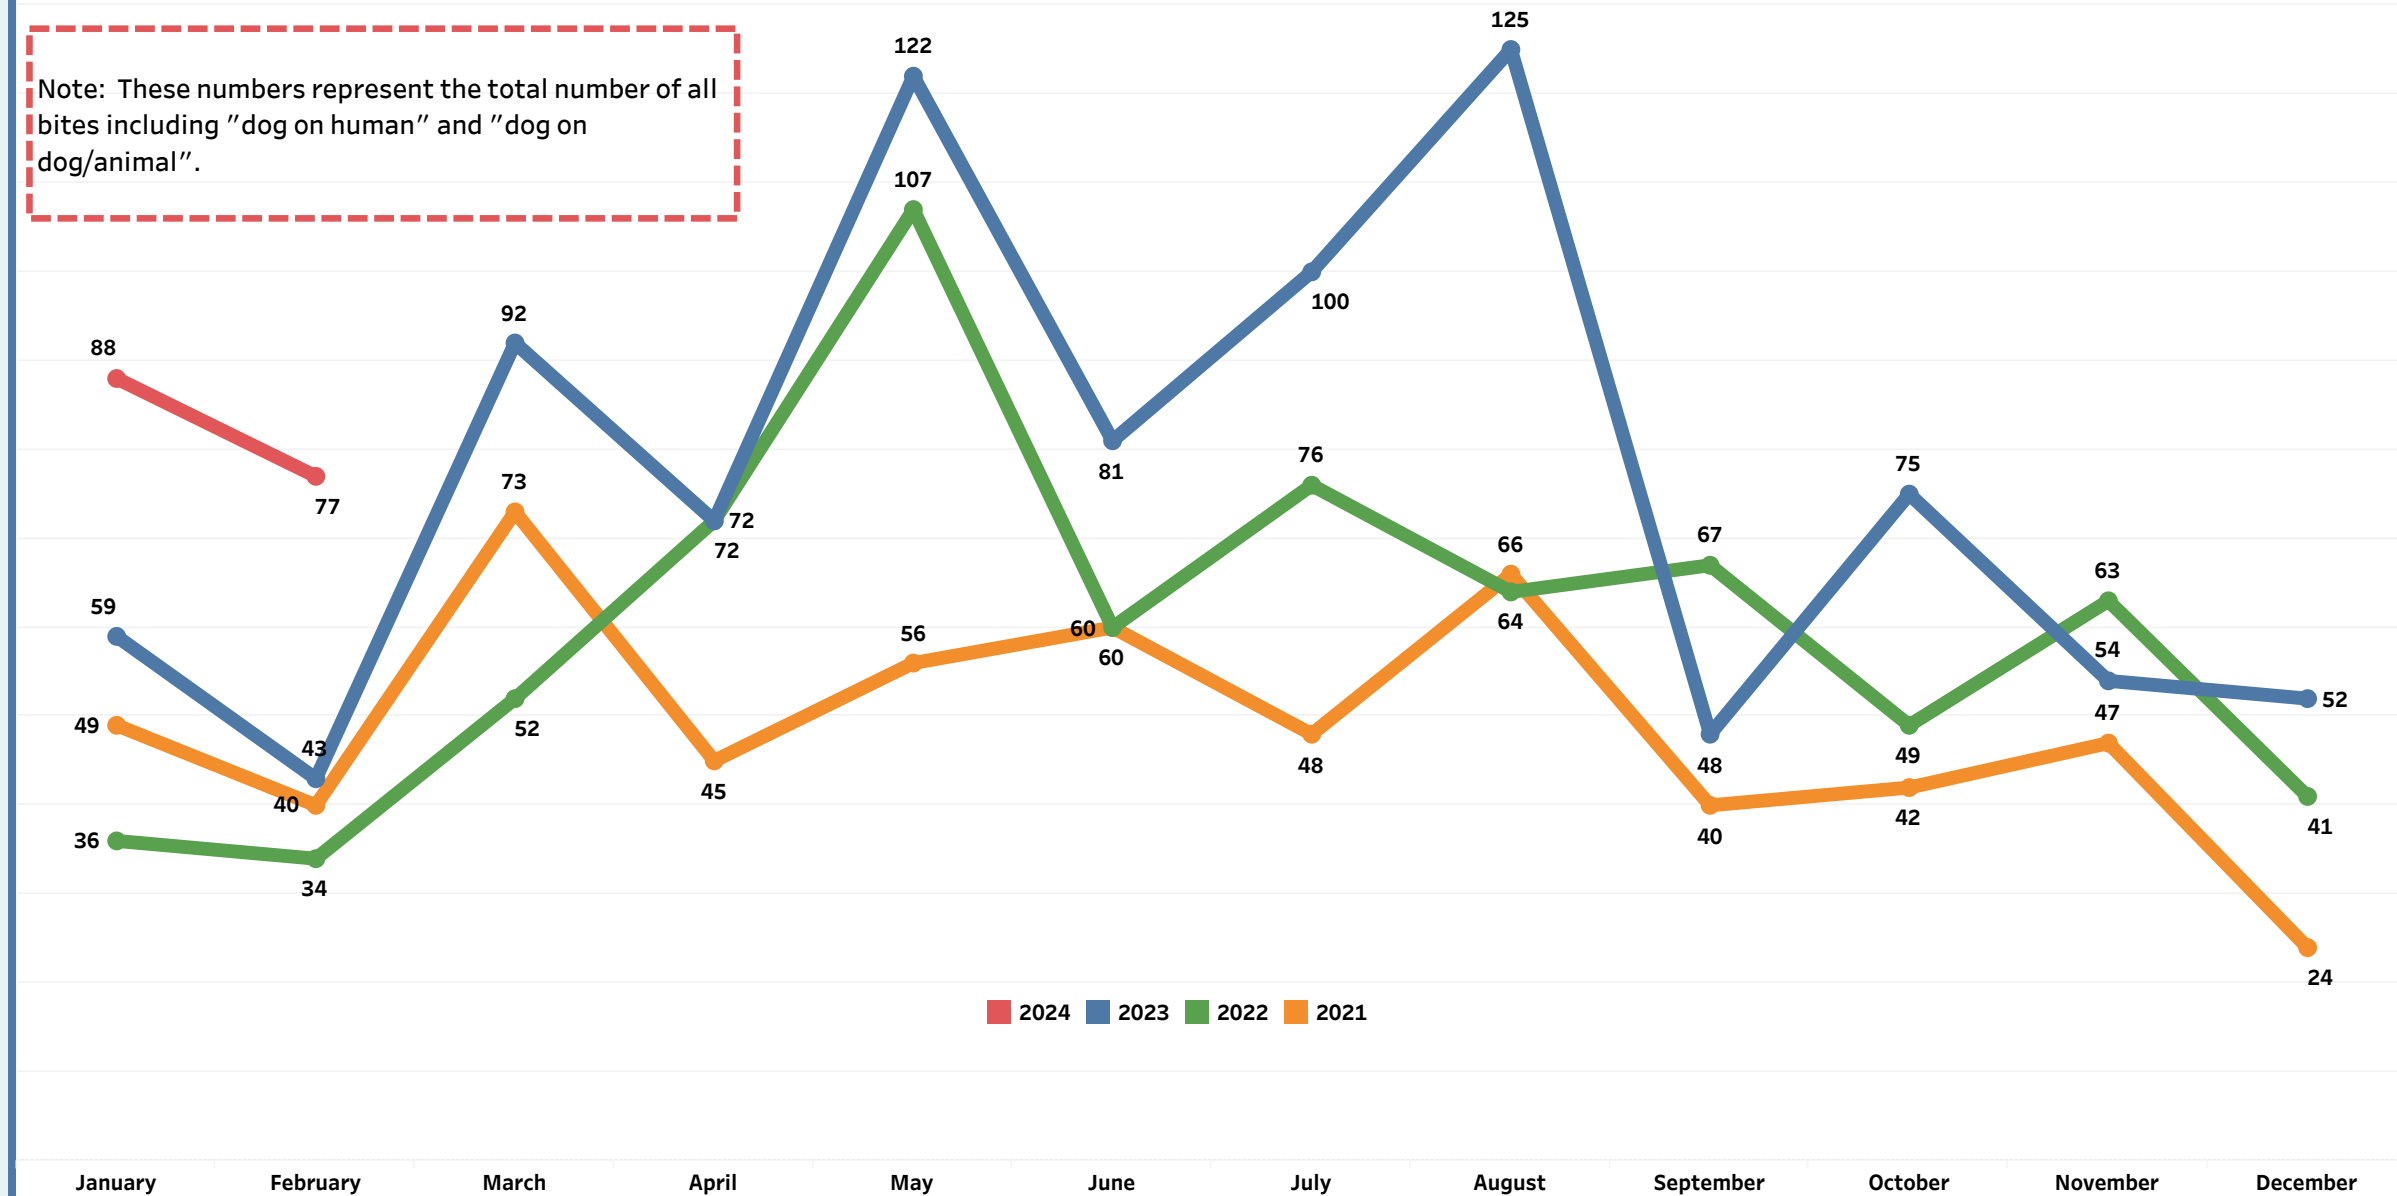

Detroit Animal Control

Monthly Metrics as of March 1, 2024

Monthly Metrics

Due to increased public interest in Detroit Animal Control, the General Services Department is making operational data available in an effort towards transparency. We believe it is important to give insight into the daily demands of Detroit Animal Control and to let the public and our partners know of our efforts on behalf of the citizens of Detroit.

Dog Bite Reporting

Displays the number of bite reports received by month .

Note: These numbers represent the total number of all bites including "dog on human" and "dog on dog/animal".

Detroit Animal Control

Monthly Metrics as of March 1, 2024

Monthly Metrics

Due to increased public interest in Detroit Animal Control, the General Services Department is making operational data available in an effort towards transparency. We believe it is important to give insight into the daily demands of Detroit Animal Control and to let the public and our partners know of our efforts on behalf of the citizens of Detroit.