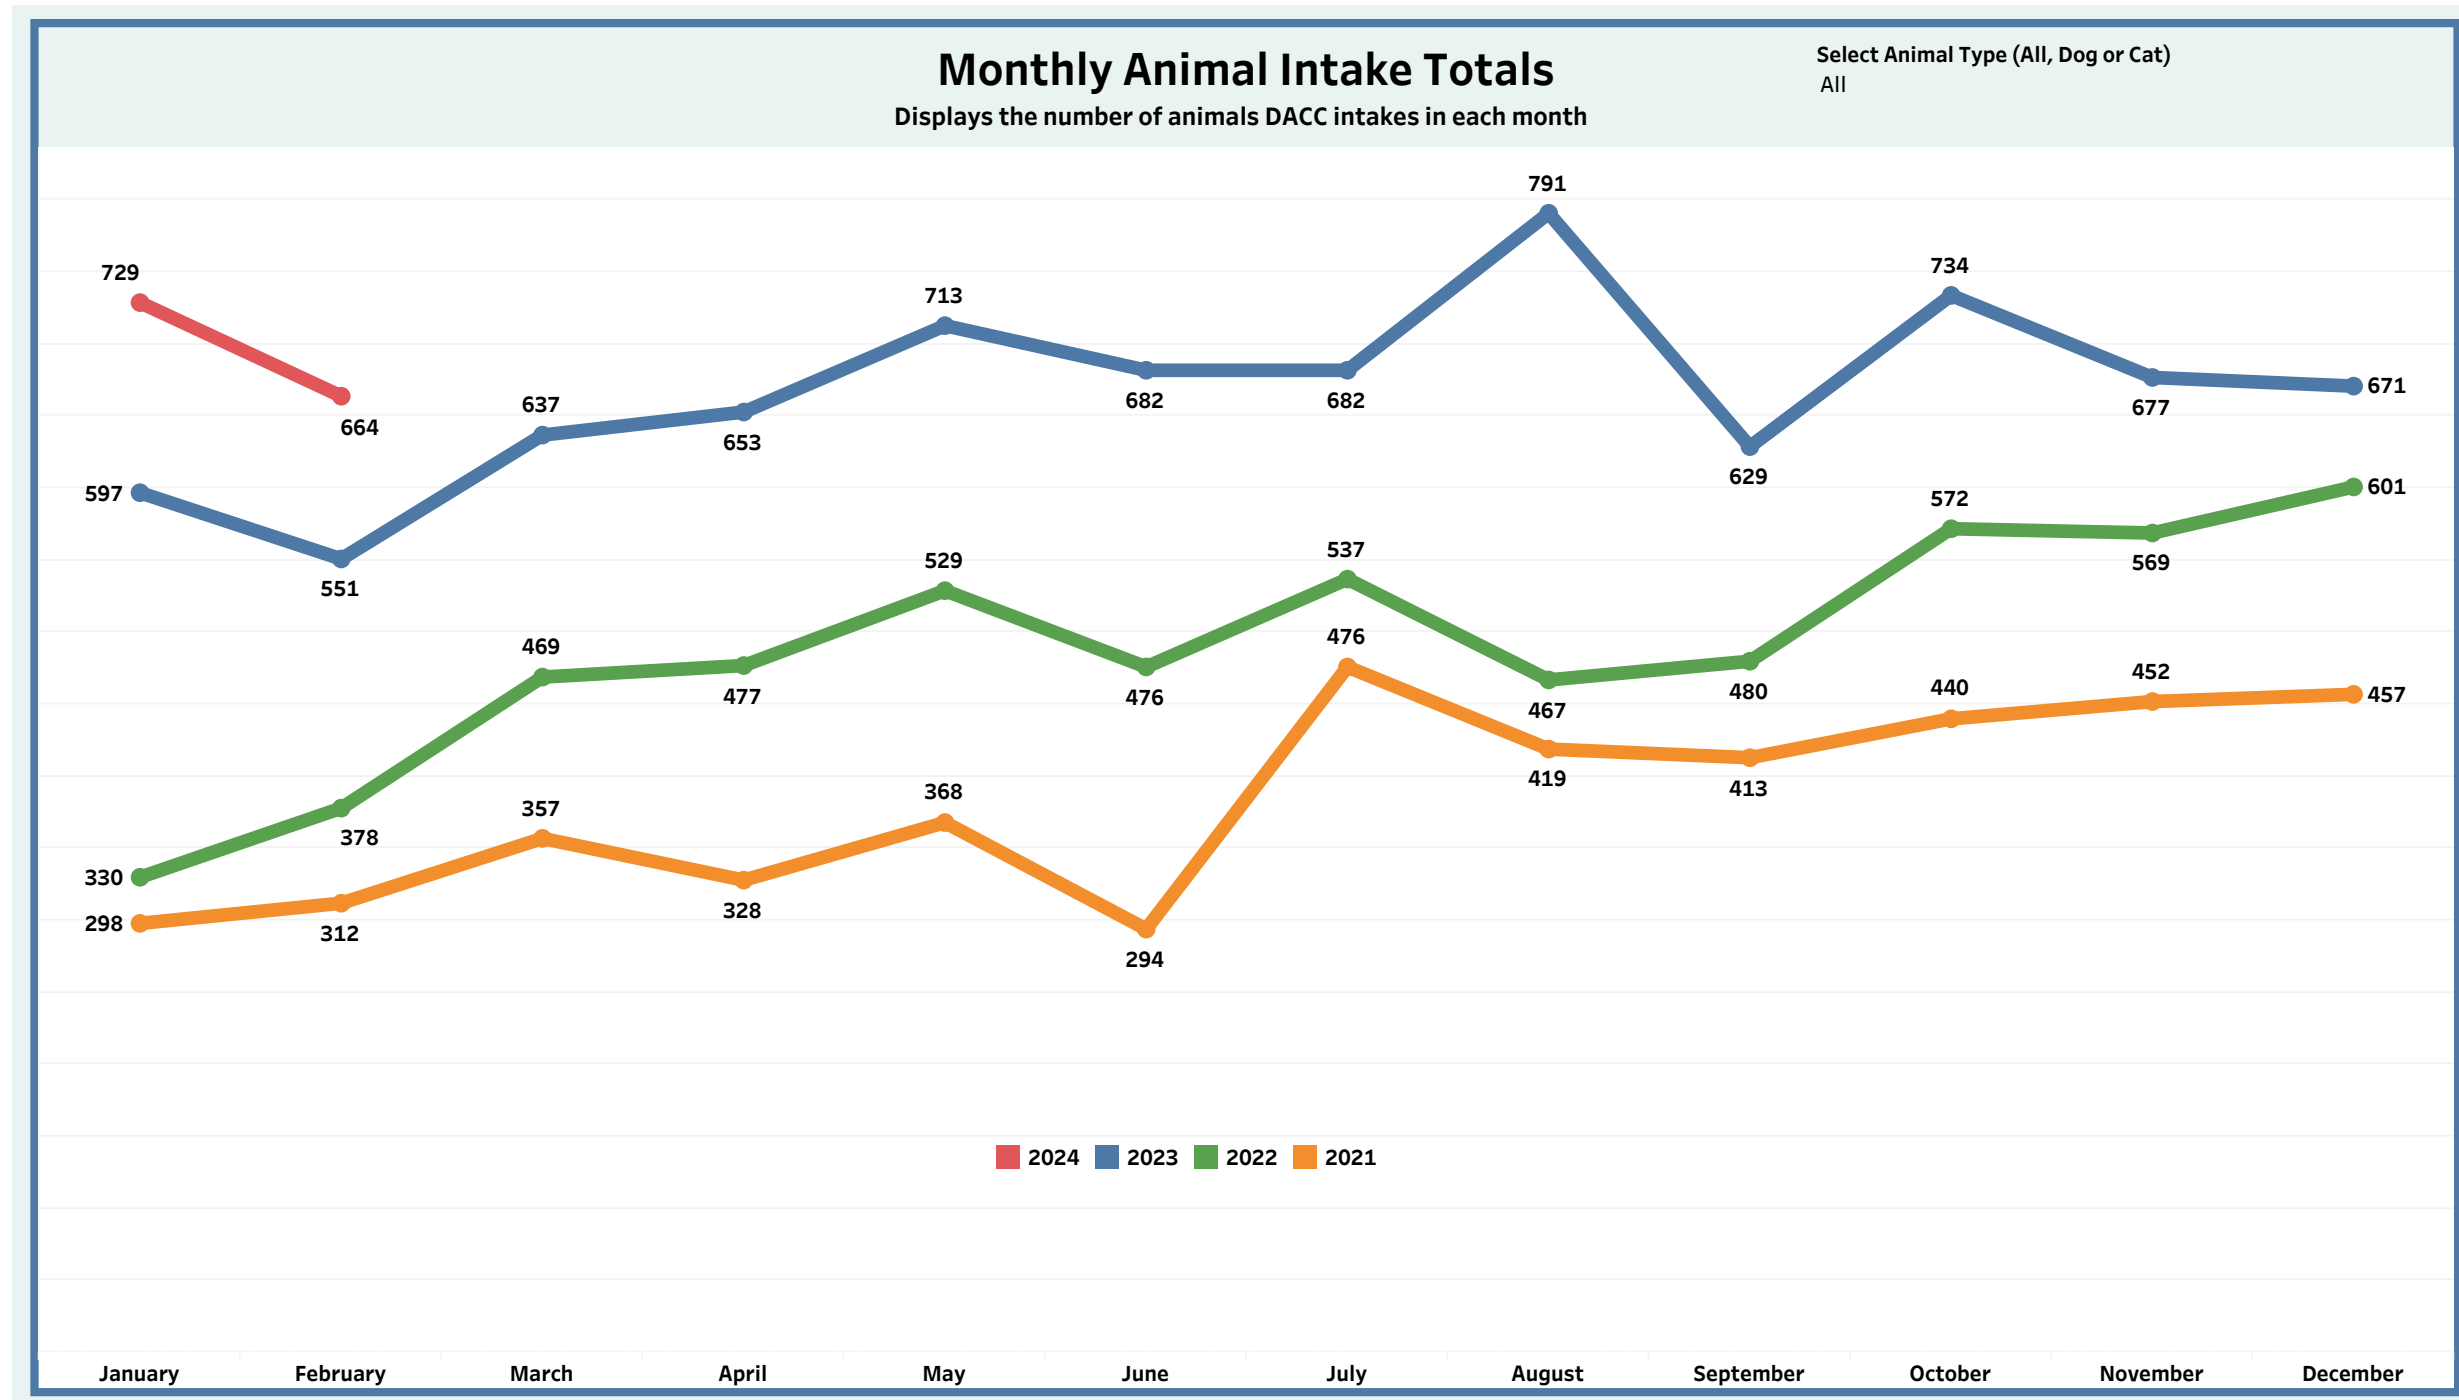

Detroit Animal Control

Monthly Metrics as of March 1, 2024

Monthly Metrics

Due to increased public interest in Detroit Animal Control, the General Services Department is making operational data available in an effort towards transparency. We believe it is important to give insight into the daily demands of Detroit Animal Control and to let the public and our partners know of our efforts on behalf of the citizens of Detroit.

You will find data since January 2021 in the following categories: **Dog Bite Reporting / ACO Responses / Monthly Intakes / Inbound calls to 922-DOGS/ Bites Reported & Confirmed**

- Dog Bite Reporting
- Animal Control Officer Responses
- Monthly Intakes
- Inbound Calls 922-DOGS
- Monthly DAC vs Health Department (HD) Bites Reported