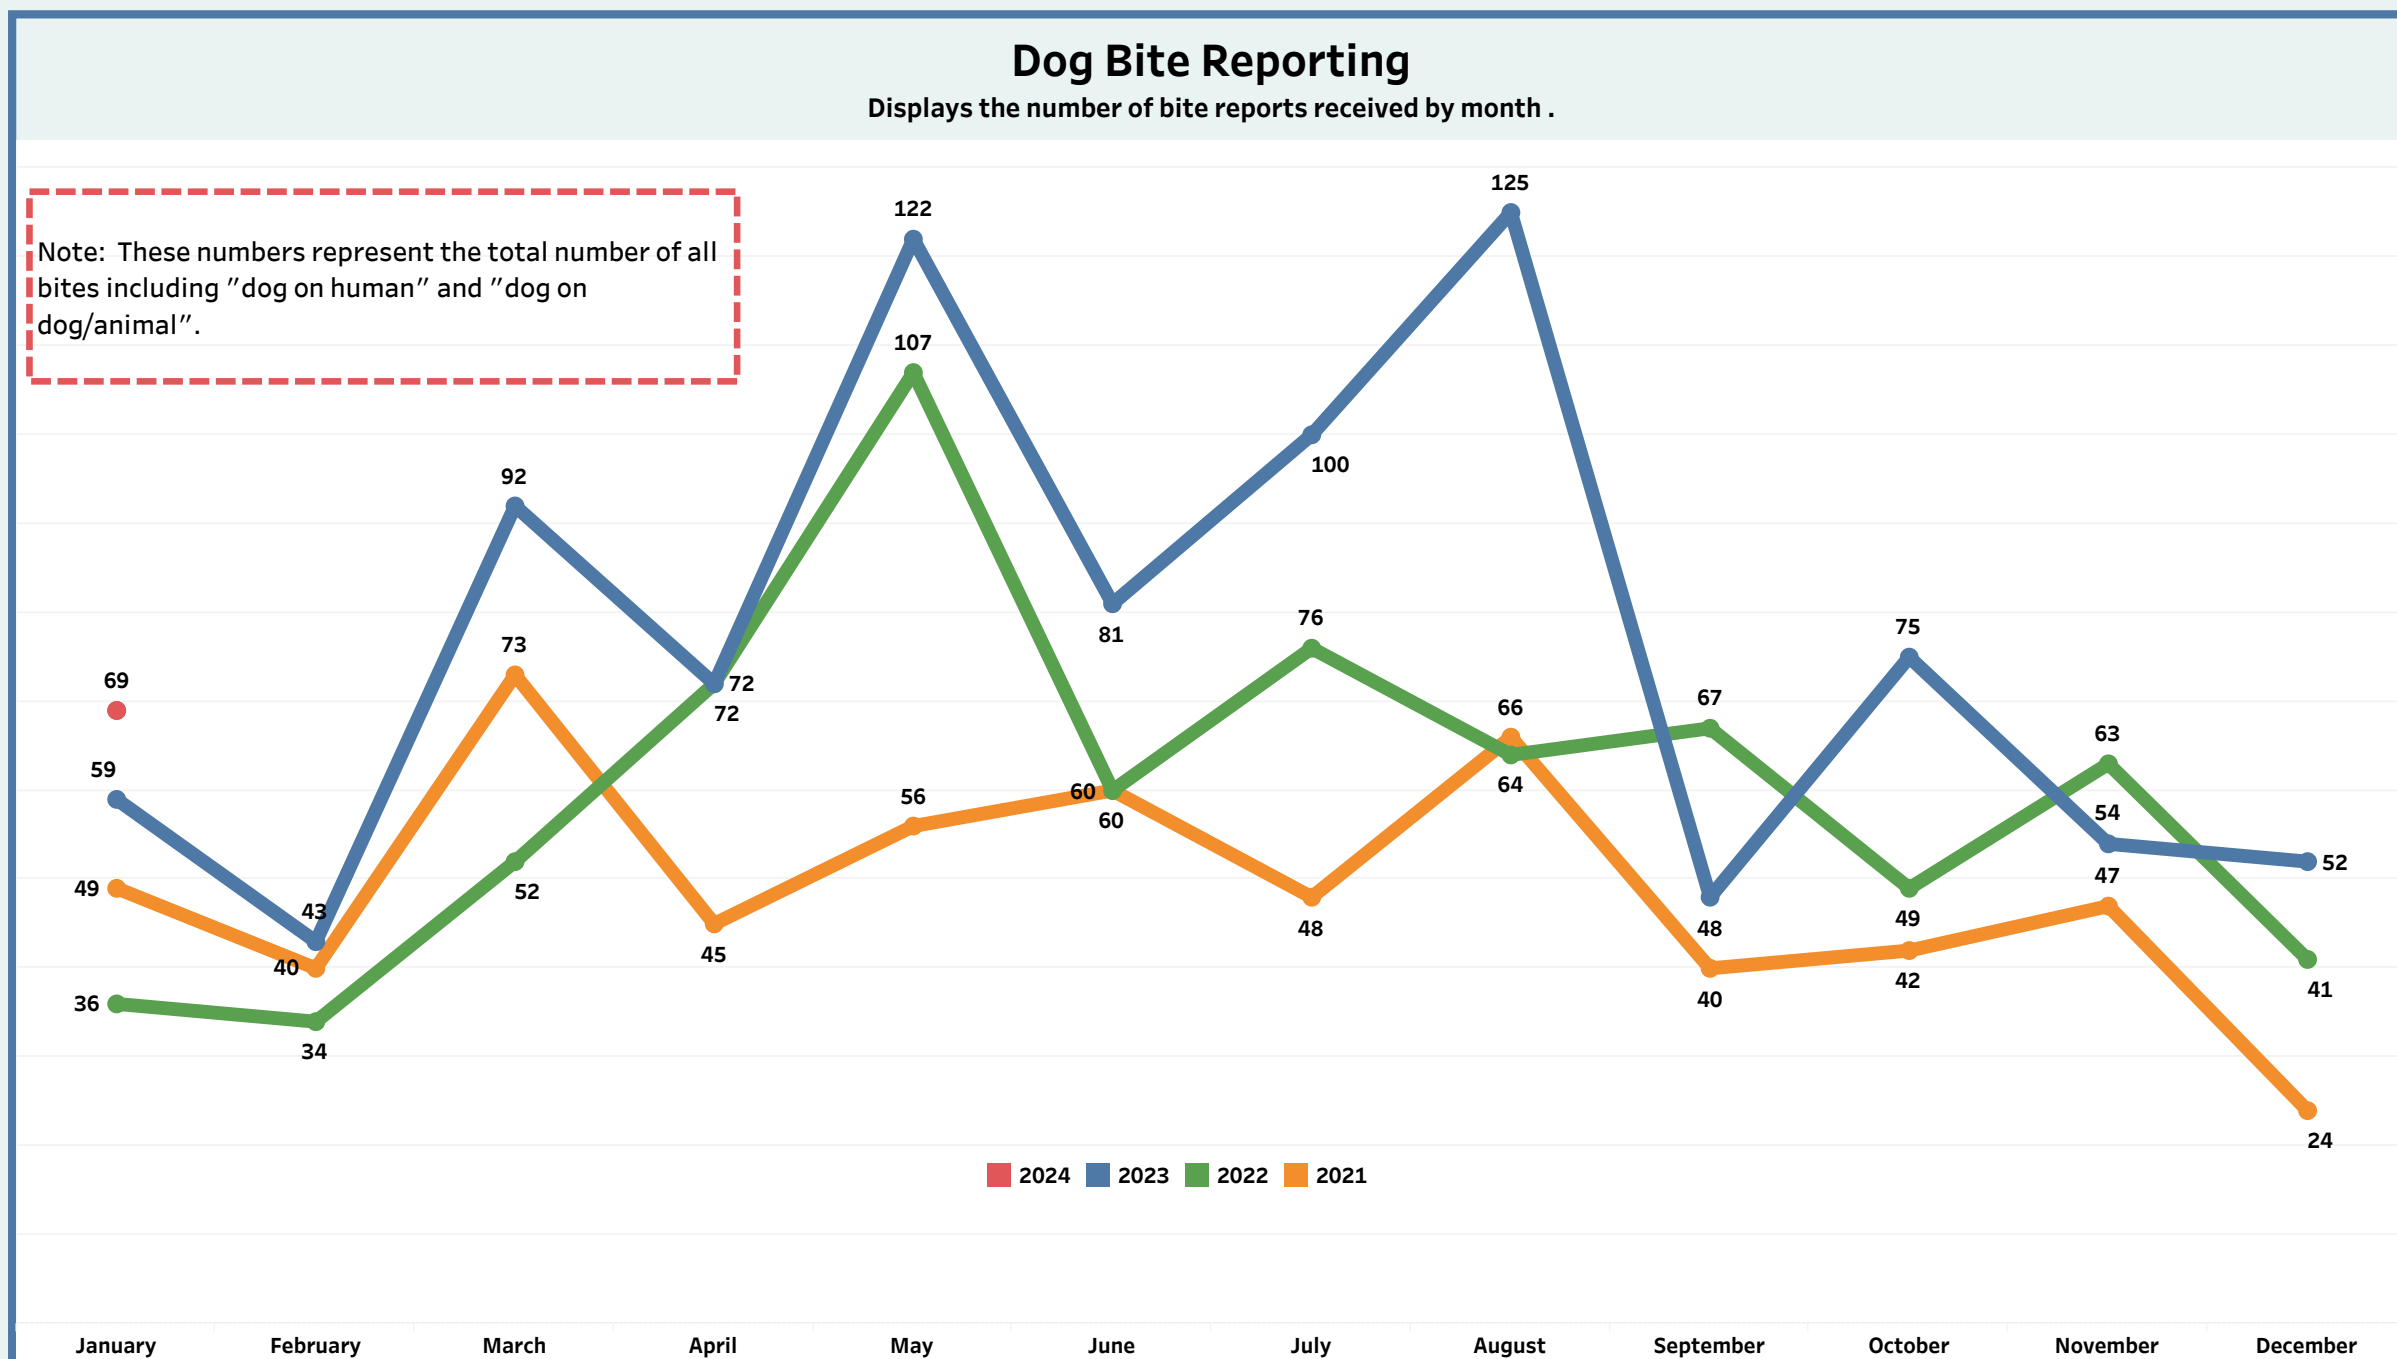

## Monthly Metrics as of February 1, 2023

### Monthly Metrics

Due to increased public interest in Detroit Animal Control, the General Services Department is making operational data available in an effort towards transparency. We believe it is important to give insight into the daily demands of Detroit Animal Control and to let the public and our partners know of our efforts on behalf of the citizens of Detroit.

You will find data since January 2021 in the following categories: **Dog Bite Reporting** / ACO Responses / Monthly Intakes / Inbound calls to 922-DOGS/ Bites Reported & Confirmed

Dog Bite Reporting	Animal Control Officer Responses	Monthly Intakes	Inbound Calls 922-DOGS	Monthly DAC vs Health Department (HD) Bites Reported
--------------------	----------------------------------	-----------------	------------------------	--

### Dog Bite Reporting

Displays the number of bite reports received by month .

Note: These numbers represent the total number of all bites including "dog on human" and "dog on dog/animal".