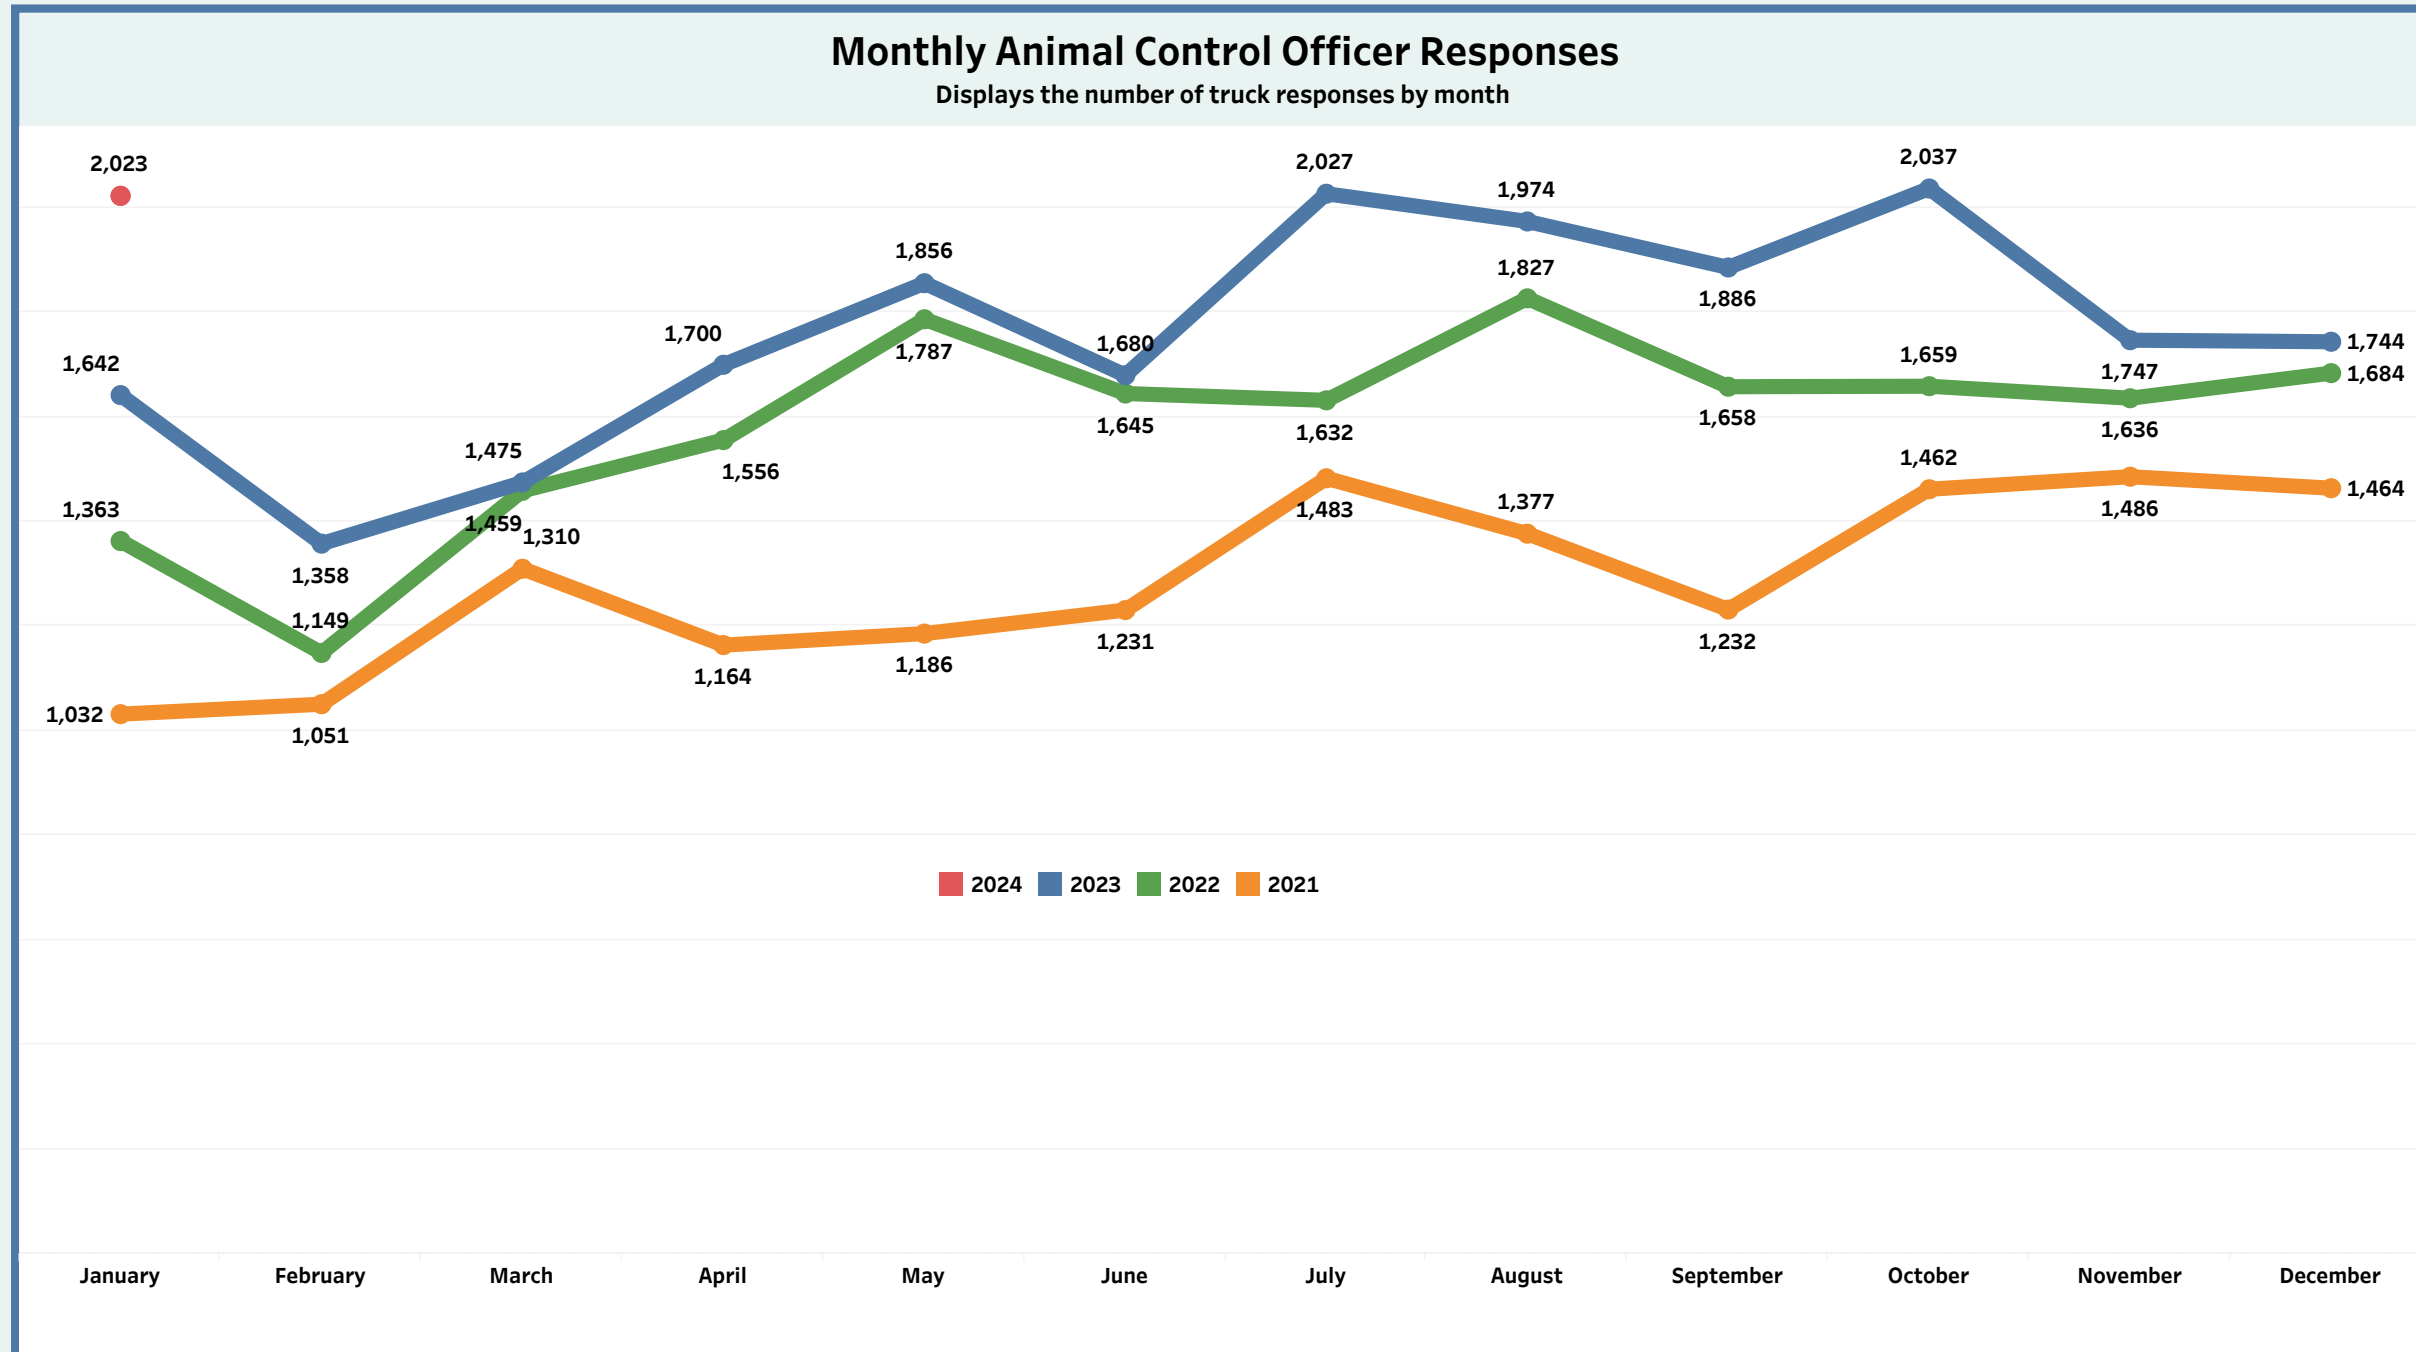

Detroit Animal Control

Monthly Metrics as of February 1, 2023

Monthly Metrics

Due to increased public interest in Detroit Animal Control, the General Services Department is making operational data available in an effort towards transparency. We believe it is important to give insight into the daily demands of Detroit Animal Control and to let the public and our partners know of our efforts on behalf of the citizens of Detroit.

You will find data since January 2021 in the following categories: **Dog Bite Reporting / ACO Responses / Monthly Intakes / Inbound calls to 922-DOGS/ Bites Reported & Confirmed**

Dog Bite Reporting	Animal Control Officer Responses	Monthly Intakes	Inbound Calls 922-DOGS	Monthly DAC vs Health Department (HD) Bites Reported

Monthly Animal Control Officer Responses

Displays the number of truck responses by month