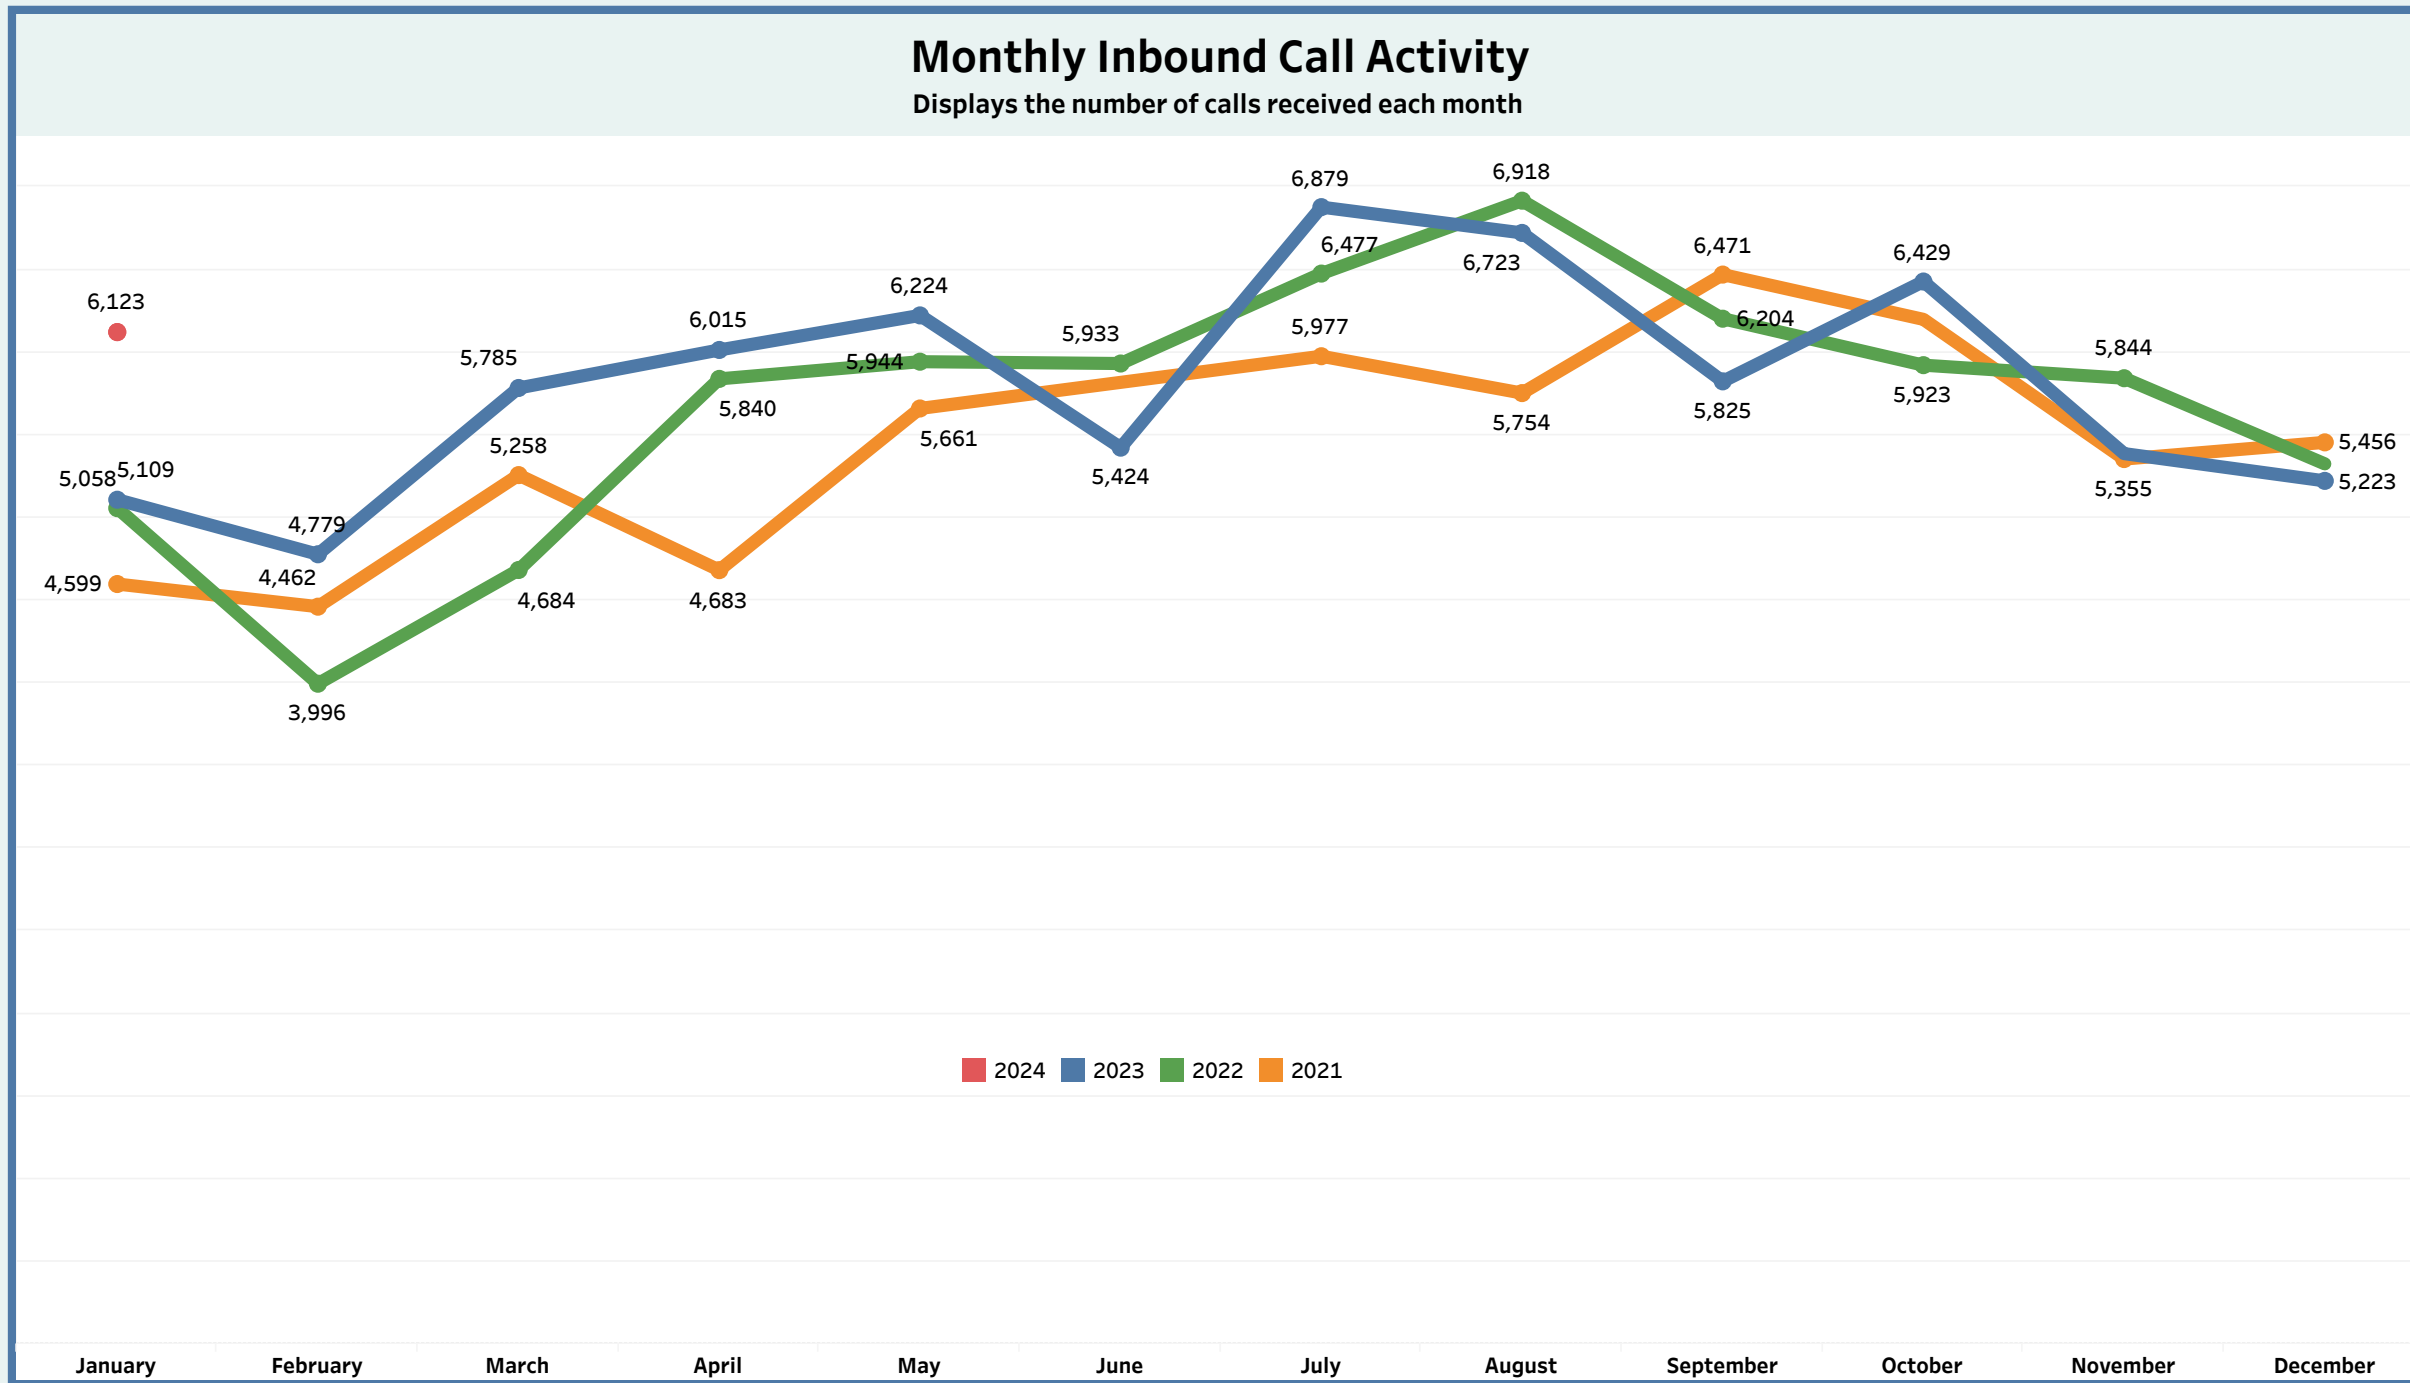

## Monthly Metrics as of February 1, 2023

### Monthly Inbound Call Activity

Displays the number of calls received each month