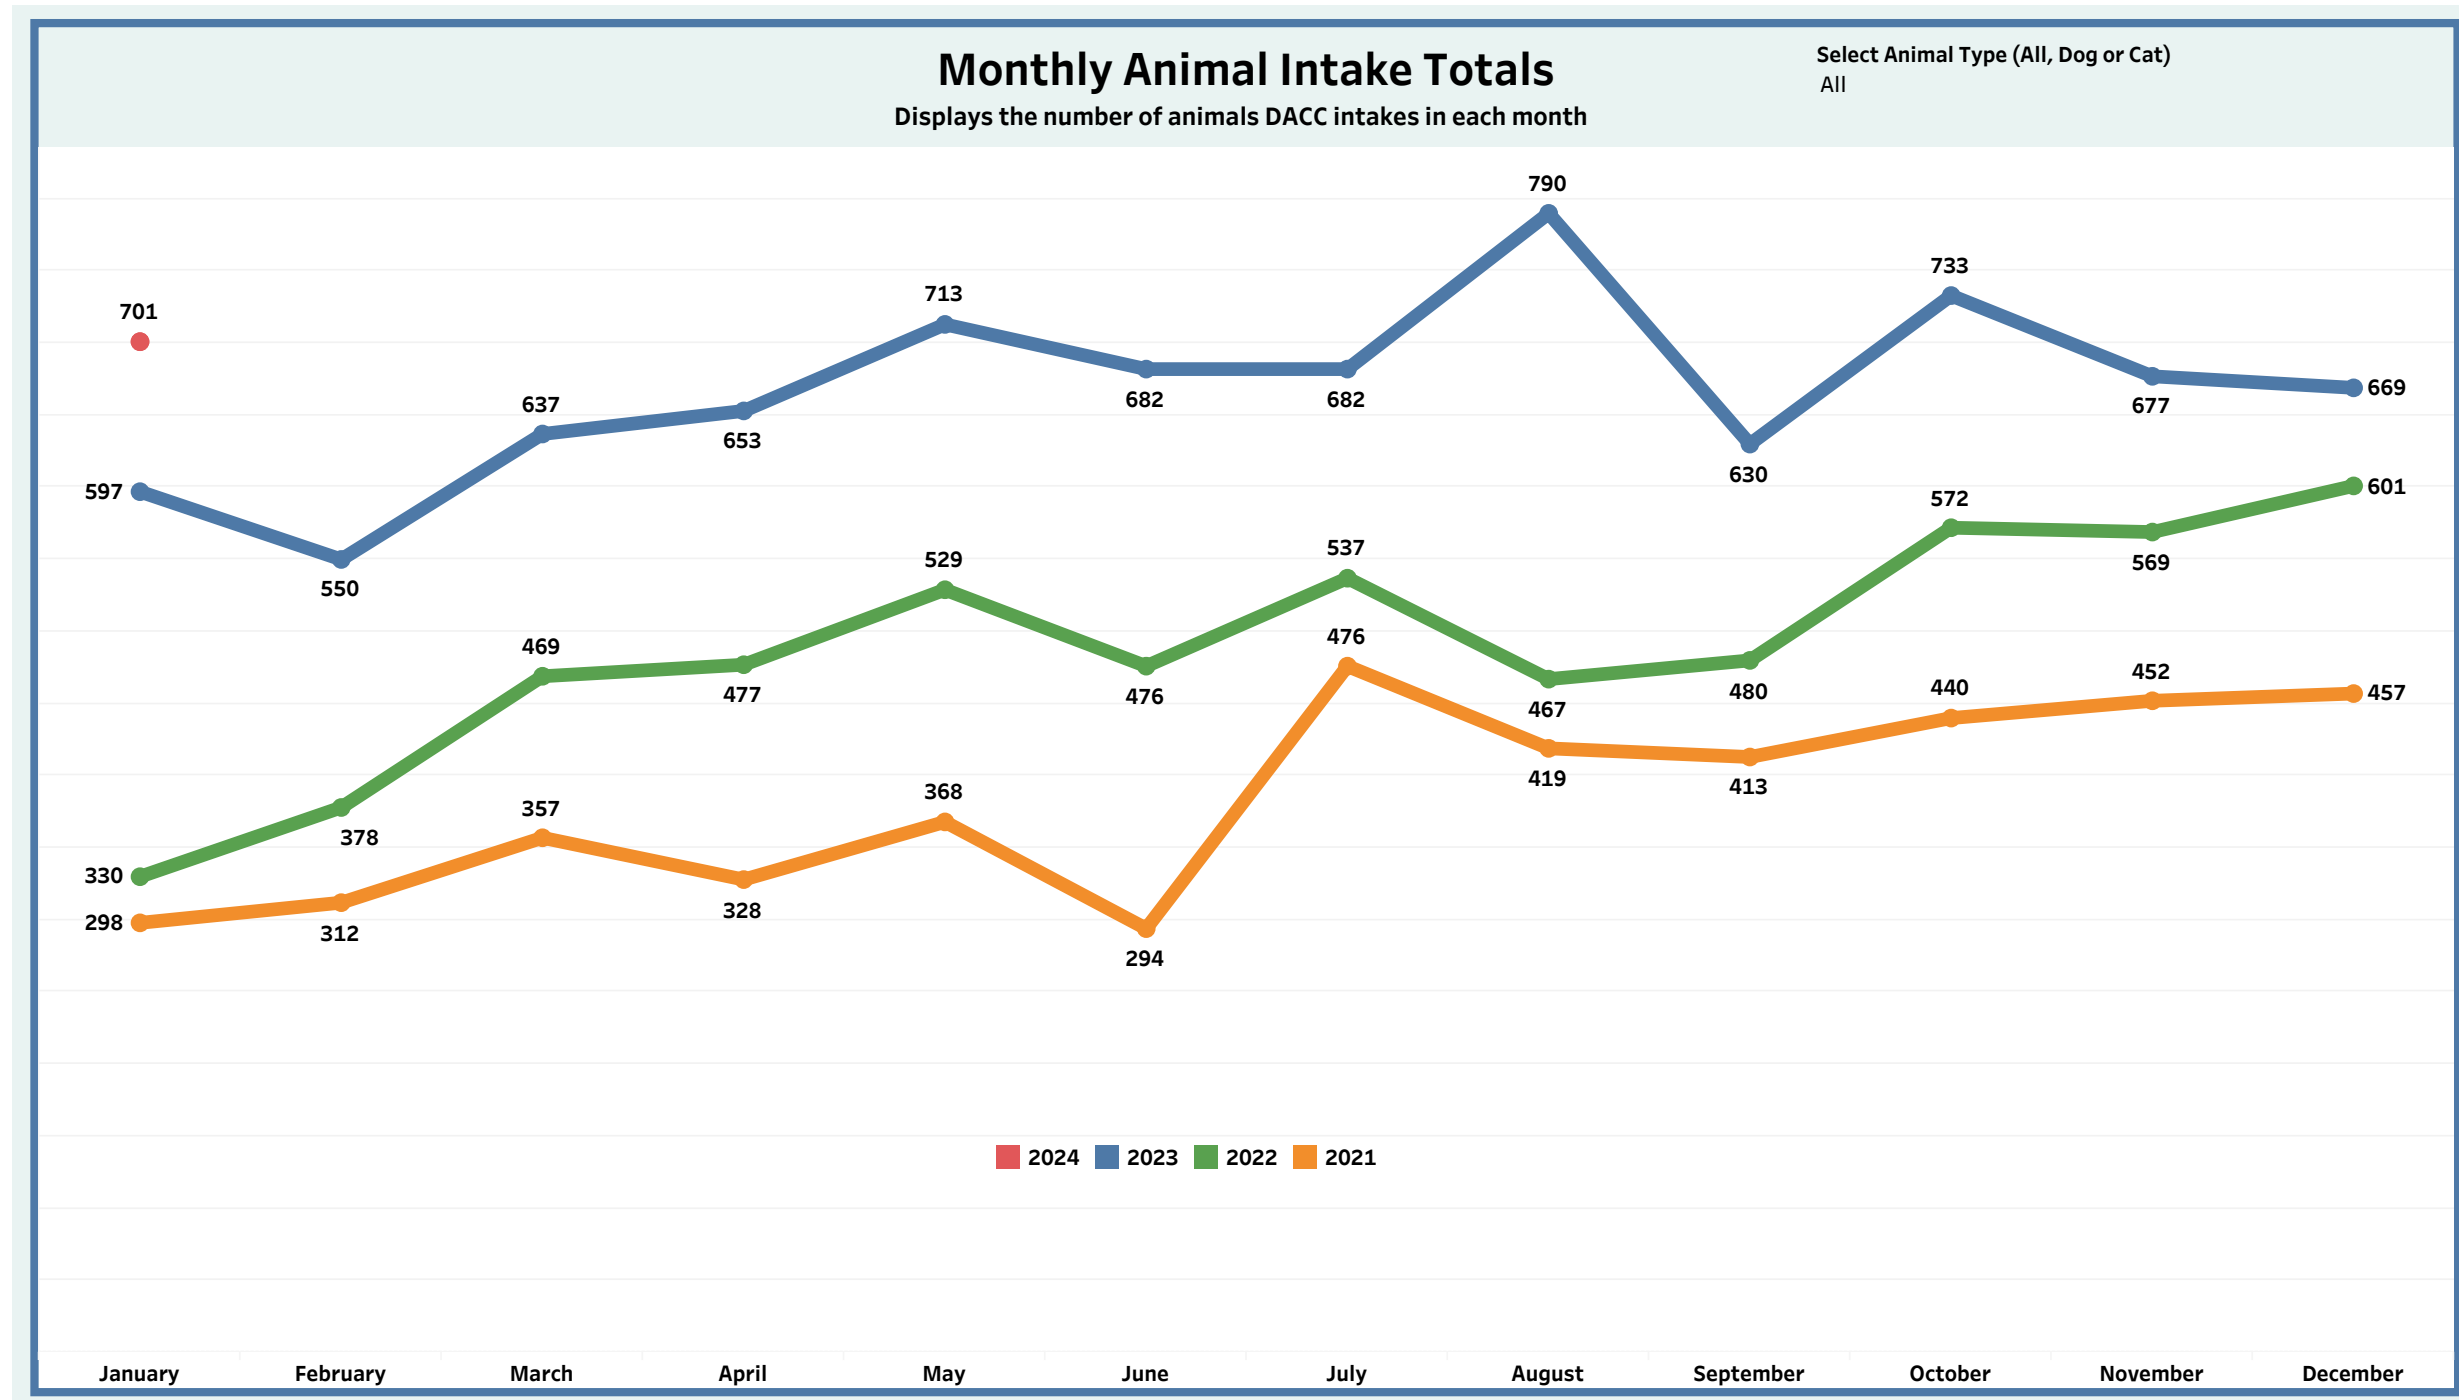

Detroit Animal Control

Monthly Metrics as of February 1, 2023

Monthly Metrics

Due to increased public interest in Detroit Animal Control, the General Services Department is making operational data available in an effort towards transparency. We believe it is important to give insight into the daily demands of Detroit Animal Control and to let the public and our partners know of our efforts on behalf of the citizens of Detroit.

You will find data since January 2021 in the following categories: **Dog Bite Reporting / ACO Responses / Monthly Intakes / Inbound calls to 922-DOGS/ Bites Reported & Confirmed**

- Dog Bite Reporting
- Animal Control Officer Responses
- Monthly Intakes
- Inbound Calls 922-DOGS
- Monthly DAC vs Health Department (HD) Bites Reported