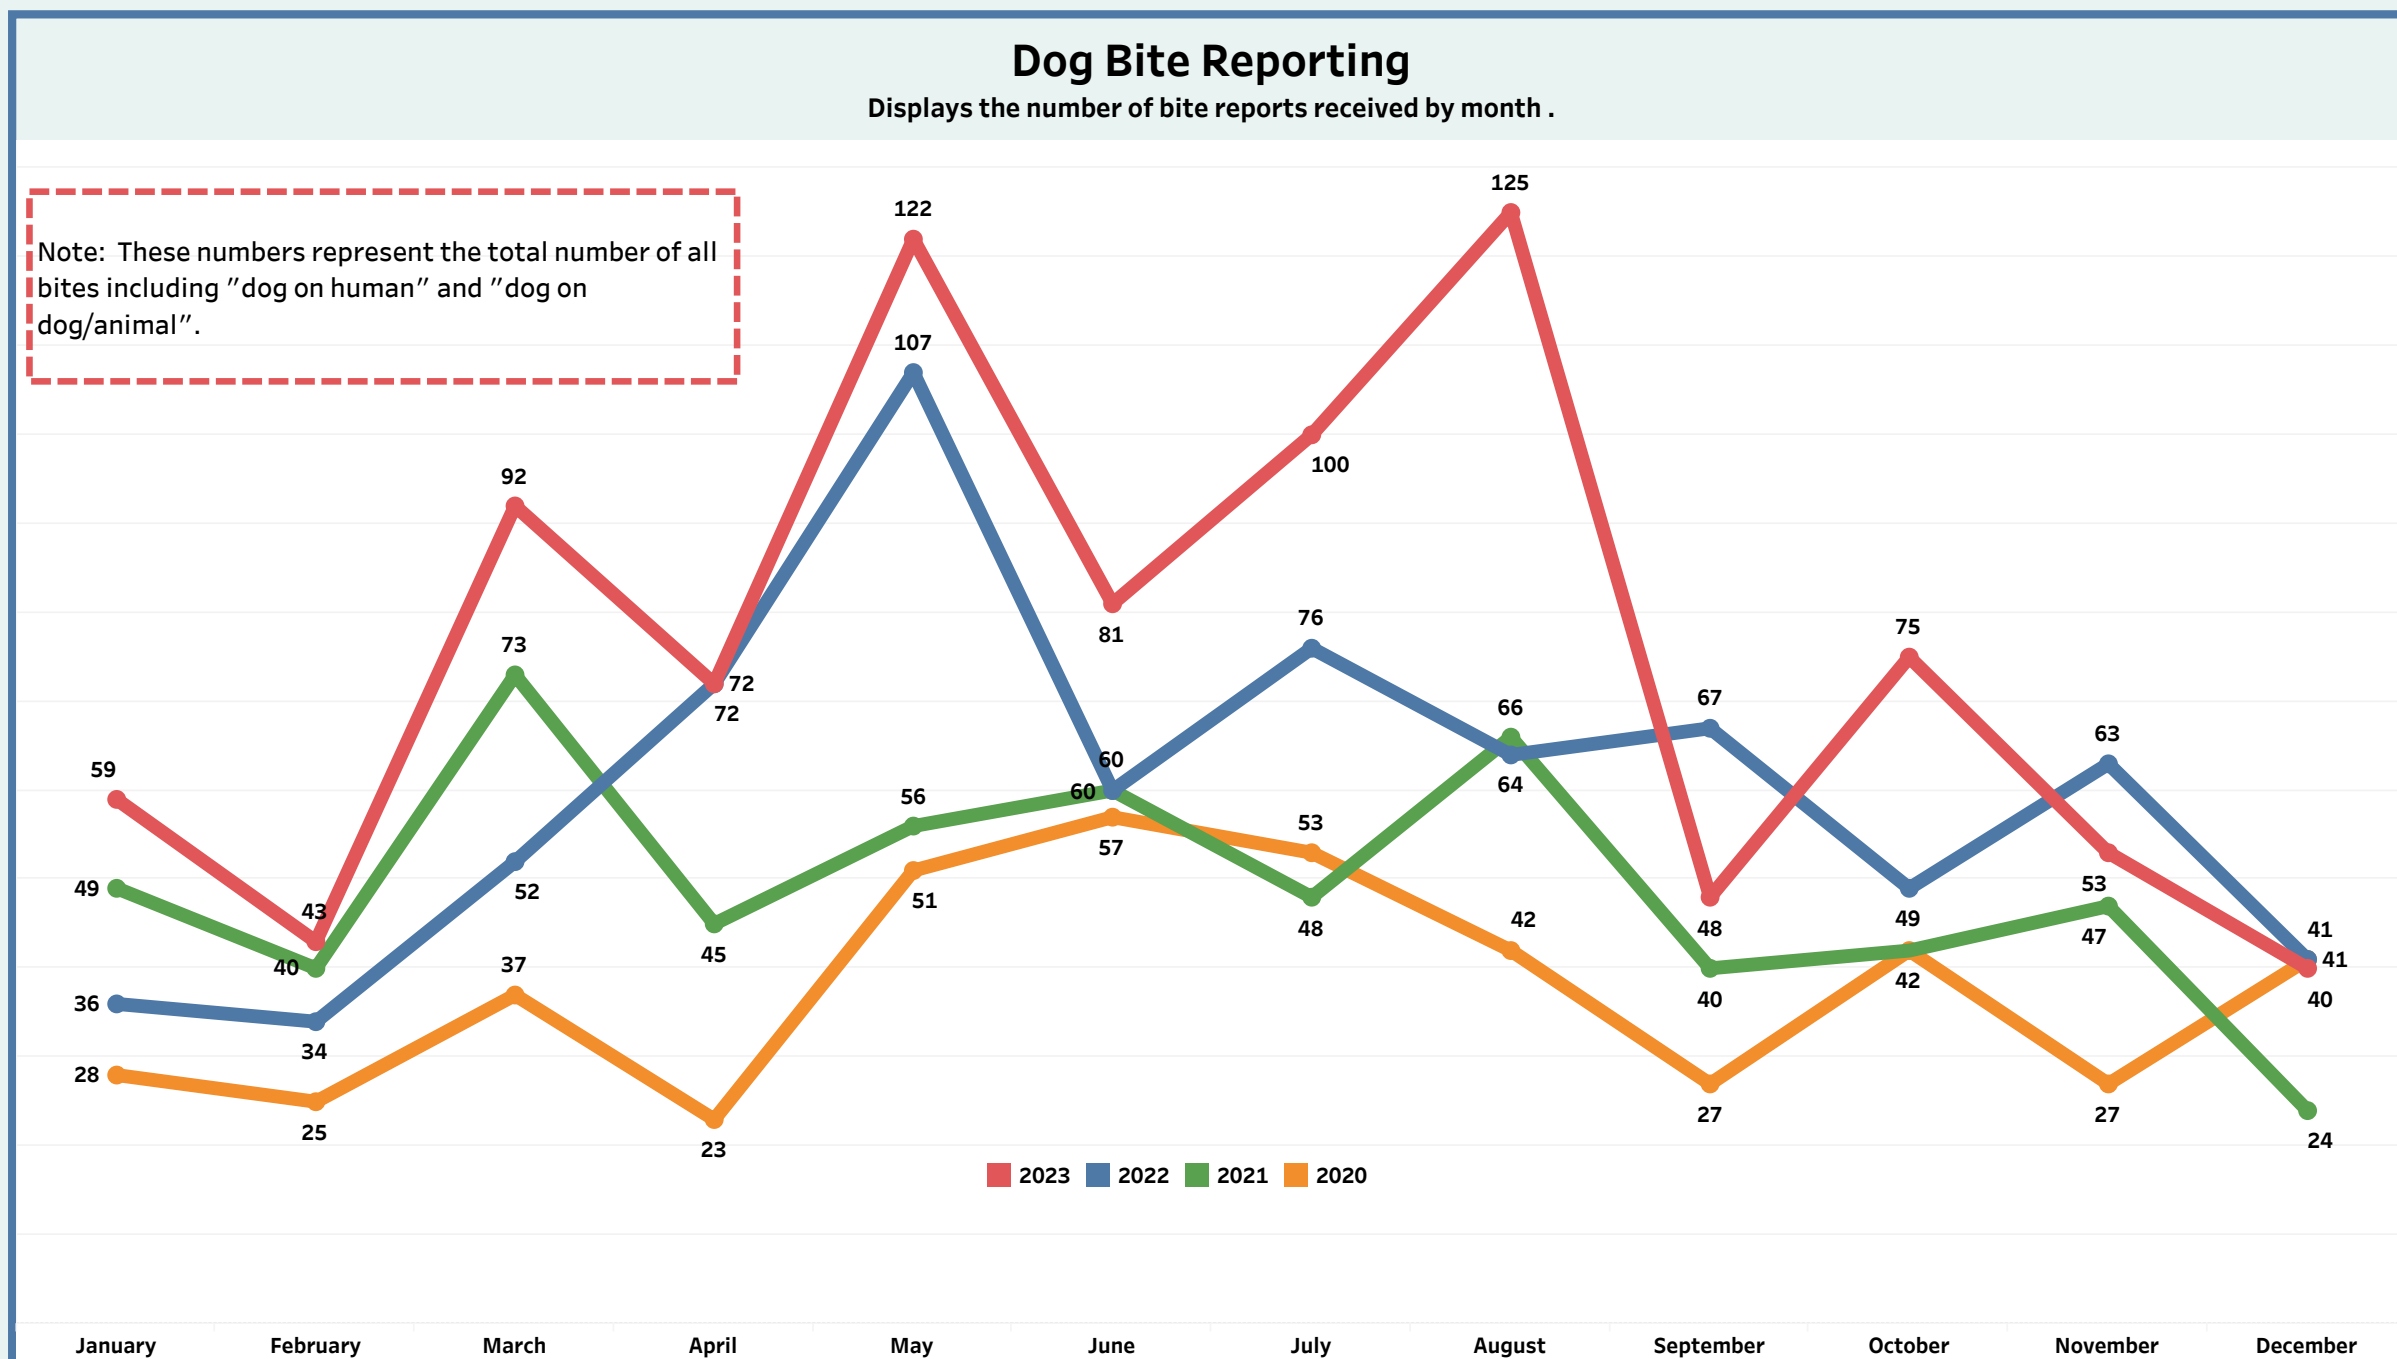

## Monthly Metrics as of January 1, 2024

### Monthly Metrics

Due to increased public interest in Detroit Animal Control, the General Services Department is making operational data available in an effort towards transparency. We believe it is important to give insight into the daily demands of Detroit Animal Control and to let the public and our partners know of our efforts on behalf of the citizens of Detroit.

You will find data since January 2020 in the following categories: **Dog Bite Reporting** / **ACO Responses** / **Monthly Intakes** / **Inbound calls to 922-DOGS**

Dog Bite Reporting	Animal Control Officer Responses	Monthly Intakes	Inbound Calls 922-DOGS	Monthly DAC vs Health Department (HD) Bites Reported
--------------------	----------------------------------	-----------------	------------------------	--

### Dog Bite Reporting

Displays the number of bite reports received by month .

Note: These numbers represent the total number of all bites including "dog on human" and "dog on dog/animal".