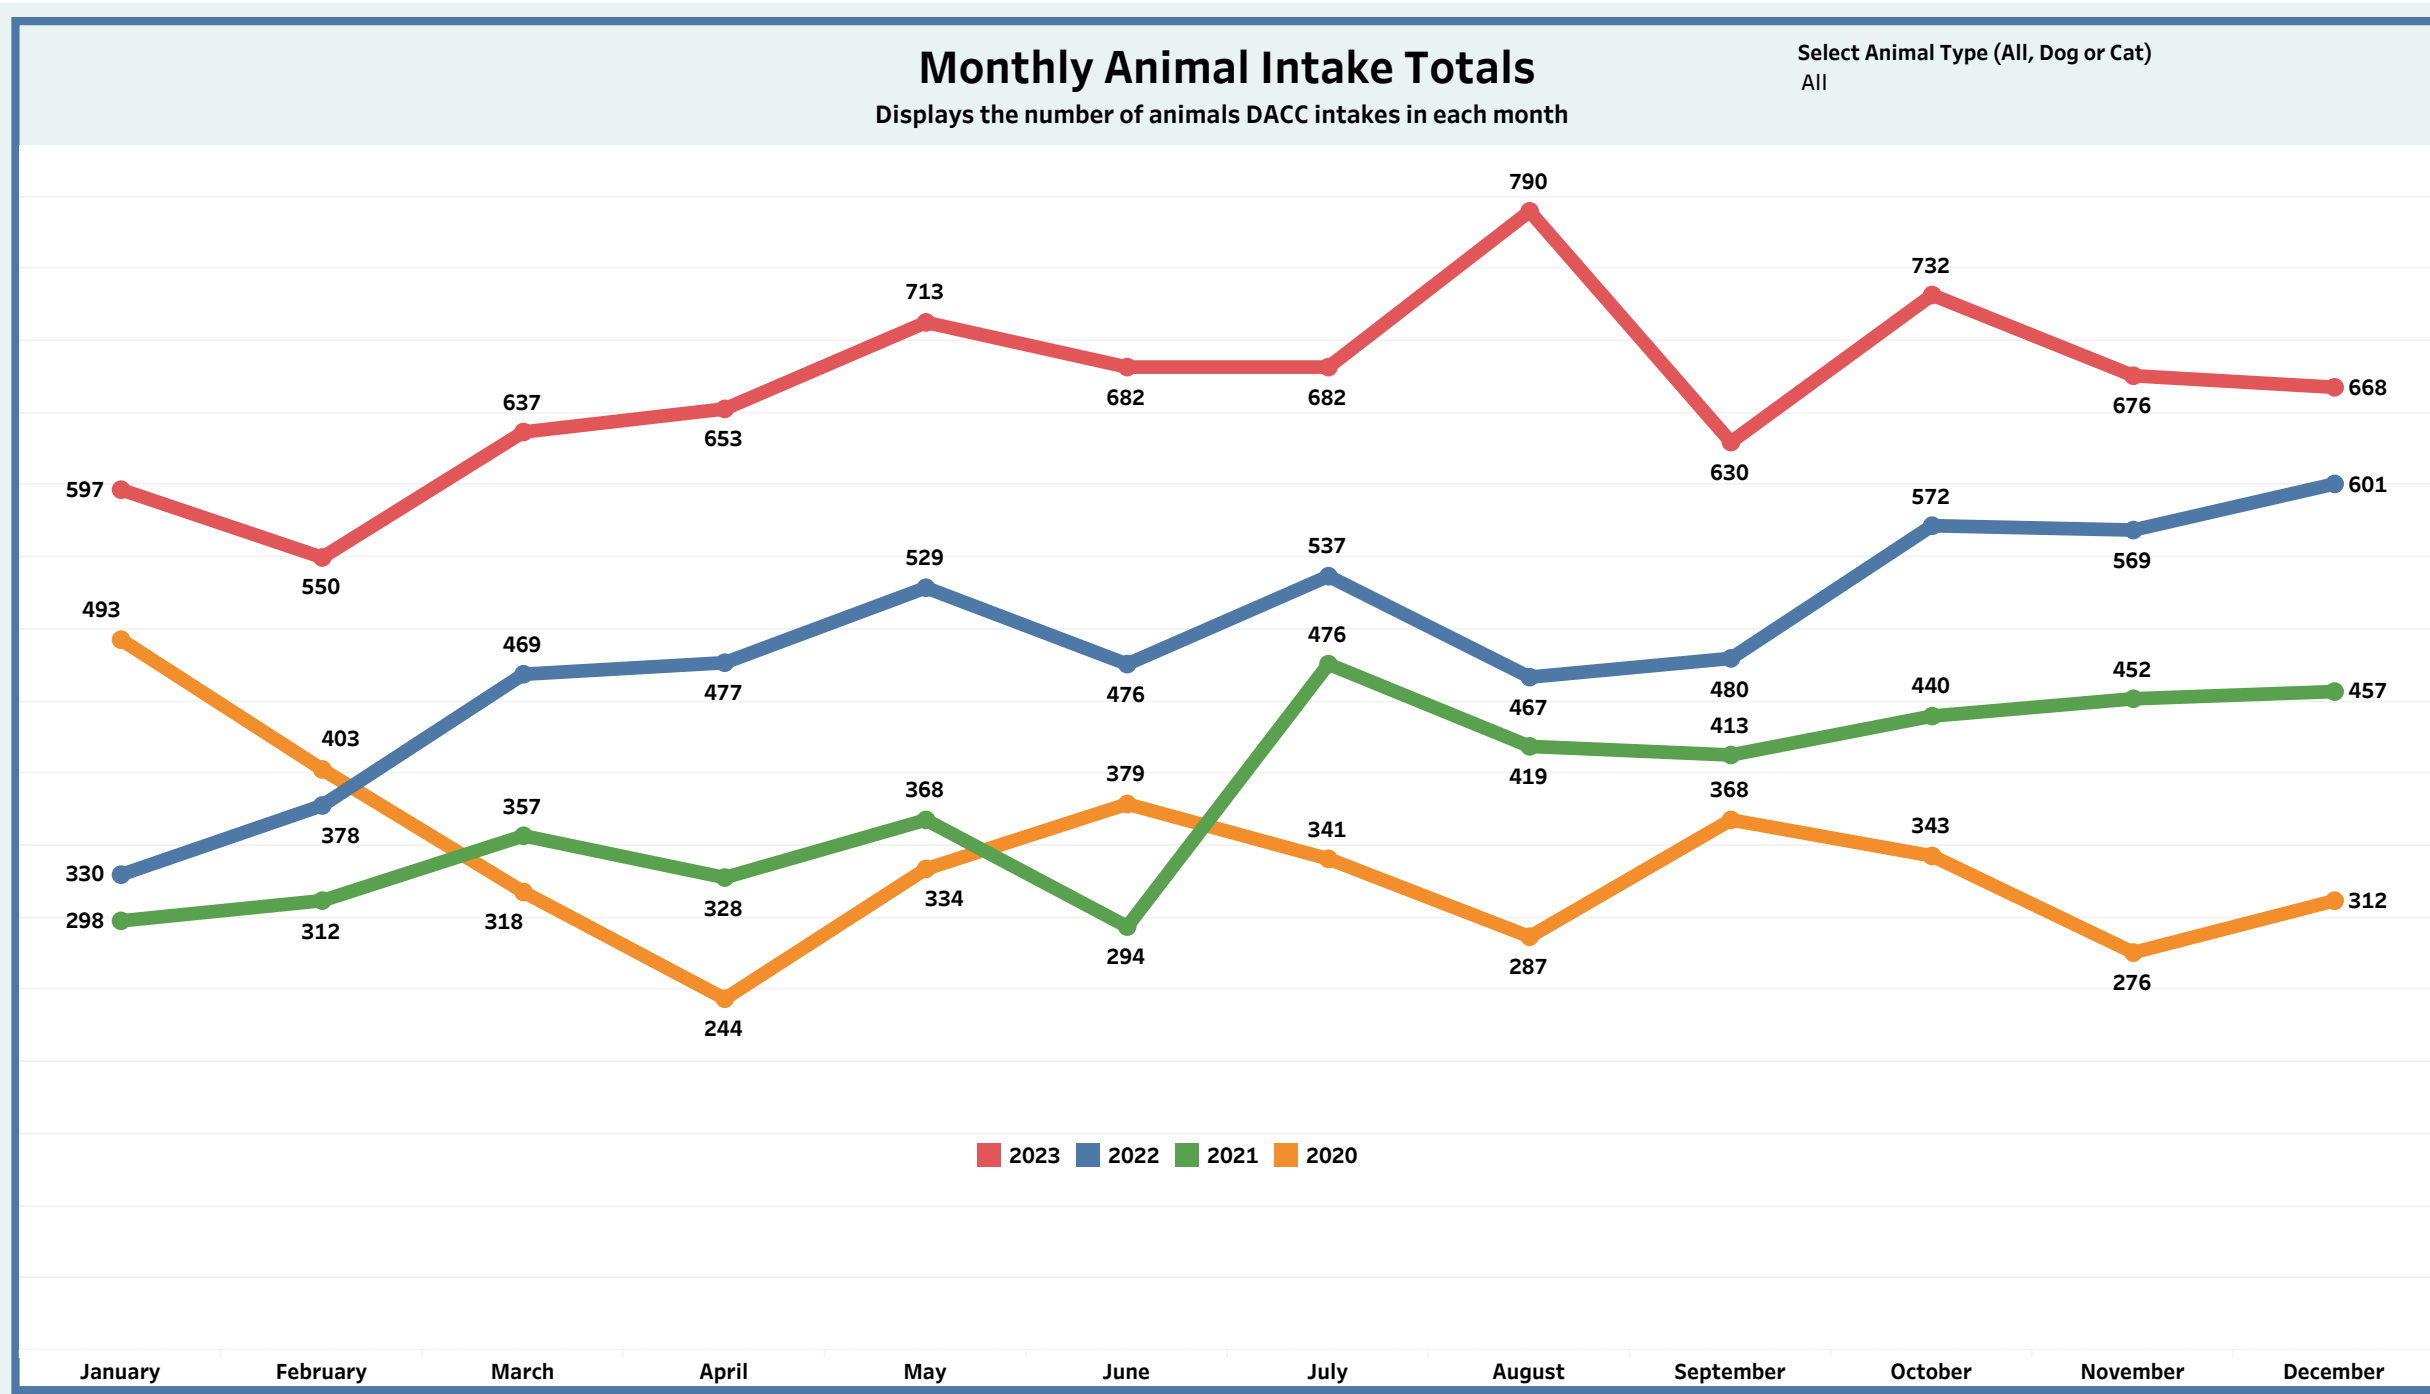

## Monthly Metrics as of January 1, 2024

You will find data since January 2020 in the following categories: **Dog Bite Reporting** / **ACO Responses** / **Monthly Intakes** / **Inbound calls to 922-DOGS**

- Dog Bite Reporting
- Animal Control Officer Responses
- Monthly Intakes
- Inbound Calls 922-DOGS
- Monthly DAC vs Health Department (HD) Bites Reported

### Monthly Animal Intake Totals

Displays the number of animals DACC intakes in each month

Select Animal Type (All, Dog or Cat)

All