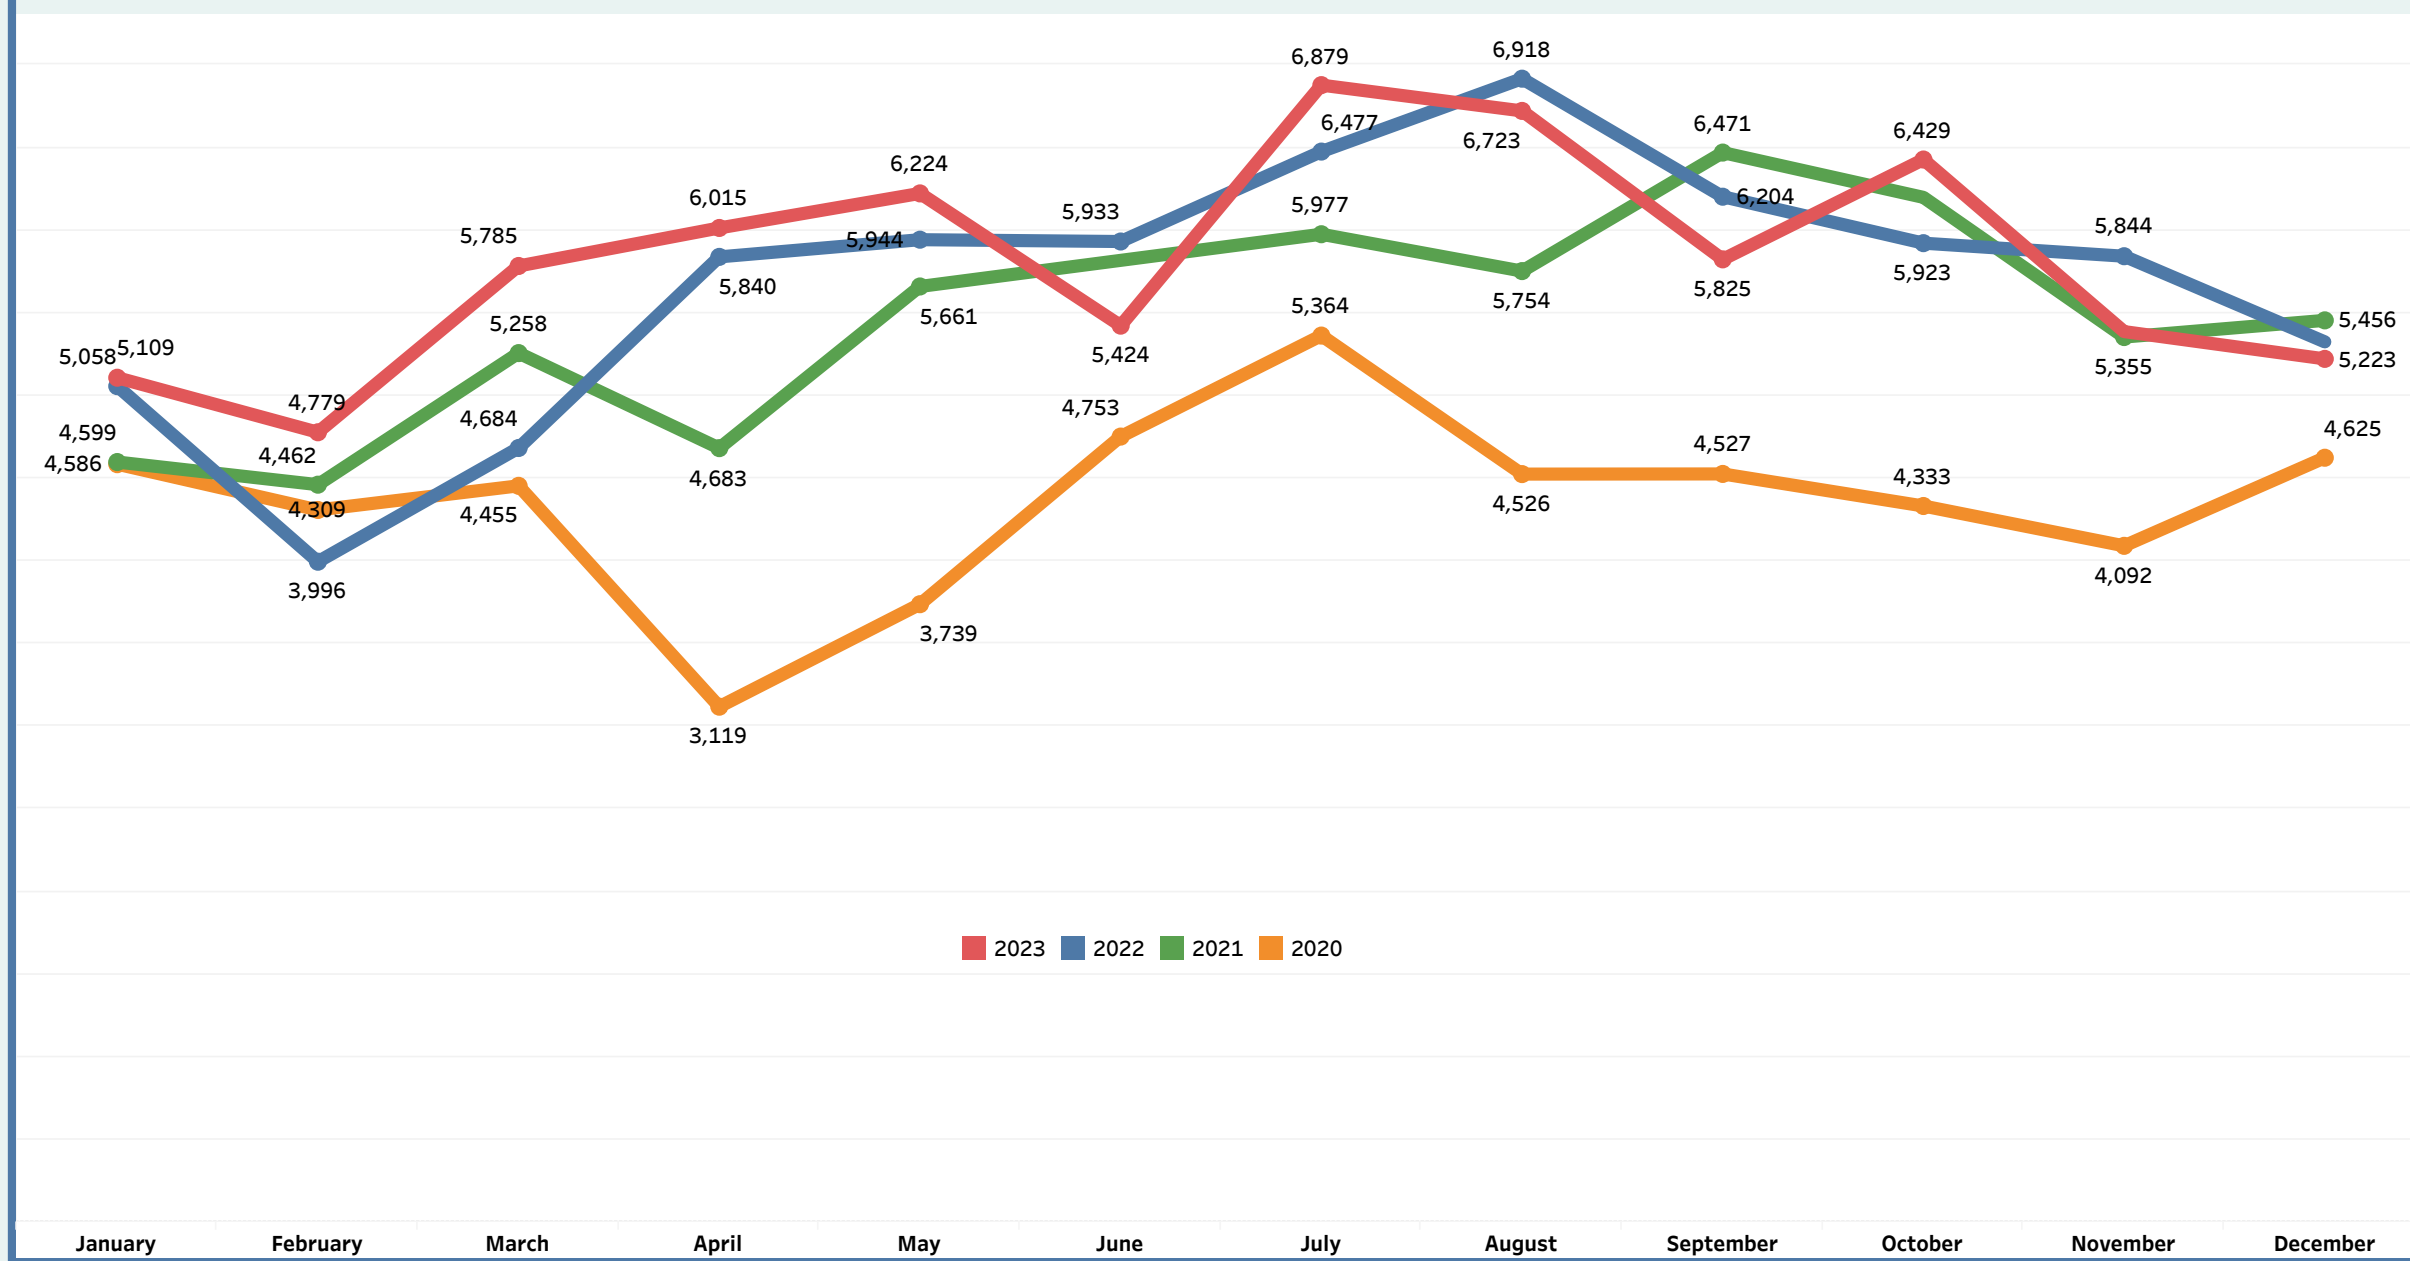

## Monthly Metrics as of January 1, 2024

### Monthly Inbound Call Activity

Displays the number of calls received each month