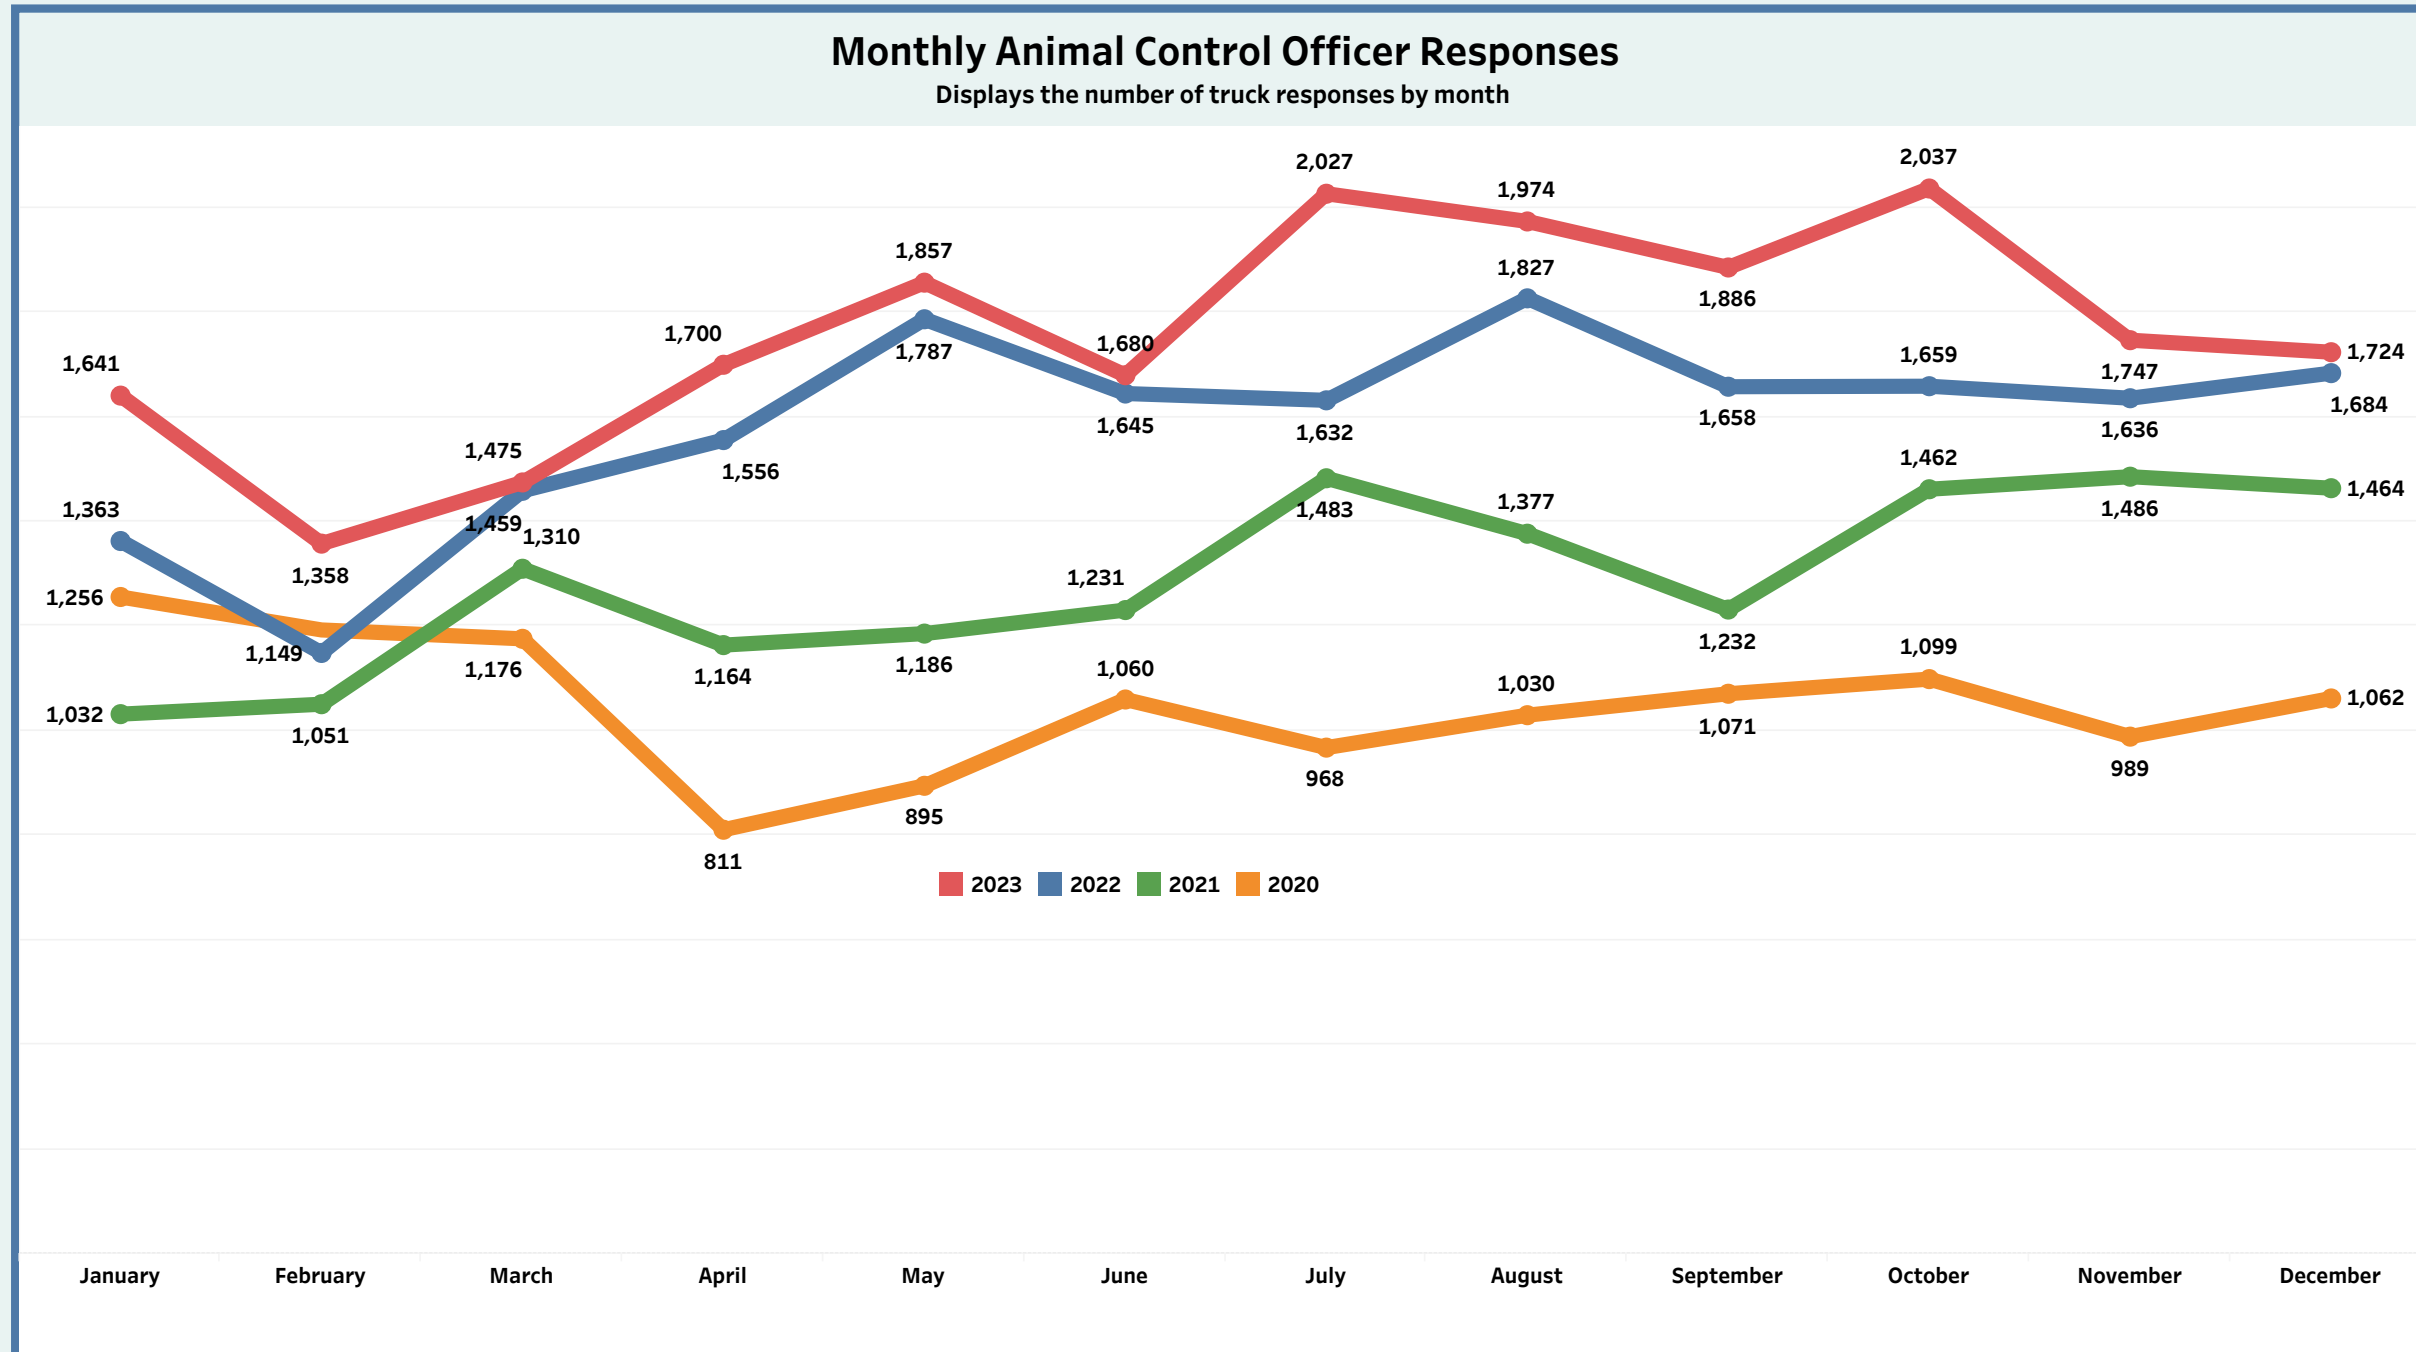

Detroit Animal Control

Monthly Metrics as of January 1, 2024

Monthly Metrics

Due to increased public interest in Detroit Animal Control, the General Services Department is making operational data available in an effort towards transparency. We believe it is important to give insight into the daily demands of Detroit Animal Control and to let the public and our partners know of our efforts on behalf of the citizens of Detroit.

You will find data since January 2020 in the following categories: **Dog Bite Reporting / ACO Responses / Monthly Intakes / Inbound calls to 922-DOGS**

Dog Bite Reporting	Animal Control Officer Responses	Monthly Intakes	Inbound Calls 922-DOGS	Monthly DAC vs Health Department (HD) Bites Reported

Monthly Animal Control Officer Responses

Displays the number of truck responses by month