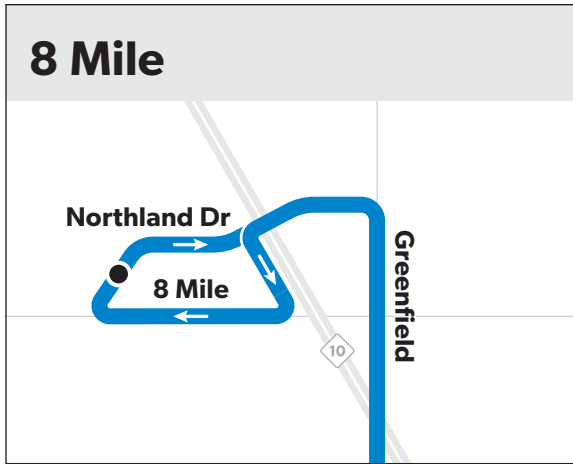

16 Dexter

Map Key

- Route
- Timepoint (not all stops shown)
- 8 Transfer to ConnectTen (other routes not shown)
- + Hospital/Clinic
- ◇ Point of Interest
- Ⓢ School

see 8 Mile map

see Downtown map

8 Mile

Downtown Monday-Friday

50 Monday-Friday

Southbound to Jefferson

	Hayes & 8 Mile	Hayes & 7 Mile	Hayes & Outer Dr	Chalmers & Warren	Chalmers & Jefferson
10:00	10:21	10:31	10:44	10:50	
10:30	10:41	10:51	11:04	11:11	
10:50	11:01	11:12	11:26	11:33	
11:20	11:22	11:33	11:47	11:54	
11:50	11:42	11:53	12:07	12:14	
12:10	12:22	12:33	12:47	12:54	
12:30	12:42	12:53	1:07	1:14	