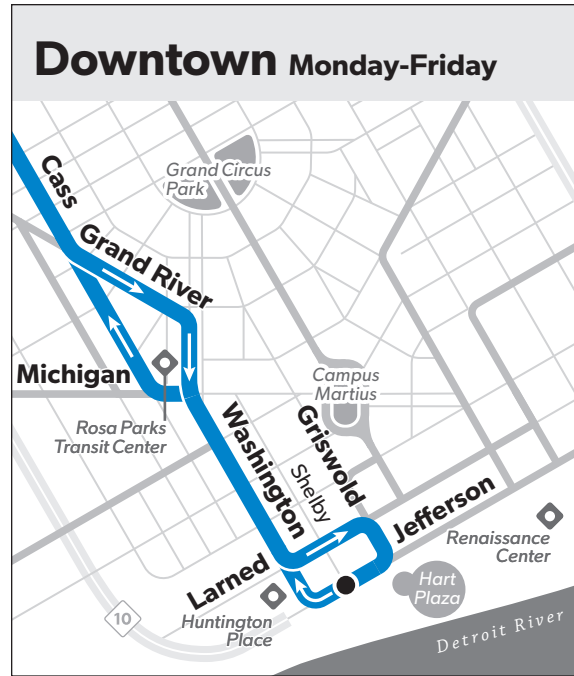

16 Dexter

Map Key

- Route
- Timepoint (not all stops shown)
- 8 Transfer to ConnectTen (other routes not shown)
- + Hospital/Clinic
- ◇ Point of Interest
- Ⓢ School

see 8 Mile map

see Downtown map

8 Mile

Downtown Monday-Friday

50 Monday-Friday

Southbound to Jefferson

	Hayes & 8 Mile	Hayes & 7 Mile	Hayes & Outer Dr	Chalmers & Warren	Chalmers & Jefferson
10:00	10:21	10:31	10:44	10:50	
10:30	10:41	10:51	11:04	11:11	
10:50	11:01	11:12	11:26	11:33	
11:20	11:22	11:33	11:47	11:54	
11:50	11:42	11:53	12:07	12:14	
12:10	12:22	12:33	12:47	12:54	
12:30	12:42	12:53	1:07	1:14	