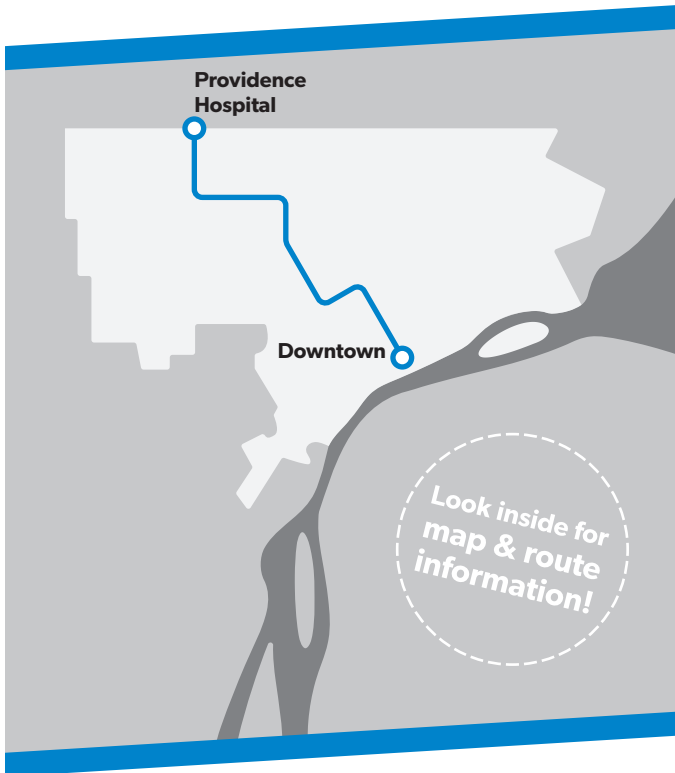

16

Dexter

TRANSIT ROUTE MAP & TIMETABLE

Effective **January 22, 2024**

@riddedot

Regional Pass

The Dart Passes allow unlimited rides on DDOT and SMART buses and the QLINE Streetcar.

	Full	Reduced
4-Hour Dart Pass	\$2	\$0.50
24-Hour Dart Pass	\$5	\$2
7 Day Dart Pass	\$22	\$10
31 Day Dart Pass	\$70	\$29

16 Dexter

Map Key

- Route
- Timepoint (not all stops shown)
- 8 Transfer to ConnectTen (other routes not shown)
- + Hospital/Clinic
- ◇ Point of Interest
- Ⓢ School

see 8 Mile map

see Downtown map

8 Mile

Downtown Monday-Friday

50 Monday-Friday

Southbound to Jefferson

	Hayes & 8 Mile	Hayes & 7 Mile	Hayes & Outer Dr	Chalmers & Warren	Chalmers & Jefferson
10:00	10:21	10:31	10:44	10:50	
10:30	10:41	10:51	11:04	11:11	
10:50	11:01	11:12	11:26	11:33	
11:20	11:22	11:33	11:47	11:54	
11:50	11:42	11:53	12:07	12:14	
12:10	12:22	12:33	12:47	12:54	
12:30	12:42	12:53	1:07	1:14	

This is a sample schedule, not an actual route

← Find your day of travel (Monday-Friday / Saturday / Sunday).

← Find your direction.

← Find a **timepoint** closest to your boarding location.
Additional bus stops are located **between** the timepoints.