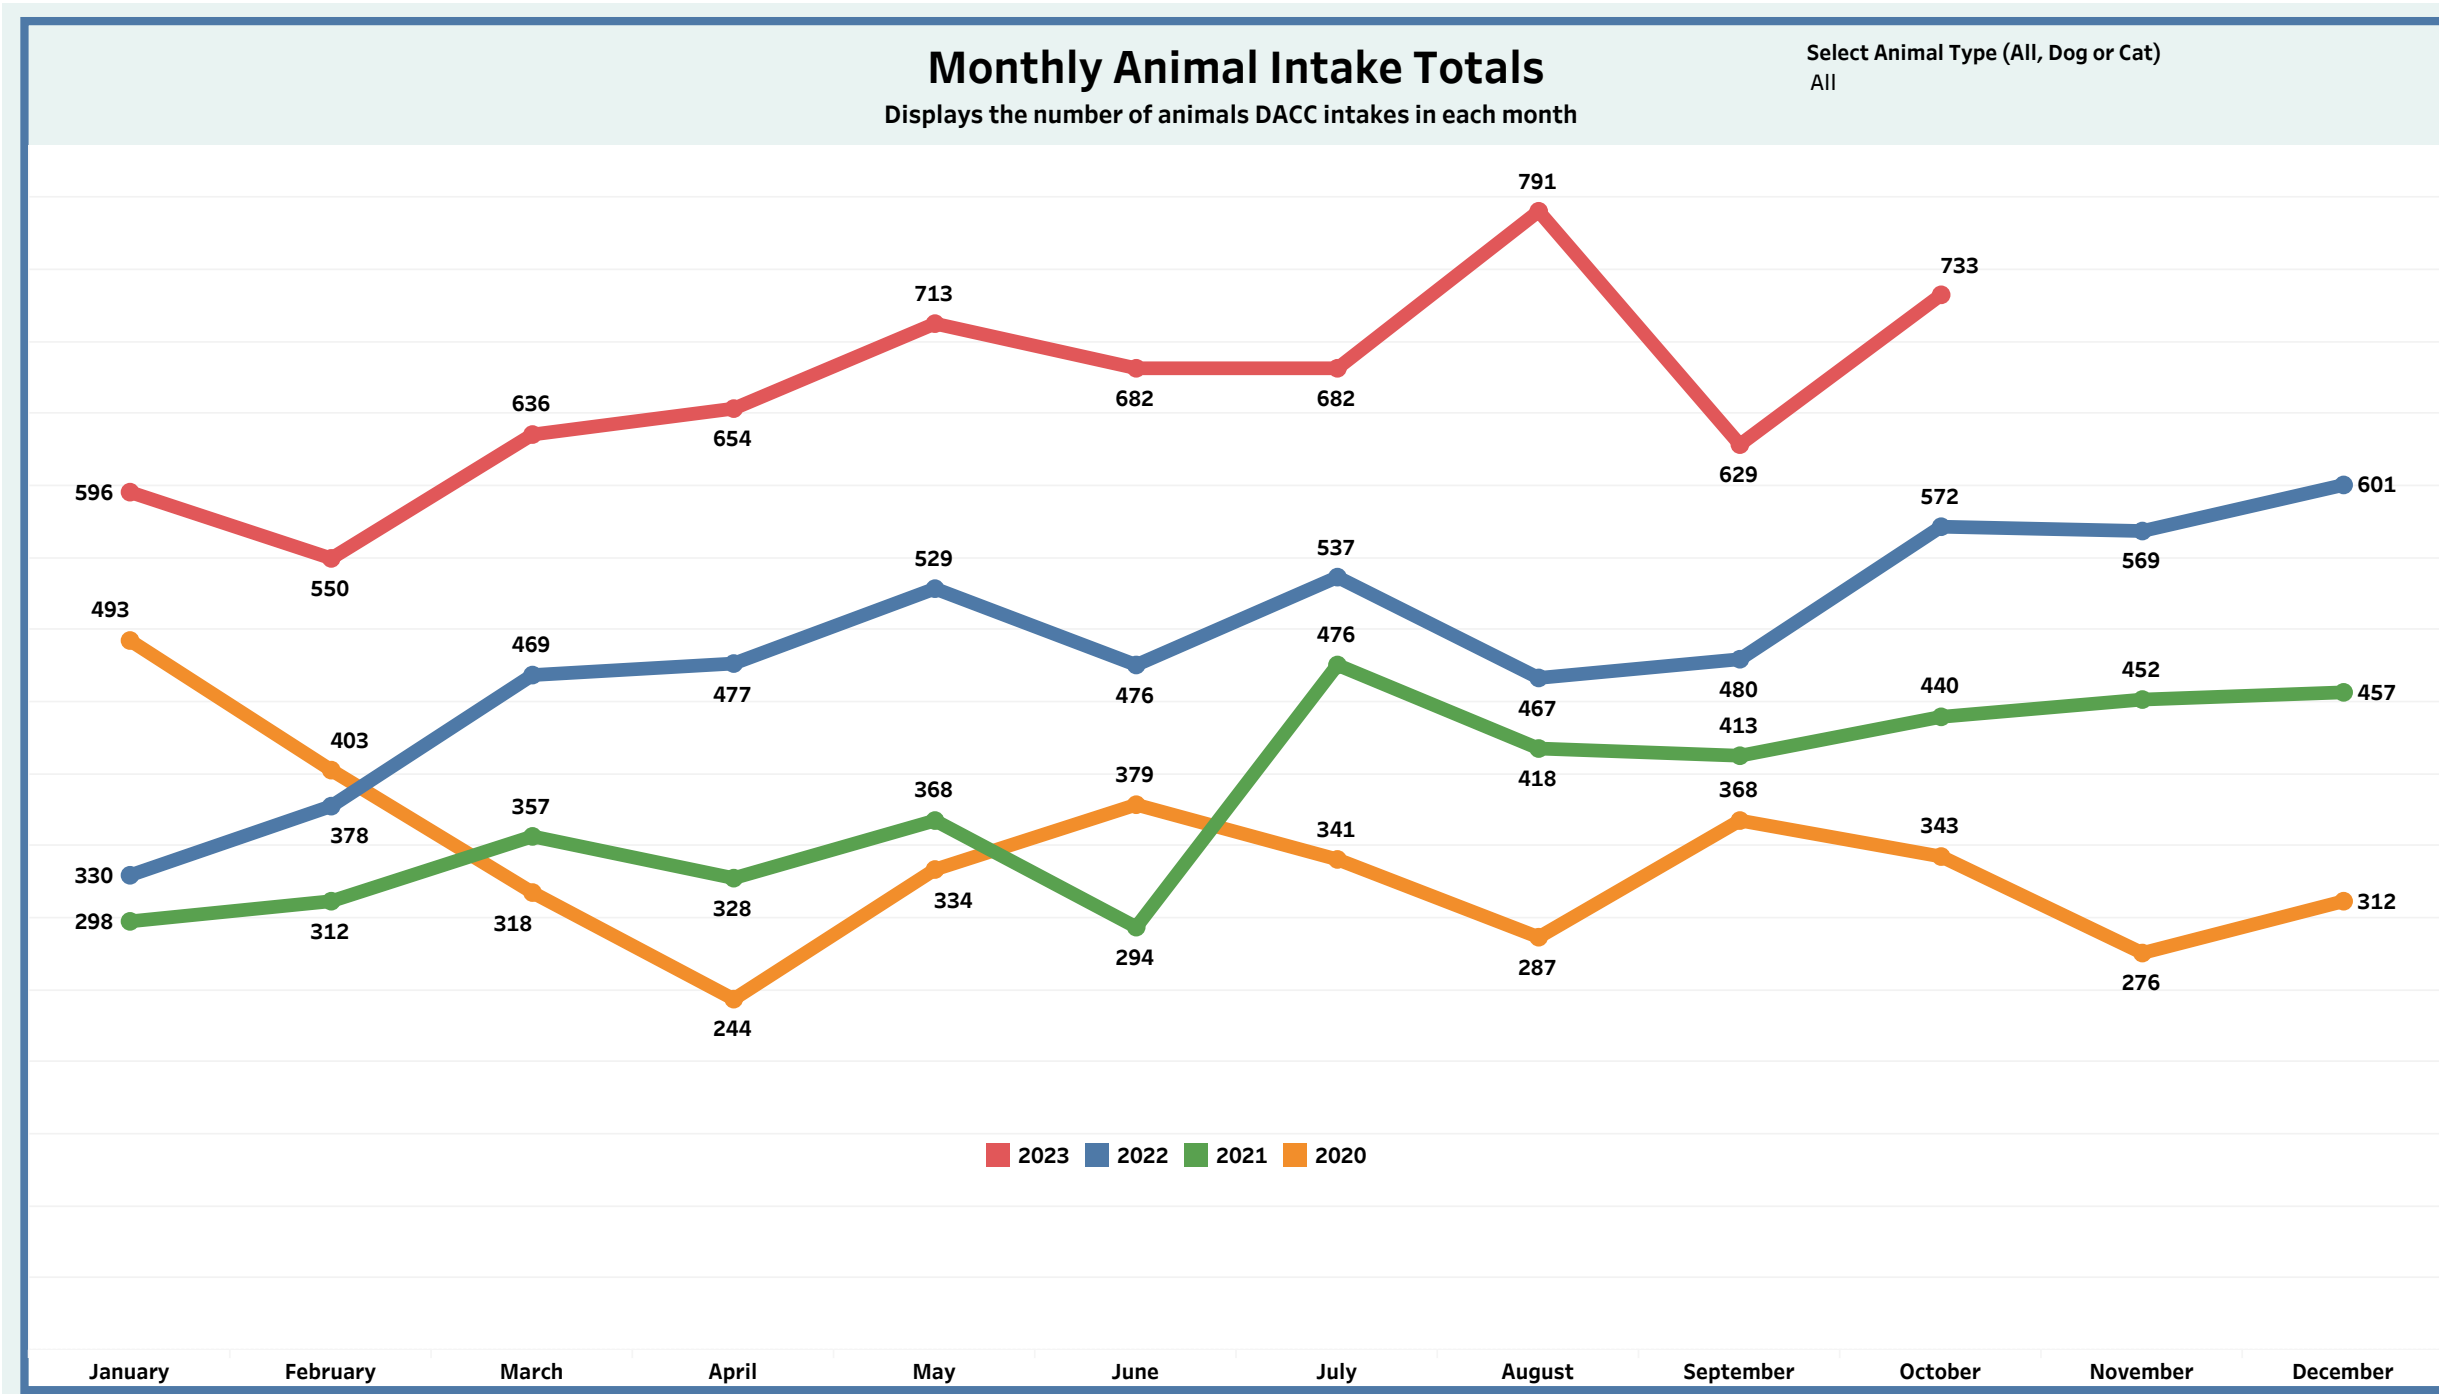

You will find data since January 2020 in the following categories: **Dog Bite Reporting / ACO Responses / Monthly Intakes / Inbound calls to 922-DOGS**

- Dog Bite Reporting
- Animal Control Officer Responses
- Monthly Intakes
- Inbound Calls 922-DOGS
- Monthly DAC vs Health Department (HD)Bites Reported

### Monthly Animal Intake Totals

Displays the number of animals DACC intakes in each month

Select Animal Type (All, Dog or Cat)

All