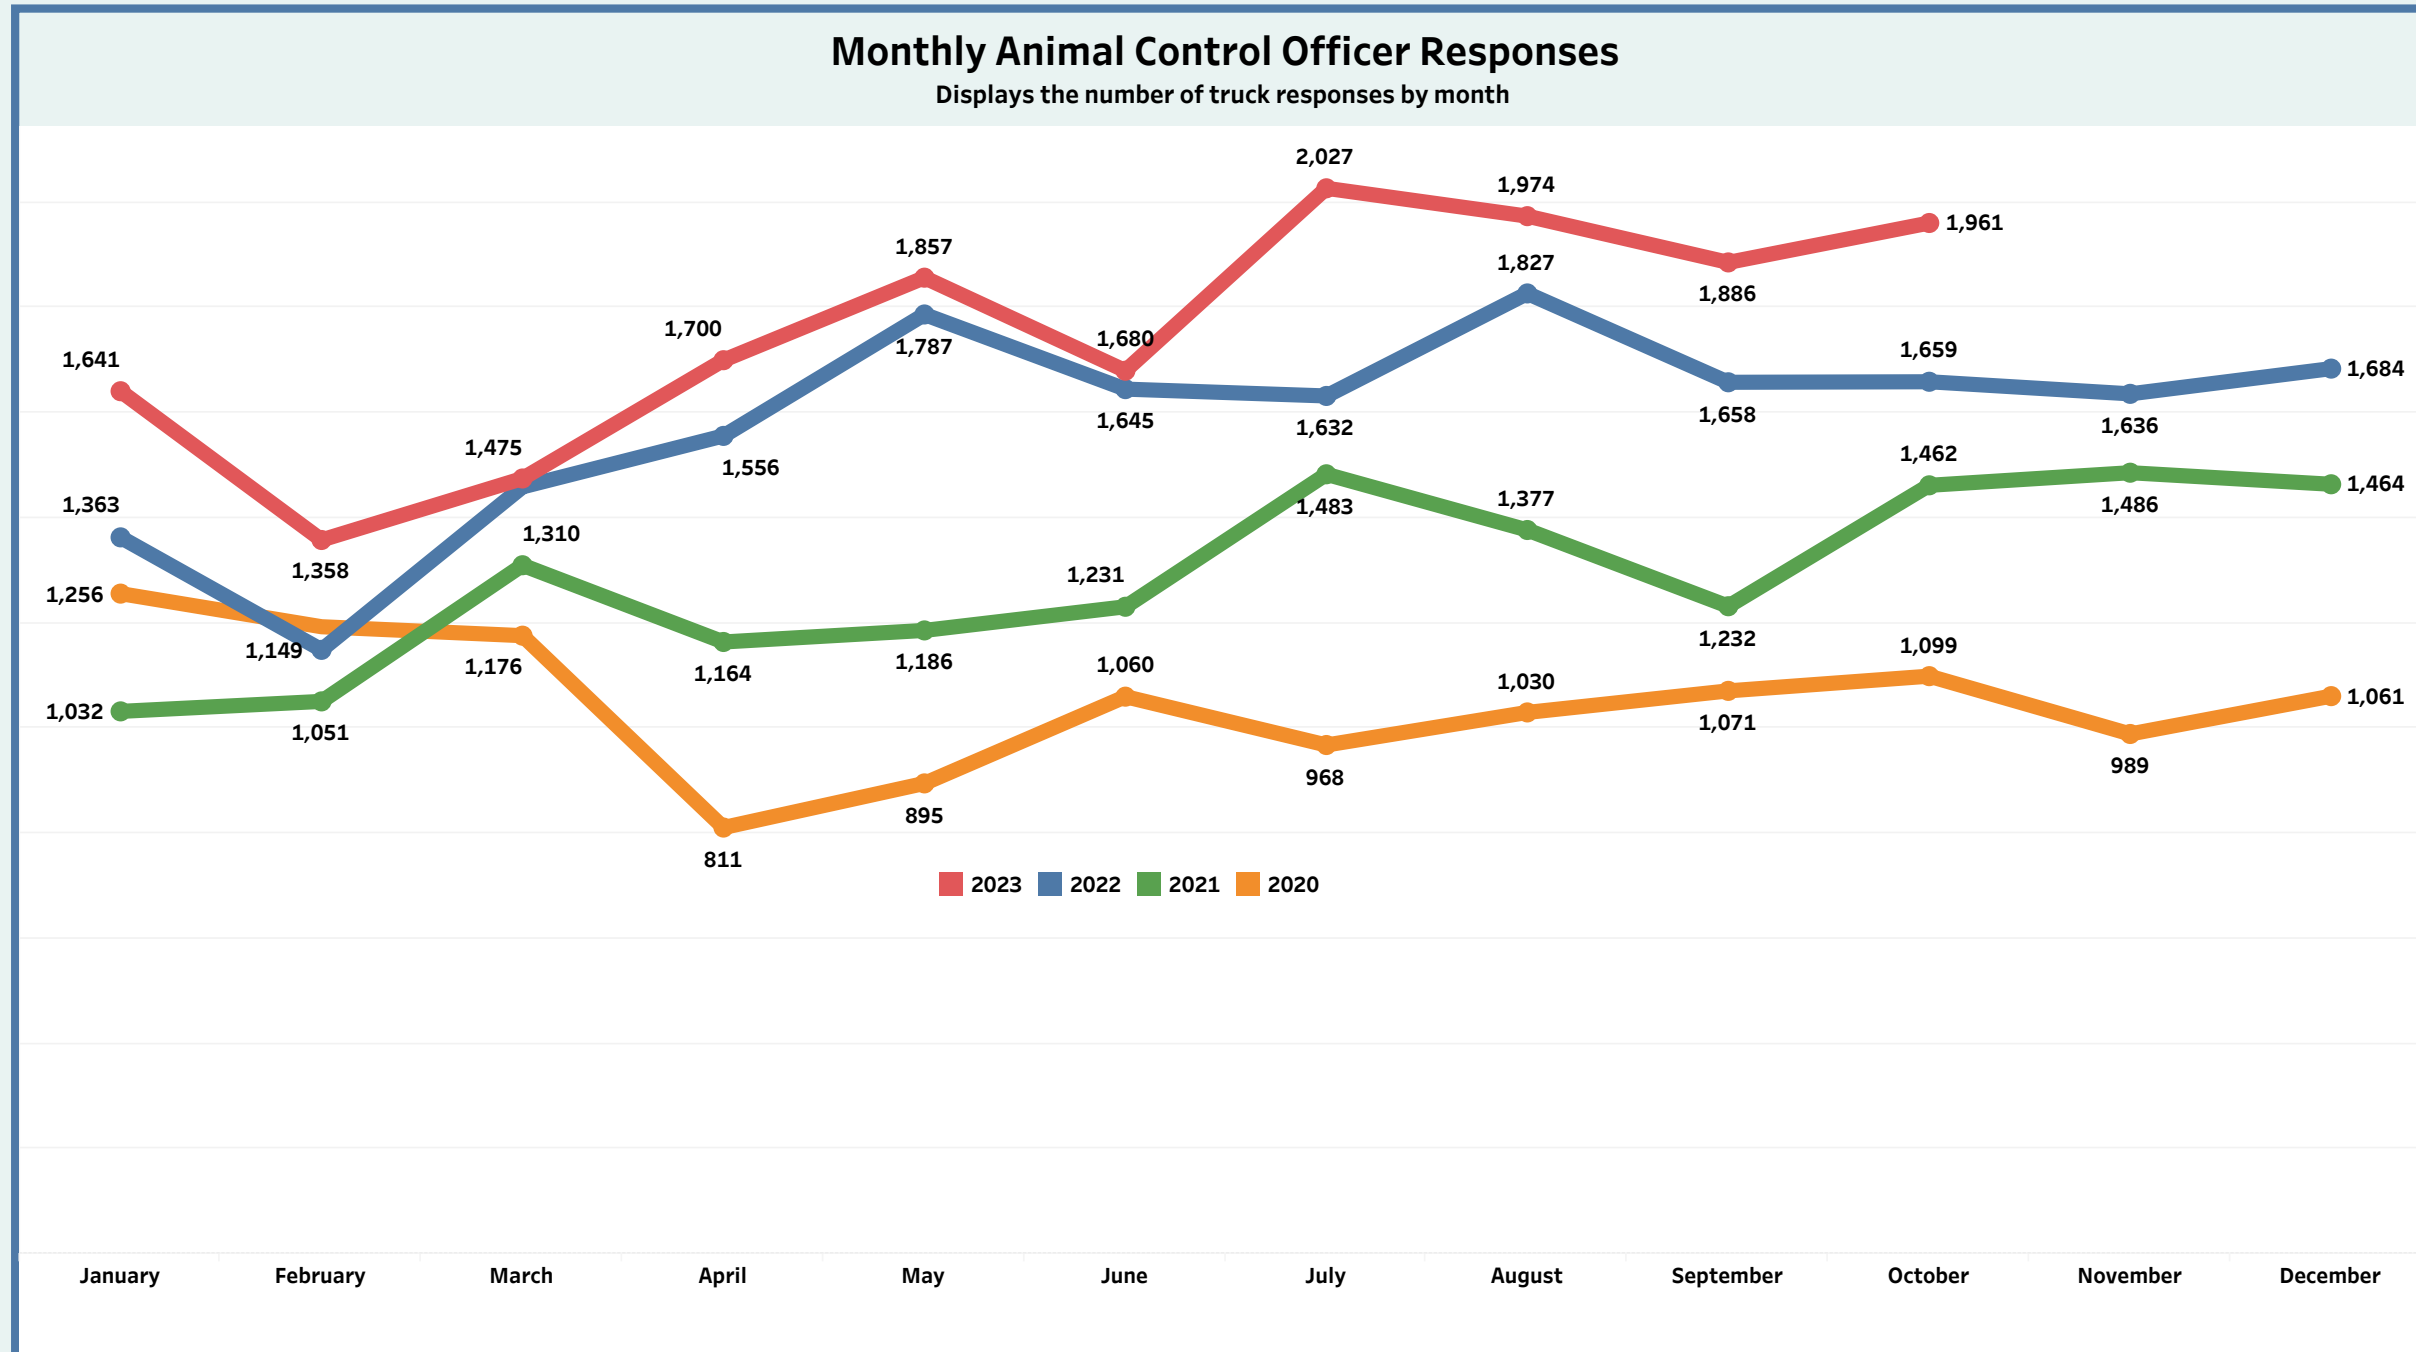

Detroit Animal Control

Monthly Metrics as of November 1, 2023

Monthly Metrics

Due to increased public interest in Detroit Animal Control, the General Services Department is making operational data available in an effort towards transparency. We believe it is important to give insight into the daily demands of Detroit Animal Control and to let the public and our partners know of our efforts on behalf of the citizens of Detroit.

You will find data since January 2020 in the following categories: **Dog Bite Reporting / ACO Responses / Monthly Intakes / Inbound calls to 922-DOGS**

Dog Bite Reporting	Animal Control Officer Responses	Monthly Intakes	Inbound Calls 922-DOGS	Monthly DAC vs Health Department (HD) Bites Reported

Monthly Animal Control Officer Responses

Displays the number of truck responses by month