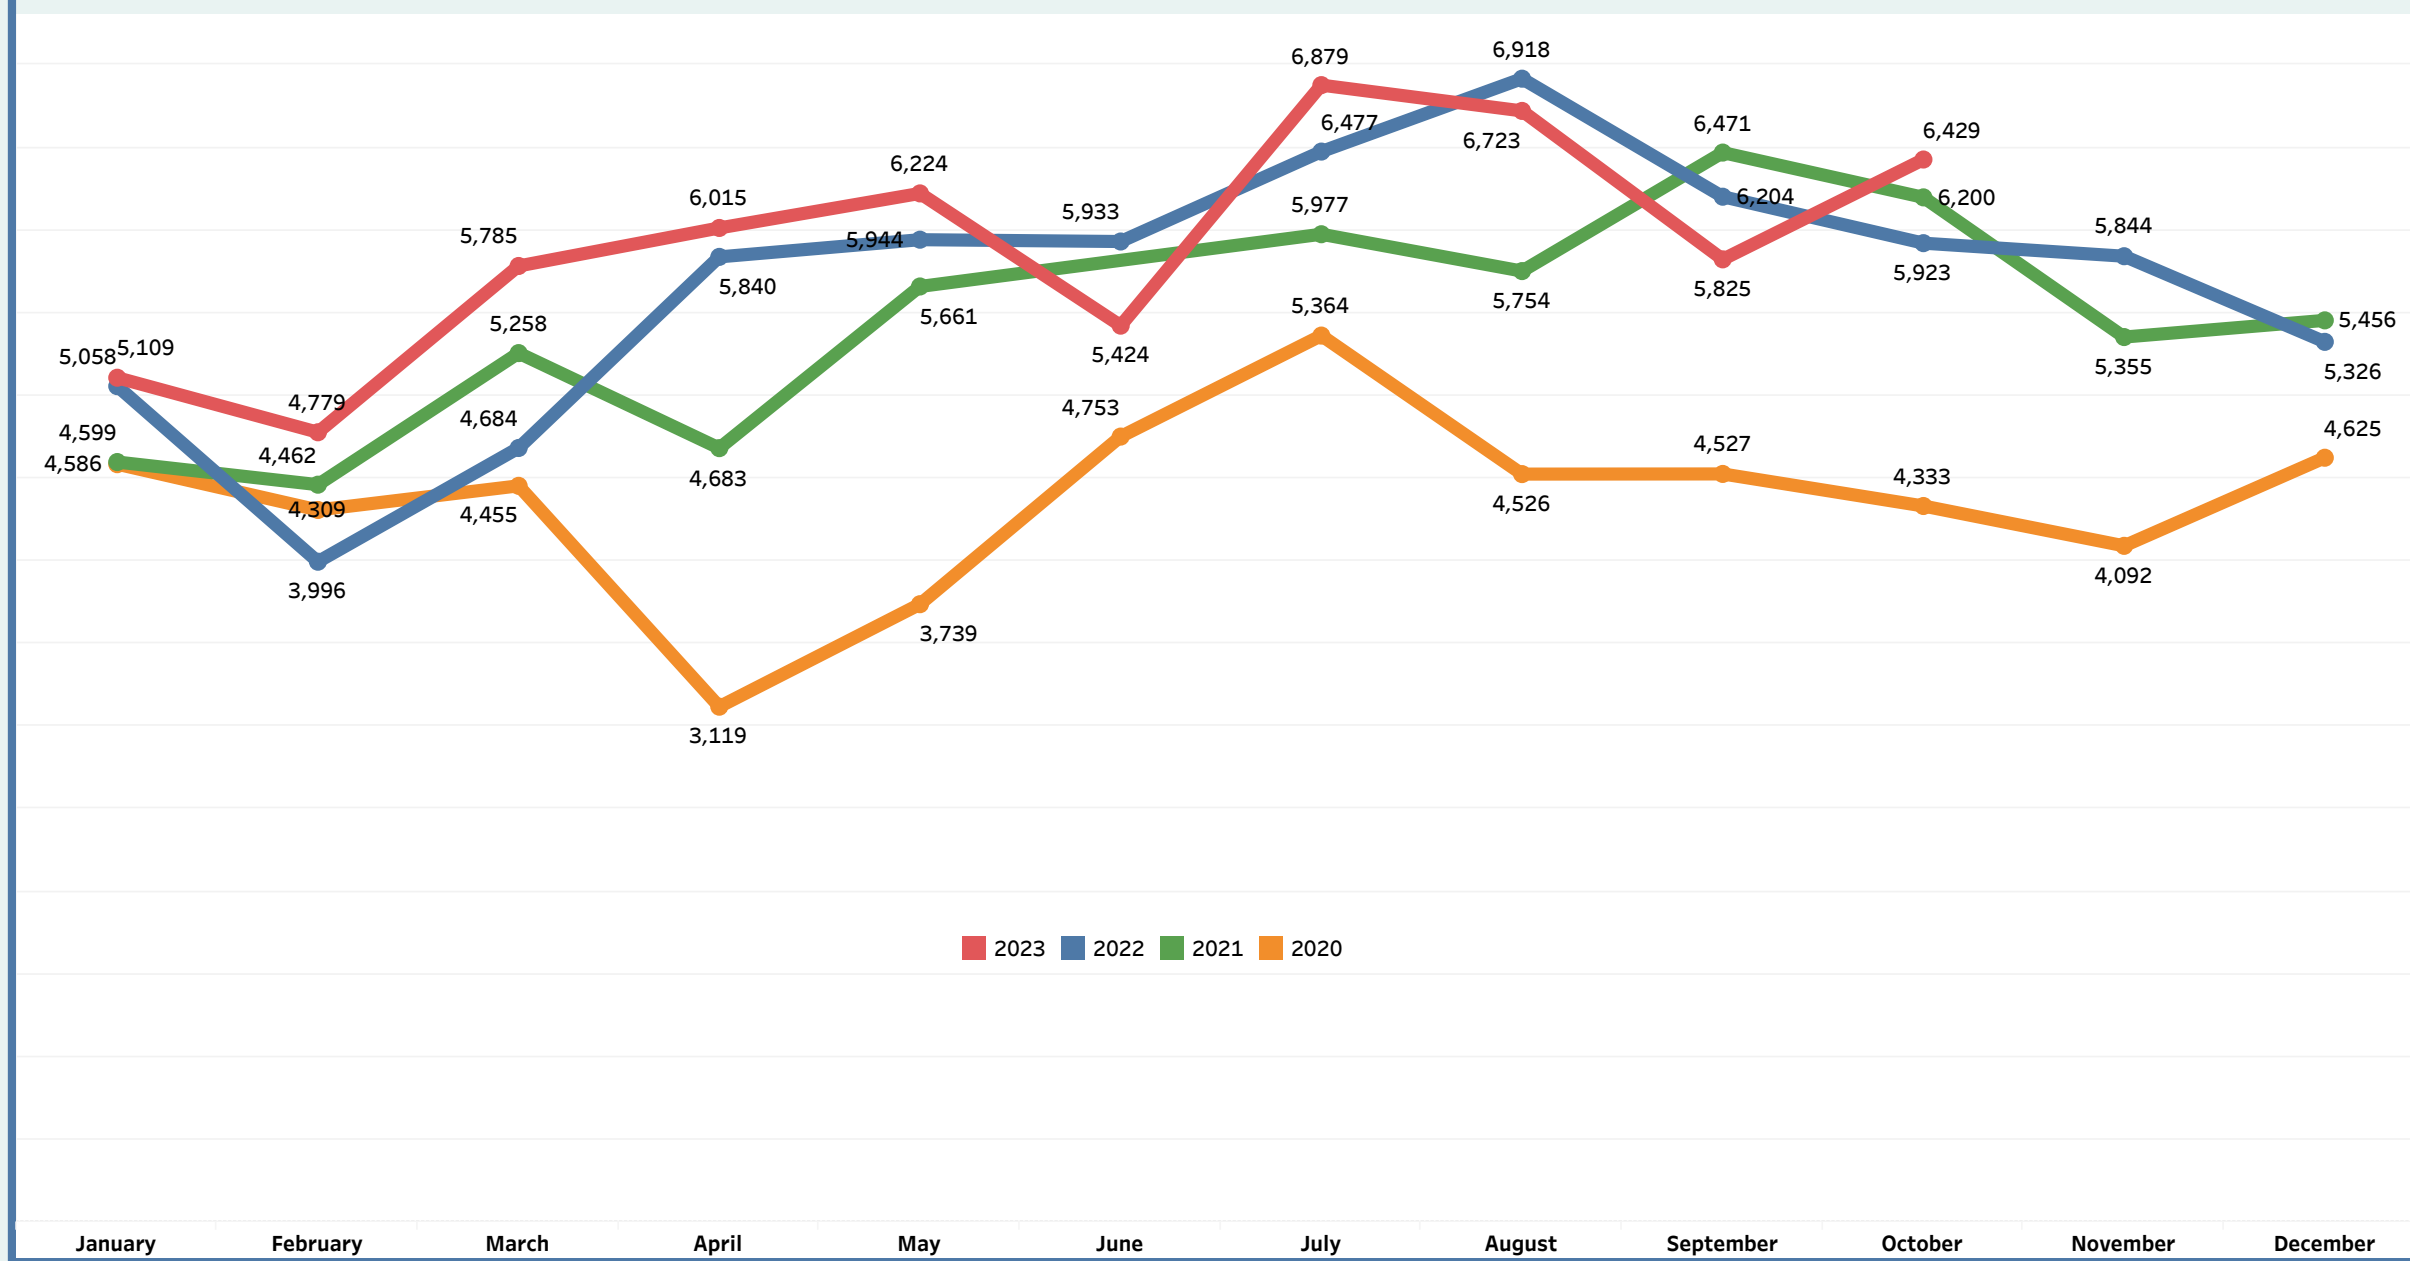

## Monthly Metrics as of November 1, 2023

### Monthly Inbound Call Activity

Displays the number of calls received each month