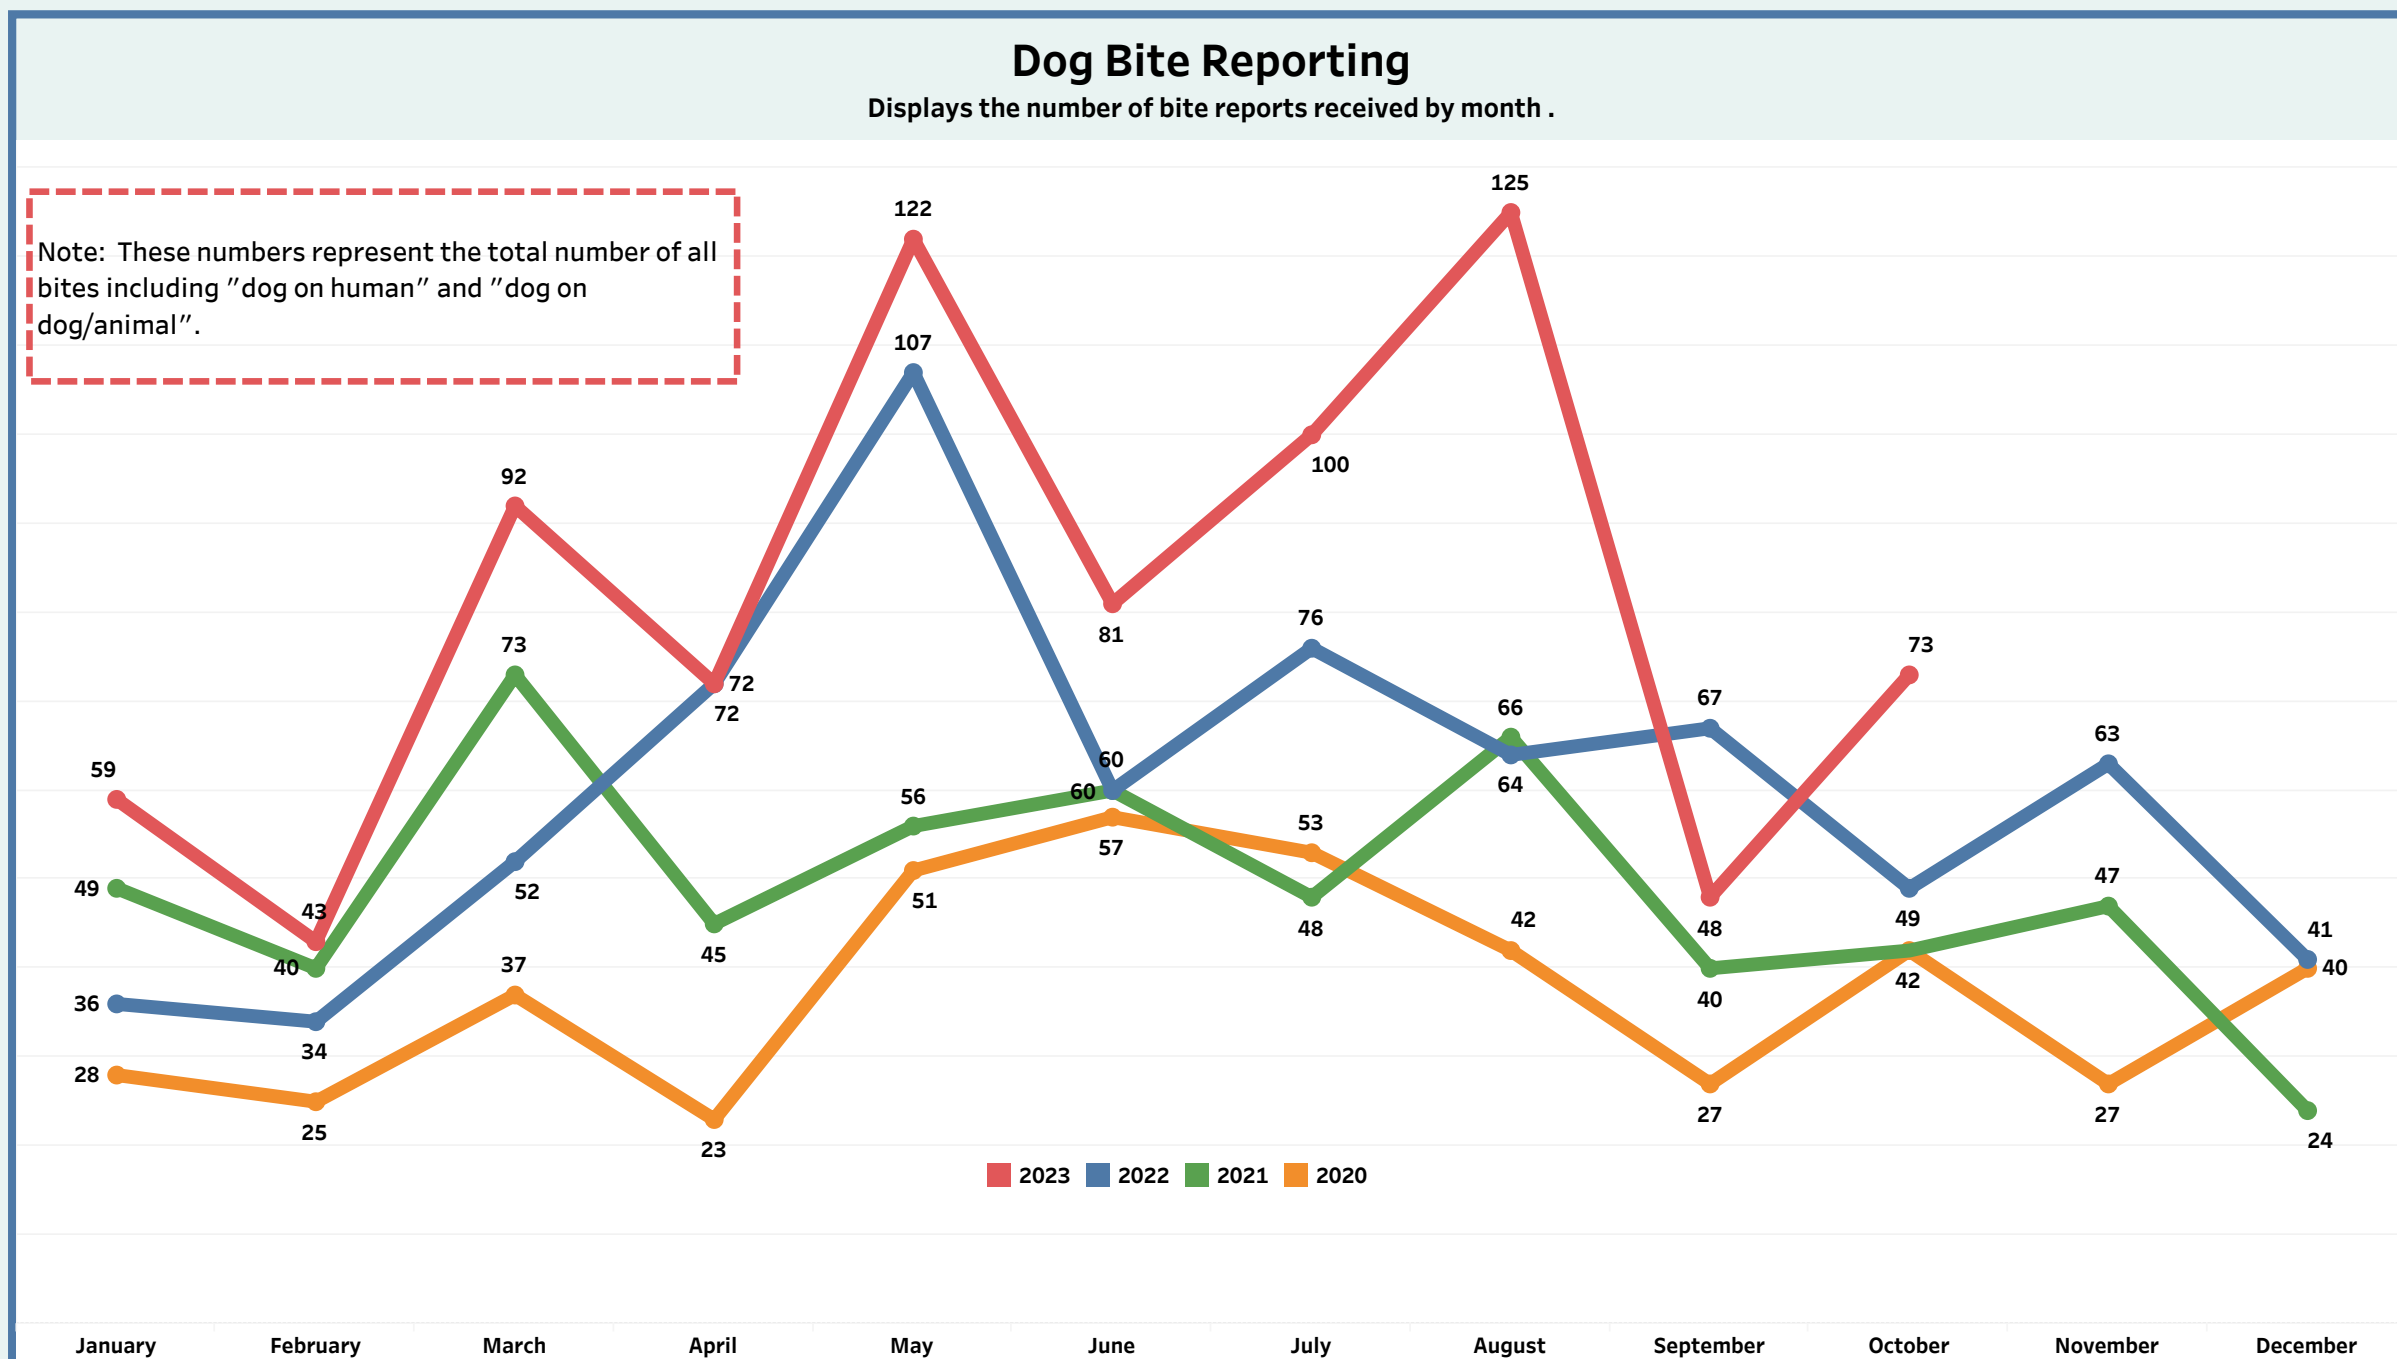

## Monthly Metrics as of November 1, 2023

### Monthly Metrics

Due to increased public interest in Detroit Animal Control, the General Services Department is making operational data available in an effort towards transparency. We believe it is important to give insight into the daily demands of Detroit Animal Control and to let the public and our partners know of our efforts on behalf of the citizens of Detroit.

You will find data since January 2020 in the following categories: **Dog Bite Reporting** / **ACO Responses** / **Monthly Intakes** / **Inbound calls to 922-DOGS**

Dog Bite Reporting	Animal Control Officer Responses	Monthly Intakes	Inbound Calls 922-DOGS	Monthly DAC vs Health Department (HD) Bites Reported
--------------------	----------------------------------	-----------------	------------------------	--

### Dog Bite Reporting

Displays the number of bite reports received by month .

Note: These numbers represent the total number of all bites including "dog on human" and "dog on dog/animal".