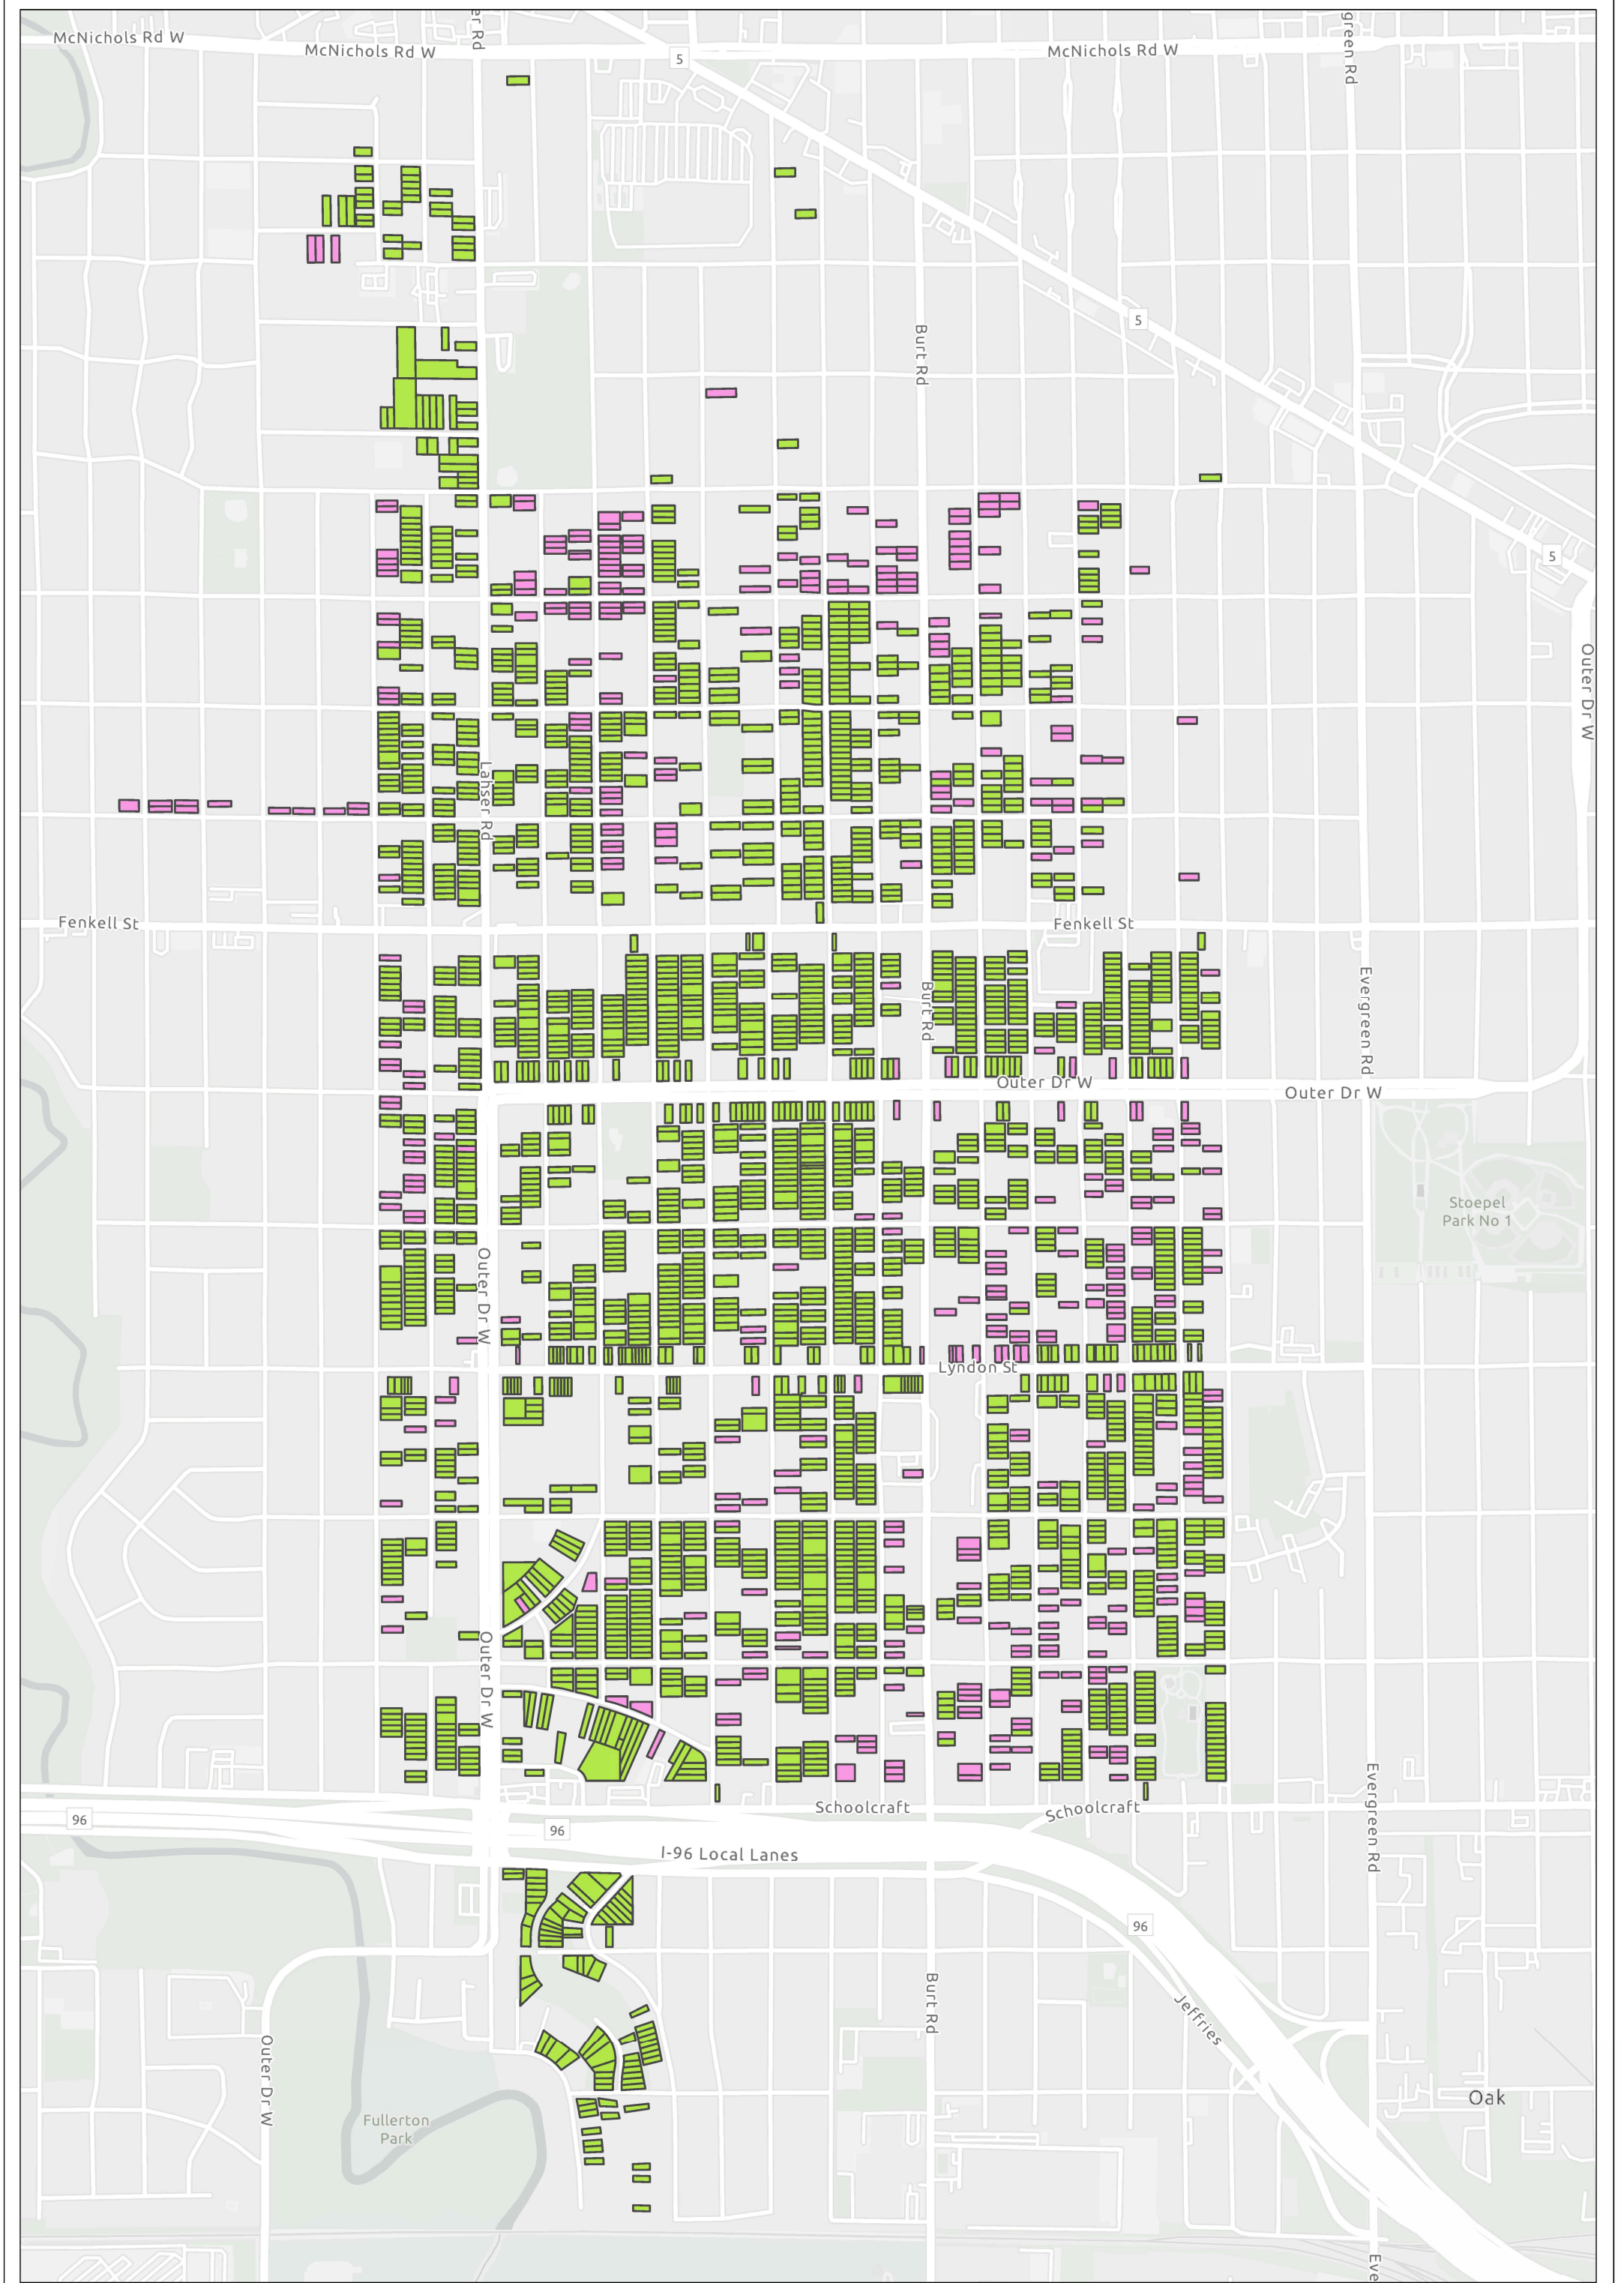

Legend
DLBA Parcels on Hold (2348)
DLBA Parcels Released (420)

Parcel Hold as of
June 22, 2023
Total # of Parcels: 2348
15% Reduction

888.522.6711 | ohm-advisors.com

Note: The parcels above are being vetted for use for DWSD and PDD projects; however, not all parcels on hold will be required for use. These parcels are actively being reviewed and released in real time.