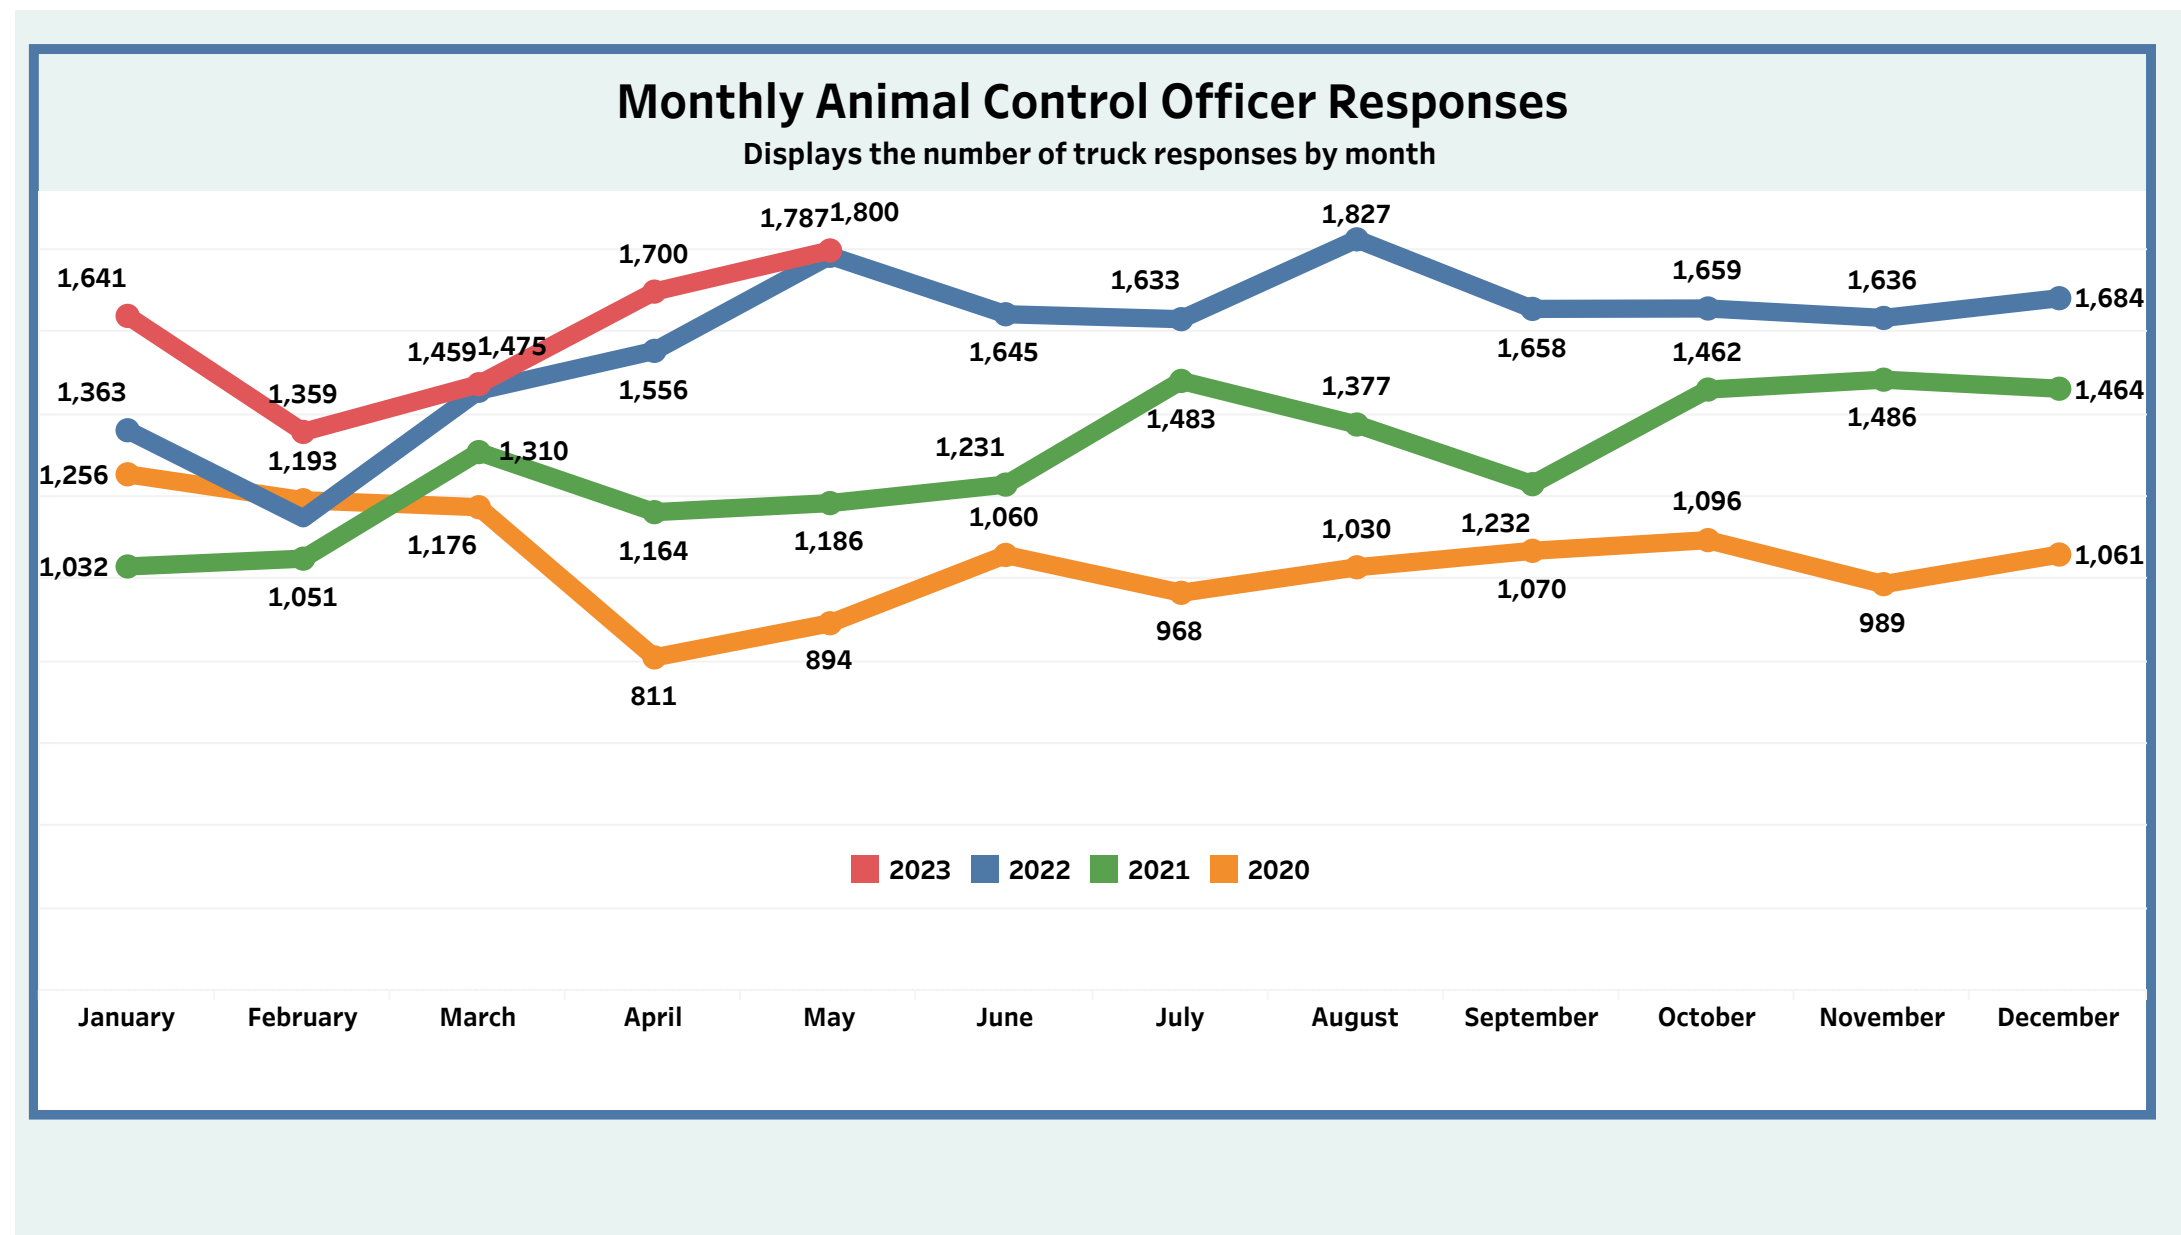

You will find data since January 2020 in the following categories: **Dog Bite Reporting** / **ACO Responses** / **Monthly Intakes** / **Inbound calls to 922-DOGS**

Dog Bite Reporting	Animal Control Officer Responses	Monthly Intakes	Inbound Calls 922-DOGS
--------------------	----------------------------------	-----------------	------------------------

Dog Bite Reporting

Displays the number of bite reports received by month .

Note: These numbers represent the total number of all bites including "dog on human" and "dog on do.."

Detroit Animal Control

Monthly Metrics as of June 1, 2023

Monthly Metrics

Due to increased public interest in Detroit Animal Control, the General Services Department is making operational data available in an effort towards transparency. We believe it is important to give insight into the daily demands of Detroit Animal Control and to let the public and our partners know of our efforts on behalf of the citizens of Detroit.

You will find data since January 2020 in the following categories: **Dog Bite Reporting / ACO Responses / Monthly Intakes / Inbound calls to 922-DOGS**

Detroit Animal Control

Monthly Metrics as of June 1, 2023