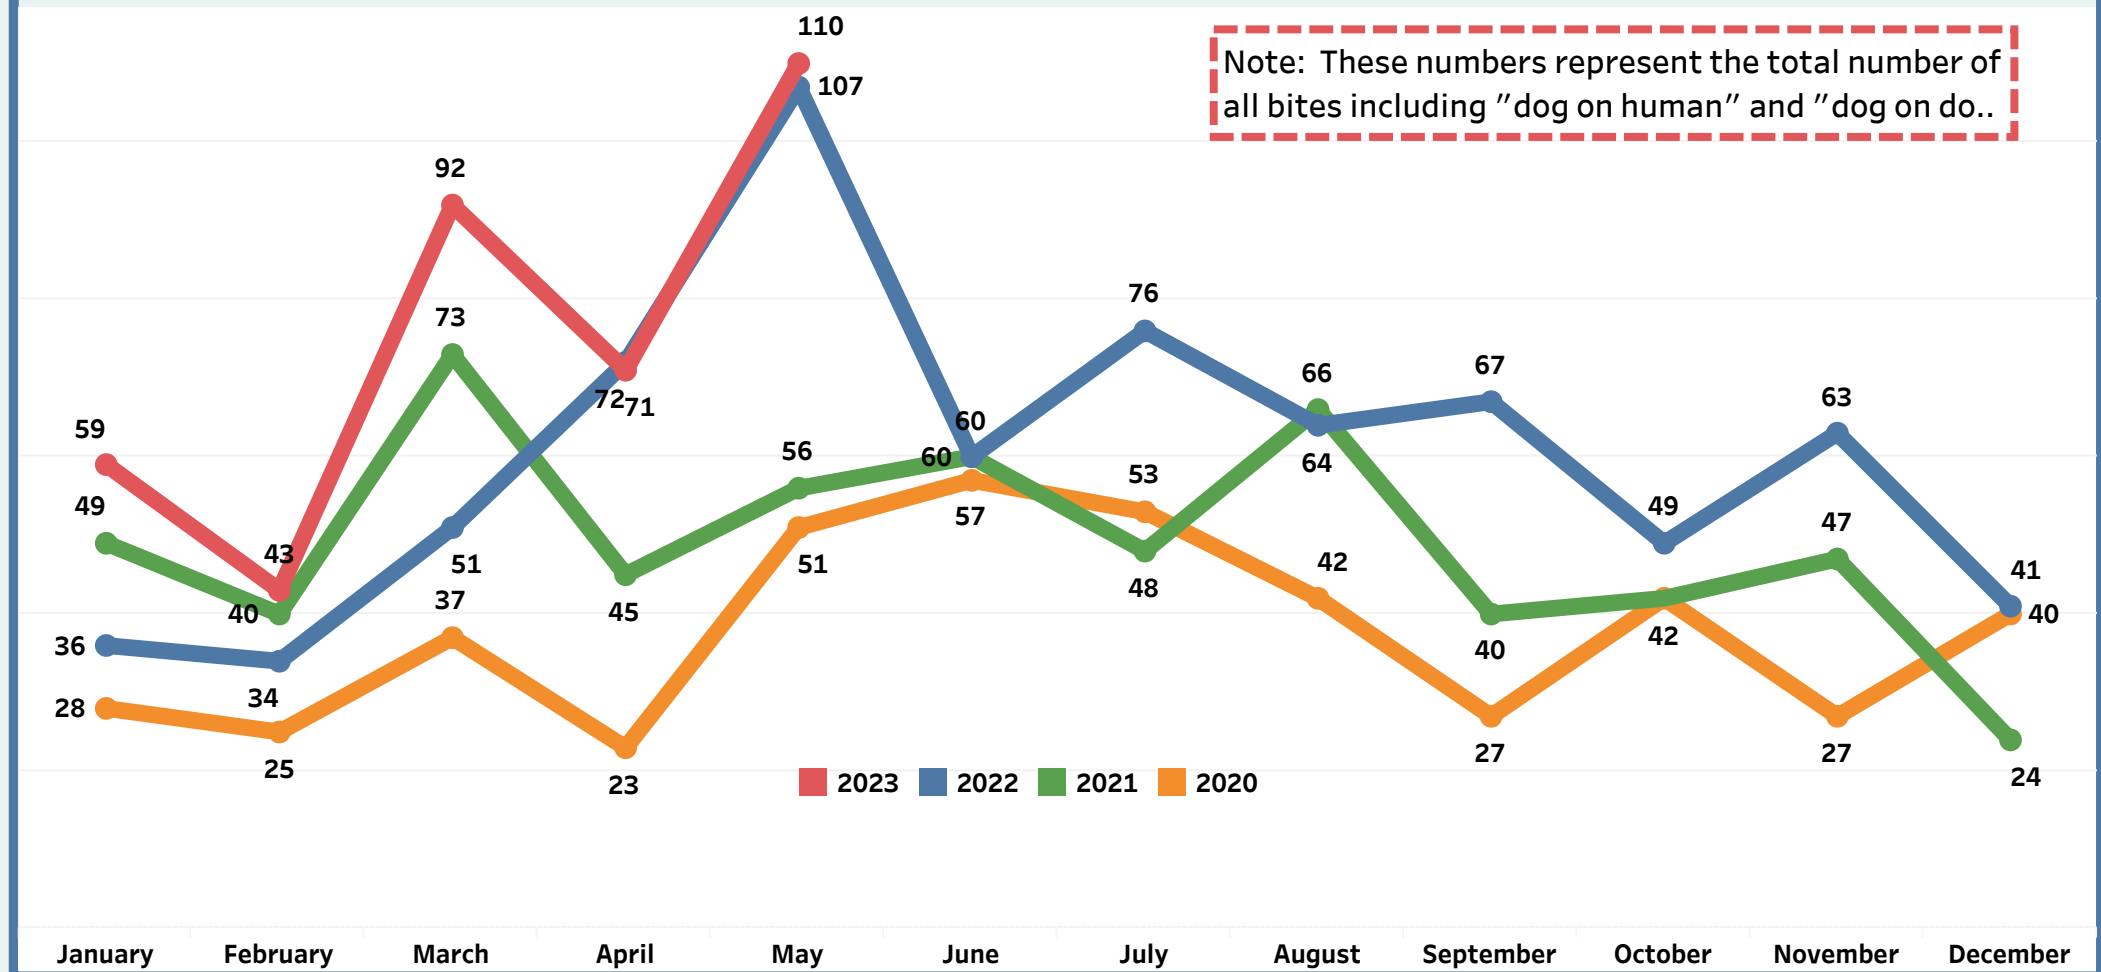

Detroit Animal Control

Monthly Metrics as of June 1, 2023

Monthly Metrics

Due to increased public interest in Detroit Animal Control, the General Services Department is making operational data available in an effort towards transparency. We believe it is important to give insight into the daily demands of Detroit Animal Control and to let the public and our partners know of our efforts on behalf of the citizens of Detroit.

You will find data since January 2020 in the following categories: **Dog Bite Reporting** / **ACO Responses** / **Monthly Intakes** / **Inbound calls to 922-DOGS**

Dog Bite Reporting	Animal Control Officer Responses	Monthly Intakes	Inbound Calls 922-DOGS
--------------------	----------------------------------	-----------------	------------------------

Dog Bite Reporting

Displays the number of bite reports received by month .

Note: These numbers represent the total number of all bites including "dog on human" and "dog on do.."

Detroit Animal Control

Monthly Metrics as of June 1, 2023