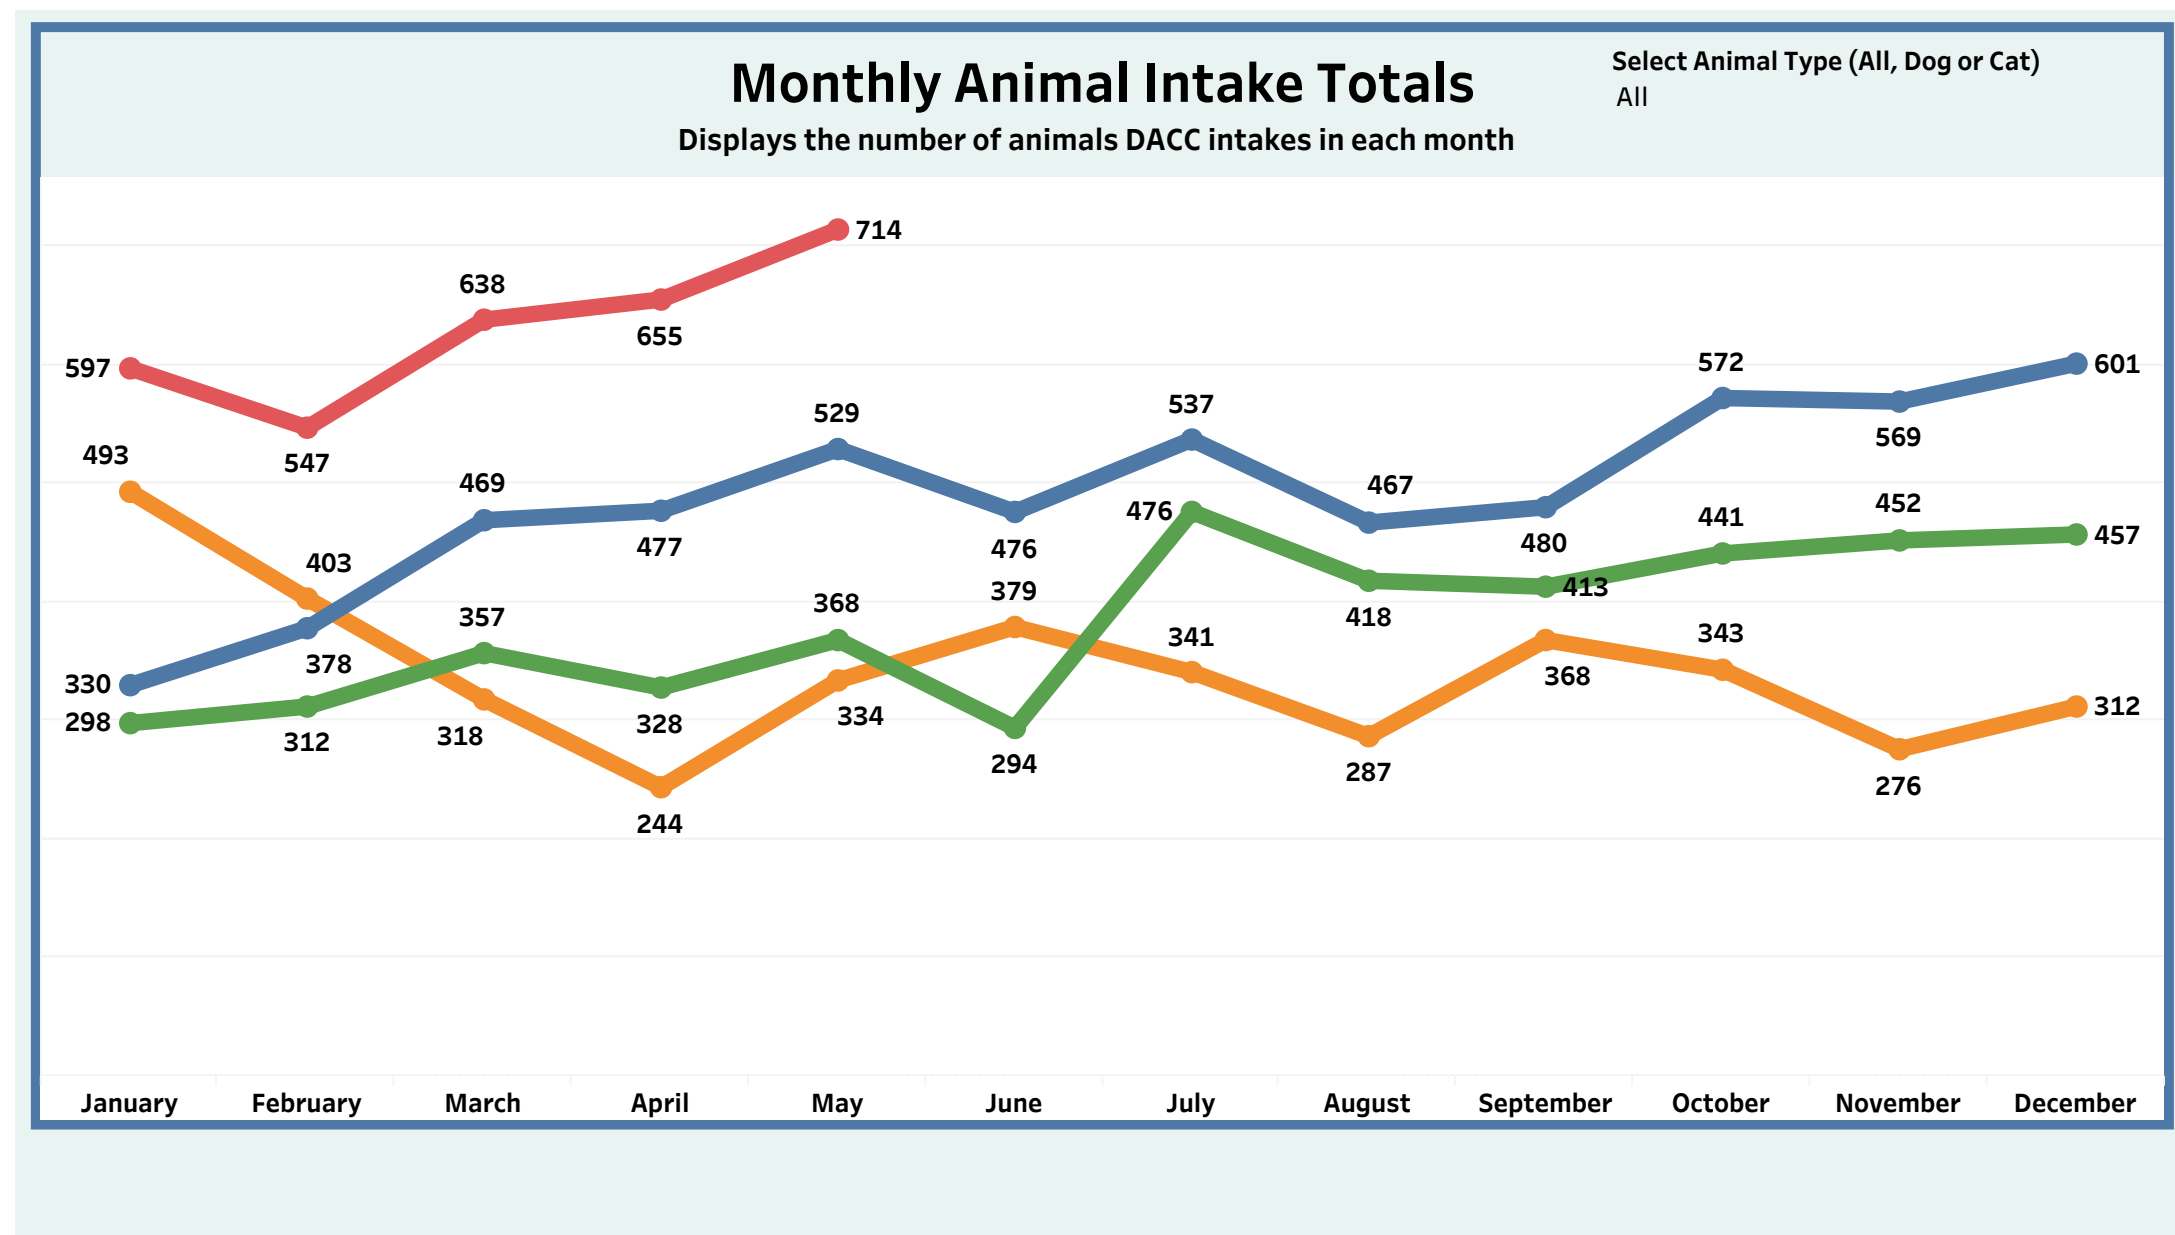

Detroit Animal Control

Monthly Metrics as of June 1, 2023

Monthly Metrics

Due to increased public interest in Detroit Animal Control, the General Services Department is making operational data available in an effort towards transparency. We believe it is important to give insight into the daily demands of Detroit Animal Control and to let the public and our partners know of our efforts on behalf of the citizens of Detroit.

You will find data since January 2020 in the following categories: **Dog Bite Reporting / ACO Responses / Monthly Intakes / Inbound calls to 922-DOGS**

Dog Bite Reporting	Animal Control Officer Responses	Monthly Intakes	Inbound Calls 922-DOGS