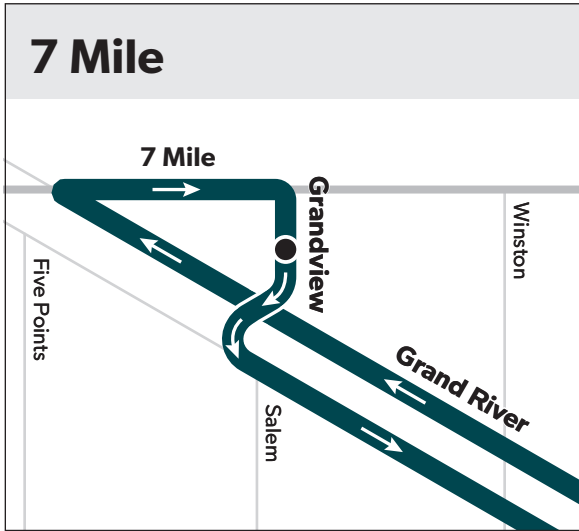

# 3 Grand River

see 7 Mile map

## Map Key

- Route
- Timepoint (not all stops shown)
- Transfer to ConnectTen (other routes not shown)
- School
- Point of Interest