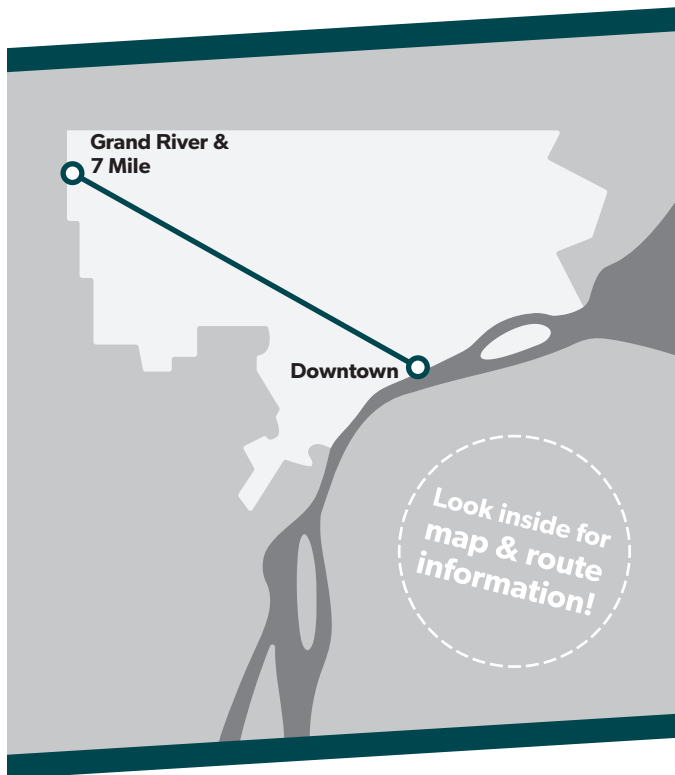

## Grand River

TRANSIT ROUTE MAP & TIMETABLE

Effective **June 26, 2023**

@riddedot

# 3 Grand River

see 7 Mile map