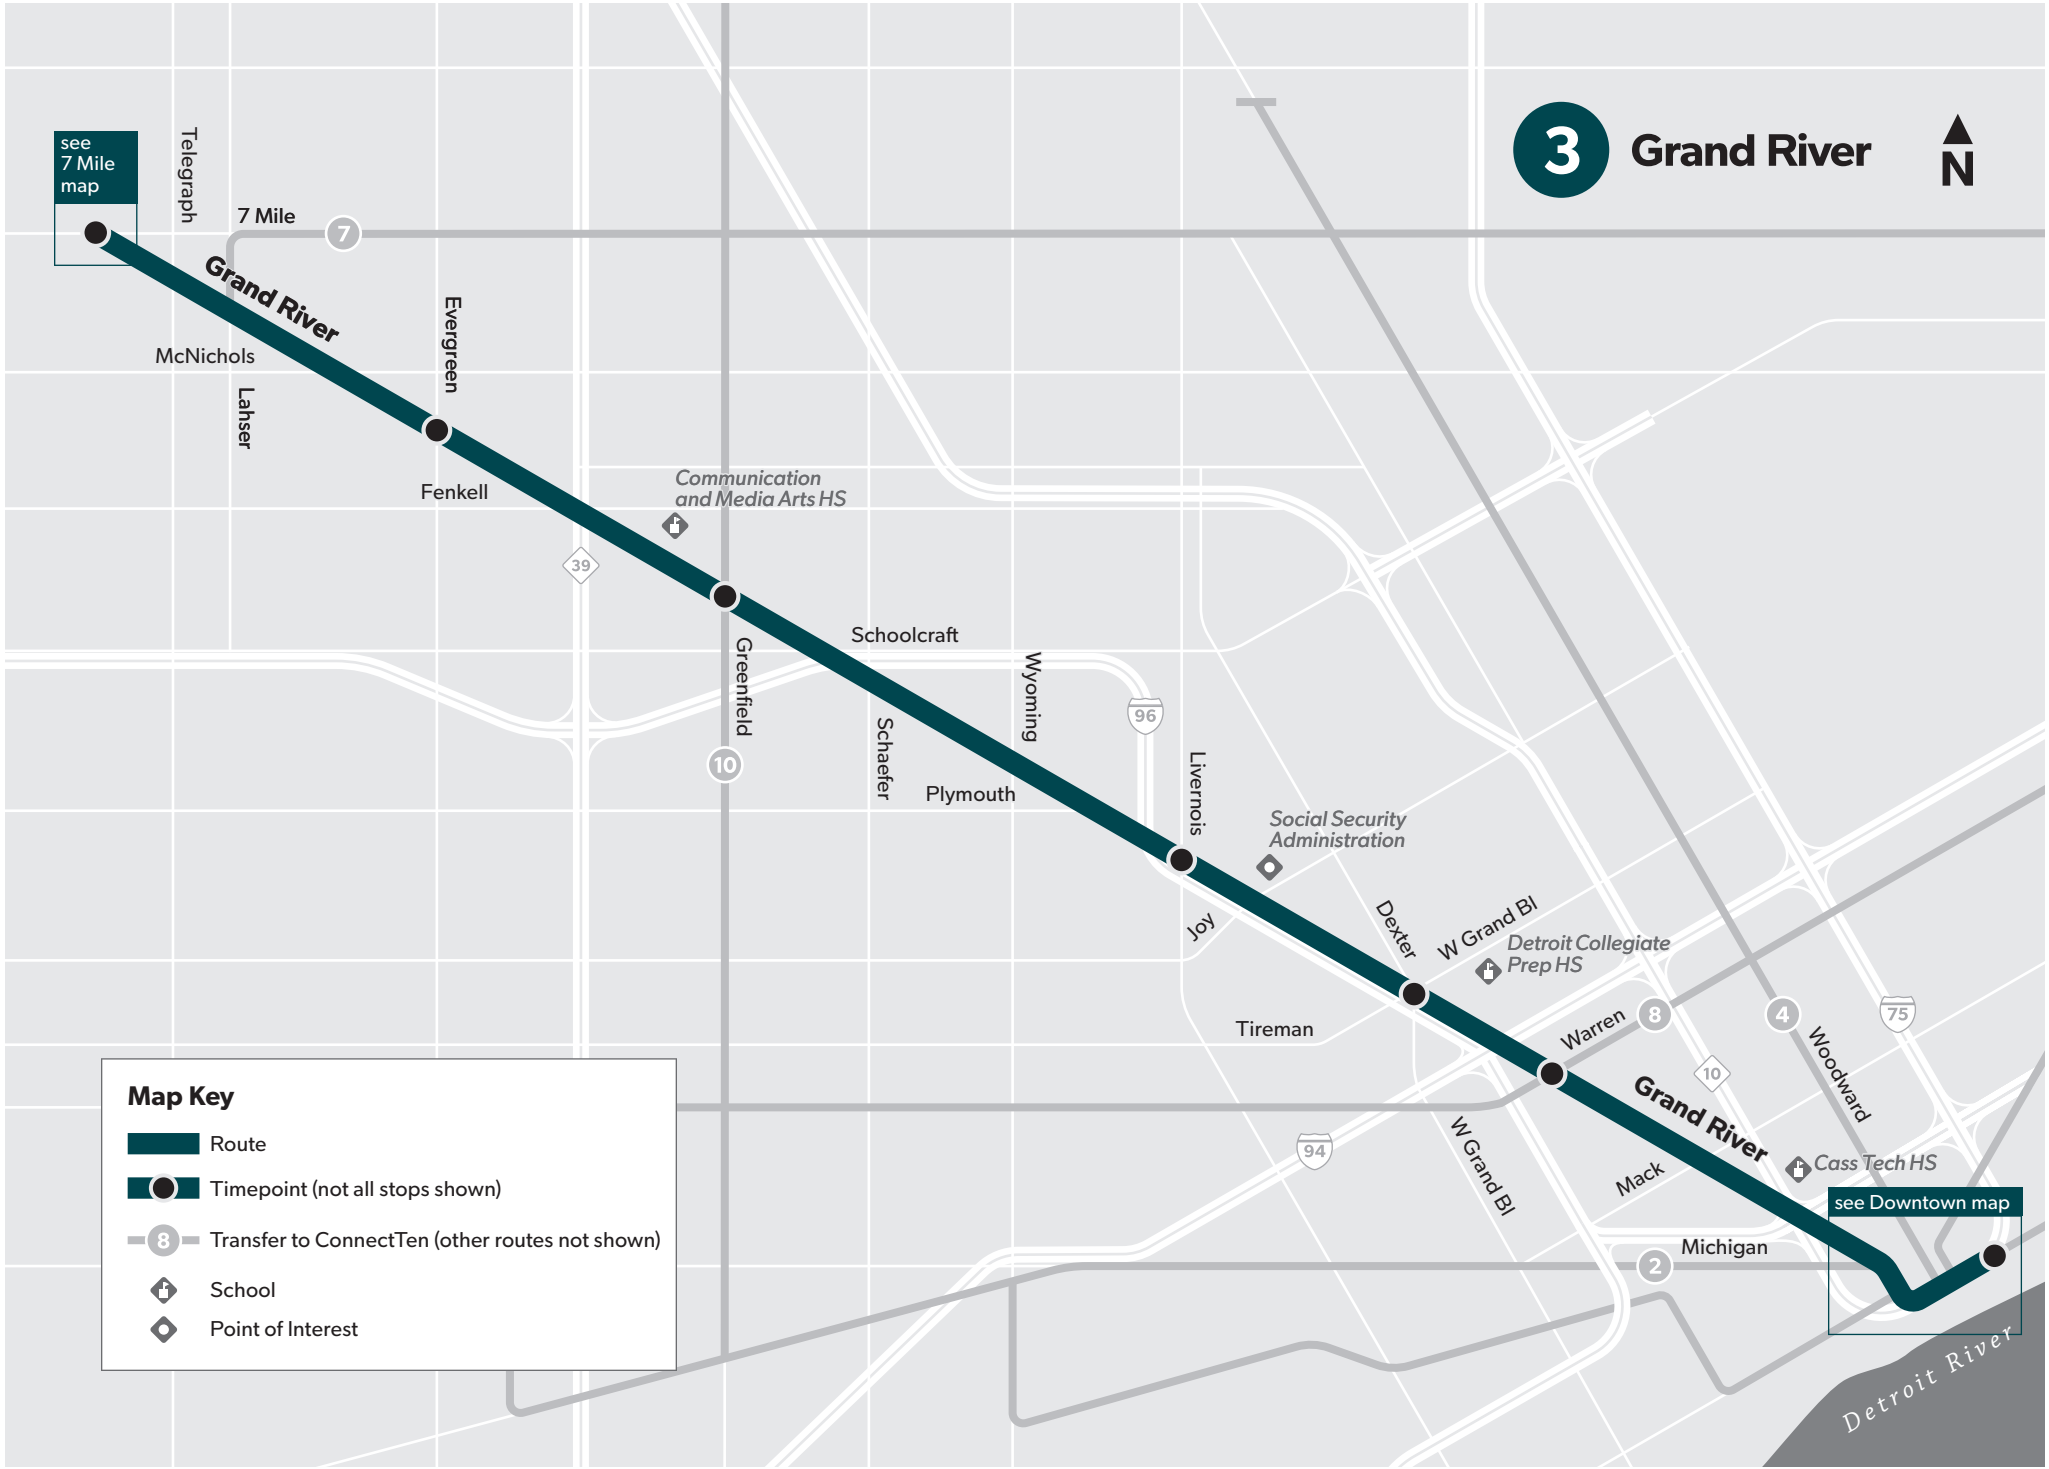

#### TDD & TTY Hearing-Impaired Schedule Information:

7-1-1

Detroit's Public Transit System

# 3 Grand River

see 7 Mile map

## Map Key

- Route
- Timepoint (not all stops shown)
- Transfer to ConnectTen (other routes not shown)
- School
- Point of Interest

#### Southbound to Jefferson

Hayes & 8 Mile	Hayes & 7 Mile	Hayes & Outer Dr	Chalmers & Warren	Chalmers & Jefferson
10:00	10:21	10:31	10:44	10:50
10:30	10:41	10:51	11:04	11:11
10:50	11:01	11:12	11:26	11:33
11:20	11:22	11:33	11:47	11:54
11:50	11:42	11:53	12:07	12:14
12:10	12:22	12:33	12:47	12:54
12:30	12:42	12:53	1:07	1:14