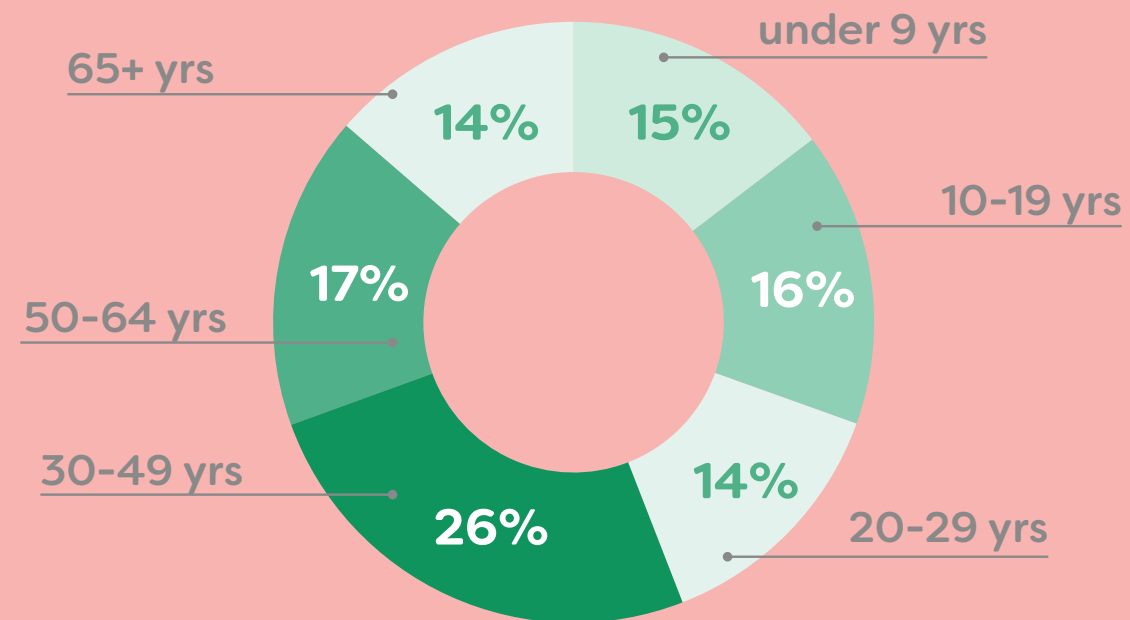

THE BRIGHTMOOR AREA IS HOME TO

**24,000**

RESIDENTS

# WHO LIVES IN THE BRIGHTMOOR AREA?

Working adults and teens are the largest age group in the neighborhood

Women make up the majority of the neighborhood's gender identity

Brightmoor is a predominately black community...

17% of residents reported over 40 different ancestries including German, French, Jamaican, Haitian, Moroccan, Ghanaian, Nigerian and many other African and European ancestries.