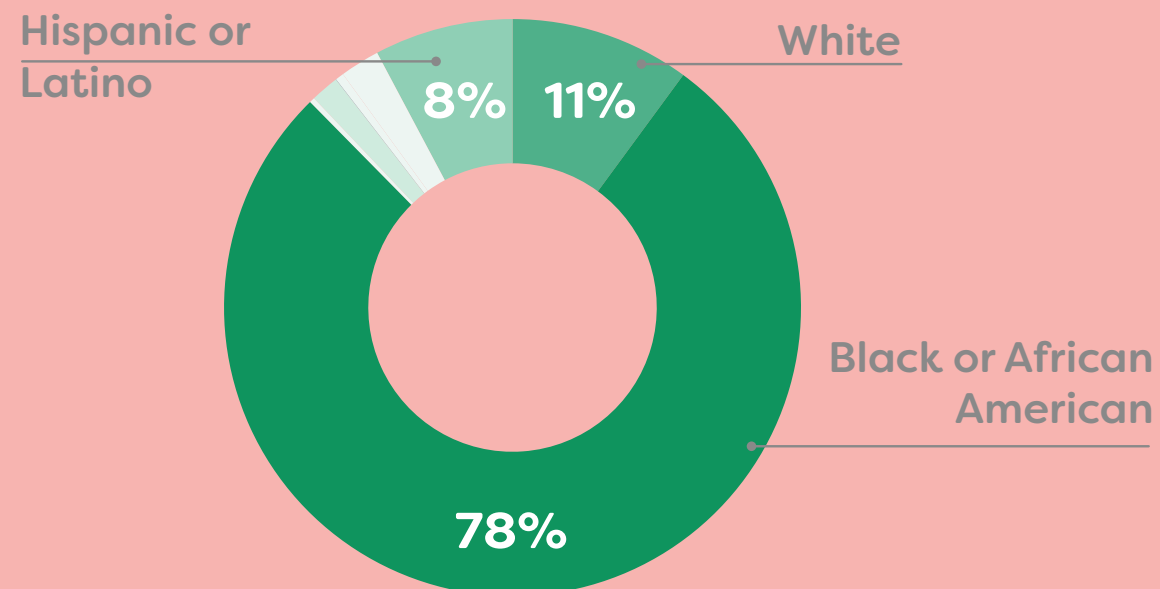

# WHO LIVES IN THE BRIGHTMOOR AREA?

Working adults and teens are the largest age group in the neighborhood

Women make up the majority of the neighborhood's gender identity

Brightmoor is a predominately black community...

17% of residents reported over 40 different ancestries including German, French, Jamaican, Haitian, Moroccan, Ghanaian, Nigerian and many other African and European ancestries.