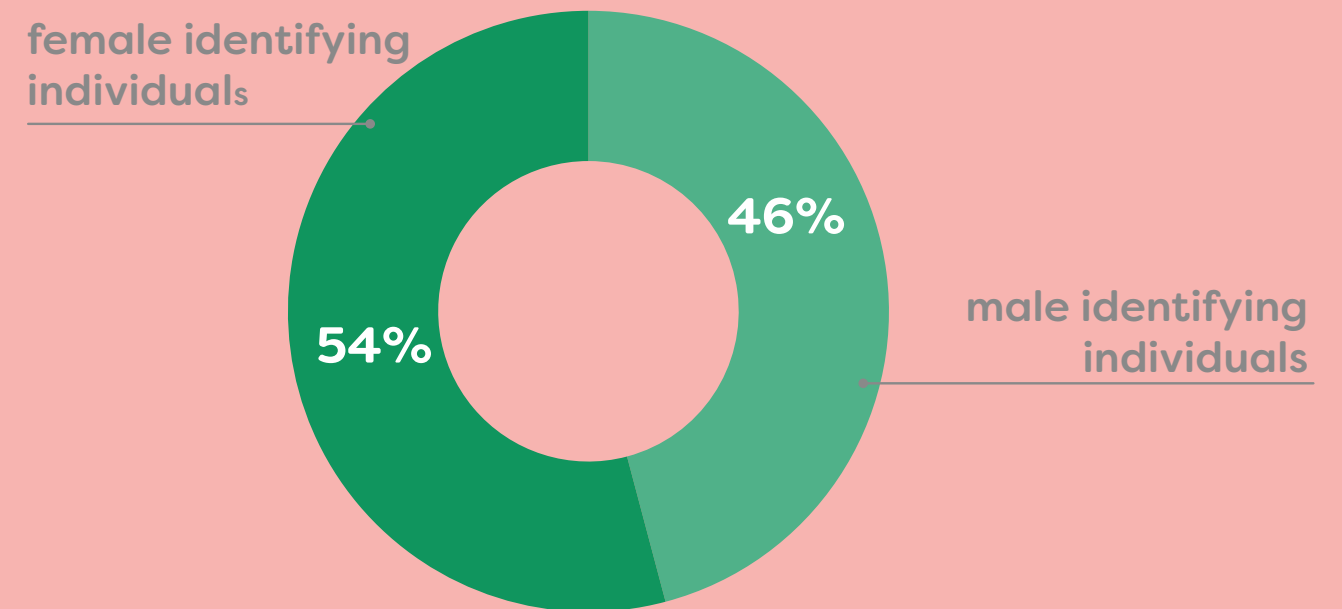

THE BRIGHTMOOR AREA IS HOME TO

**24,000**

RESIDENTS

# WHO LIVES IN THE BRIGHTMOOR AREA?

Working adults and teens are the largest age group in the neighborhood

Women make up the majority of the neighborhood's gender identity

Brightmoor is a predominately black community...

17% of residents reported over 40 different ancestries including German, French, Jamaican, Haitian, Moroccan, Ghanaian, Nigerian and many other African and European ancestries.