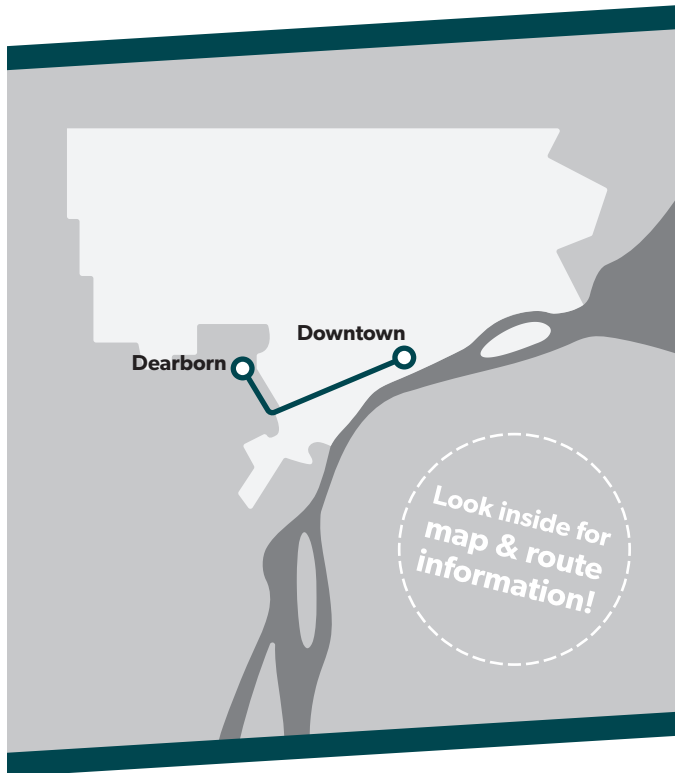

Vernor

TRANSIT ROUTE MAP & TIMETABLE

Effective **June 26, 2023**

@riddedot

Regional Pass

The Dart Passes allow unlimited rides on DDOT and SMART buses and the QLINE Streetcar.

	Full	Reduced
4-Hour Dart Pass	$2	$0.50
24-Hour Dart Pass	$5	$2
7 Day Dart Pass	$22	$10
31 Day Dart Pass	$70	$29

* *Seniors (ages 65 and older), people with disabilities, Medicare recipients, and students with a school-issued ID are eligible for a reduced fare. An application is required.*

Pay with the app

Download the Token Transit app today to buy Dart passes! Dart passes get you unlimited rides between DDOT, SMART and the QLINE for the duration of the pass.