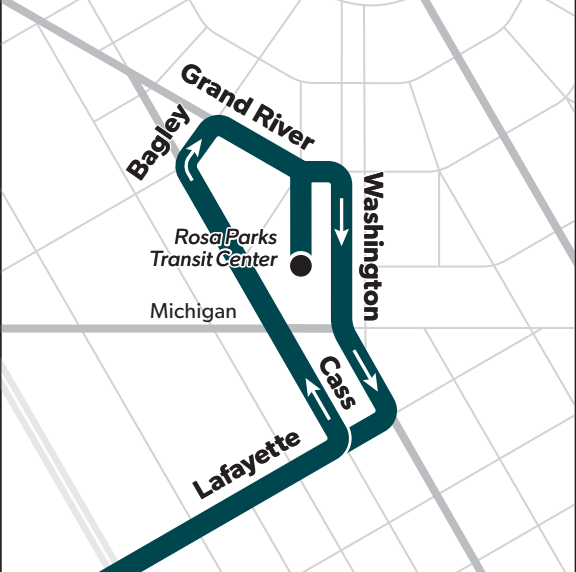

Detroit's Public Transit System

1

Vernor

see Downtown map

Rosa Parks Transit Center

Downtown

Map Key

- Route
- Timepoint (not all stops shown)
- Transfer to ConnectTen (other routes not shown)
- Point of Interest
- School

1 Monday-Friday

Eastbound to Downtown

	Michigan & Schaefer	Miller & Eagle	Vernor & Springwells	Vernor & Dragoon	Vernor & W Grand Bl	Trumbull & Bagley	Rosa Parks Transit Center
4:05	4:10	4:18	4:21	4:25	4:31	4:38	
5:05	5:10	5:18	5:21	5:25	5:31	5:38	
5:44	5:49	5:57	6:00	6:04	6:10	6:17	
6:14	6:19	6:27	6:30	6:34	6:40	6:47	
6:44	6:49	6:57	7:00	7:04	7:10	7:18	
7:14	7:20	7:29	7:33	7:37	7:43	7:51	
7:44	7:50	7:59	8:03	8:07	8:13	8:21	
8:14	8:20	8:29	8:33	8:37	8:43	8:51	
8:44	8:50	8:59	9:03	9:07	9:13	9:21	
9:14	9:20	9:29	9:33	9:37	9:43	9:51	
9:44	9:50	9:59	10:03	10:07	10:13	10:21	
10:14	10:20	10:29	10:33	10:37	10:43	10:51	
10:44	10:50	10:59	11:04	11:09	11:16	11:24	
11:14	11:21	11:30	11:35	11:40	11:47	11:55	
11:44	11:51	12:00	12:05	12:10	12:17	12:25	
12:14	12:21	12:30	12:35	12:40	12:47	12:55	
12:44	12:51	1:00	1:05	1:10	1:17	1:25	
1:14	1:21	1:30	1:35	1:40	1:47	1:55	
1:44	1:51	2:00	2:05	2:10	2:17	2:25	
2:14	2:21	2:30	2:35	2:40	2:47	2:55	
2:44	2:51	3:00	3:05	3:10	3:17	3:25	
3:14	3:21	3:30	3:35	3:40	3:47	3:55	
3:44	3:51	4:00	4:05	4:10	4:17	4:25	
4:14	4:21	4:30	4:35	4:40	4:47	4:55	
4:44	4:51	5:00	5:04	5:08	5:14	5:21	
5:14	5:20	5:28	5:32	5:36	5:42	5:49	
5:44	5:50	5:58	6:02	6:06	6:12	6:19	
6:14	6:20	6:28	6:32	6:36	6:42	6:49	
6:44	6:50	6:58	7:02	7:06	7:12	7:19	
7:14	7:20	7:28	7:32	7:36	7:42	7:49	
7:44	7:50	7:58	8:02	8:06	8:12	8:19	
8:24	8:30	8:38	8:42	8:46	8:52	8:59	
9:09	9:15	9:23	9:27	9:31	9:37	9:44	
10:09	10:15	10:23	10:27	10:31	10:37	10:44	
11:09	11:14	11:22	11:25	11:29	11:35	11:42	
12:09	12:14	12:22	12:25	12:29	12:35	12:42	