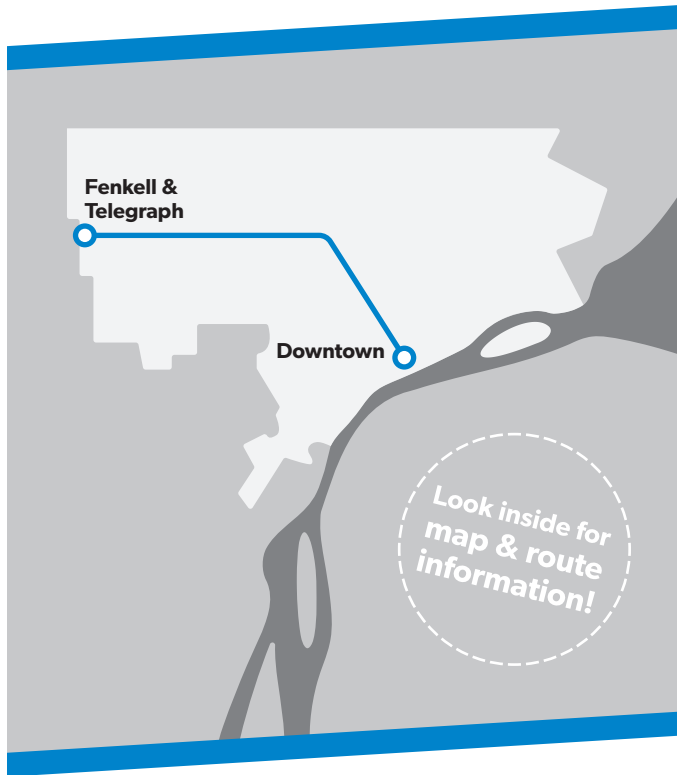

18

Fenkell

TRANSIT ROUTE MAP & TIMETABLE

Effective **April 24, 2023**

@riddedot

Regional Pass

The Dart Passes allow unlimited rides on DDOT and SMART buses and the QLINE Streetcar.

	Full	Reduced
4-Hour Dart Pass	$2	$0.50
24-Hour Dart Pass	$5	$2
7 Day Dart Pass	$22	$10
31 Day Dart Pass	$70	$29

* Seniors (ages 65 and older), people with disabilities, Medicare recipients, and students with a school-issued ID are eligible for a reduced fare. An application is required.

Pay with the app

Download the Token Transit app today to buy Dart passes! Dart passes get you unlimited rides between DDOT, SMART and the QLINE for the duration of the pass.