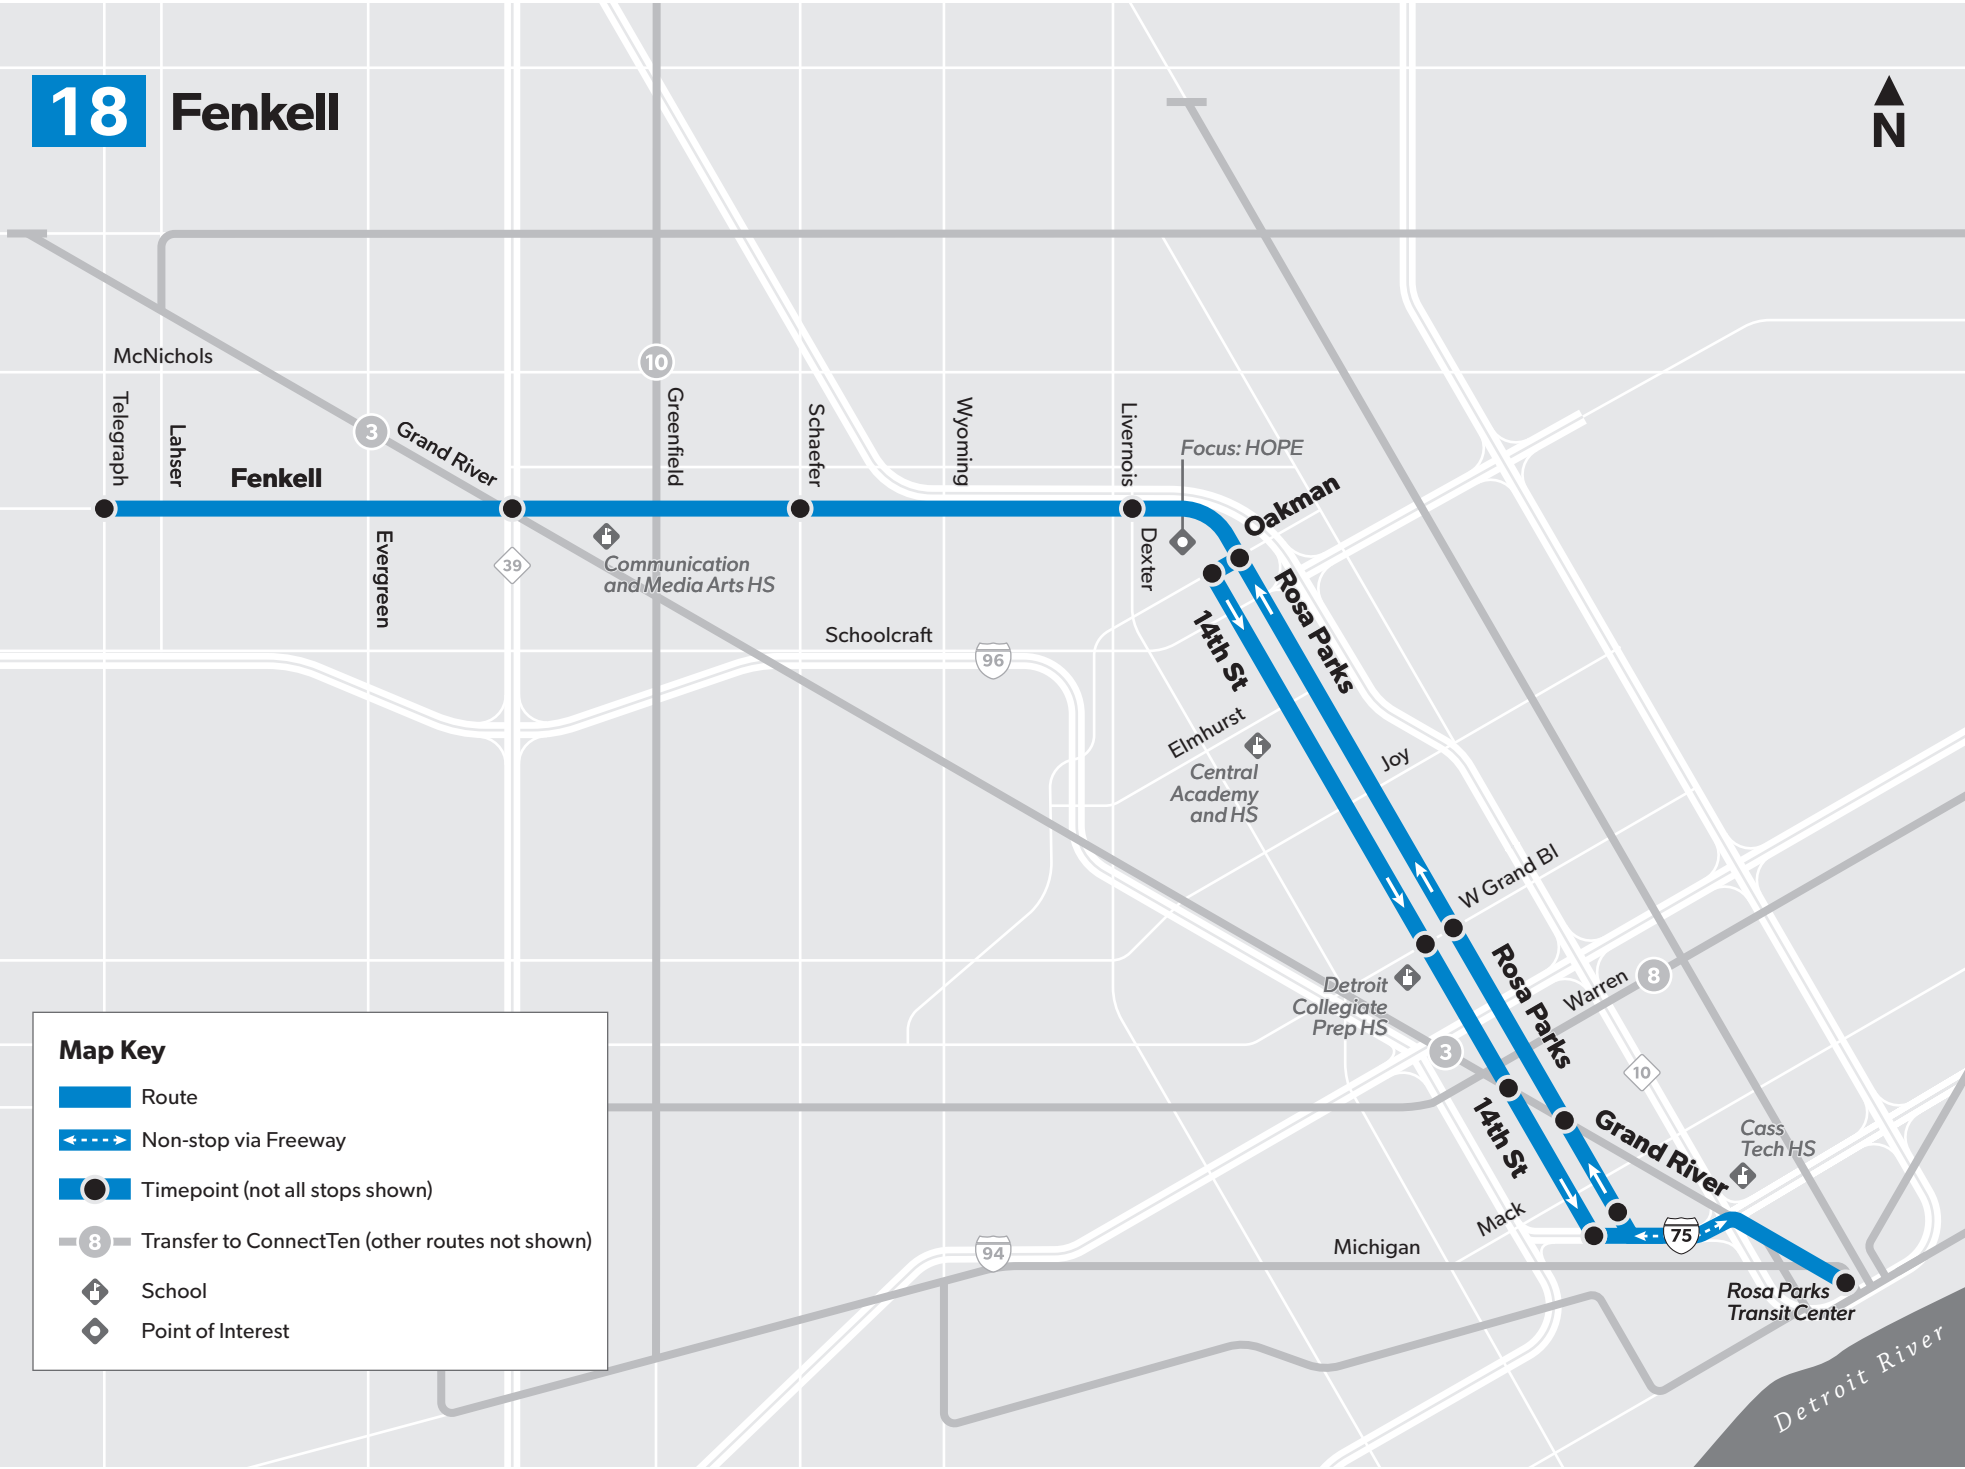

Detroit's Public Transit System

18 Fenkell

Map Key

- Route
- Non-stop via Freeway
- Timepoint (not all stops shown)
- Transfer to ConnectTen (other routes not shown)
- School
- Point of Interest

Eastbound to Downtown

18

Sunday & Holidays

Eastbound to Downtown

	Fenkell & Telegraph	Fenkell & Southfield	Fenkell & Schaefer	Fenkell & Dexter	14th & Oakman	14th & W Grand Bl	14th & Grand River	14th & I-75 Svc Dr	Rosa Parks Transit Center
8:03	8:10	8:16	8:23	8:27	8:35	8:40	8:43	8:50	
9:03	9:11	9:18	9:25	9:30	9:39	9:44	9:48	9:56	
10:03	10:11	10:18	10:25	10:30	10:39	10:44	10:48	10:56	
11:03	11:11	11:18	11:25	11:30	11:39	11:44	11:48	11:56	
12:03	12:11	12:18	12:25	12:30	12:39	12:44	12:48	12:56	
1:03	1:11	1:18	1:25	1:30	1:39	1:44	1:48	1:56	
2:03	2:11	2:18	2:25	2:30	2:39	2:44	2:48	2:56	
3:03	3:11	3:18	3:25	3:30	3:39	3:44	3:48	3:56	
4:03	4:11	4:18	4:25	4:30	4:39	4:44	4:48	4:56	
5:03	5:10	5:17	5:24	5:29	5:37	5:42	5:46	5:53	
6:03	6:10	6:16	6:23	6:27	6:35	6:40	6:43	6:50	
7:03	7:10	7:16	7:23	7:27	7:35	7:40	7:43	7:50	
8:03	8:10	8:16	8:23	8:27	8:35	8:40	8:43	8:50	