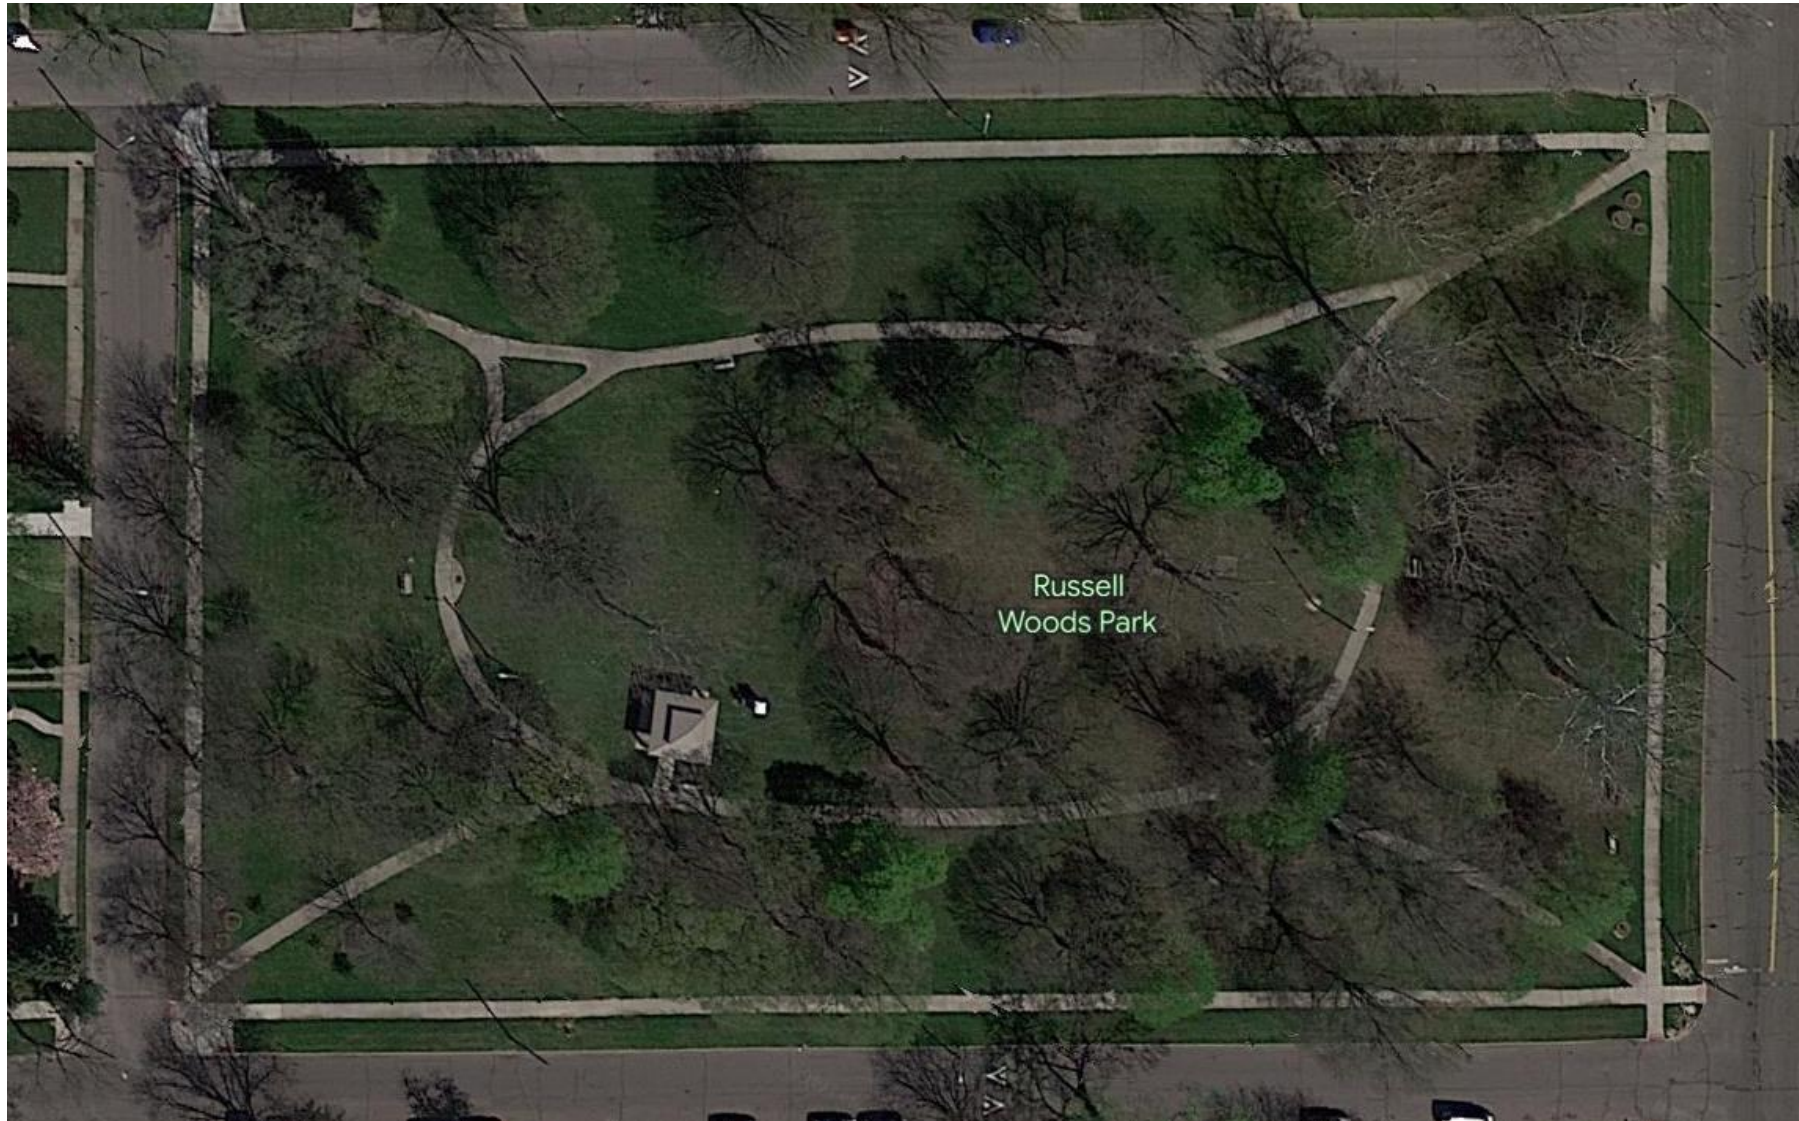

EXISTING CONDITIONS