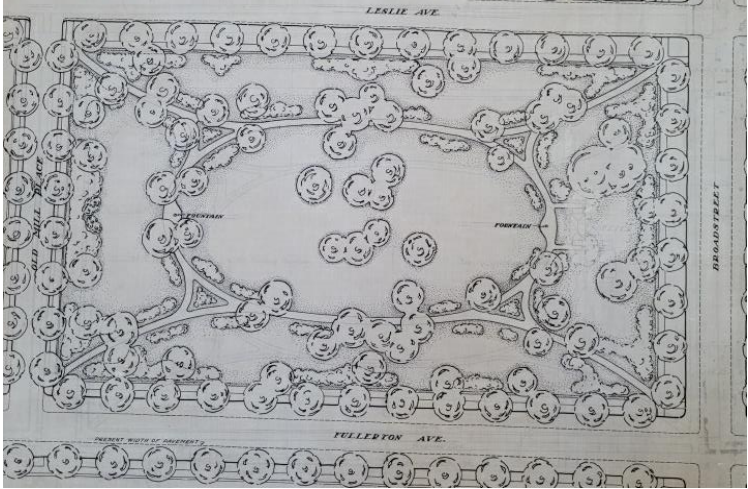

EXISTING CONDITIONS

Historic 1920's Plan