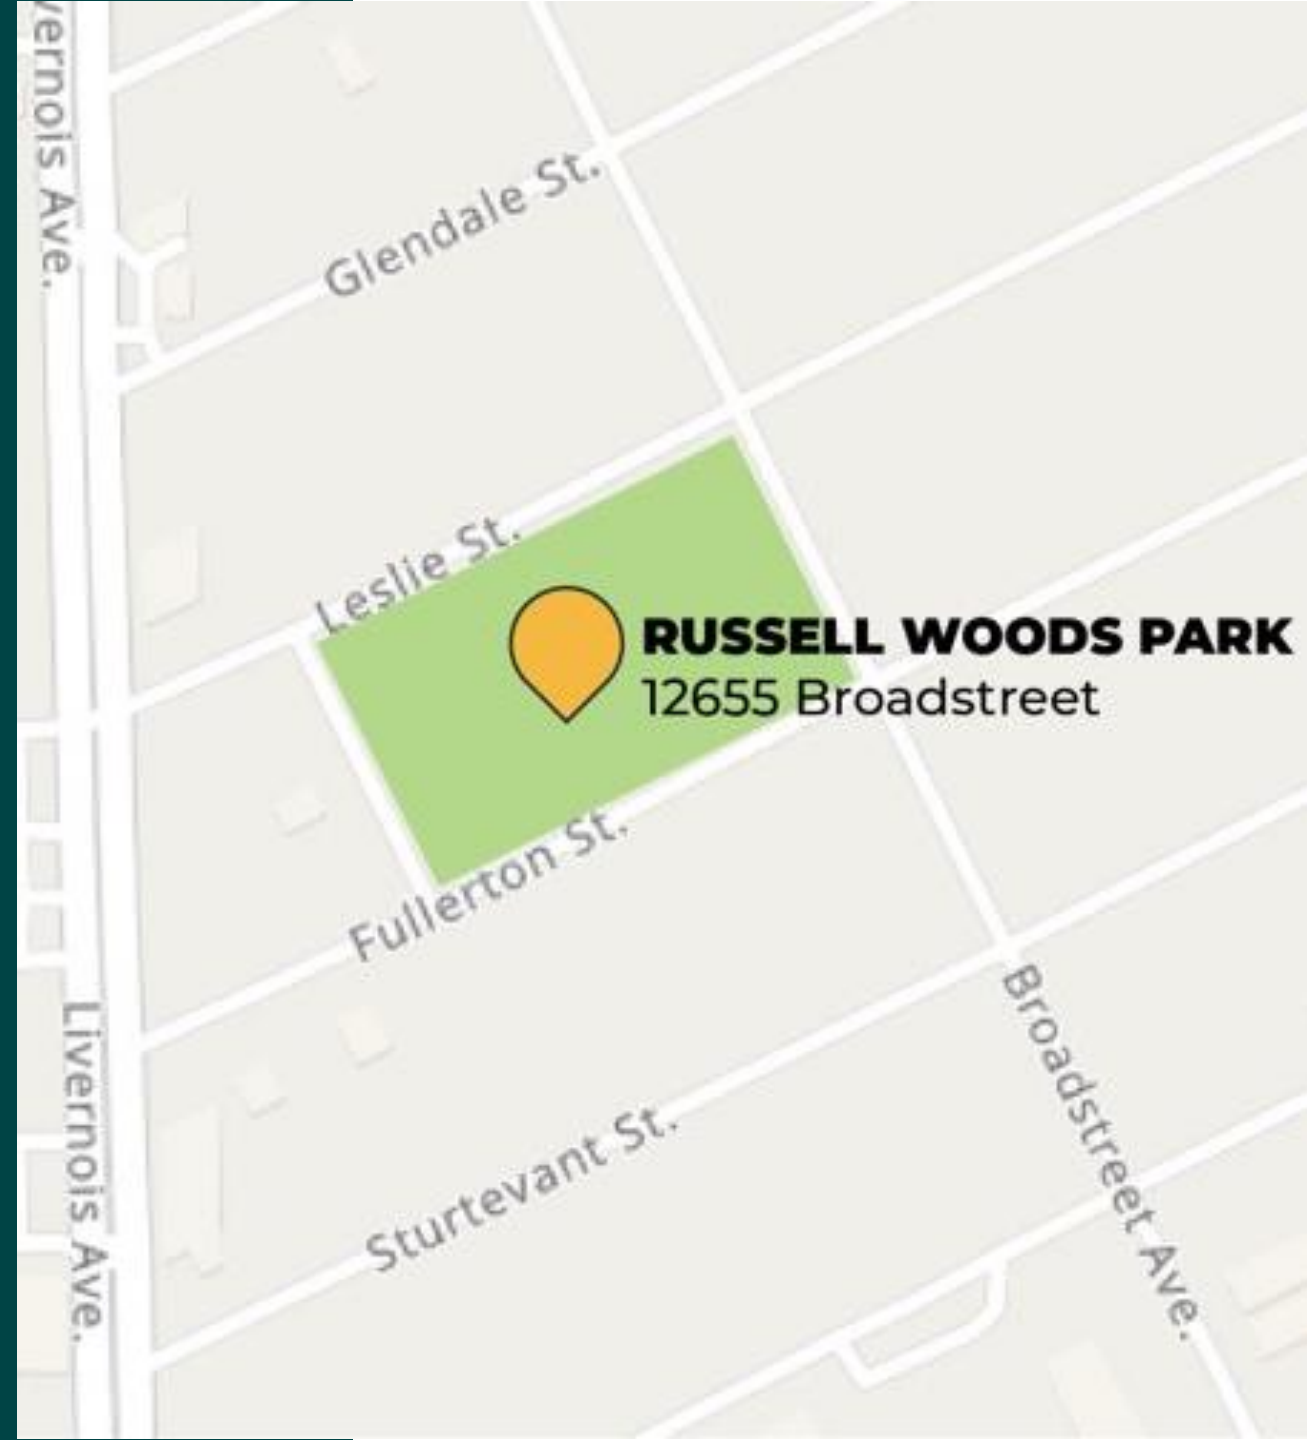

PLAN YOUR PARK

Take part in shaping your
community's park!

Parks and Recreation

Russell Woods Park

March 1, 2023

Project Background

- The City of Detroit Parks and Recreation Division (DPRD) recently received funding for improvements at Russell Woods Park.
- We are conducting community engagement to hear what amenities would best serve the families and residents that use the park.
- After community engagement the project will be finalized for construction later in 2023.