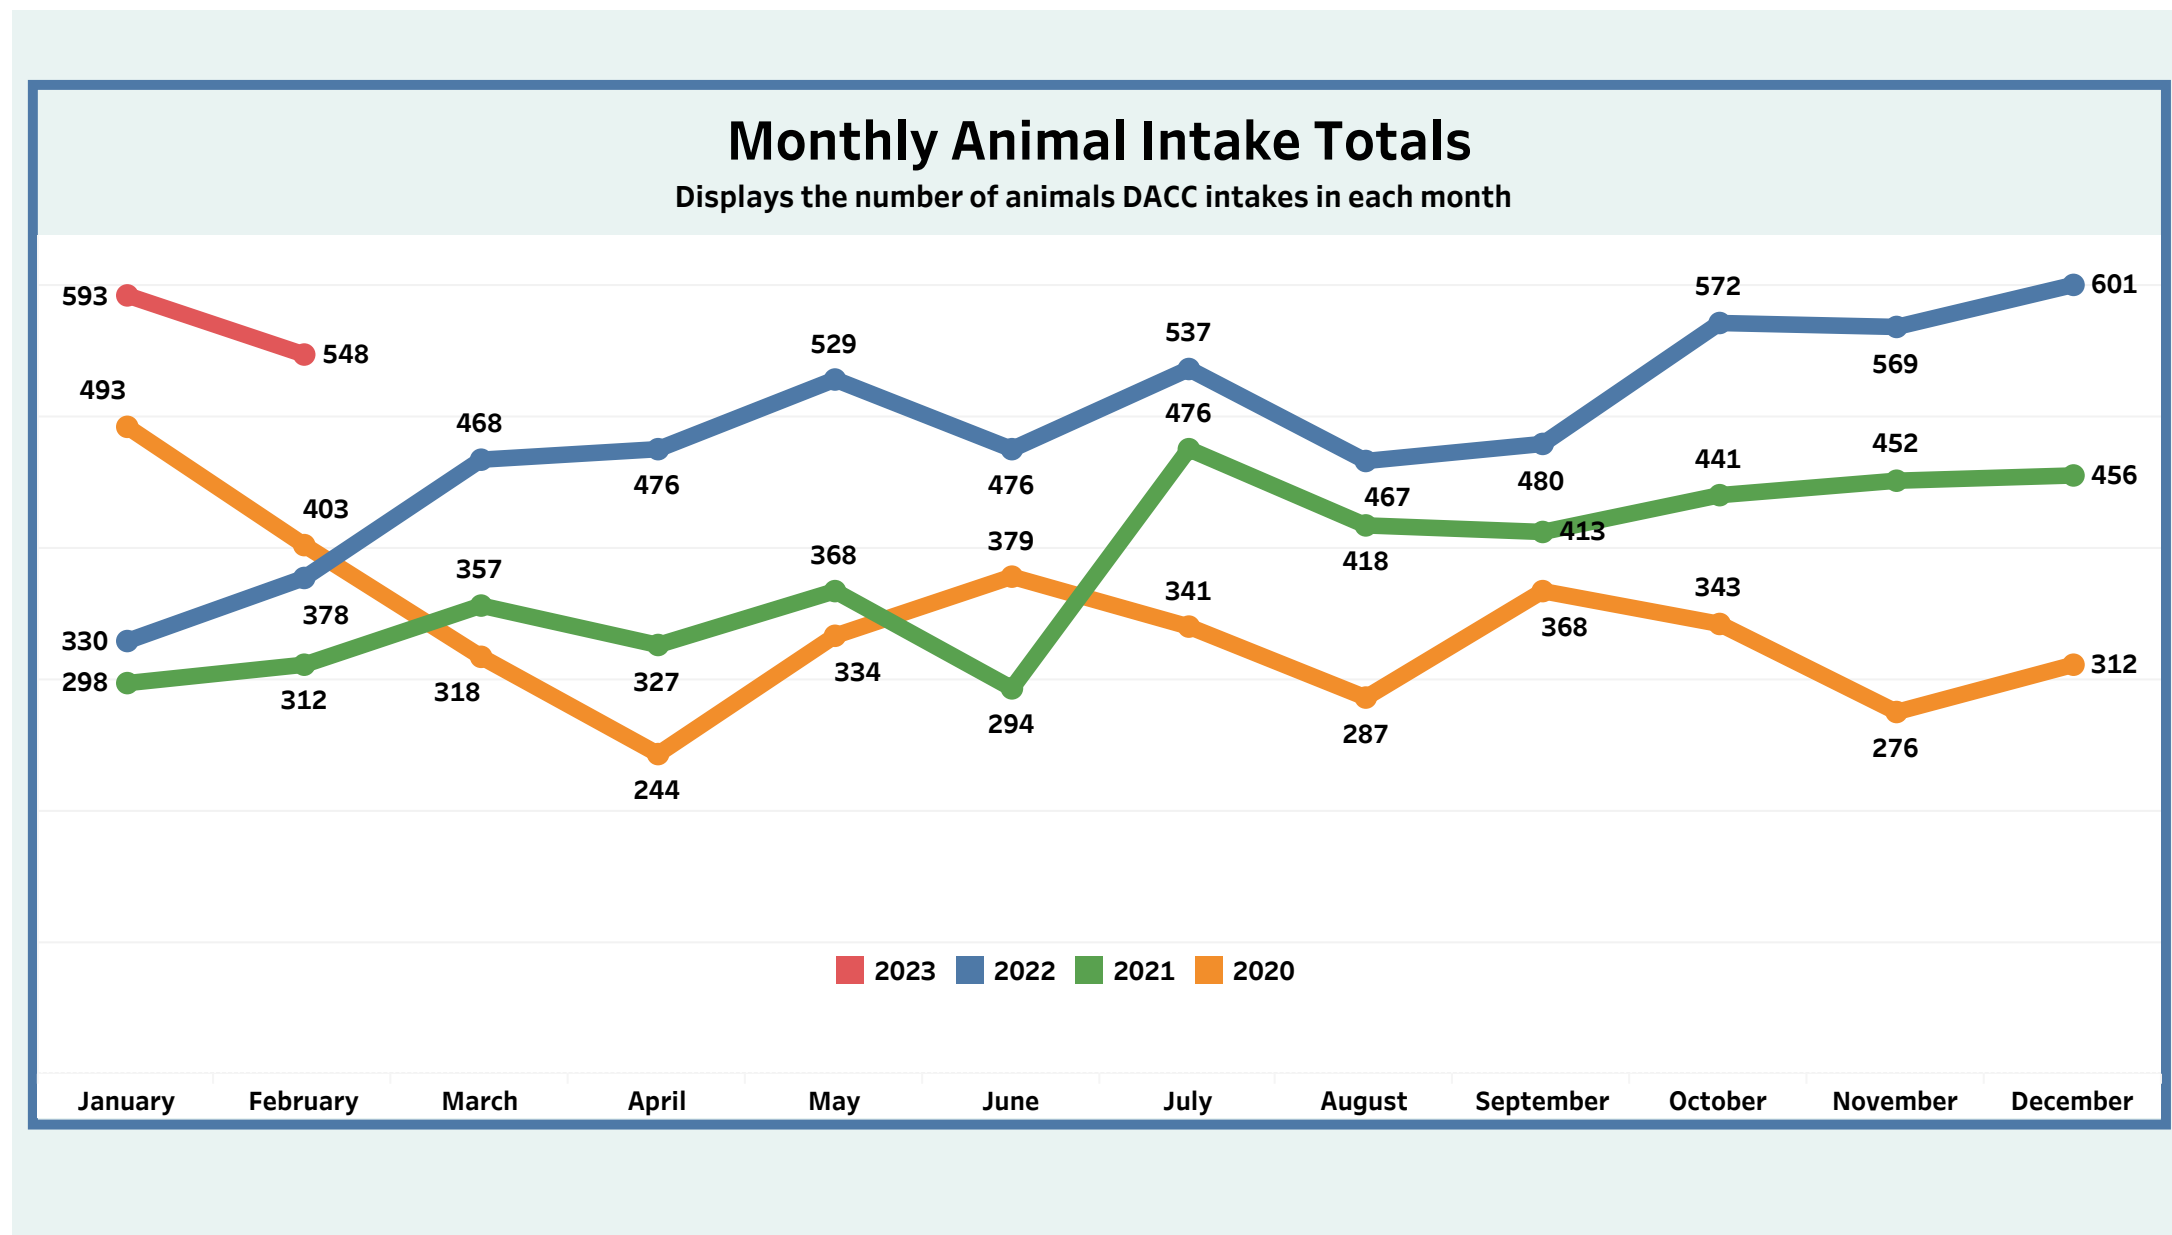

Detroit Animal Control

Monthly Metrics as of February 1, 2023

Monthly Metrics

Due to increased public interest in Detroit Animal Control, the General Services Department is making operational data available in an effort towards transparency. We believe it is important to give insight into the daily demands of Detroit Animal Control and to let the public and our partners know of our efforts on behalf of the citizens of Detroit.

You will find data since January 2020 in the following categories: **Dog Bite Reporting / ACO Responses / Monthly Intakes / Inbound calls to 922-DOGS**

Dog Bite Reporting	Animal Control Officer Responses	Monthly Intakes	Inbound Calls 922-DOGS
--------------------	---	-----------------	------------------------

You will find data since January 2020 in the following categories: **Dog Bite Reporting** / **ACO Responses** / **Monthly Intakes** / **Inbound calls to 922-DOGS**

Dog Bite Reporting	Animal Control Officer Responses	Monthly Intakes	Inbound Calls 922-DOGS
--------------------	----------------------------------	-----------------	------------------------