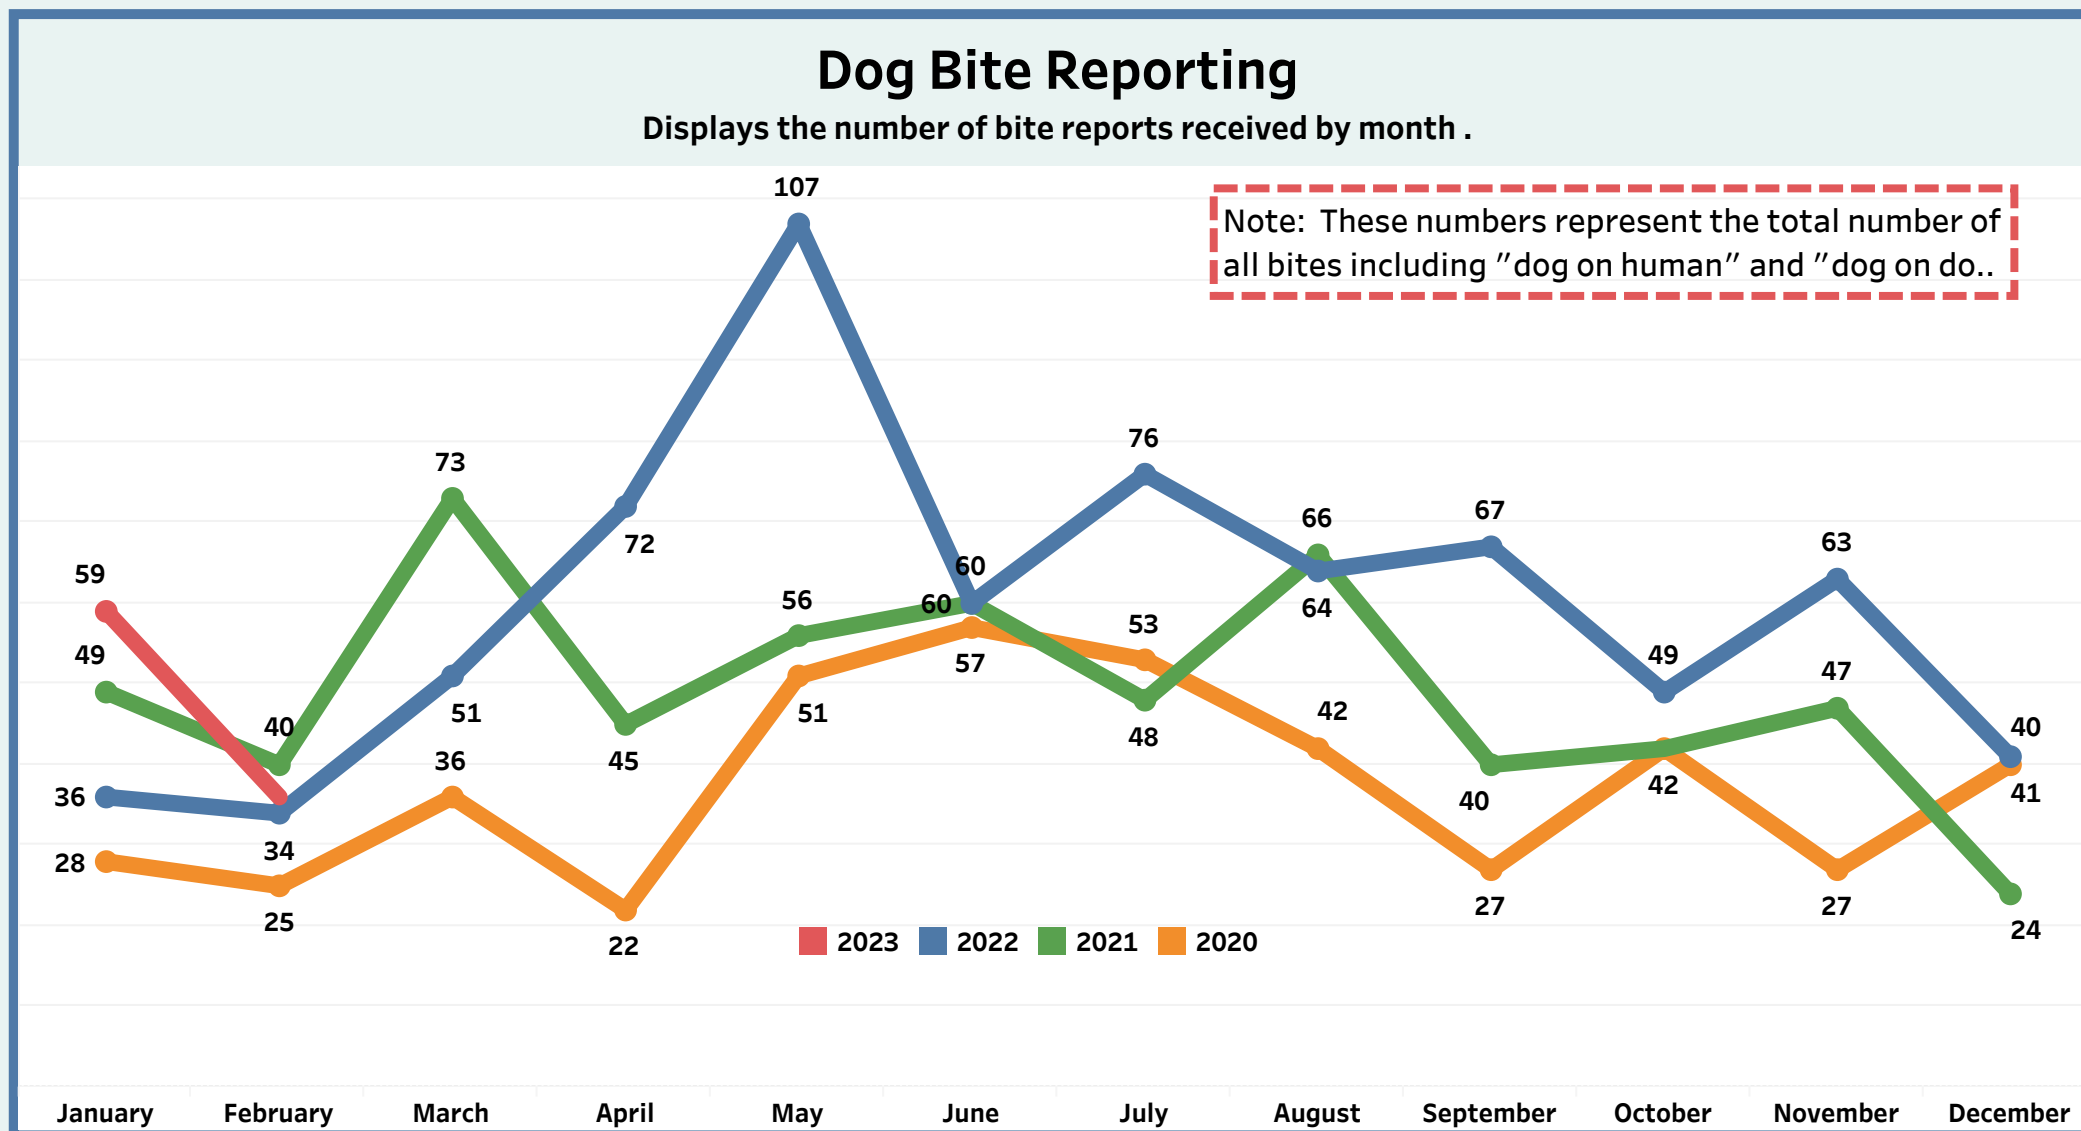

Detroit Animal Control

Monthly Metrics as of February 1, 2023

Monthly Metrics

Due to increased public interest in Detroit Animal Control, the General Services Department is making operational data available in an effort towards transparency. We believe it is important to give insight into the daily demands of Detroit Animal Control and to let the public and our partners know of our efforts on behalf of the citizens of Detroit.

You will find data since January 2020 in the following categories: **Dog Bite Reporting** / **ACO Responses** / **Monthly Intakes** / **Inbound calls to 922-DOGS**

Dog Bite Reporting	Animal Control Officer Responses	Monthly Intakes	Inbound Calls 922-DOGS
---------------------------	---	------------------------	-------------------------------

You will find data since January 2020 in the following categories: **Dog Bite Reporting / ACO Responses / Monthly Intakes / Inbound calls to 922-DOGS**

Dog Bite Reporting	Animal Control Officer Responses	Monthly Intakes	Inbound Calls 922-DOGS
--------------------	---	-----------------	------------------------