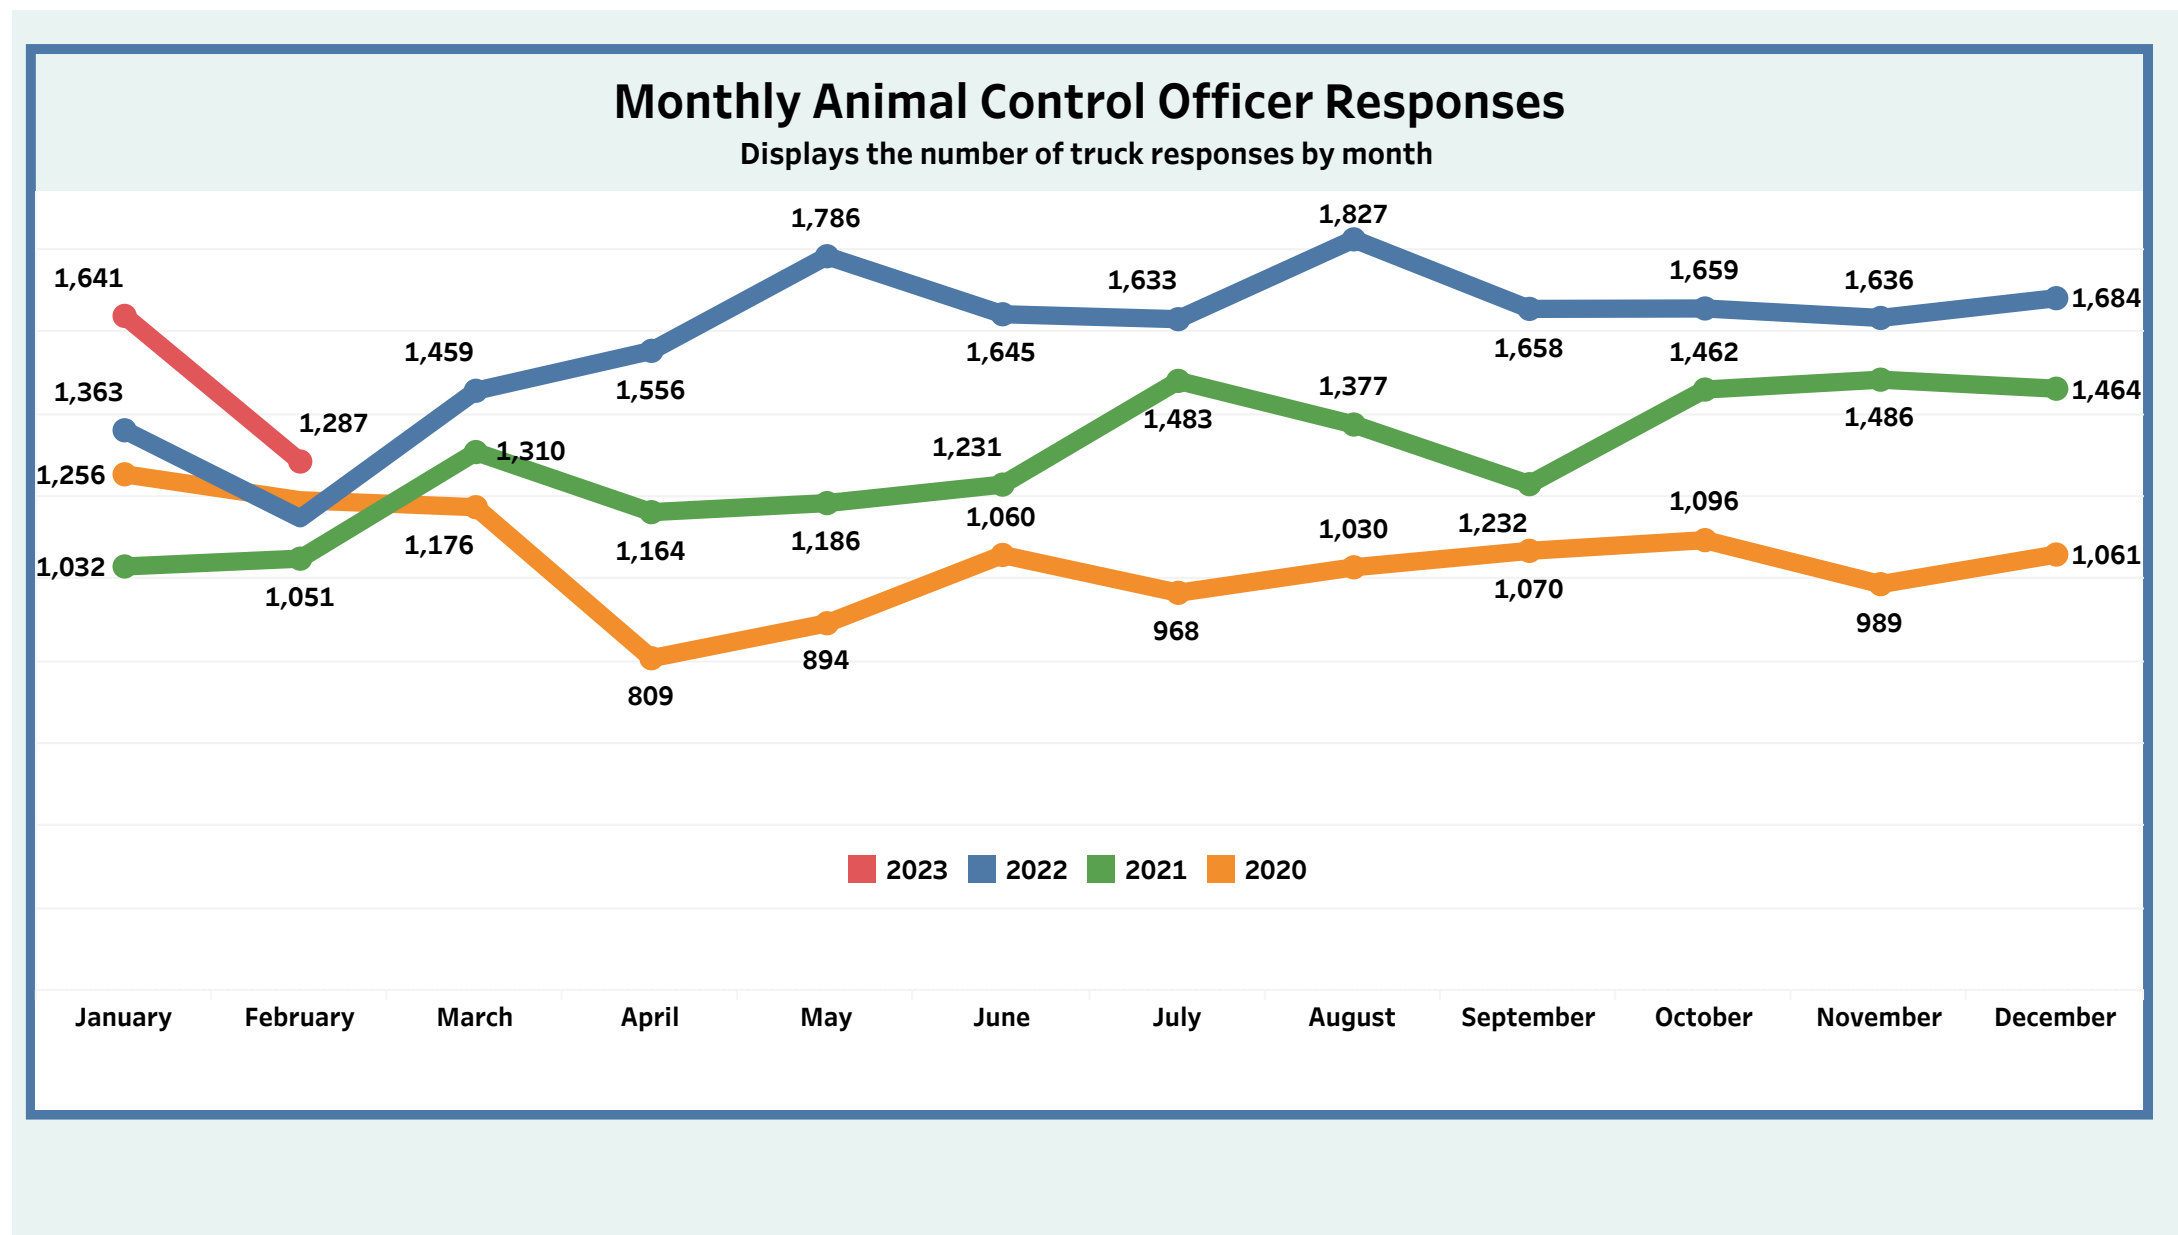

You will find data since January 2020 in the following categories: **Dog Bite Reporting** / **ACO Responses** / **Monthly Intakes** / **Inbound calls to 922-DOGS**

Dog Bite Reporting	Animal Control Officer Responses	Monthly Intakes	Inbound Calls 922-DOGS
---------------------------	---	------------------------	-------------------------------

Detroit Animal Control

Monthly Metrics as of February 1, 2023

Monthly Metrics

Due to increased public interest in Detroit Animal Control, the General Services Department is making operational data available in an effort towards transparency. We believe it is important to give insight into the daily demands of Detroit Animal Control and to let the public and our partners know of our efforts on behalf of the citizens of Detroit.

You will find data since January 2020 in the following categories: **Dog Bite Reporting / ACO Responses / Monthly Intakes / Inbound calls to 922-DOGS**

Dog Bite Reporting	Animal Control Officer Responses	Monthly Intakes	Inbound Calls 922-DOGS
--------------------	---	-----------------	------------------------