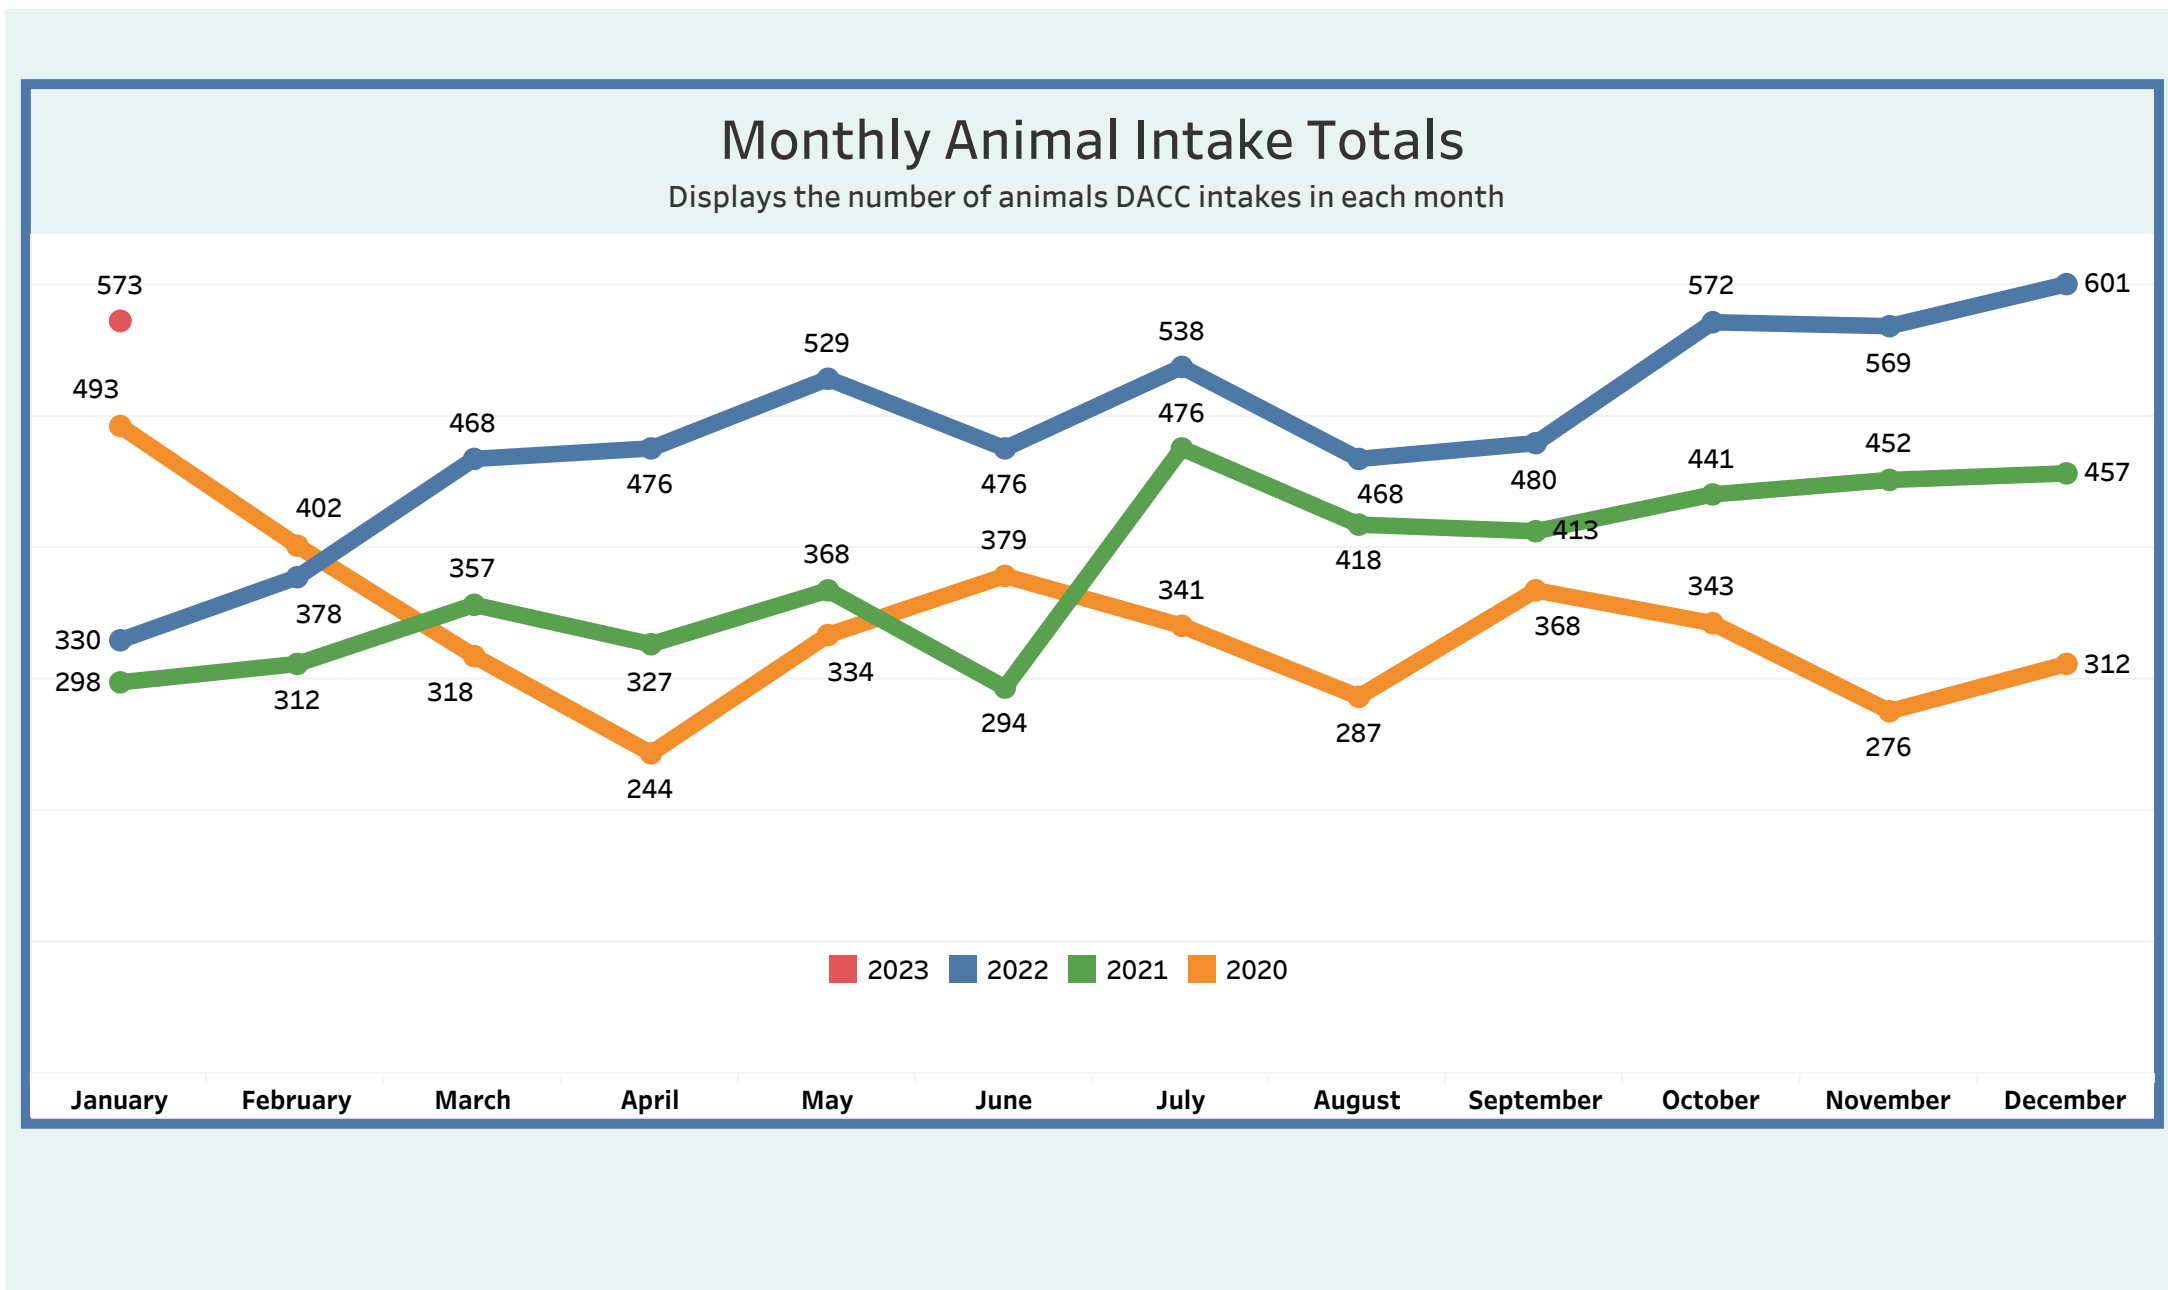

Detroit Animal Control

Monthly Metrics as of January 1, 2023

Monthly Metrics

Due to increased public interest in Detroit Animal Control, the General Services Department is making operational data available in an effort towards transparency. We believe it is important to give insight into the daily demands of Detroit Animal Control and to let the public and our partners know of our efforts on behalf of the citizens of Detroit.

You will find data since January 2020 in the following categories: **Dog Bite Reporting** / **ACO Responses** / **Monthly Intakes** / **Inbound calls to 922-DOGS**

Dog Bite Reporting	Animal Control Officer Responses	Monthly Intakes	Inbound Calls 922-DOGS
--------------------	---	-----------------	------------------------

You will find data since January 2020 in the following categories: **Dog Bite Reporting** / **ACO Responses** / **Monthly Intakes** / **Inbound calls to 922-DOGS**

- Dog Bite Reporting
- Animal Control Officer Responses
- Monthly Intakes**
- Inbound Calls 922-DOGS