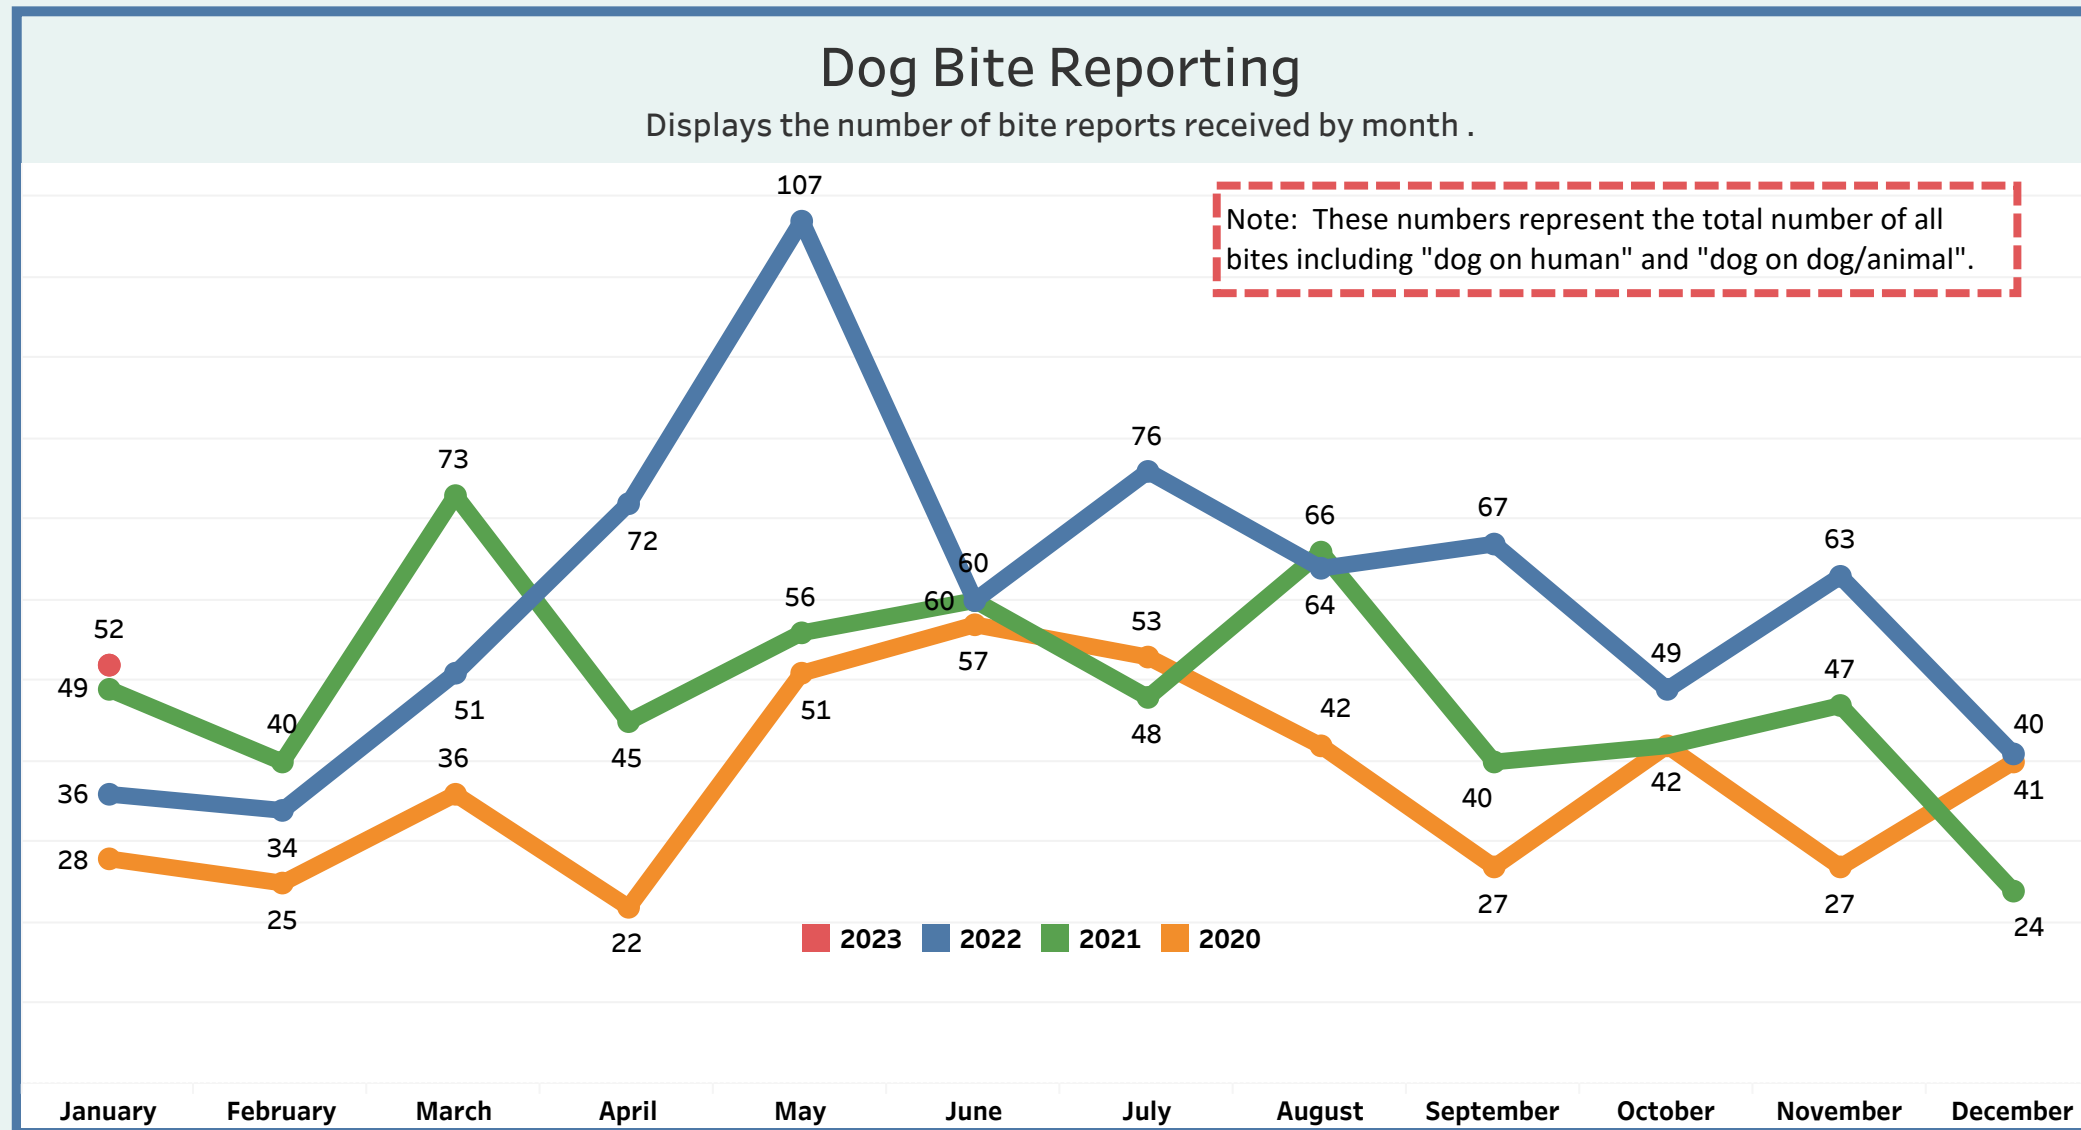

Detroit Animal Control

Monthly Metrics as of January 1, 2023

Monthly Metrics

Due to increased public interest in Detroit Animal Control, the General Services Department is making operational data available in an effort towards transparency. We believe it is important to give insight into the daily demands of Detroit Animal Control and to let the public and our partners know of our efforts on behalf of the citizens of Detroit.

You will find data since January 2020 in the following categories: **Dog Bite Reporting** / **ACO Responses** / **Monthly Intakes** / **Inbound calls to 922-DOGS**

Dog Bite Reporting	Animal Control Officer Responses	Monthly Intakes	Inbound Calls 922-DOGS
--------------------	----------------------------------	-----------------	------------------------

You will find data since January 2020 in the following categories: **Dog Bite Reporting** / **ACO Responses** / **Monthly Intakes** / **Inbound calls to 922-DOGS**

Dog Bite Reporting	Animal Control Officer Responses	Monthly Intakes	Inbound Calls 922-DOGS
--------------------	---	-----------------	------------------------