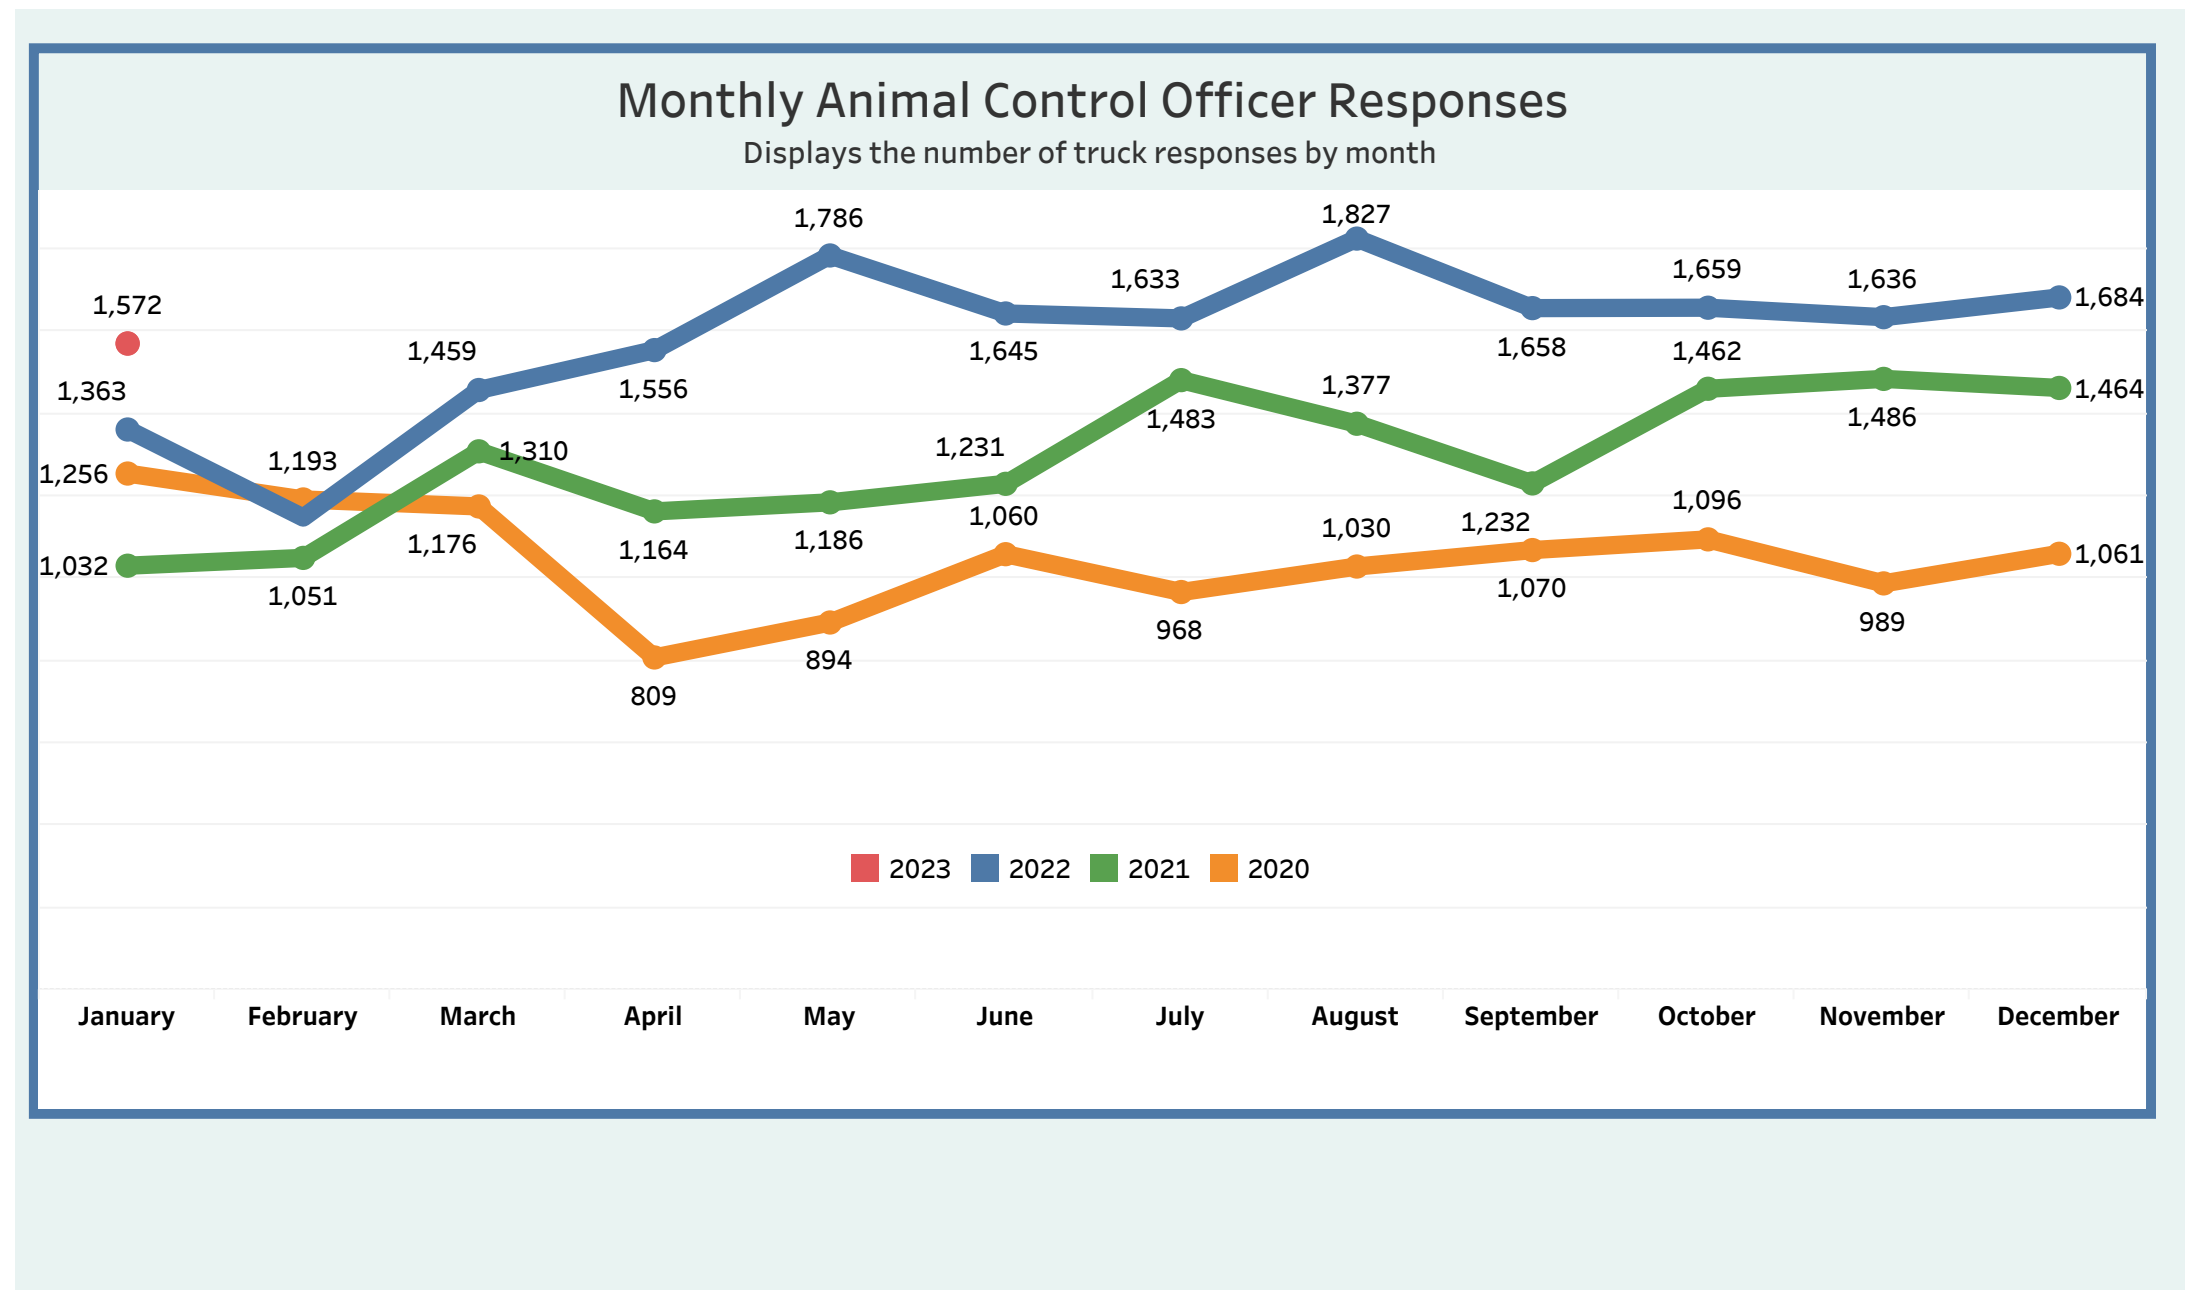

Detroit Animal Control

Monthly Metrics as of January 1, 2023

Monthly Metrics

Due to increased public interest in Detroit Animal Control, the General Services Department is making operational data available in an effort towards transparency. We believe it is important to give insight into the daily demands of Detroit Animal Control and to let the public and our partners know of our efforts on behalf of the citizens of Detroit.

You will find data since January 2020 in the following categories: **Dog Bite Reporting** / **ACO Responses** / **Monthly Intakes** / **Inbound calls to 922-DOGS**

Dog Bite Reporting	Animal Control Officer Responses	Monthly Intakes	Inbound Calls 922-DOGS
--------------------	----------------------------------	-----------------	------------------------

You will find data since January 2020 in the following categories: **Dog Bite Reporting** / **ACO Responses** / **Monthly Intakes** / **Inbound calls to 922-DOGS**

Dog Bite Reporting	Animal Control Officer Responses	Monthly Intakes	Inbound Calls 922-DOGS
--------------------	---	-----------------	------------------------