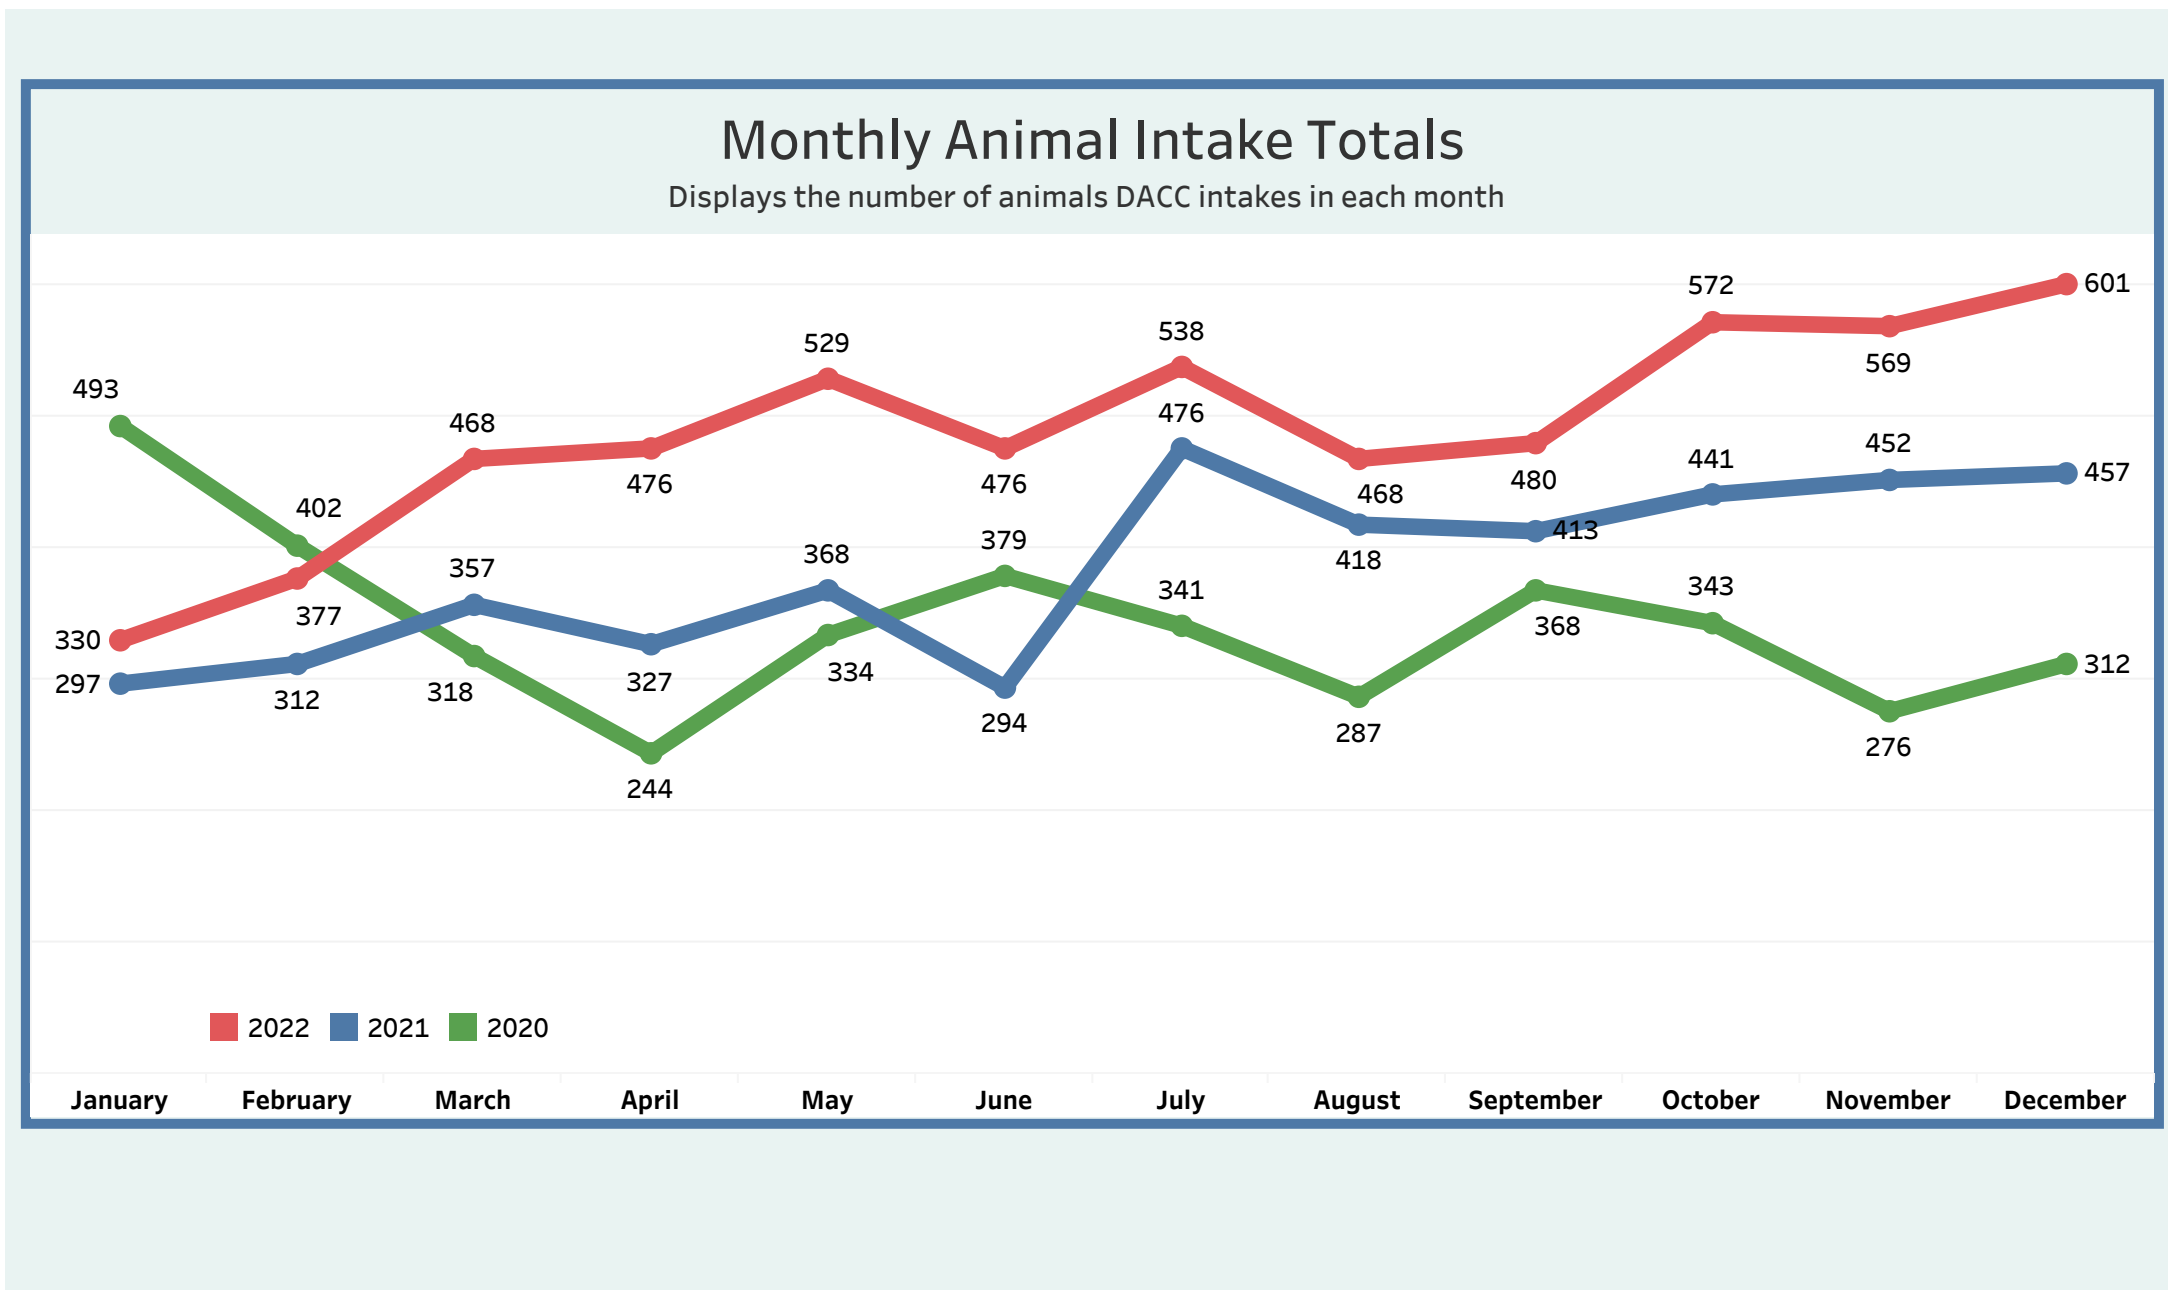

Detroit Animal Control

Monthly Metrics as of January 1, 2023

Monthly Metrics

Due to increased public interest in Detroit Animal Control, the General Services Department is making operational data available in an effort towards transparency. We believe it is important to give insight into the daily demands of Detroit Animal Control and to let the public and our partners know of our efforts on behalf of the citizens of Detroit.

You will find data since January 2020 in the following categories: **Dog Bite Reporting** / **ACO Responses** / **Monthly Intakes** / **Inbound calls to 922-DOGS**

Dog Bite Reporting	Animal Control Officer Responses	Monthly Intakes	Inbound Calls 922-DOGS