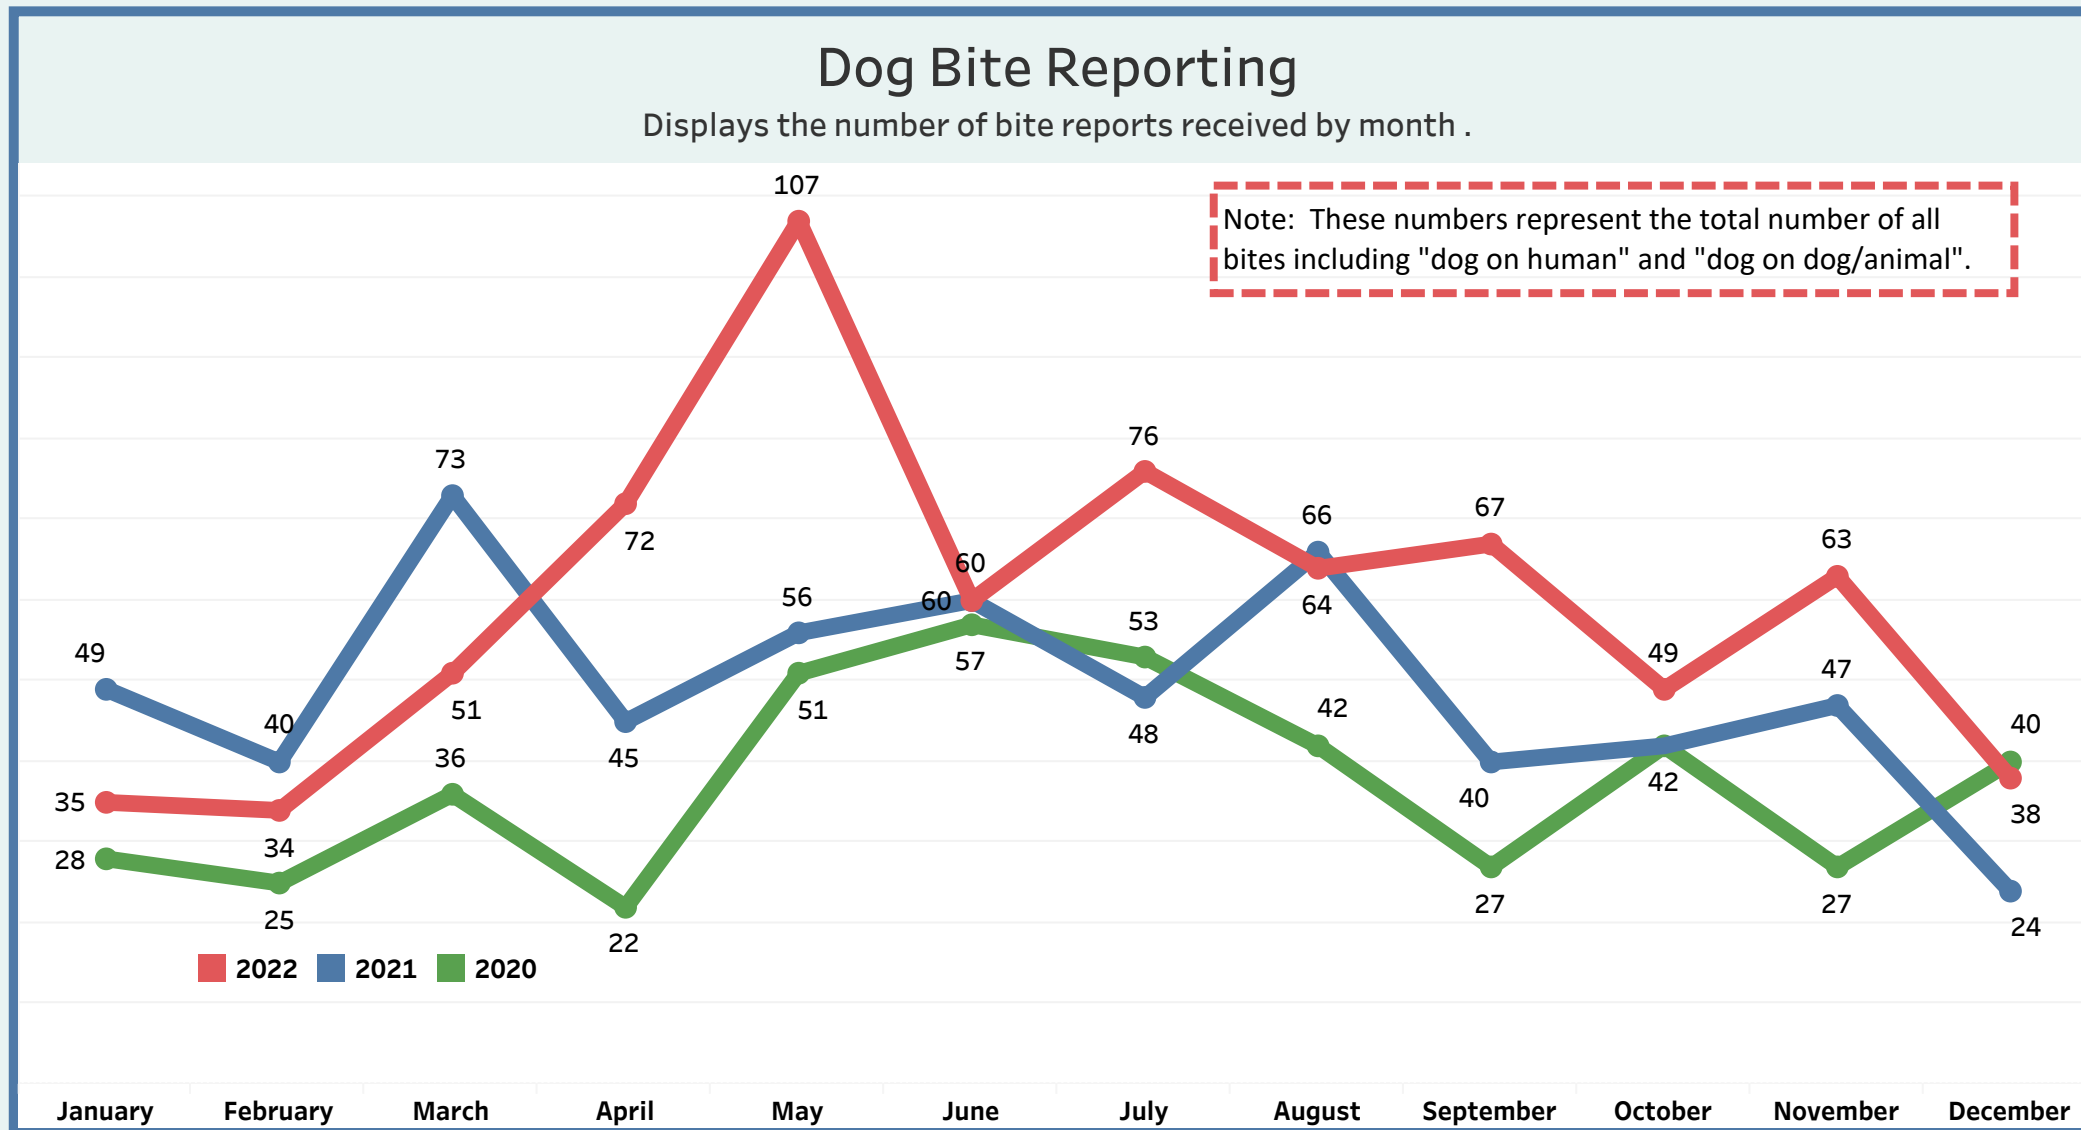

Detroit Animal Control

Monthly Metrics as of January 1, 2023

Monthly Metrics

Due to increased public interest in Detroit Animal Control, the General Services Department is making operational data available in an effort towards transparency. We believe it is important to give insight into the daily demands of Detroit Animal Control and to let the public and our partners know of our efforts on behalf of the citizens of Detroit.

You will find data since January 2020 in the following categories: **Dog Bite Reporting** / **ACO Responses** / **Monthly Intakes** / **Inbound calls to 922-DOGS**

Dog Bite Reporting	Animal Control Officer Responses	Monthly Intakes	Inbound Calls 922-DOGS
--------------------	----------------------------------	-----------------	------------------------

You will find data since January 2020 in the following categories: **Dog Bite Reporting** / **ACO Responses** / **Monthly Intakes** / **Inbound calls to 922-DOGS**

Detroit Animal Control

Monthly Metrics as of January 1, 2023