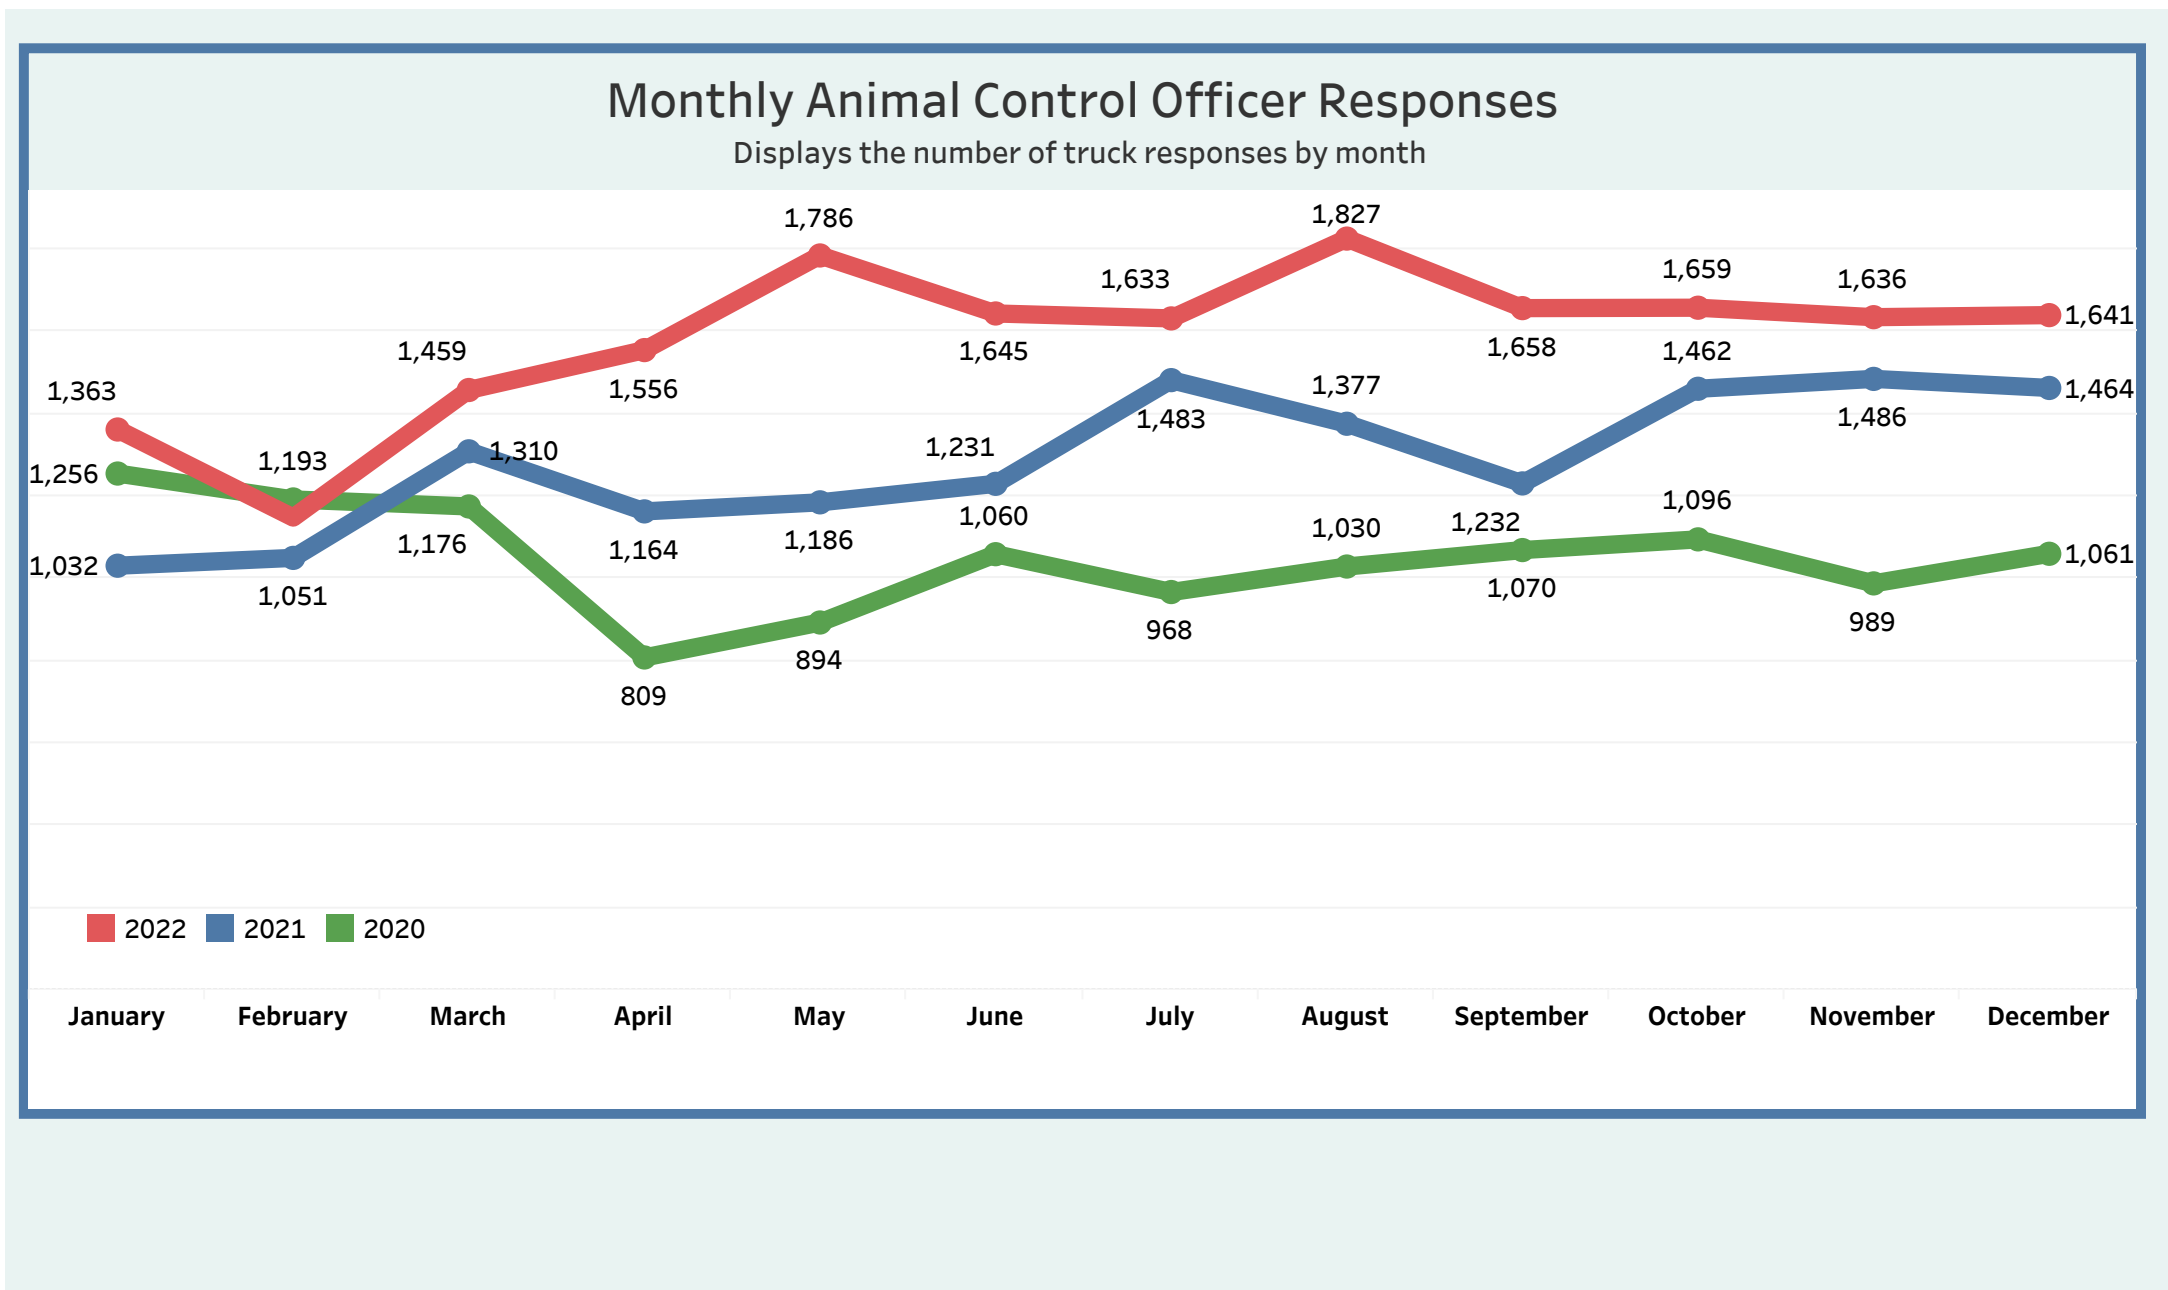

Detroit Animal Control

Monthly Metrics as of January 1, 2023

Monthly Metrics

Due to increased public interest in Detroit Animal Control, the General Services Department is making operational data available in an effort towards transparency. We believe it is important to give insight into the daily demands of Detroit Animal Control and to let the public and our partners know of our efforts on behalf of the citizens of Detroit.

You will find data since January 2020 in the following categories: **Dog Bite Reporting** / **ACO Responses** / **Monthly Intakes** / **Inbound calls to 922-DOGS**

Dog Bite Reporting	Animal Control Officer Responses	Monthly Intakes	Inbound Calls 922-DOGS
--------------------	----------------------------------	-----------------	------------------------

You will find data since January 2020 in the following categories: **Dog Bite Reporting** / **ACO Responses** / **Monthly Intakes** / **Inbound calls to 922-DOGS**

Detroit Animal Control

Monthly Metrics as of January 1, 2023