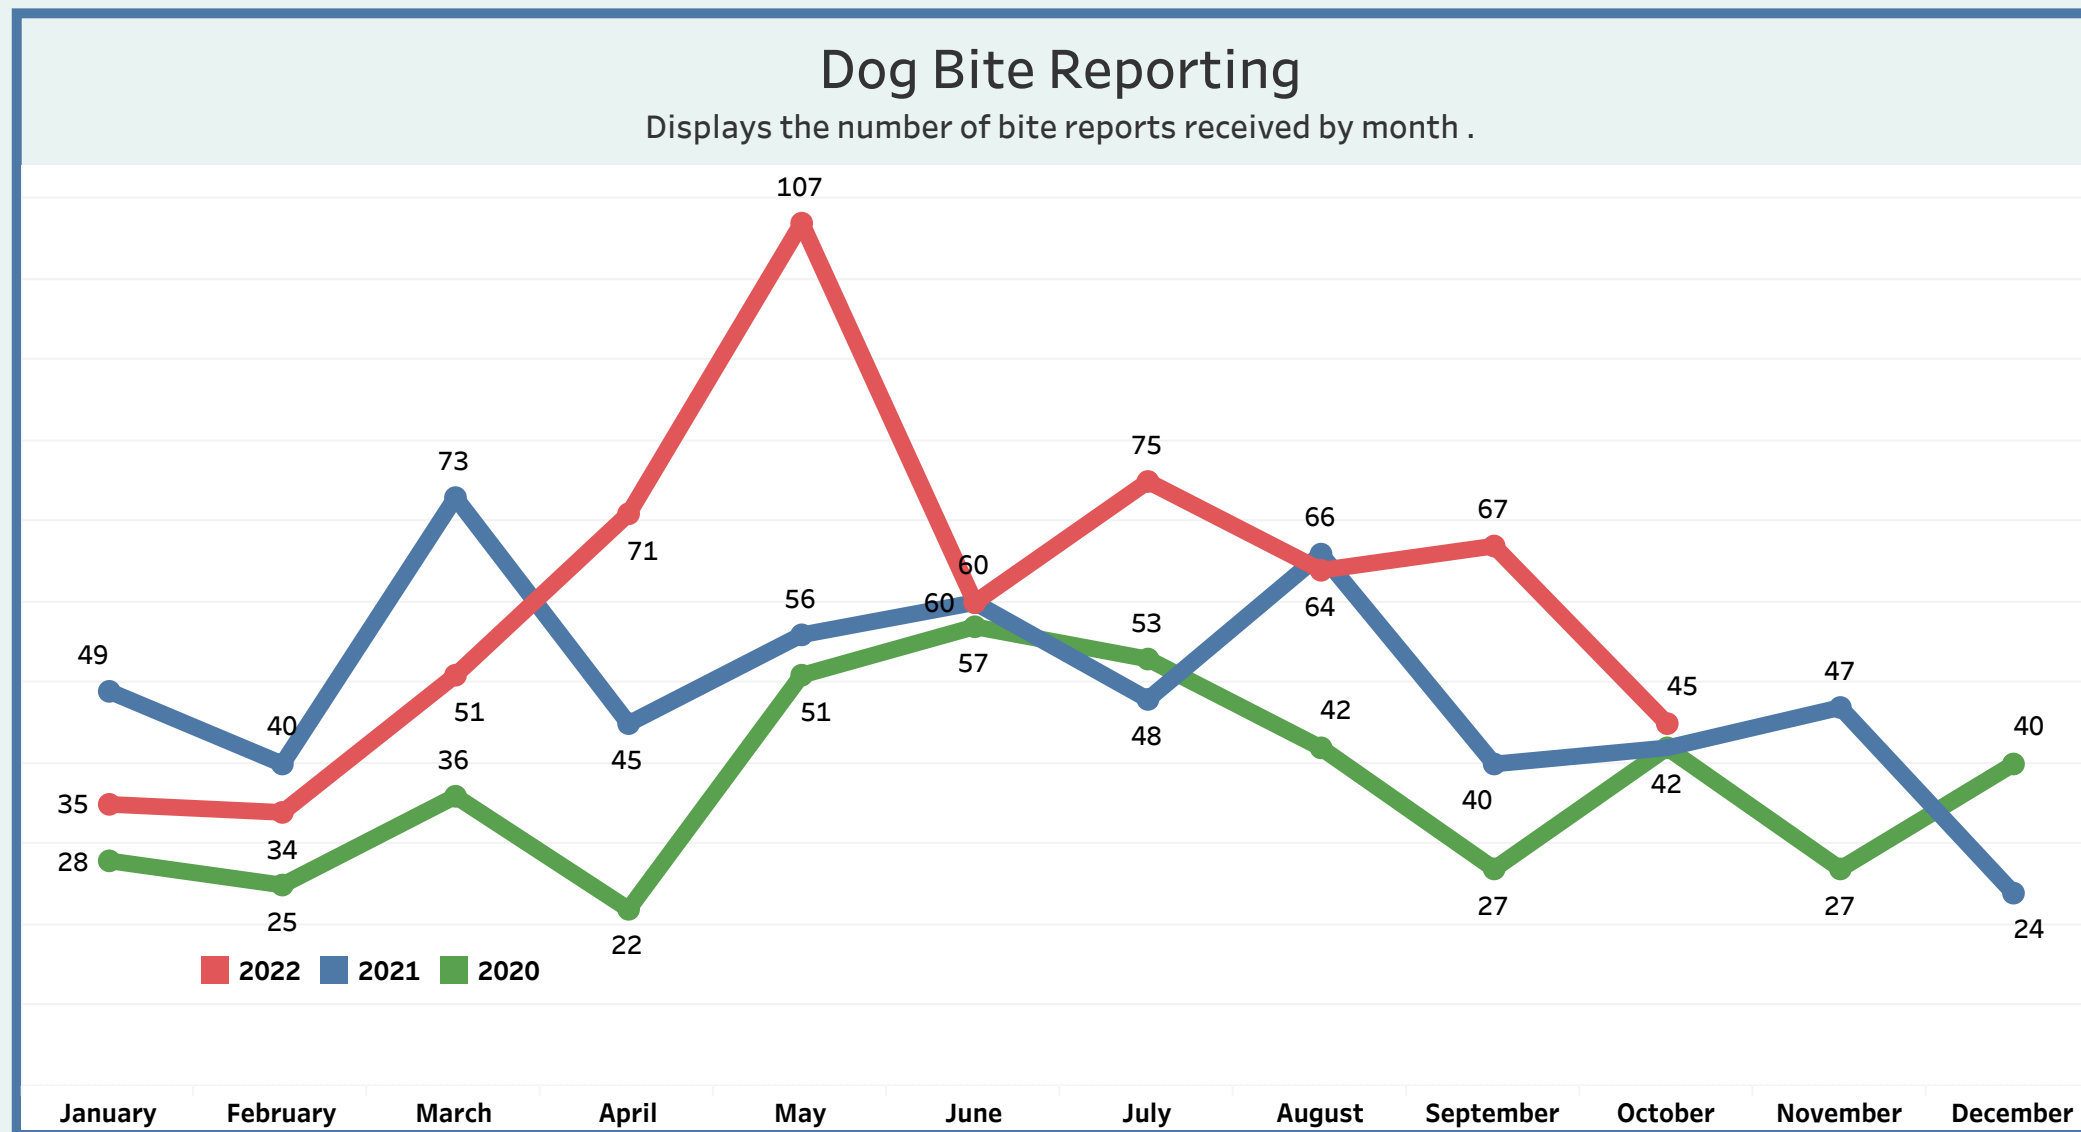

Detroit Animal Control

Monthly Metrics as of November 1, 2022

Monthly Metrics

Due to increased public interest in Detroit Animal Control, the General Services Department is making operational data available in an effort towards transparency. We believe it is important to give insight into the daily demands of Detroit Animal Control and to let the public and our partners know of our efforts on behalf of the citizens of Detroit.

You will find data since January 2020 in the following categories: **Dog Bite Reporting** / **ACO Responses** / **Monthly Intakes** / **Inbound calls to 922-DOGS**

- Dog Bite Reporting**
- Animal Control Officer Responses
- Monthly Intakes
- Inbound Calls 922-DOGS

You will find data since January 2020 in the following categories: **Dog Bite Reporting** / **ACO Responses** / **Monthly Intakes** / **Inbound calls to 922-DOGS**

Dog Bite Reporting	Animal Control Officer Responses	Monthly Intakes	Inbound Calls 922-DOGS
--------------------	---	-----------------	------------------------