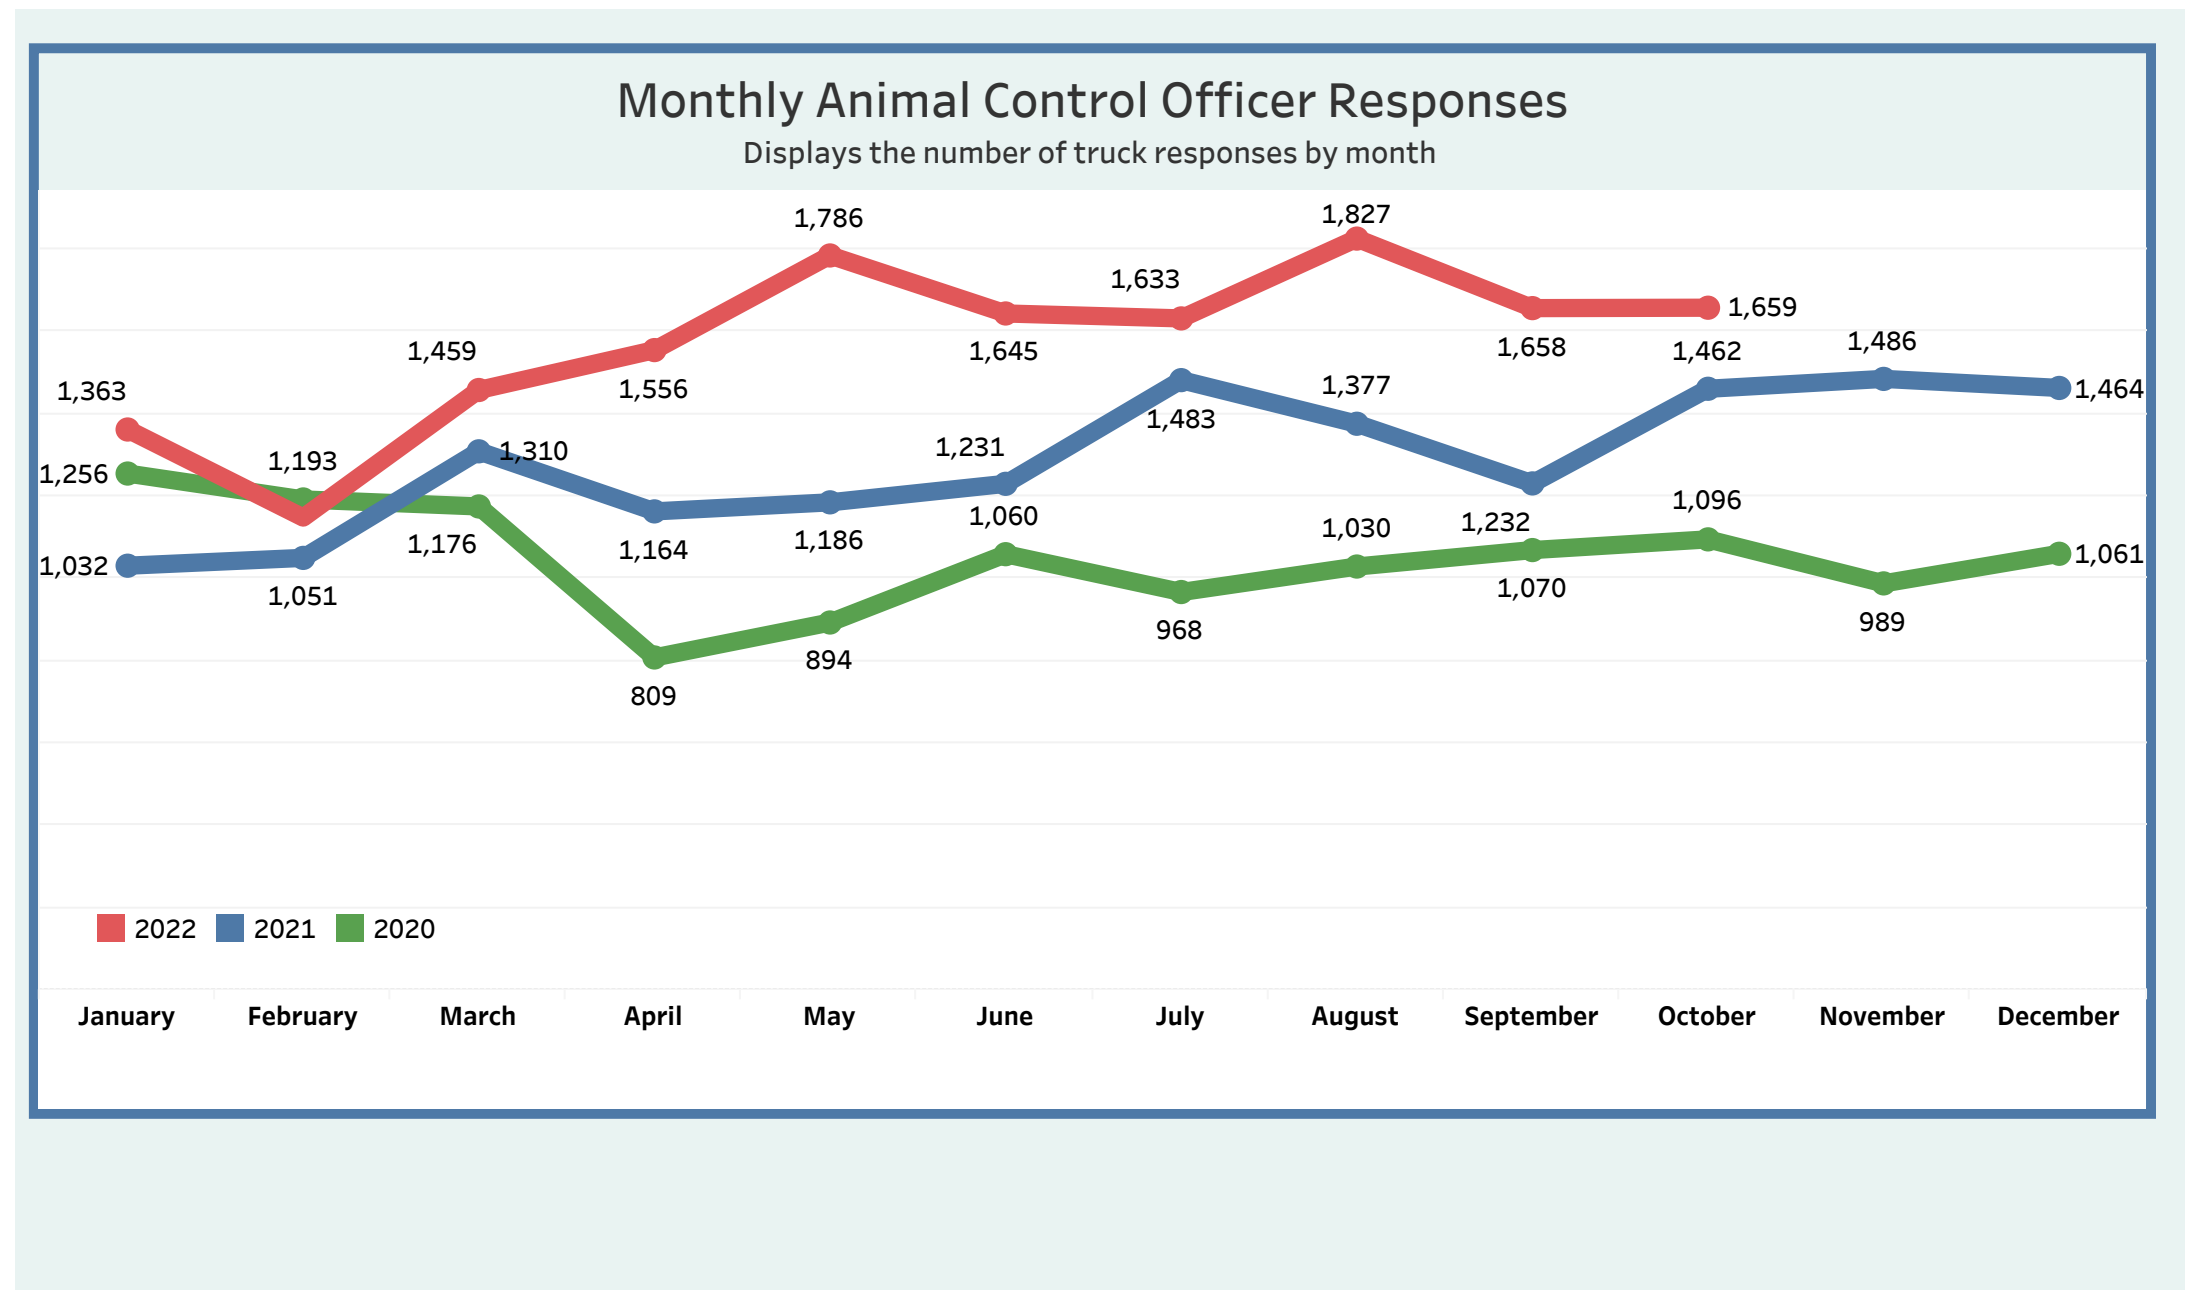

You will find data since January 2020 in the following categories: **Dog Bite Reporting** / **ACO Responses** / **Monthly Intakes** / **Inbound calls to 922-DOGS**

- Dog Bite Reporting**
- Animal Control Officer Responses
- Monthly Intakes
- Inbound Calls 922-DOGS

Detroit Animal Control

Monthly Metrics as of November 1, 2022

Monthly Metrics

Due to increased public interest in Detroit Animal Control, the General Services Department is making operational data available in an effort towards transparency. We believe it is important to give insight into the daily demands of Detroit Animal Control and to let the public and our partners know of our efforts on behalf of the citizens of Detroit.

You will find data since January 2020 in the following categories: **Dog Bite Reporting** / **ACO Responses** / **Monthly Intakes** / **Inbound calls to 922-DOGS**

Dog Bite Reporting	Animal Control Officer Responses	Monthly Intakes	Inbound Calls 922-DOGS
--------------------	---	-----------------	------------------------