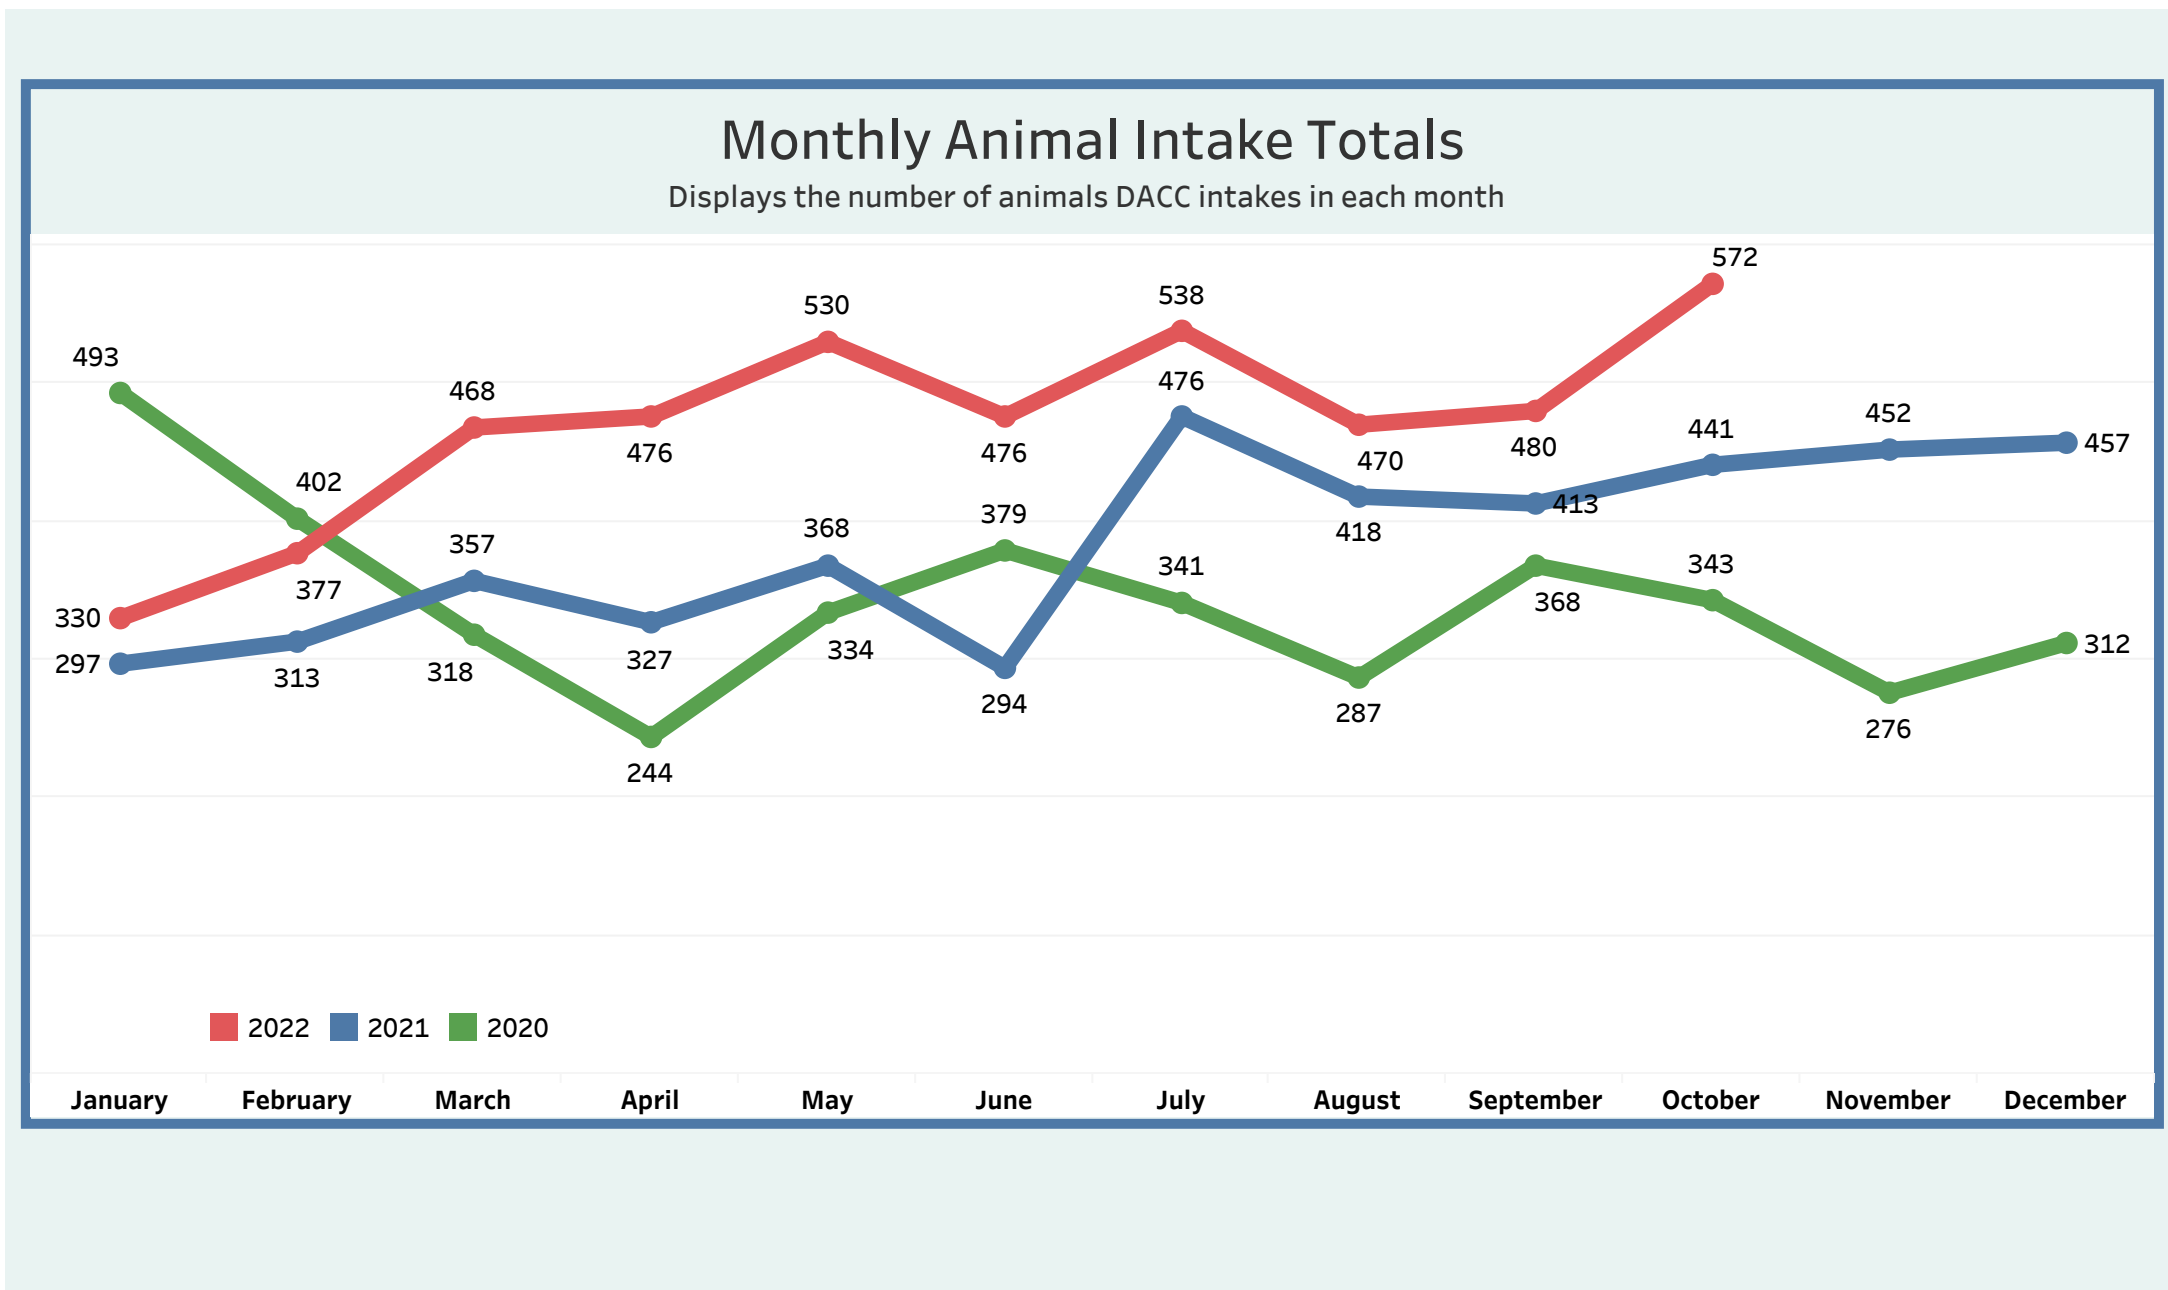

Detroit Animal Control

Monthly Metrics as of November 1, 2022

Monthly Metrics

Due to increased public interest in Detroit Animal Control, the General Services Department is making operational data available in an effort towards transparency. We believe it is important to give insight into the daily demands of Detroit Animal Control and to let the public and our partners know of our efforts on behalf of the citizens of Detroit.

You will find data since January 2020 in the following categories: **Dog Bite Reporting** / **ACO Responses** / **Monthly Intakes** / **Inbound calls to 922-DOGS**

Dog Bite Reporting	Animal Control Officer Responses	Monthly Intakes	Inbound Calls 922-DOGS
--------------------	---	-----------------	------------------------

You will find data since January 2020 in the following categories: **Dog Bite Reporting** / **ACO Responses** / **Monthly Intakes** / **Inbound calls to 922-DOGS**

Dog Bite Reporting	Animal Control Officer Responses	Monthly Intakes	Inbound Calls 922-DOGS
--------------------	----------------------------------	------------------------	------------------------