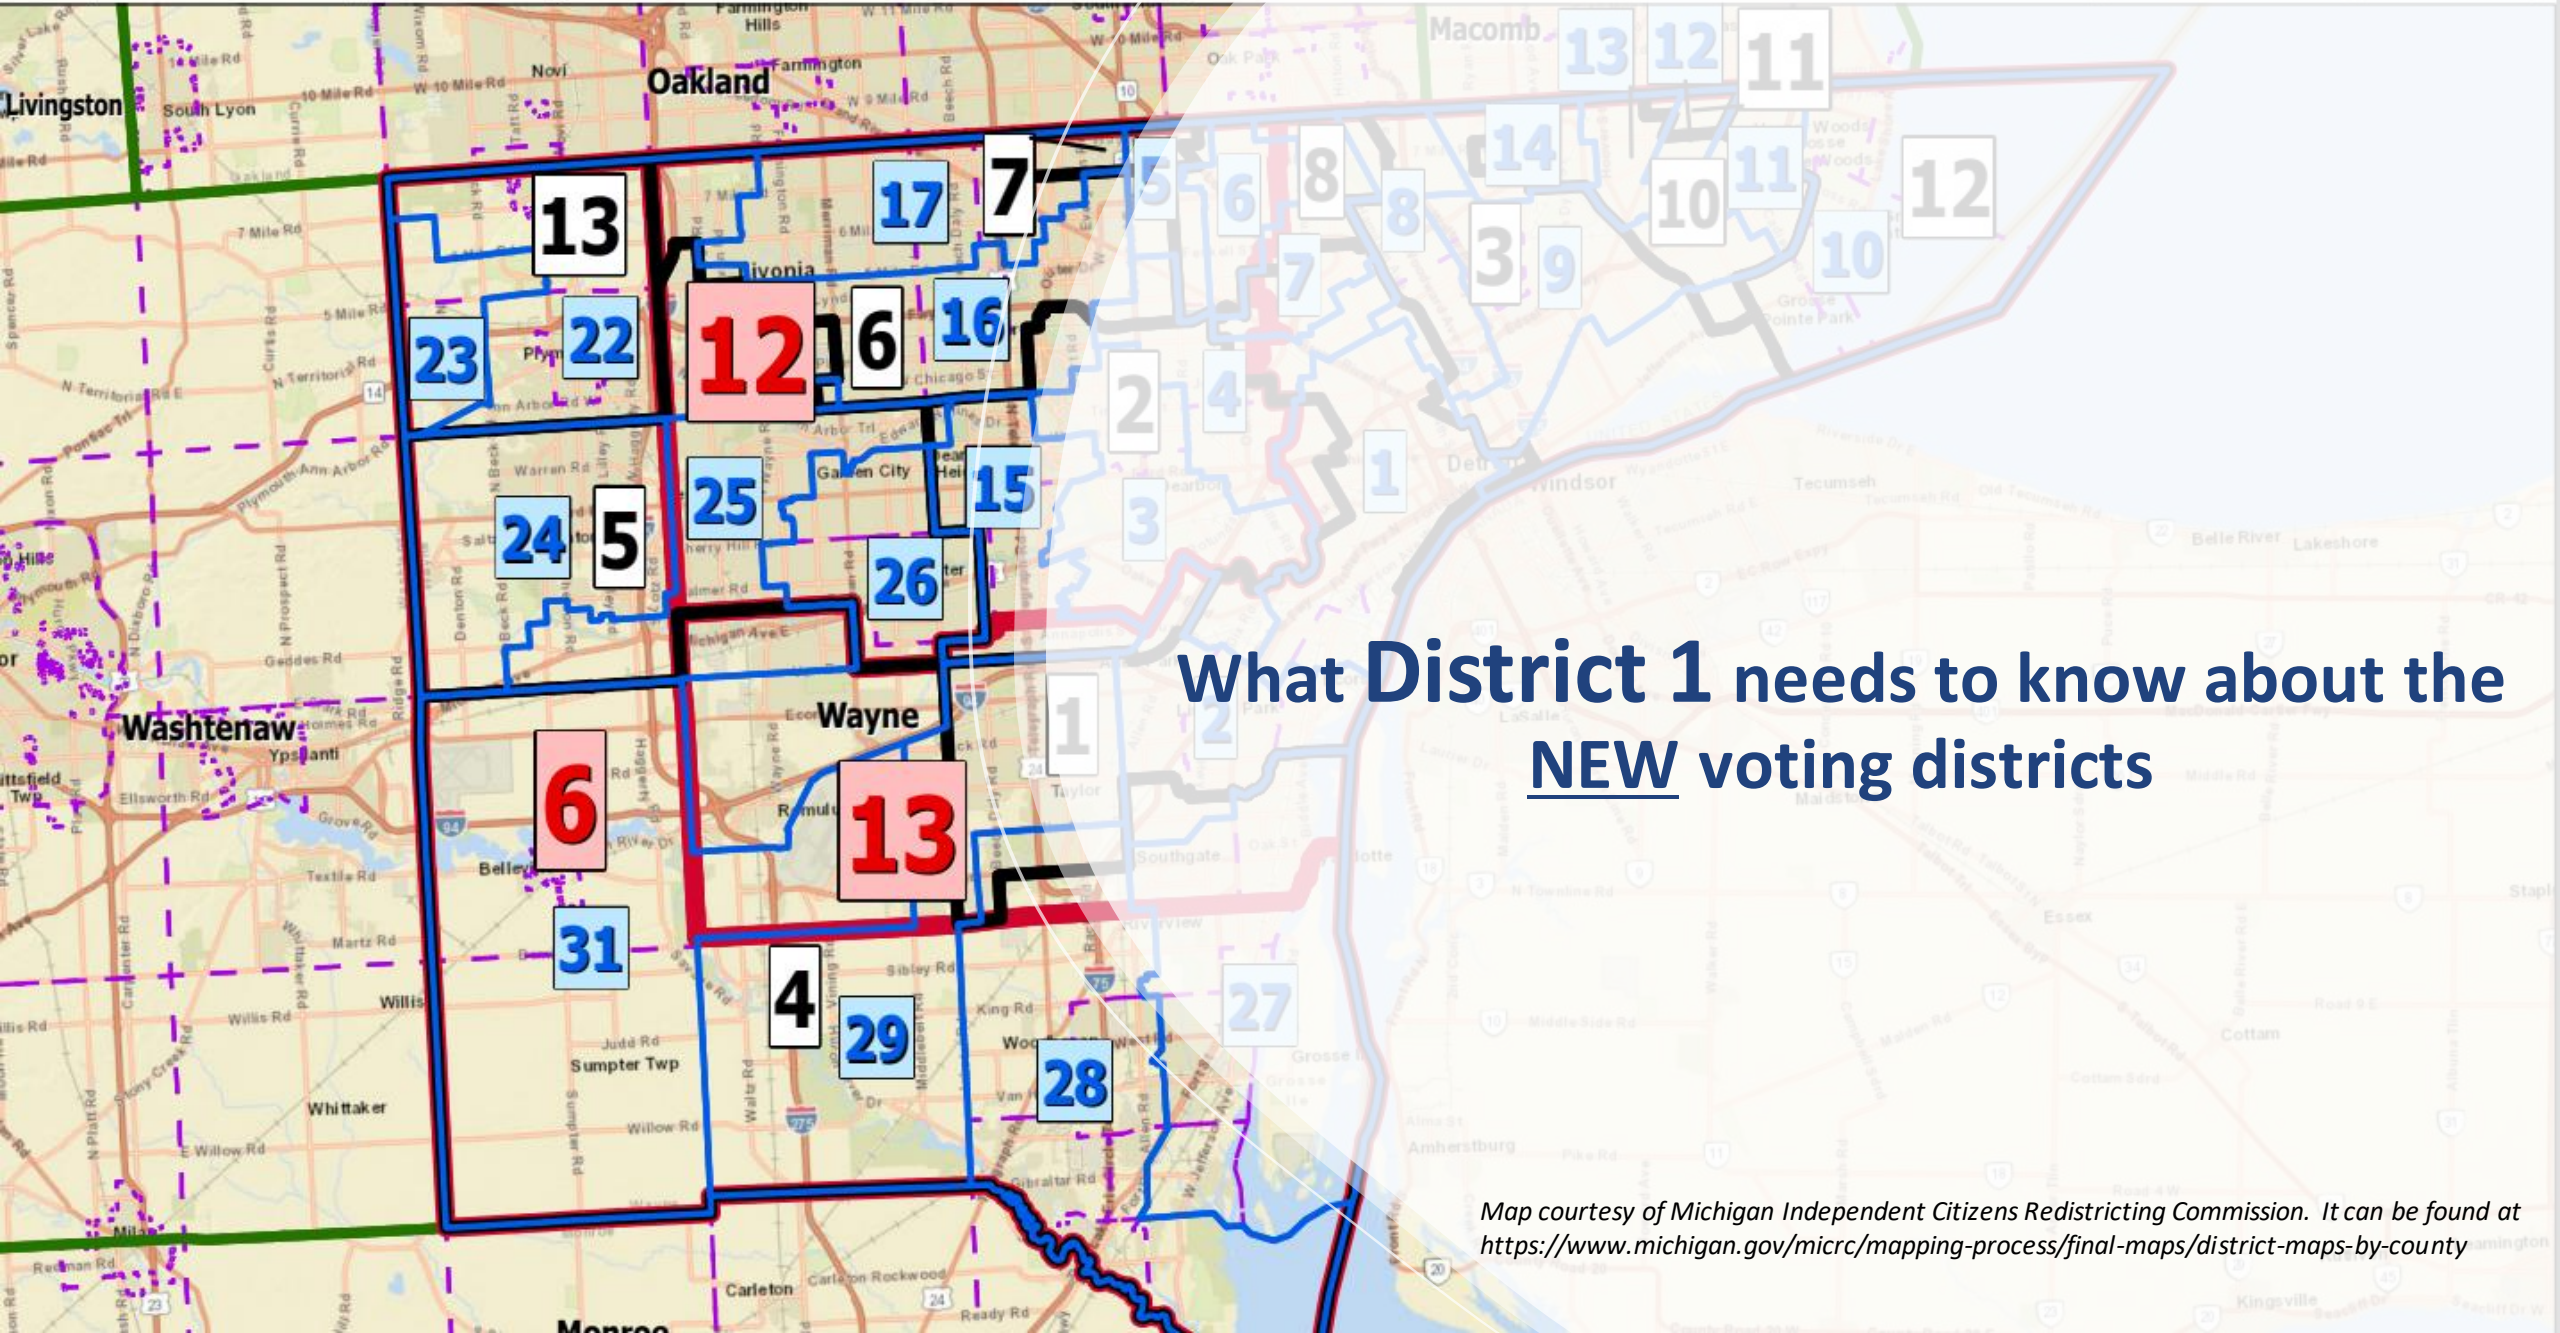

# Wayne County, Michigan

# All Legislative Districts (Chestnut, Linden, & Hickory Plans)

What **District 1** needs to know about the NEW voting districts

Map courtesy of Michigan Independent Citizens Redistricting Commission. It can be found at <https://www.michigan.gov/micrc/mapping-process/final-maps/district-maps-by-county>

# Congressional Races

As a result of the 2020 Census results, Michigan lost a seat in the U.S. House of Representatives. Previously Michigan had 14 districts, now there are only 13 districts. Metro-Detroit is now represented primarily by the 12<sup>th</sup> and 13<sup>th</sup> Congressional Districts.

Michigan's 12<sup>th</sup> Congressional District boundaries, represented by incumbent U.S. Representative Debbie Dingell (D), moved after the 2020 Census recorded a lower proportion of the population than previously recorded in 2010. In 2022, Rep. Dingell is running in the new 6<sup>th</sup> District.