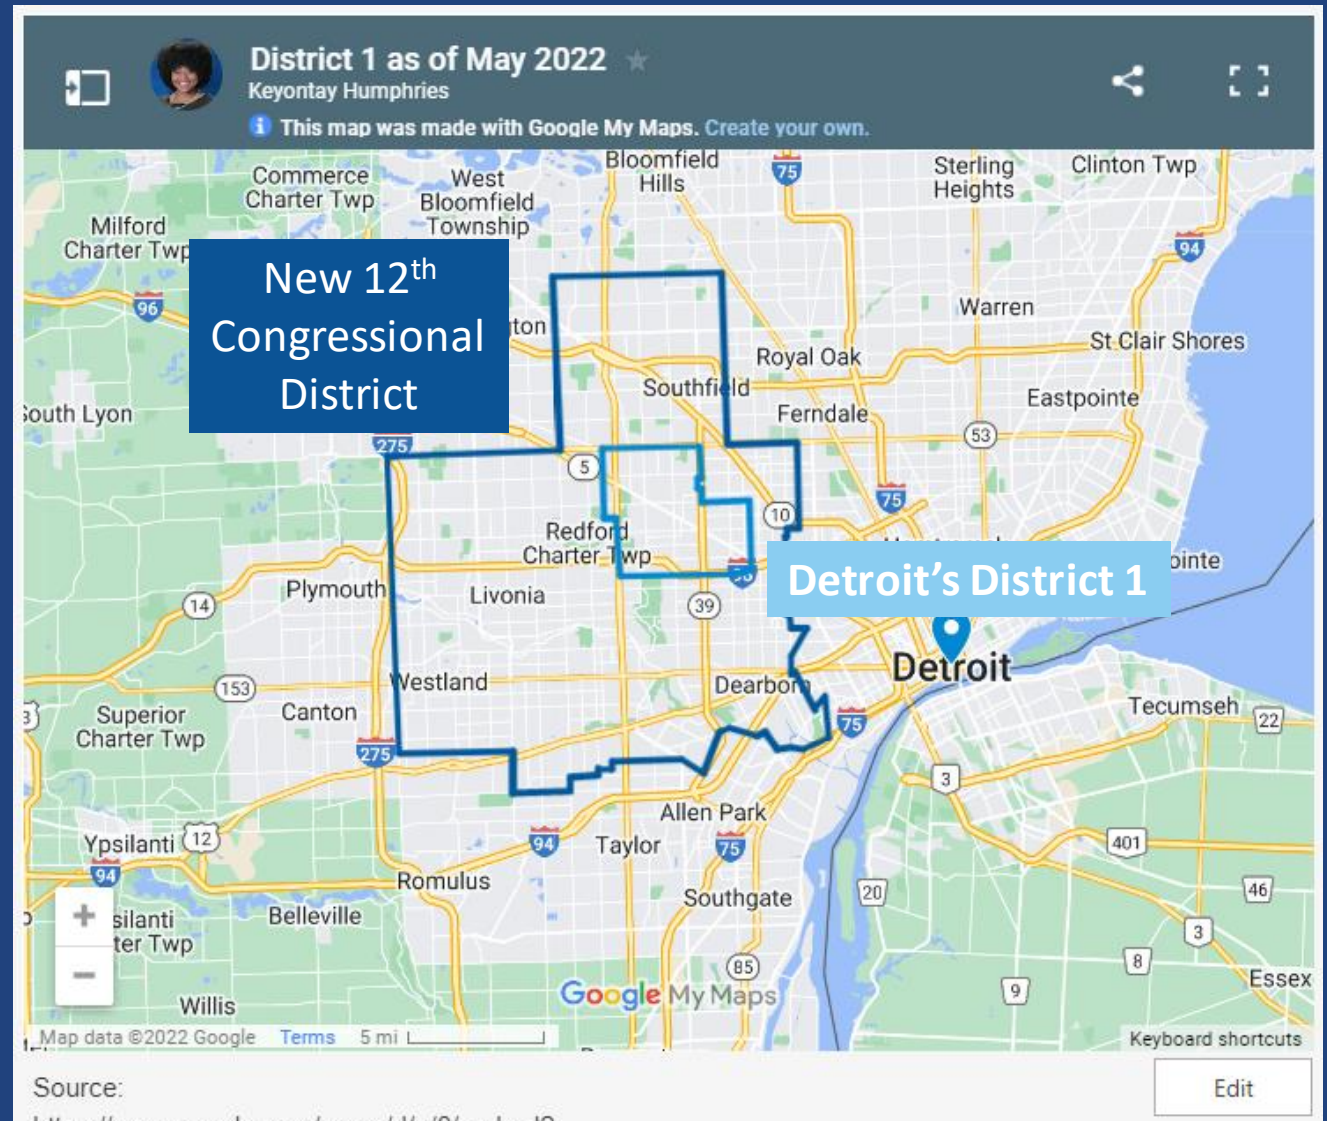

# Congressional Races

As a result of the 2020 Census results, Michigan lost a seat in the U.S. House of Representatives. Previously Michigan had 14 districts, now there are only 13 districts. Metro-Detroit is now represented primarily by the 12<sup>th</sup> and 13<sup>th</sup> Congressional Districts.

Michigan's 12<sup>th</sup> Congressional District boundaries, represented by incumbent U.S. Representative Debbie Dingell (D), moved after the 2020 Census recorded a lower proportion of the population than previously recorded in 2010. In 2022, Rep. Dingell is running in the new 6<sup>th</sup> District.

### Michigan's old congressional districts

Click on or hover over the districts to view more information

#### Michigan - 12 - Dearborn

Current incumbent?  
Debbie Dingell (D)

Percent of votes won  
66.4%

Map courtesy of Michigan Radio. It can be found at <https://www.michiganradio.org/politics-government/2022-02-15/the-changes-to-michigans-congressional-map-district-by-district>