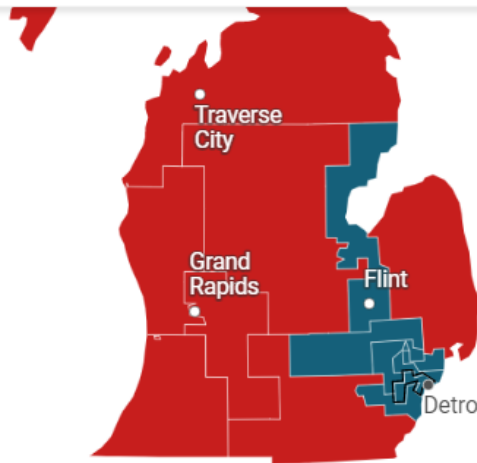

#### Michigan - 12 - Dearborn

Current incumbent?  
Debbie Dingell (D)

Percent of votes won  
66.4%

Map courtesy of Michigan Radio. It can be found at <https://www.michiganradio.org/politics-government/2022-02-15/the-changes-to-michigans-congressional-map-district-by-district>

**James Hooper**  
(R)

**Hassan H.  
Nehme** (R)

Michigan's 13<sup>th</sup> Congressional District, represented by incumbent U.S. Representative Rashida Tlaib (D), reaches Downriver to Grosse Pointe and includes Detroit. Due to the new district lines, Rep. Tlaib is running in the 12<sup>th</sup> Congressional district race.

## Michigan's old congressional districts

Click on or hover over the districts to view more information

### Michigan - 13 - Detroit

Current incumbent?  
Rashida Tlaib (D)

Percent of votes won  
78.1%