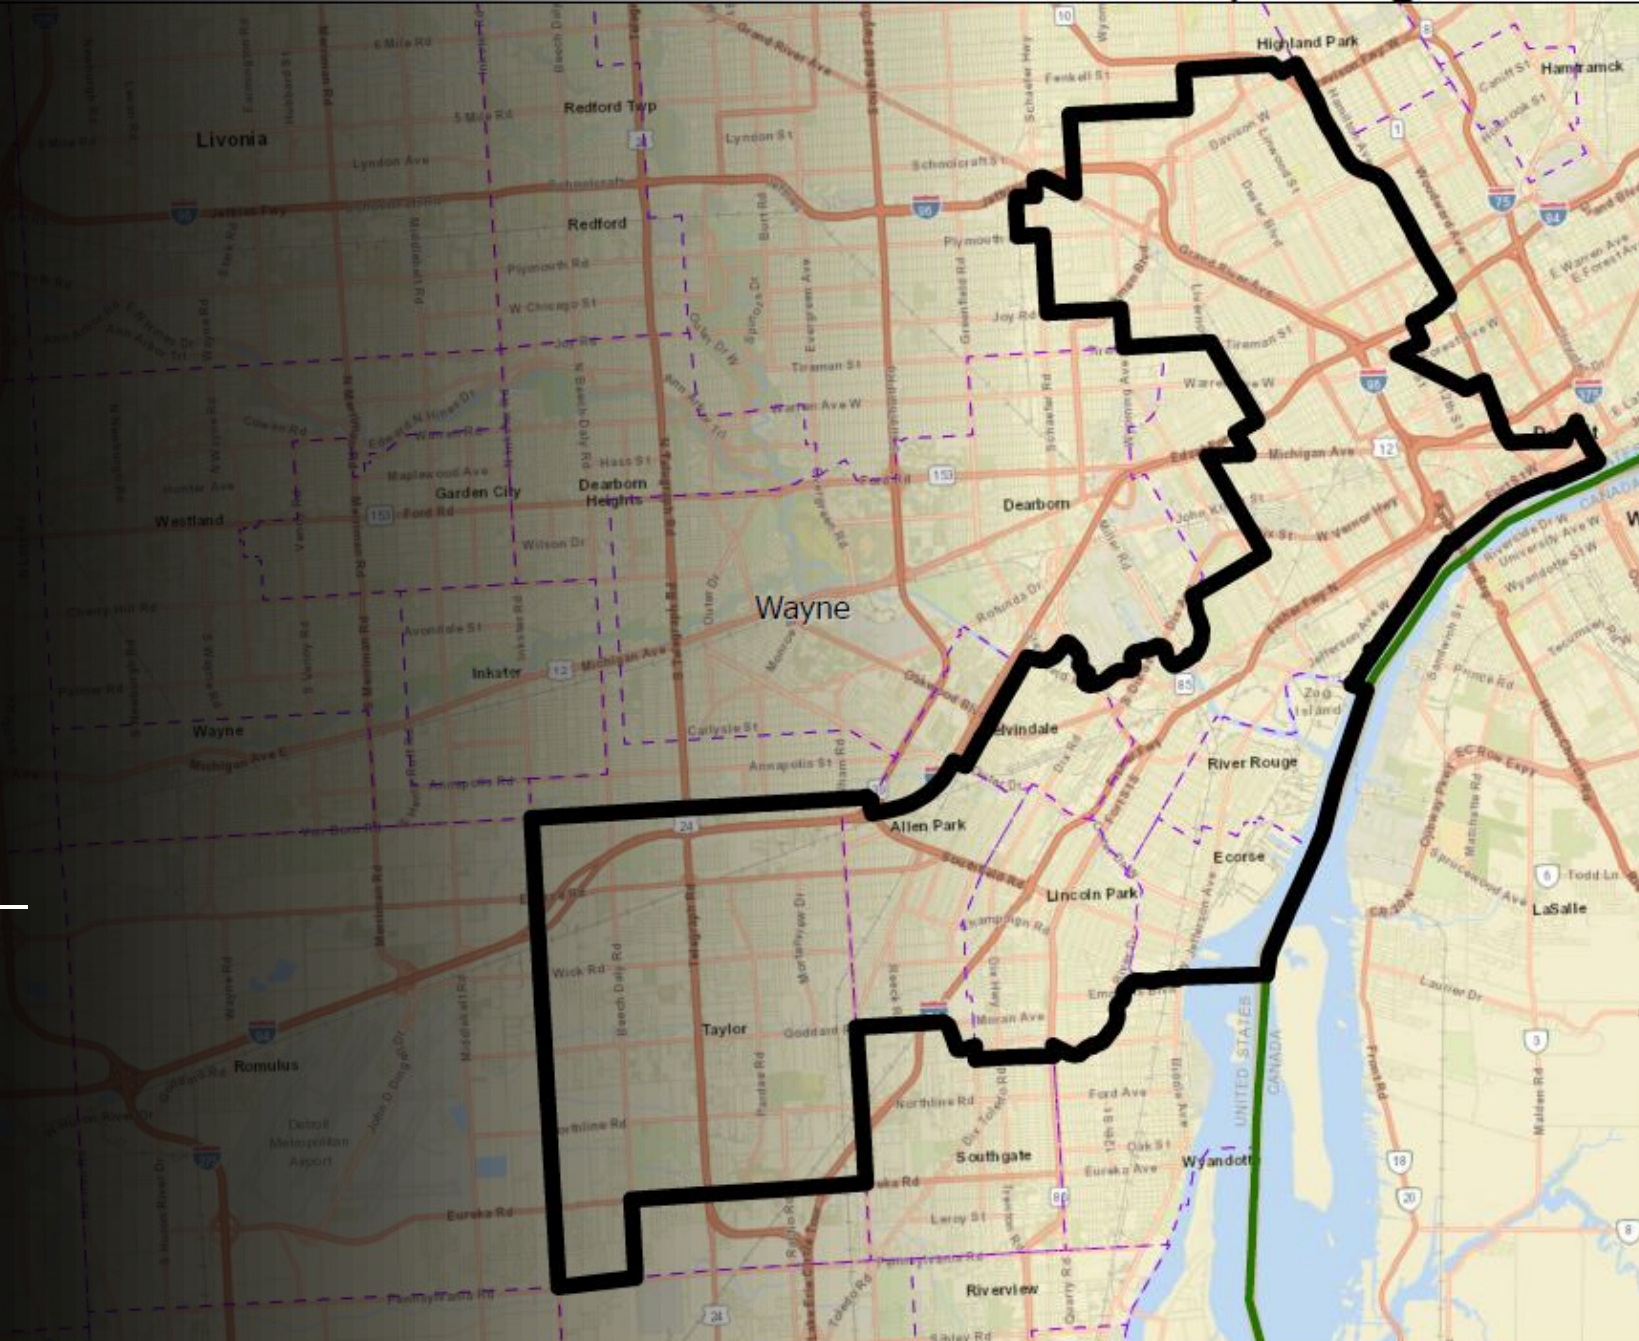

Senate District 1, Michigan