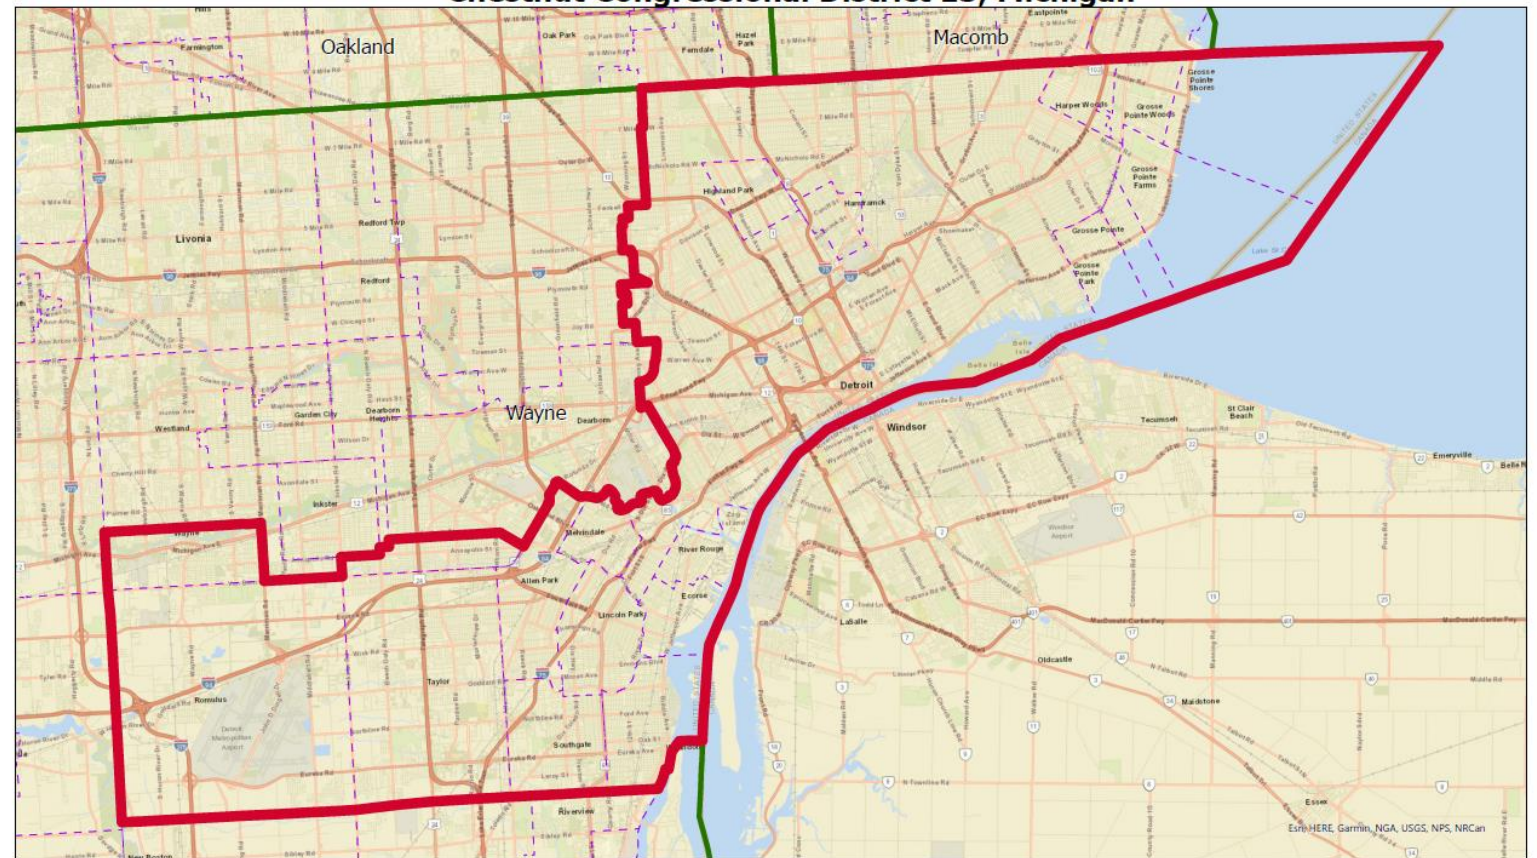

Chestnut Congressional District 13, Michigan

MICHIGAN INDEPENDENT CITIZENS REDISTRICTING COMMISSION Election Data Services

Legend: Chestnut Congressional Districts (Red outline), Counties (Green outline), Townships (Purple dashed outline)

Scale: 0 1.5 3 6 Miles

Map courtesy of Michigan Radio. It can be found at <https://www.michiganradio.org/politics-government/2022-02-15/the-changes-to-michigans-congressional-map-district-by-district>

Map courtesy of Michigan Independent Citizens Redistricting Commission. It can be found at <https://data.michigan.gov/dataset/Chestnut_Congress/7tub-gry8>