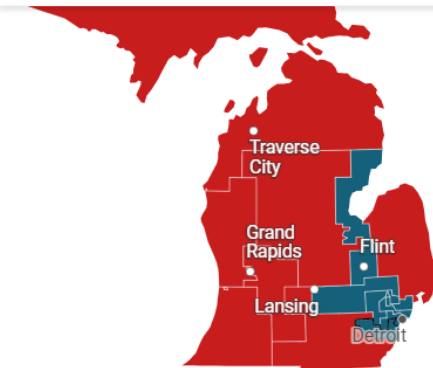

# Congressional Races

As a result of the 2020 Census results, Michigan lost a seat in the U.S. House of Representatives. Previously Michigan had 14 districts, now there are only 13 districts. Metro-Detroit is now represented primarily by the 12<sup>th</sup> and 13<sup>th</sup> Congressional Districts.

Michigan's 12<sup>th</sup> Congressional District boundaries, represented by incumbent U.S. Representative Debbie Dingell (D), moved after the 2020 Census recorded a lower proportion of the population than previously recorded in 2010. In 2022, Rep. Dingell is running in the new 6<sup>th</sup> District.

### Michigan's old congressional districts

Click on or hover over the districts to view more information

#### Michigan - 12 - Dearborn

Current incumbent?  
Debbie Dingell (D)

Percent of votes won  
66.4%

Map courtesy of Michigan Radio. It can be found at <https://www.michiganradio.org/politics-government/2022-02-15/the-changes-to-michigans-congressional-map-district-by-district>