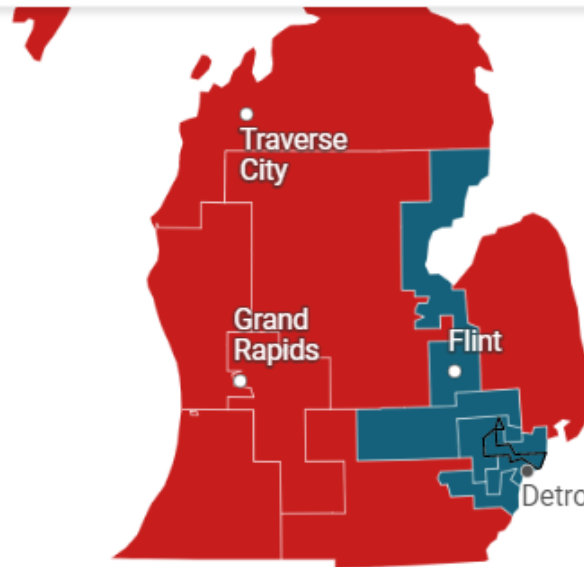

# Meet the 10 candidates running in the new 13<sup>th</sup> Congressional District race.

Adam Hollier  
(D)

Sharon McPhail  
(D)

Sherry Gay-Dagnogo  
(D)

Portia Roberson  
(D)

Shri Thanedar  
(D)

Michael Griffie  
(D)

Sam Riddle (D)

Lorrie Rutledge  
(D)

John Conyers III  
(D)

Martell Bivings  
(R)

Michigan's 14<sup>th</sup> Congressional District, represented by U.S. Representative Brenda Lawrence (D), was eliminated after the 2020 Census recorded a lower proportion of the population than previously recorded in 2010.

## Michigan's old congressional districts

Click on or hover over the districts to view more information

### Michigan - 14 - Southfield

Current incumbent?  
Brenda Lawrence (D)

Percent of votes won  
79.3%