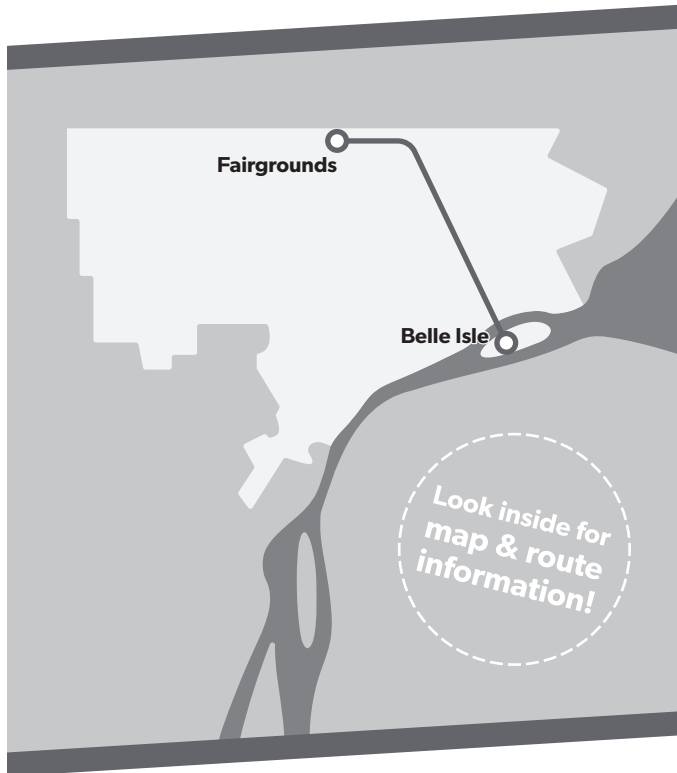

## Conant

TRANSIT ROUTE MAP & TIMETABLE

Effective **November 15, 2021**

@riddedot

#### Southbound to Jefferson

	Hayes & 8 Mile	Hayes & 7 Mile	Hayes & Outer Dr	Chalmers & Warren	Chalmers & Jefferson
10:00	10:21	10:31	10:44	10:50	
10:30	10:41	10:51	11:04	11:11	
10:50	11:01	11:12	11:26	11:33	
11:20	11:22	11:33	11:47	11:54	
11:40	11:42	11:53	12:07	12:14	
<b>11:50</b>				<b>12:34</b>	
12:10	12:22	12:33	12:47	12:54	
12:30	12:42	12:53	1:07	1:14	