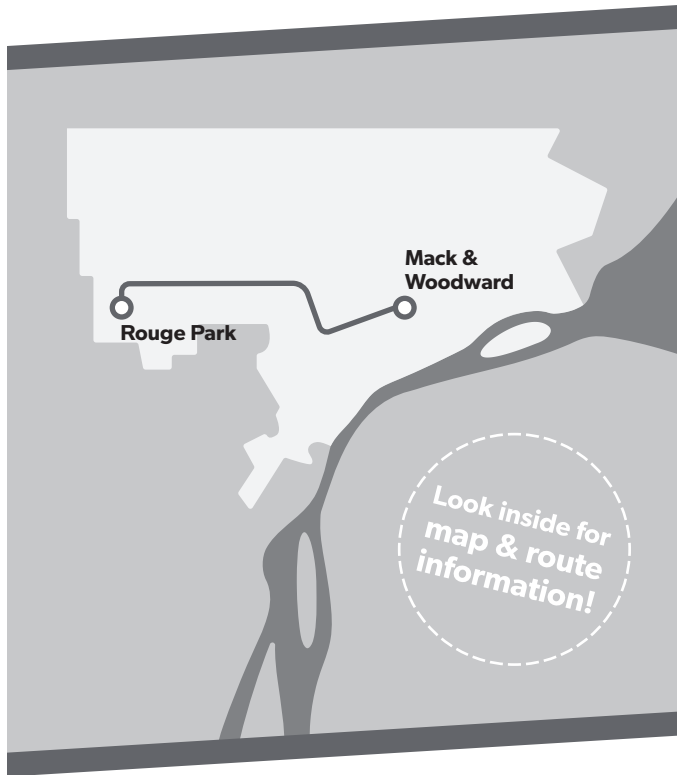

47

Tireman

TRANSIT ROUTE MAP & TIMETABLE

Effective **April 25, 2022**

@riddedot

Regional Pass

The Dart Passes allow unlimited rides on DDOT and SMART buses and the QLINE Streetcar.

	Full	Reduced
4-Hour Dart Pass	$2	$0.50
24-Hour Dart Pass	$5	$2
7 Day Dart Pass	$22	$10
31 Day Dart Pass	$70	$29

* *Seniors (ages 65 and older), people with disabilities, Medicare recipients, and students with a school-issued ID are eligible for a reduced fare. An application is required.*

Pay with the app

Download the Dart app today! Dart passes get you unlimited rides between DDOT, SMART and the QLINE for the duration of the pass.