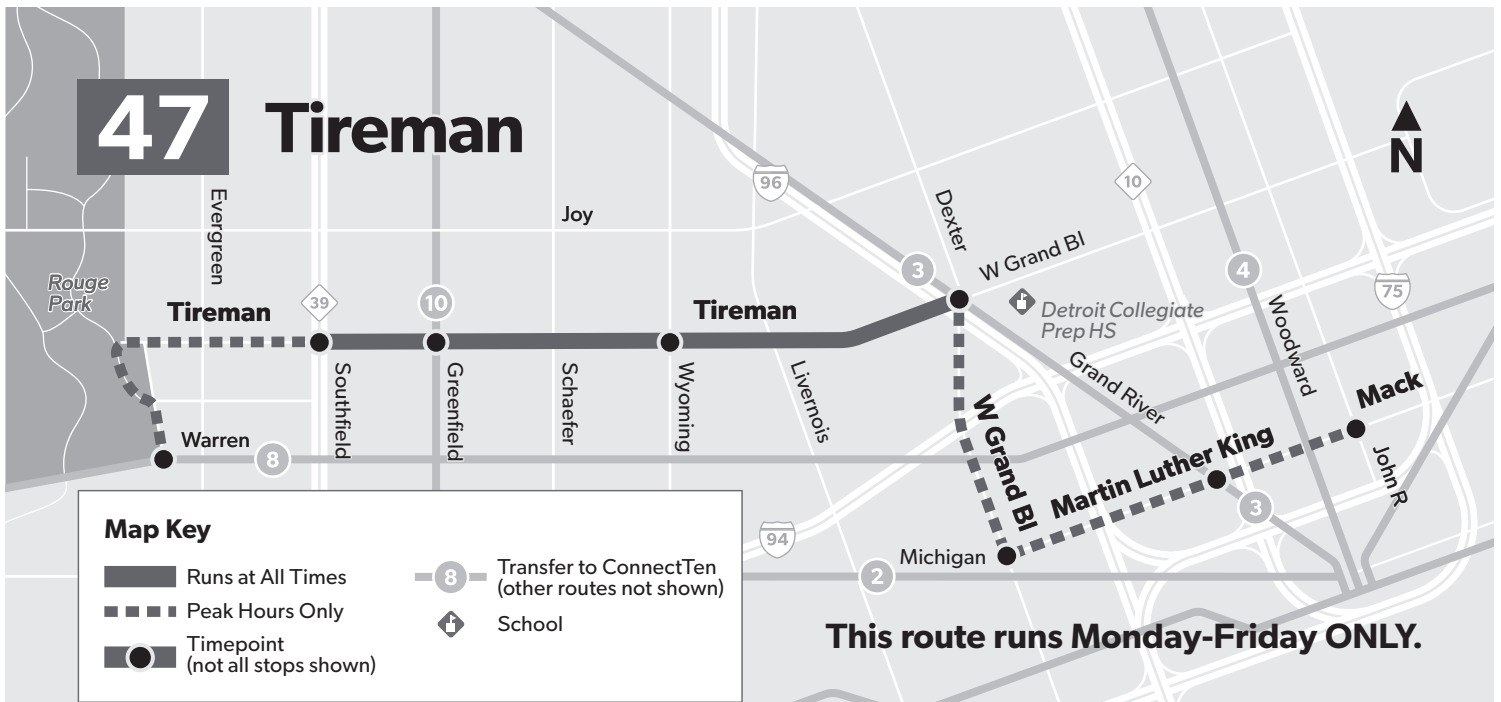

Detroit's Public Transit System

47 Monday-Friday

Eastbound to Woodward

Pierson Loop	Tireman & Southfield	Tireman & Greenfield	Tireman & Wyoming	Grand Blvd & Grand River	ML King & Grand Blvd	ML King & Grand Blvd	John R & Mack
5:10	5:16	5:19	5:26	5:36	5:43	5:50	5:53
6:00	6:06	6:09	6:16	6:26	6:33	6:40	6:43
6:50	6:56	6:59	7:06	7:16	7:23	7:30	7:33
7:40	7:46	7:49	7:56	8:06	8:13	8:20	8:23
8:30	8:36	8:39	8:46	8:56	9:03	9:10	9:13
9:20	9:26	9:29	9:36	9:47	-	-	-
-	10:00	10:02	10:09	10:20	-	-	-
-	10:50	10:52	10:59	11:10	-	-	-
-	11:40	11:42	11:49	12:00	-	-	-
-	12:30	12:32	12:39	12:50	-	-	-
-	1:20	1:22	1:29	1:40	-	-	-
2:20	2:26	2:29	2:36	2:46	2:53	3:00	3:03
3:10	3:16	3:19	3:26	3:36	3:43	3:50	3:53
4:00	4:06	4:09	4:16	4:26	4:33	4:40	4:43
4:50	4:56	4:59	5:06	5:16	5:23	5:30	5:33
5:40	5:46	5:49	5:56	6:06	6:13	6:20	6:23
-	6:20	6:22	6:29	6:40	-	-	-
-	7:15	7:17	7:24	7:35	-	-	-

Westbound to Rouge Park

John R & Mack	ML King & Grand Blvd	ML King & Grand Blvd	Grand Blvd & Grand River	Tireman & Wyoming	Tireman & Greenfield	Tireman & Southfield	Pierson Loop
6:00	6:04	6:09	6:15	6:23	6:31	6:34	6:40
6:50	6:54	6:59	7:05	7:13	7:21	7:24	7:30
7:40	7:44	7:49	7:55	8:03	8:11	8:14	8:20
8:30	8:34	8:39	8:45	8:53	9:01	9:04	9:10
9:20	9:24	9:29	9:35	9:43	9:51	9:54	10:00
-	-	-	10:26	10:33	10:41	10:45	-
-	-	-	11:16	11:23	11:31	11:35	-
-	-	-	12:06	12:13	12:21	12:25	-
-	-	-	12:56	1:03	1:11	1:15	-
-	-	-	1:46	1:53	2:01	2:04	2:10
-	-	-	2:36	2:43	2:51	2:54	3:00
3:10	3:14	3:19	3:25	3:33	3:41	3:44	3:50
4:00	4:04	4:09	4:15	4:23	4:31	4:34	4:40
4:50	4:54	4:59	5:05	5:13	5:21	5:24	5:30
5:40	5:44	5:49	5:55	6:03	6:11	6:14	-
-	-	-	6:50	6:57	7:05	7:09	-
-	-	-	7:45	7:52	8:00	8:04	-

PM times shown are **bold and shaded**. Additional bus stops are available between the timepoints.

No Holiday Service

This route **DOES NOT RUN** on the following holidays:

- New Year's Day
- Memorial Day
- Independence Day
- Labor Day
- Thanksgiving Day
- Christmas Day