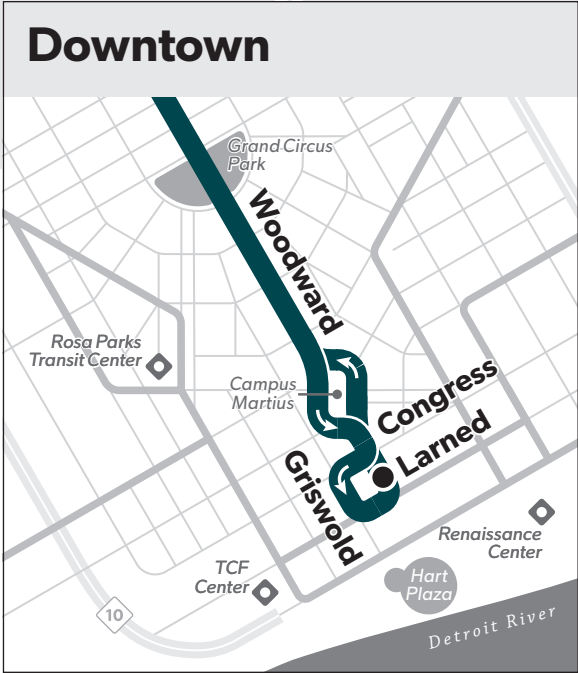

#### TDD & TTY Hearing-Impaired

Schedule Information:

7-1-1

**Detroit's Public Transit System**

# 4 Woodward

**Map Key**

- Route
- Timepoint (not all stops shown)
- Transfer to ConnectTen (other routes not shown)
- College/University
- Hospital/Clinic
- School