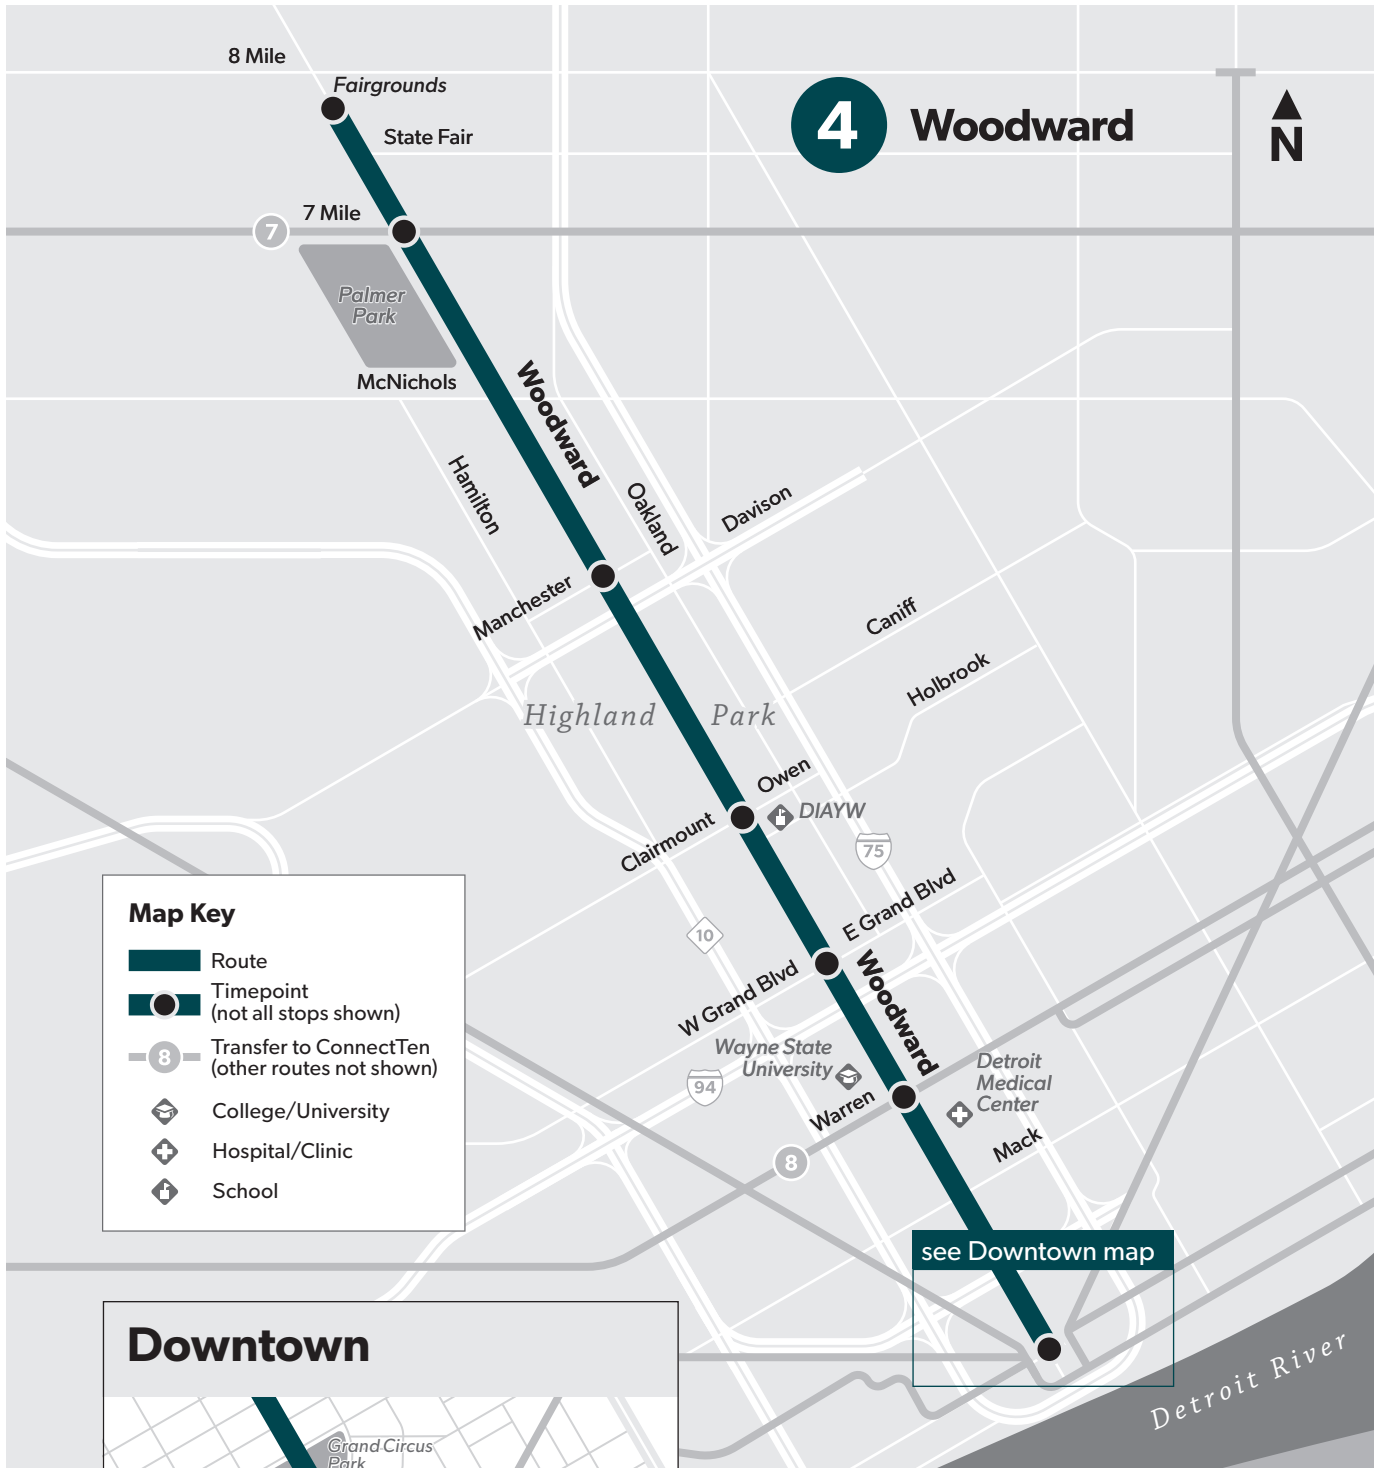

#### TDD & TTY Hearing-Impaired

Schedule Information:

7-1-1

**Detroit's Public Transit System**

# 4 Woodward

**Map Key**

- Route
- Timepoint (not all stops shown)
- Transfer to ConnectTen (other routes not shown)
- College/University
- Hospital/Clinic
- School

## Southbound to Downtown

	Fairgrounds	Woodward & 7 Mile	Woodward & Manchester	Woodward & Clairmont	Woodward & Grand Bl	Woodward & Warren	Woodward & Larned
4:00	4:02	4:07	4:13	4:16	4:21	4:34	
4:46	4:48	4:53	4:59	5:02	5:07	5:20	
5:31	5:33	5:38	5:44	5:47	5:52	6:05	
6:01	6:03	6:08	6:14	6:17	6:22	6:35	
6:31	6:33	6:38	6:44	6:47	6:52	7:05	
7:01	7:03	7:08	7:14	7:17	7:22	7:35	
7:31	7:33	7:38	7:44	7:47	7:52	8:06	
7:57	7:59	8:05	8:11	8:16	8:21	8:36	
8:22	8:24	8:30	8:36	8:41	8:46	9:01	
8:42	8:44	8:50	8:56	9:01	9:06	9:21	
9:02	9:04	9:10	9:16	9:21	9:26	9:41	
9:22	9:24	9:30	9:36	9:41	9:46	10:01	
9:42	9:44	9:50	9:56	10:01	10:06	10:21	
10:02	10:04	10:10	10:16	10:21	10:26	10:41	
10:22	10:24	10:30	10:36	10:41	10:46	11:01	
10:42	10:44	10:50	10:56	11:01	11:06	11:21	
11:02	11:04	11:10	11:16	11:21	11:26	11:41	
11:22	11:24	11:30	11:36	11:41	11:46	<b>12:01</b>	
11:42	11:44	11:50	11:56	<b>12:01</b>	<b>12:06</b>	<b>12:21</b>	
<b>12:02</b>	<b>12:04</b>	<b>12:10</b>	<b>12:16</b>	<b>12:21</b>	<b>12:26</b>	<b>12:41</b>	
<i>Then every 20 minutes until...</i>							
5:22	5:24	5:30	5:36	5:41	5:46	6:01	
5:42	5:44	5:50	5:56	6:01	6:06	6:21	
6:02	6:04	6:10	6:16	6:21	6:26	6:41	
6:22	6:24	6:30	6:36	6:41	6:46	7:01	
6:42	6:44	6:50	6:56	7:01	7:06	7:21	
7:02	7:04	7:10	7:16	7:21	7:26	7:41	
7:22	7:24	7:30	7:36	7:41	7:46	8:01	
7:42	7:44	7:50	7:56	8:01	8:05	8:18	
8:02	8:04	8:09	8:15	8:19	8:23	8:36	
8:22	8:24	8:29	8:35	8:39	8:43	8:56	
8:52	8:54	8:59	9:05	9:09	9:13	9:26	
9:22	9:24	9:29	9:35	9:39	9:43	9:56	
10:00	10:02	10:07	10:13	10:17	10:21	10:34	
11:00	11:02	11:07	11:12	11:16	11:19	11:32	
12:00	12:02	12:07	12:12	12:16	12:19	12:32	
1:00	1:02	1:07	1:12	1:16	1:19	1:32	
2:00	2:02	2:07	2:12	2:16	2:19	2:32	
3:00	3:02	3:07	3:12	3:16	3:19	3:32	