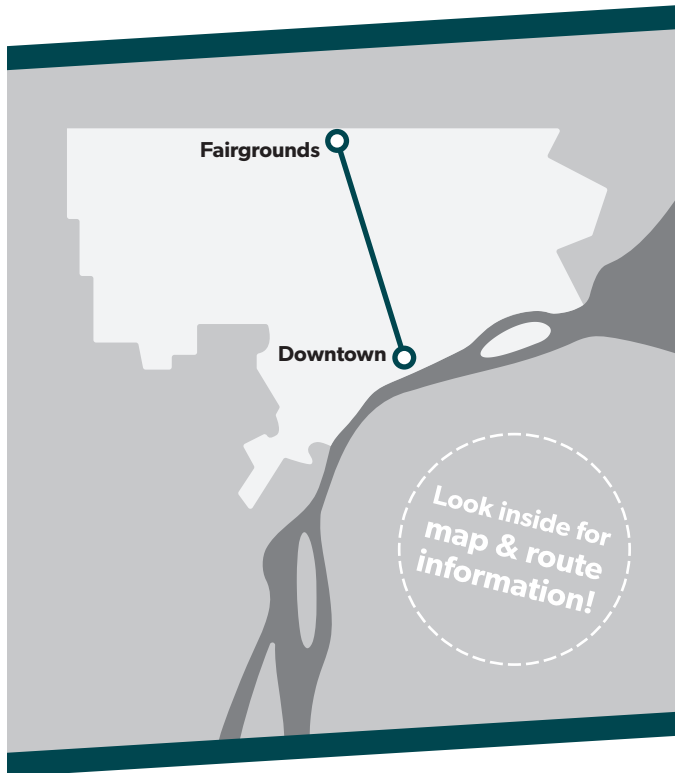

## Woodward

TRANSIT ROUTE MAP & TIMETABLE

Effective **April 25, 2022**

@riddedot