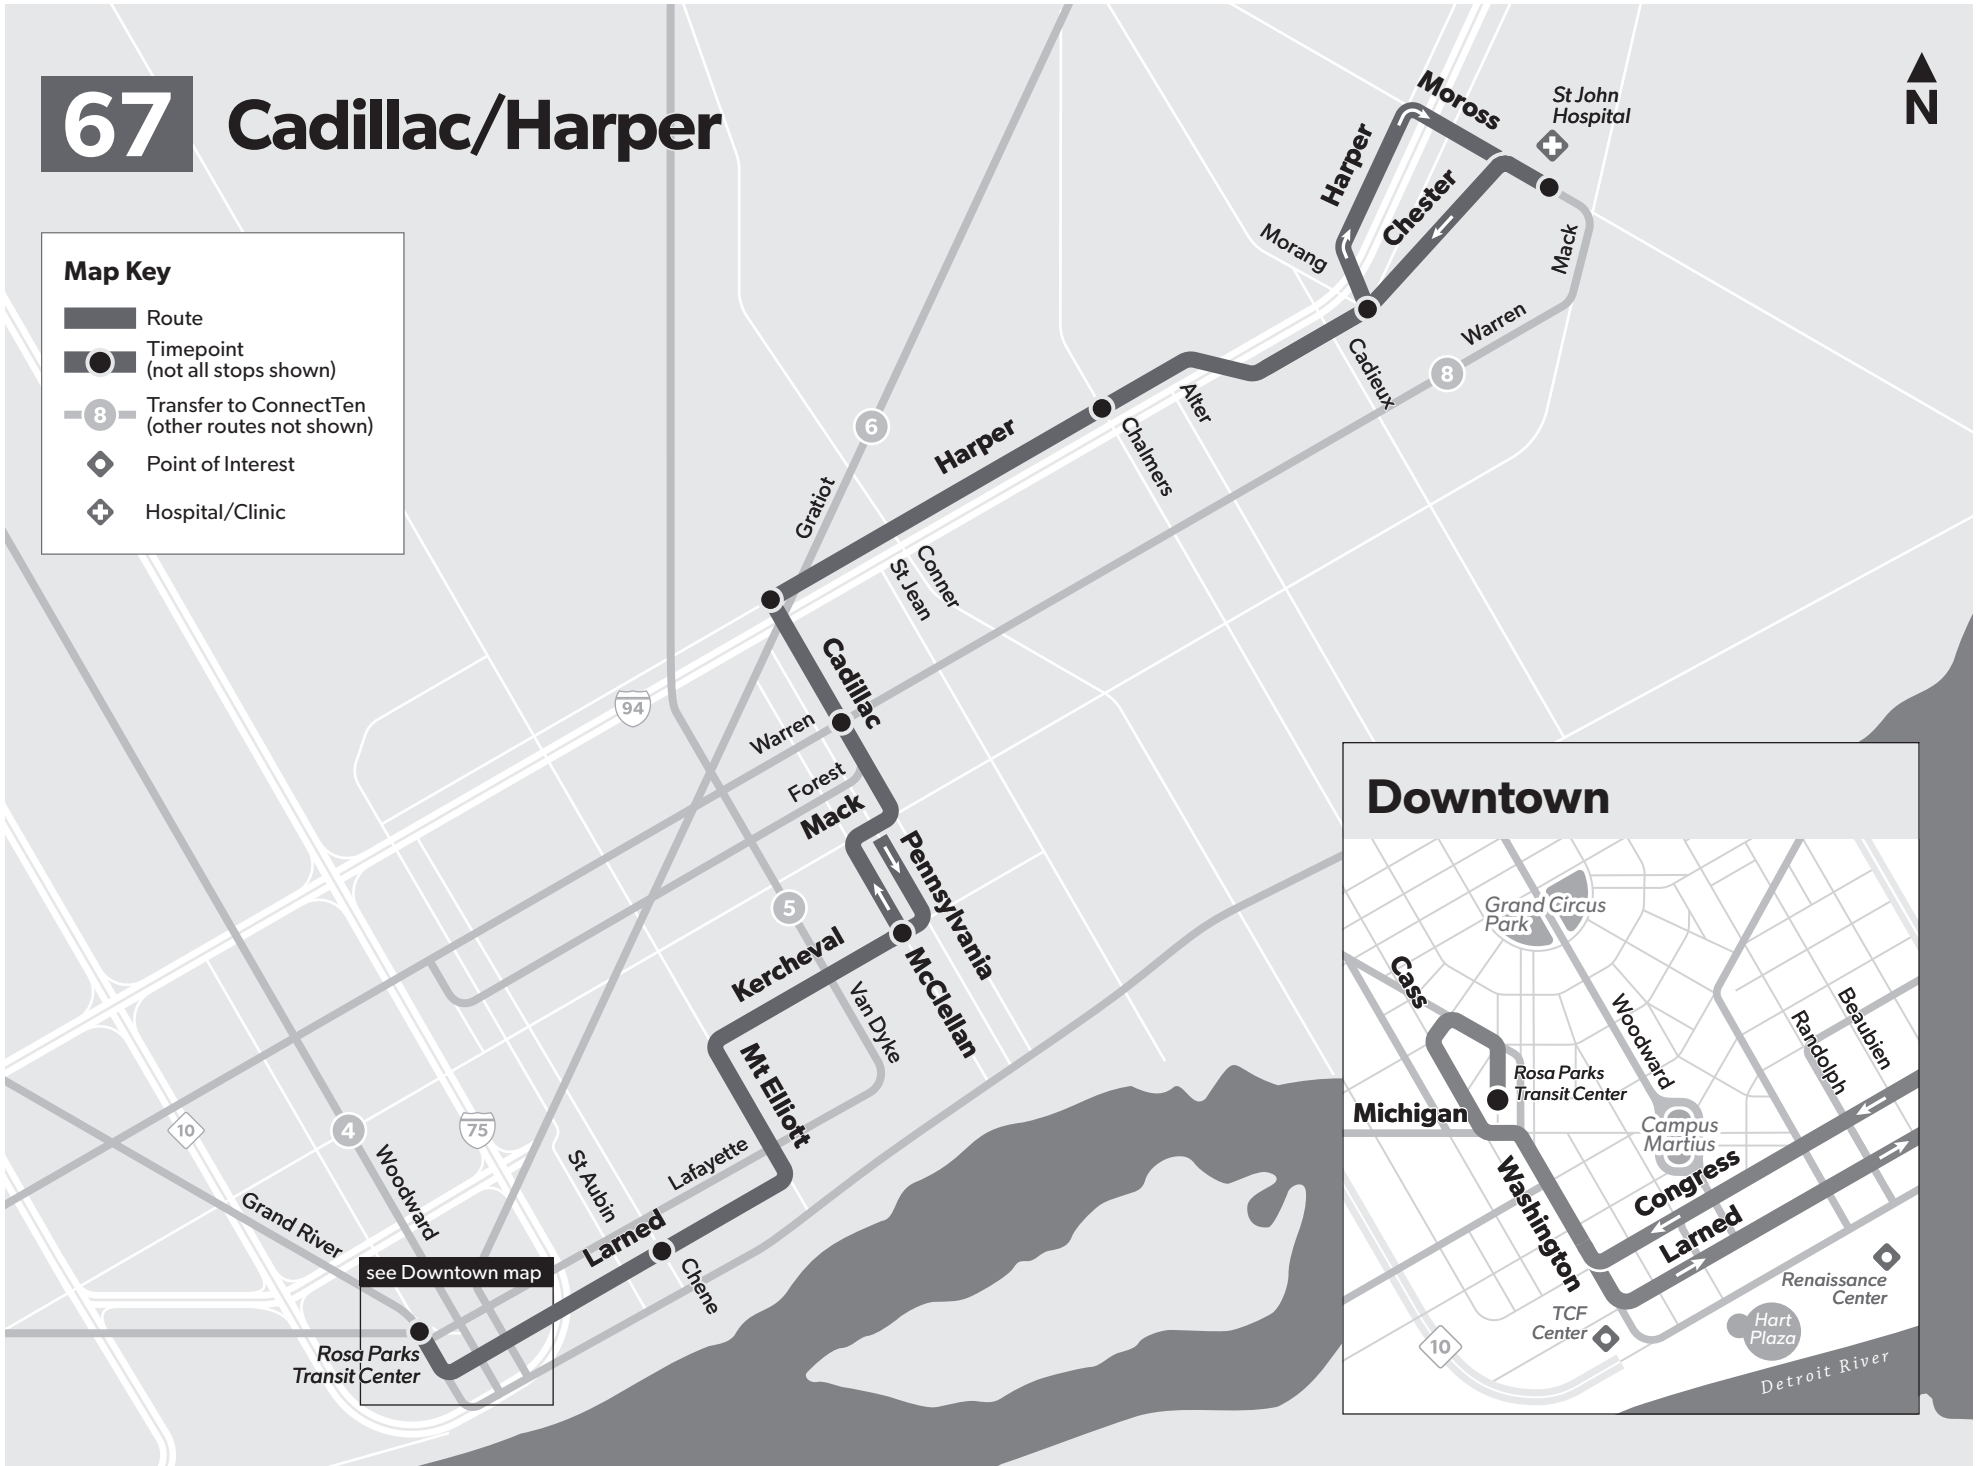

Detroit's Public Transit System

67

Cadillac/Harper

Map Key

-  Route
-  Timepoint
(not all stops shown)
-  Transfer to ConnectTen
(other routes not shown)
-  Point of Interest
-  Hospital/Clinic

Westbound to Downtown

Eastbound to St John Hospital

	Rosa Parks Transit Center	Larned & Chene	Kercheval & McClellan	Cadillac & Warren	Cadillac & Harper	Harper & Chalmers	Harper & Morang	Moross & Mack
7:00	7:11	7:21	7:28	7:30	7:37	7:45	7:49	
8:00	8:12	8:23	8:31	8:34	8:42	8:50	8:55	
9:00	9:12	9:23	9:31	9:34	9:42	9:50	9:55	
10:00	10:12	10:23	10:31	10:34	10:42	10:50	10:55	
11:00	11:12	11:23	11:31	11:34	11:42	11:50	11:55	
12:00	12:12	12:23	12:31	12:34	12:42	12:50	12:55	
1:00	1:12	1:23	1:31	1:34	1:42	1:50	1:55	
2:00	2:12	2:23	2:31	2:34	2:42	2:50	2:55	
3:00	3:12	3:23	3:31	3:34	3:42	3:50	3:55	
4:00	4:12	4:23	4:31	4:34	4:42	4:50	4:55	
5:00	5:12	5:23	5:31	5:34	5:42	5:50	5:55	
6:00	6:12	6:23	6:31	6:34	6:42	6:50	6:55	
7:00	7:12	7:23	7:31	7:34	7:42	7:50	7:55	
8:00	8:11	8:21	8:28	8:30	8:37	8:45	8:49	
9:00	9:11	9:21	9:28	9:30	9:37	9:45	9:49	
10:00	10:11	10:21	10:28	10:30	10:37	10:45	10:49	
11:00	11:11	11:21	11:28	11:30	11:37	11:45	11:49	

Eastbound to St John Hospital

	Rosa Parks Transit Center	Larned & Chene	Kercheval & McClellan	Cadillac & Warren	Cadillac & Harper	Harper & Chalmers	Harper & Morang	Moross & Mack
7:00	7:10	7:20	7:26	7:28	7:35	7:42	7:47	
8:00	8:11	8:22	8:29	8:32	8:40	8:48	8:53	
9:00	9:11	9:22	9:29	9:32	9:40	9:48	9:53	
10:00	10:11	10:22	10:29	10:32	10:40	10:48	10:53	
11:00	11:11	11:22	11:29	11:32	11:40	11:48	11:53	
12:00	12:11	12:22	12:29	12:32	12:40	12:48	12:53	
1:00	1:11	1:22	1:29	1:32	1:40	1:48	1:53	
2:00	2:11	2:22	2:29	2:32	2:40	2:48	2:53	
3:00	3:11	3:22	3:29	3:32	3:40	3:48	3:53	
4:00	4:11	4:22	4:29	4:32	4:40	4:48	4:53	
5:00	5:11	5:22	5:29	5:32	5:40	5:48	5:53	
6:00	6:10	6:20	6:27	6:29	6:36	6:43	6:48	
7:00	7:10	7:20	7:27	7:29	7:36	7:43	7:48	
8:00	8:10	8:20	8:27	8:29	8:36	8:43	8:48	