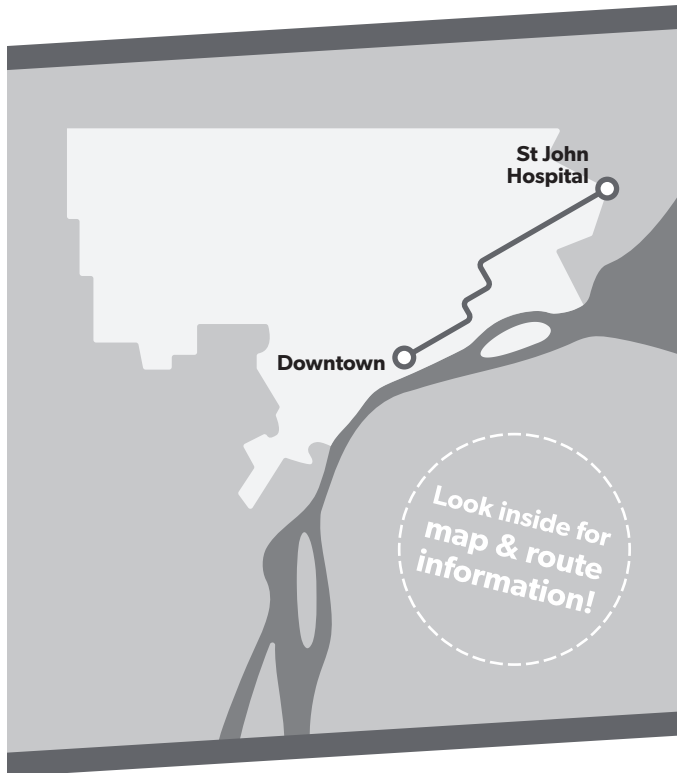

67

Cadillac/Harper

TRANSIT ROUTE MAP & TIMETABLE

Effective **November 15, 2021**

@riddedot

Regional Pass

The Dart Passes allow unlimited rides on DDOT and SMART buses and the QLINE Streetcar.

	Full	Reduced
4-Hour Dart Pass	$2	$0.50
24-Hour Dart Pass	$5	$2
7 Day Dart Pass	$22	$10
31 Day Dart Pass	$70	$29

* *Seniors (ages 65 and older), people with disabilities, Medicare recipients, and students with a school-issued ID are eligible for a reduced fare. An application is required.*

Pay with the app

Download the Dart app today! Dart passes get you unlimited rides between DDOT, SMART and the QLINE for the duration of the pass.