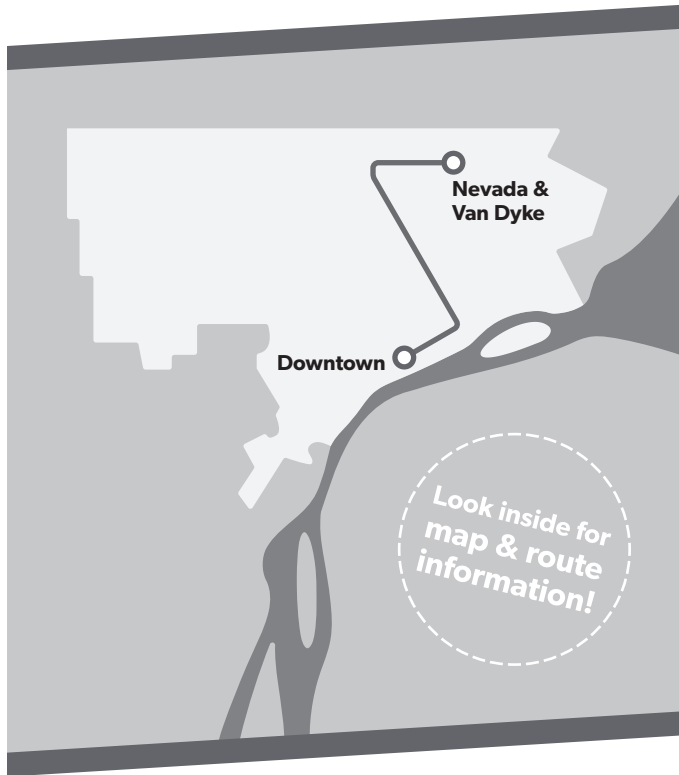

52

Chene

TRANSIT ROUTE MAP & TIMETABLE

Effective **November 15, 2021**

@riddedot

Regional Pass

The Dart Passes allow unlimited rides on DDOT and SMART buses and the QLINE Streetcar.

	Full	Reduced
4-Hour Dart Pass	$2	$0.50
24-Hour Dart Pass	$5	$2
7 Day Dart Pass	$22	$10
31 Day Dart Pass	$70	$29

* Seniors (ages 65 and older), people with disabilities, Medicare recipients, and students with a school-issued ID are eligible for a reduced fare. An application is required.

Pay with the app

Download the Dart app today! Dart passes get you unlimited rides between DDOT, SMART and the QLINE for the duration of the pass.