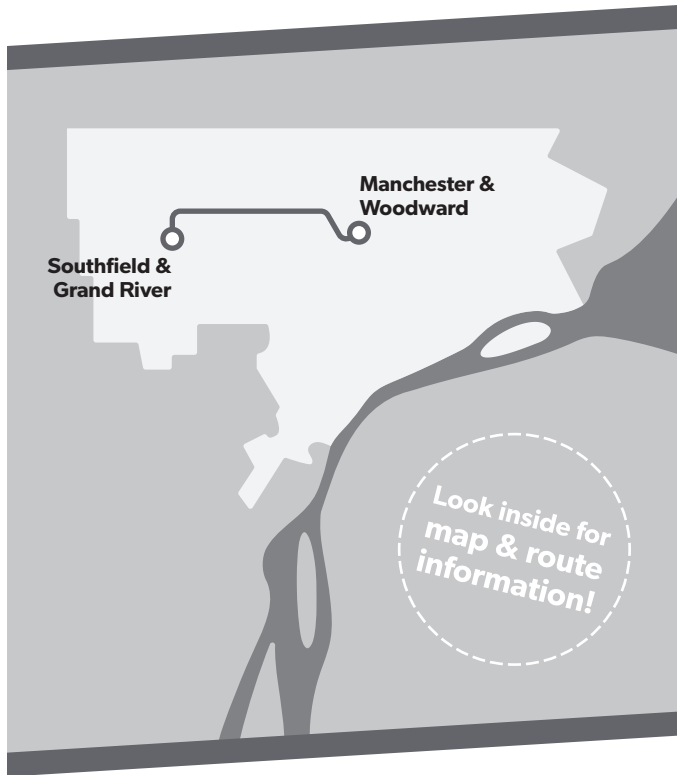

39

Puritan

TRANSIT ROUTE MAP & TIMETABLE

Effective **November 15, 2021**

@riddedot

Regional Pass

The Dart Passes allow unlimited rides on DDOT and SMART buses and the QLINE Streetcar.

	Full	Reduced
4-Hour Dart Pass	$2	$0.50
24-Hour Dart Pass	$5	$2
7 Day Dart Pass	$22	$10
31 Day Dart Pass	$70	$29

* *Seniors (ages 65 and older), people with disabilities, Medicare recipients, and students with a school-issued ID are eligible for a reduced fare. An application is required.*

Pay with the app

Download the Dart app today! Dart passes get you unlimited rides between DDOT, SMART and the QLINE for the duration of the pass.