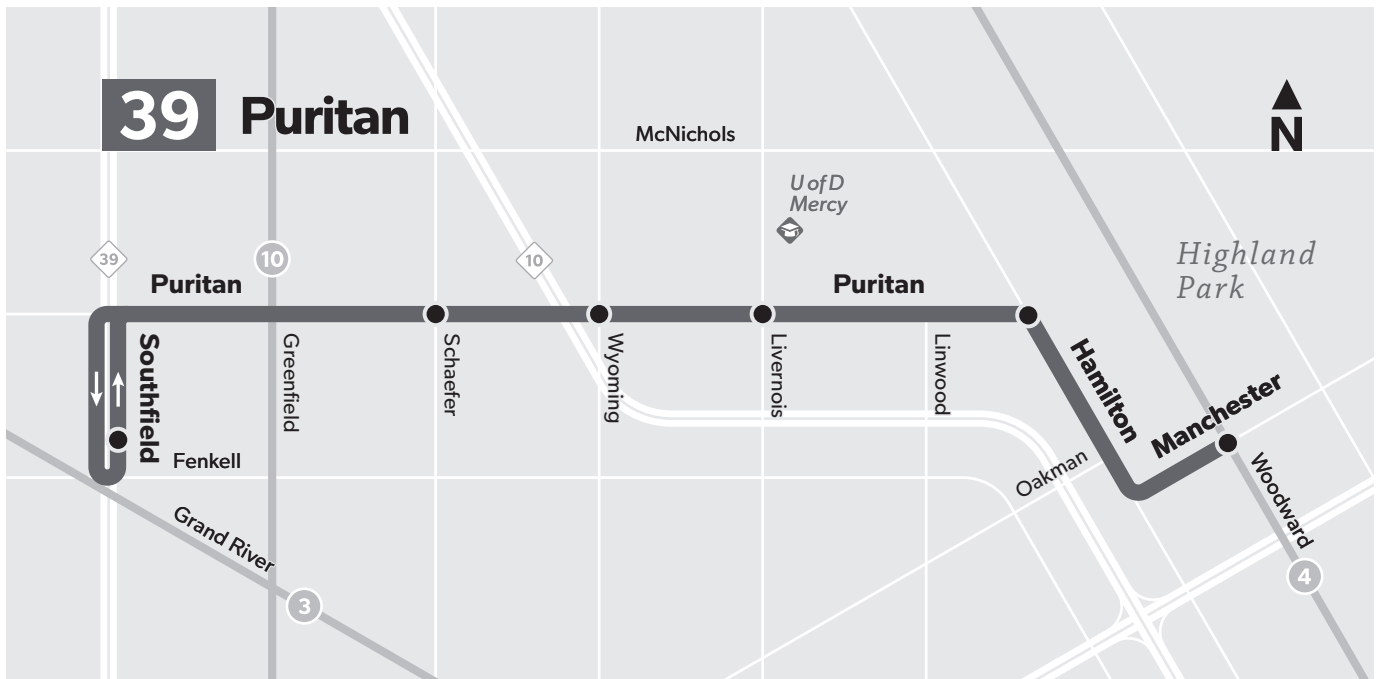

Detroit's Public Transit System

Map Key

- Route
- Timepoint (not all stops shown)
- Transfer to ConnectTen (other routes not shown)
- College/University

39 Monday-Friday

Eastbound to Woodward

Southfield & Fenkell	Puritan & Schaefer	Puritan & Wyoming	Puritan & Livernois	Puritan & Hamilton	Manchester & Woodward
7:00	7:07	7:10	7:13	7:18	7:24
8:00	8:07	8:10	8:13	8:18	8:24
9:00	9:07	9:10	9:13	9:18	9:24
10:00	10:07	10:10	10:13	10:18	10:24
11:00	11:07	11:10	11:13	11:18	11:24
12:00	12:07	12:10	12:13	12:18	12:24
1:00	1:07	1:10	1:13	1:18	1:24
2:00	2:07	2:10	2:13	2:18	2:24
3:00	3:07	3:10	3:13	3:18	3:24
4:00	4:07	4:10	4:13	4:18	4:24
5:00	5:07	5:10	5:13	5:18	5:24
6:00	6:07	6:10	6:13	6:18	6:24

Westbound to Southfield

Manchester & Woodward	Puritan & Hamilton	Puritan & Livernois	Puritan & Wyoming	Puritan & Schaefer	Southfield & Fenkell
7:30	7:33	7:39	7:42	7:46	7:55
8:30	8:33	8:39	8:42	8:46	8:55
9:30	9:33	9:39	9:42	9:46	9:55
10:30	10:33	10:39	10:42	10:46	10:55
11:30	11:33	11:39	11:42	11:46	11:55
12:30	12:33	12:39	12:42	12:46	12:55
1:30	1:33	1:39	1:42	1:46	1:55
2:30	2:33	2:39	2:42	2:46	2:55
3:30	3:33	3:39	3:42	3:46	3:55
4:30	4:33	4:39	4:42	4:46	4:55
5:30	5:33	5:39	5:42	5:46	5:55
6:30	6:33	6:39	6:42	6:46	6:55

Westbound to Southfield

	Manchester & Woodward	Puritan & Hamilton	Puritan & Livernois	Puritan & Wyoming	Puritan & Schaefer	Southfield & Fenkell
8:30	8:36	8:41	8:45	8:49	8:57	
9:30	9:36	9:41	9:45	9:49	9:57	
10:30	10:36	10:41	10:45	10:49	10:57	
11:30	11:36	11:41	11:45	11:49	11:57	
12:30	12:36	12:41	12:45	12:49	12:57	
1:30	1:36	1:41	1:45	1:49	1:57	
2:30	2:36	2:41	2:45	2:49	2:57	
3:30	3:36	3:41	3:45	3:49	3:57	
4:30	4:36	4:41	4:45	4:49	4:57	