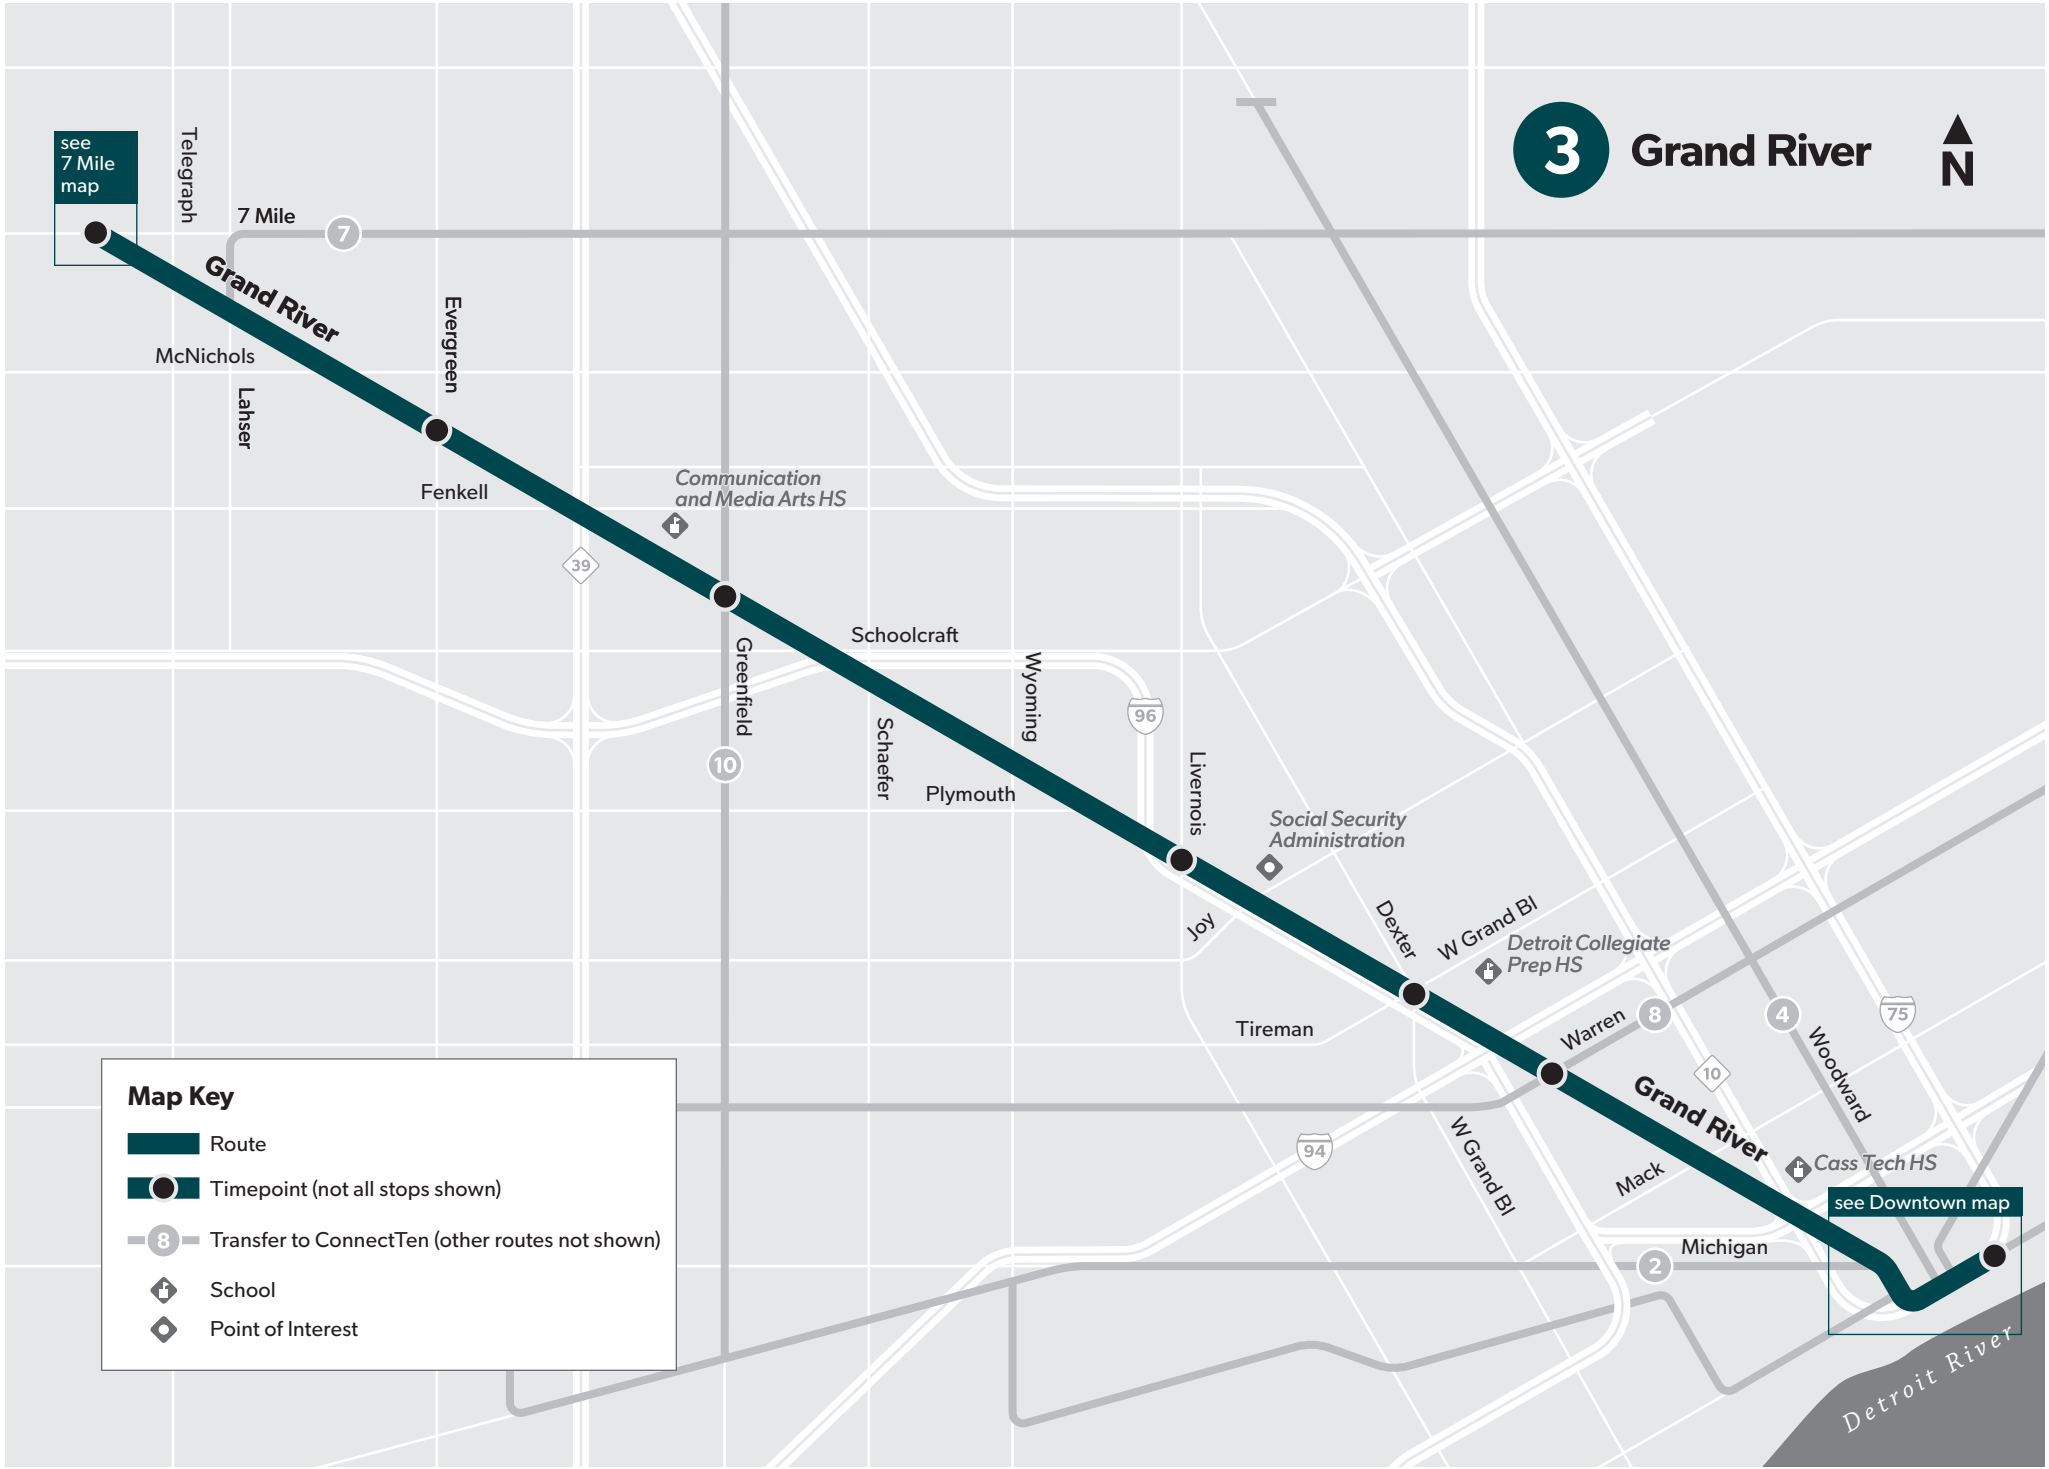

Detroit's Public Transit System

3 Grand River

see 7 Mile map

see Downtown map

Map Key

- Route
- Timepoint (not all stops shown)
- Transfer to ConnectTen (other routes not shown)
- School
- Point of Interest