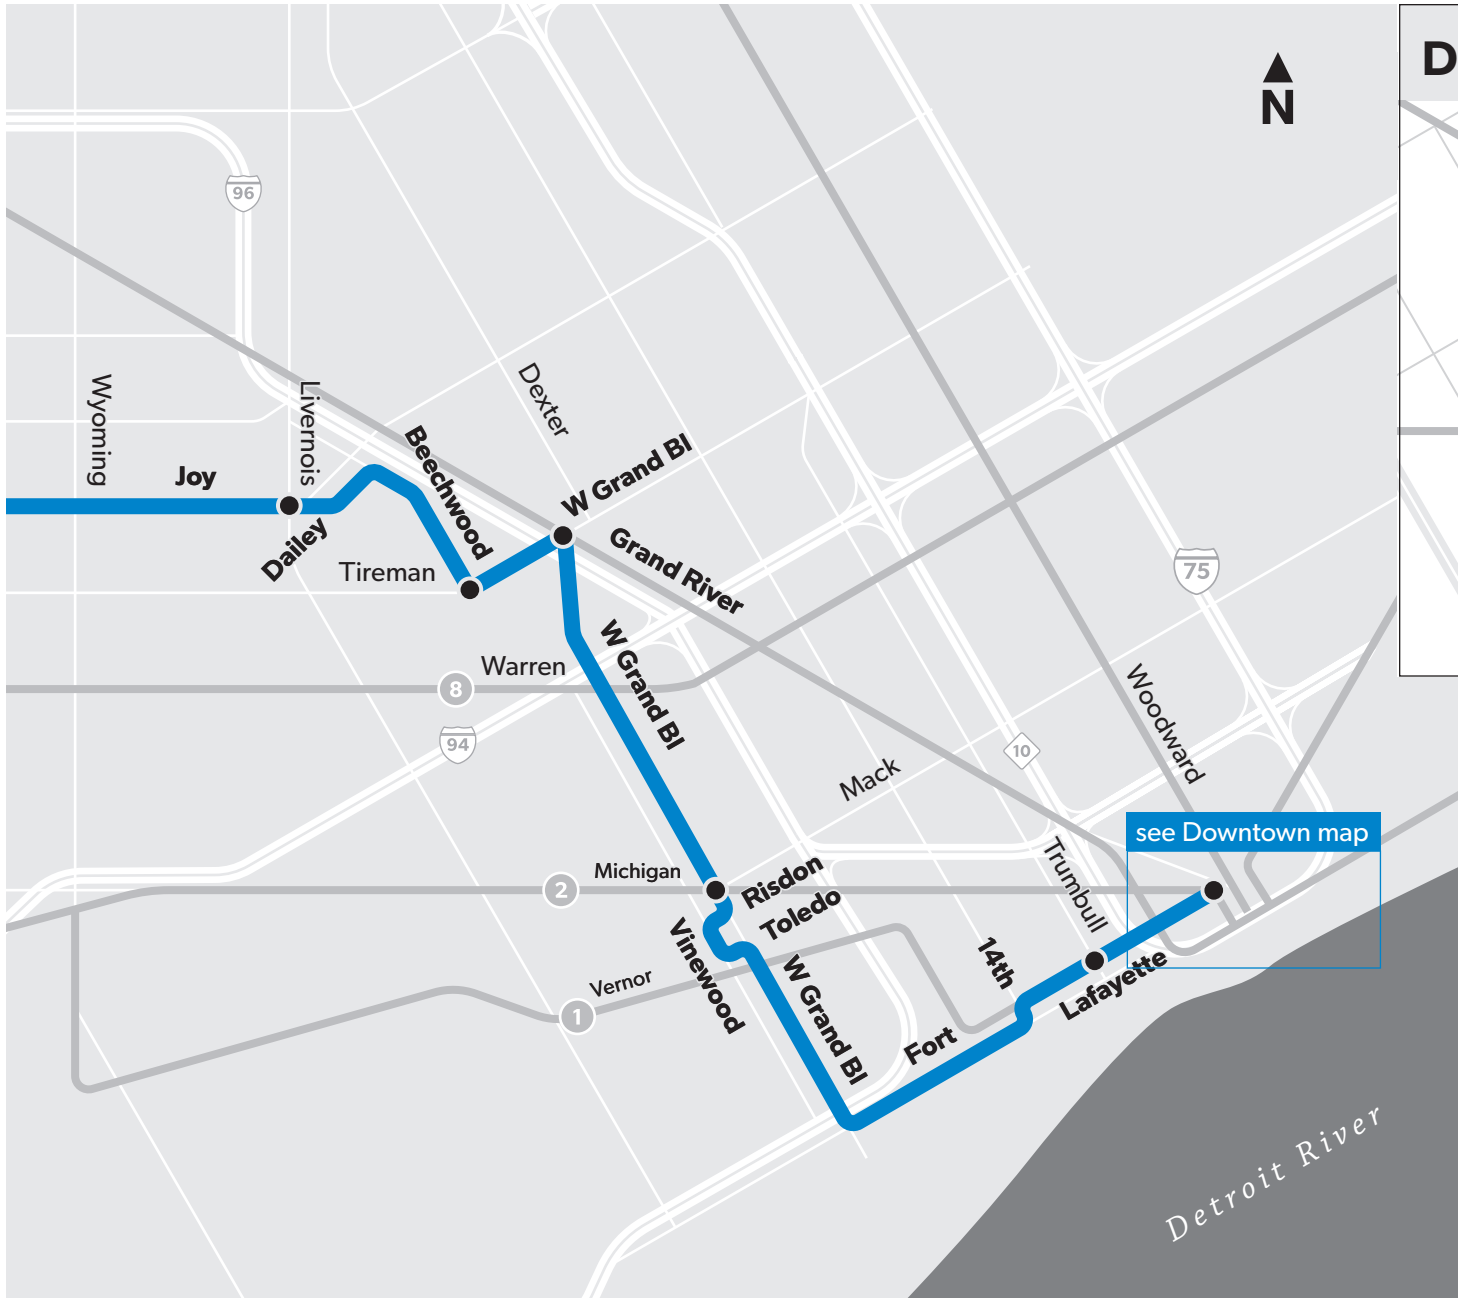

Detroit's Public Transit System

Map continued on next page

Map continued from previous page

27 Monday-Friday

Eastbound to Downtown

Redford Plaza	Joy & Spinoza	Joy & Greenfield	Joy & Schaefer	Joy & Livernois	Tireman & Beechwood	Grand River & Grand Bl	Grand Bl & Michigan	Lafayette & Trumbull	Rosa Parks Transit Center
6:58	7:04	7:13	7:16	7:24	7:30	7:32	7:41	7:50	7:55
7:58	8:04	8:13	8:16	8:24	8:30	8:32	8:41	8:50	8:55
8:53	8:59	9:09	9:13	9:22	9:29	9:31	9:40	9:50	9:55
9:52	9:59	10:09	10:13	10:22	10:29	10:31	10:40	10:50	10:55
10:52	10:59	11:09	11:13	11:22	11:29	11:31	11:40	11:50	11:55
11:52	11:59	12:09	12:13	12:22	12:29	12:31	12:40	12:50	12:55
12:52	12:59	1:09	1:13	1:22	1:29	1:31	1:40	1:50	1:55
1:52	1:59	2:09	2:13	2:22	2:29	2:31	2:40	2:50	2:55
2:52	2:59	3:09	3:13	3:22	3:29	3:31	3:40	3:50	3:55
3:52	3:59	4:09	4:13	4:22	4:29	4:31	4:40	4:50	4:55
4:54	5:01	5:11	5:15	5:23	5:29	5:31	5:40	5:50	5:55
5:55	6:01	6:11	6:15	6:23	6:29	6:31	6:40	6:50	6:55
6:55	7:01	7:11	7:15	7:23	7:29	7:31	7:40	7:50	7:55
7:58	8:04	8:13	8:16	8:24	8:30	8:32	8:41	8:50	8:55
8:58	9:04	9:13	9:16	9:24	9:30	9:32	9:41	9:50	9:55