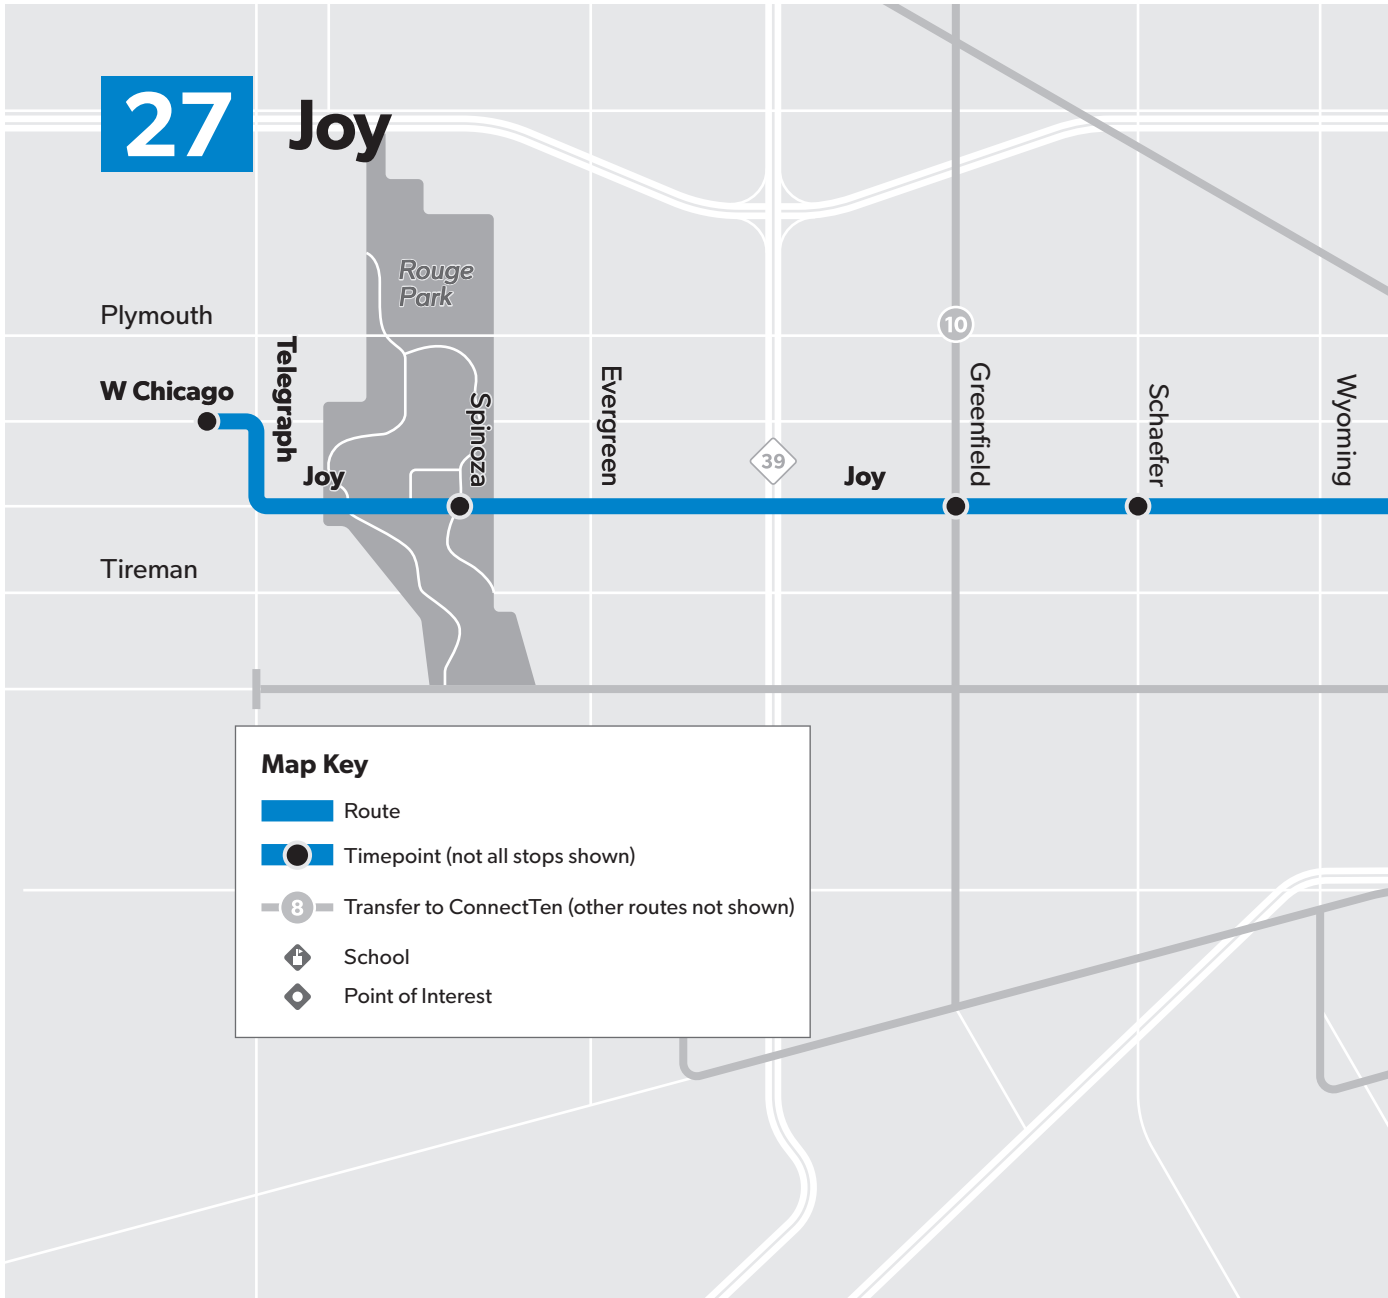

Detroit's Public Transit System

Map continued on next page

Map continued from previous page

27 Monday-Friday

Eastbound to Downtown

Redford Plaza	Joy & Spinoza	Joy & Greenfield	Joy & Schaefer	Joy & Livernois	Tireman & Beechwood	Grand River & Grand Bl	Grand Bl & Michigan	Lafayette & Trumbull	Rosa Parks Transit Center
6:58	7:04	7:13	7:16	7:24	7:30	7:32	7:41	7:50	7:55
7:58	8:04	8:13	8:16	8:24	8:30	8:32	8:41	8:50	8:55
8:53	8:59	9:09	9:13	9:22	9:29	9:31	9:40	9:50	9:55
9:52	9:59	10:09	10:13	10:22	10:29	10:31	10:40	10:50	10:55
10:52	10:59	11:09	11:13	11:22	11:29	11:31	11:40	11:50	11:55
11:52	11:59	12:09	12:13	12:22	12:29	12:31	12:40	12:50	12:55
12:52	12:59	1:09	1:13	1:22	1:29	1:31	1:40	1:50	1:55
1:52	1:59	2:09	2:13	2:22	2:29	2:31	2:40	2:50	2:55
2:52	2:59	3:09	3:13	3:22	3:29	3:31	3:40	3:50	3:55
3:52	3:59	4:09	4:13	4:22	4:29	4:31	4:40	4:50	4:55
4:54	5:01	5:11	5:15	5:23	5:29	5:31	5:40	5:50	5:55
5:55	6:01	6:11	6:15	6:23	6:29	6:31	6:40	6:50	6:55
6:55	7:01	7:11	7:15	7:23	7:29	7:31	7:40	7:50	7:55
7:58	8:04	8:13	8:16	8:24	8:30	8:32	8:41	8:50	8:55
8:58	9:04	9:13	9:16	9:24	9:30	9:32	9:41	9:50	9:55