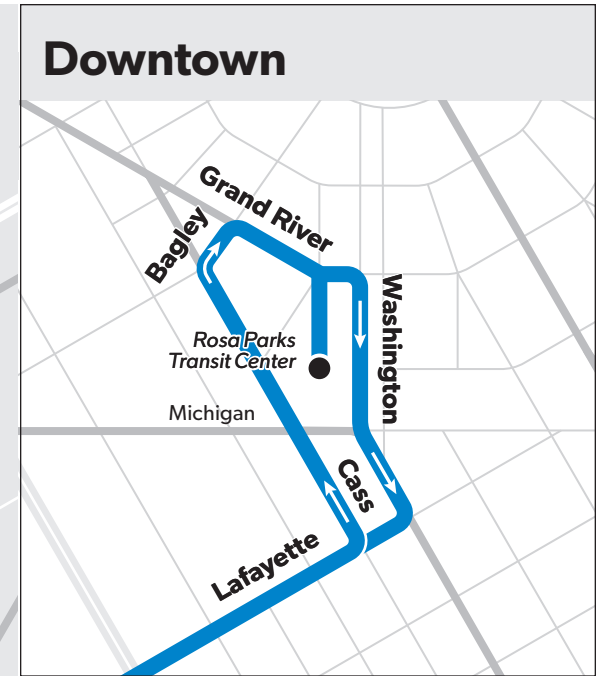

Detroit's Public Transit System

Map continued on next page

Map continued from previous page

27 Monday-Friday

Eastbound to Downtown

Redford Plaza	Joy & Spinoza	Joy & Greenfield	Joy & Schaefer	Joy & Livernois	Tireman & Beechwood	Grand River & Grand Bl	Grand Bl & Michigan	Lafayette & Trumbull	Rosa Parks Transit Center
6:58	7:04	7:13	7:16	7:24	7:30	7:32	7:41	7:50	7:55
7:58	8:04	8:13	8:16	8:24	8:30	8:32	8:41	8:50	8:55
8:53	8:59	9:09	9:13	9:22	9:29	9:31	9:40	9:50	9:55
9:52	9:59	10:09	10:13	10:22	10:29	10:31	10:40	10:50	10:55
10:52	10:59	11:09	11:13	11:22	11:29	11:31	11:40	11:50	11:55
11:52	11:59	12:09	12:13	12:22	12:29	12:31	12:40	12:50	12:55
12:52	12:59	1:09	1:13	1:22	1:29	1:31	1:40	1:50	1:55
1:52	1:59	2:09	2:13	2:22	2:29	2:31	2:40	2:50	2:55
2:52	2:59	3:09	3:13	3:22	3:29	3:31	3:40	3:50	3:55
3:52	3:59	4:09	4:13	4:22	4:29	4:31	4:40	4:50	4:55
4:54	5:01	5:11	5:15	5:23	5:29	5:31	5:40	5:50	5:55
5:55	6:01	6:11	6:15	6:23	6:29	6:31	6:40	6:50	6:55
6:55	7:01	7:11	7:15	7:23	7:29	7:31	7:40	7:50	7:55
7:58	8:04	8:13	8:16	8:24	8:30	8:32	8:41	8:50	8:55
8:58	9:04	9:13	9:16	9:24	9:30	9:32	9:41	9:50	9:55