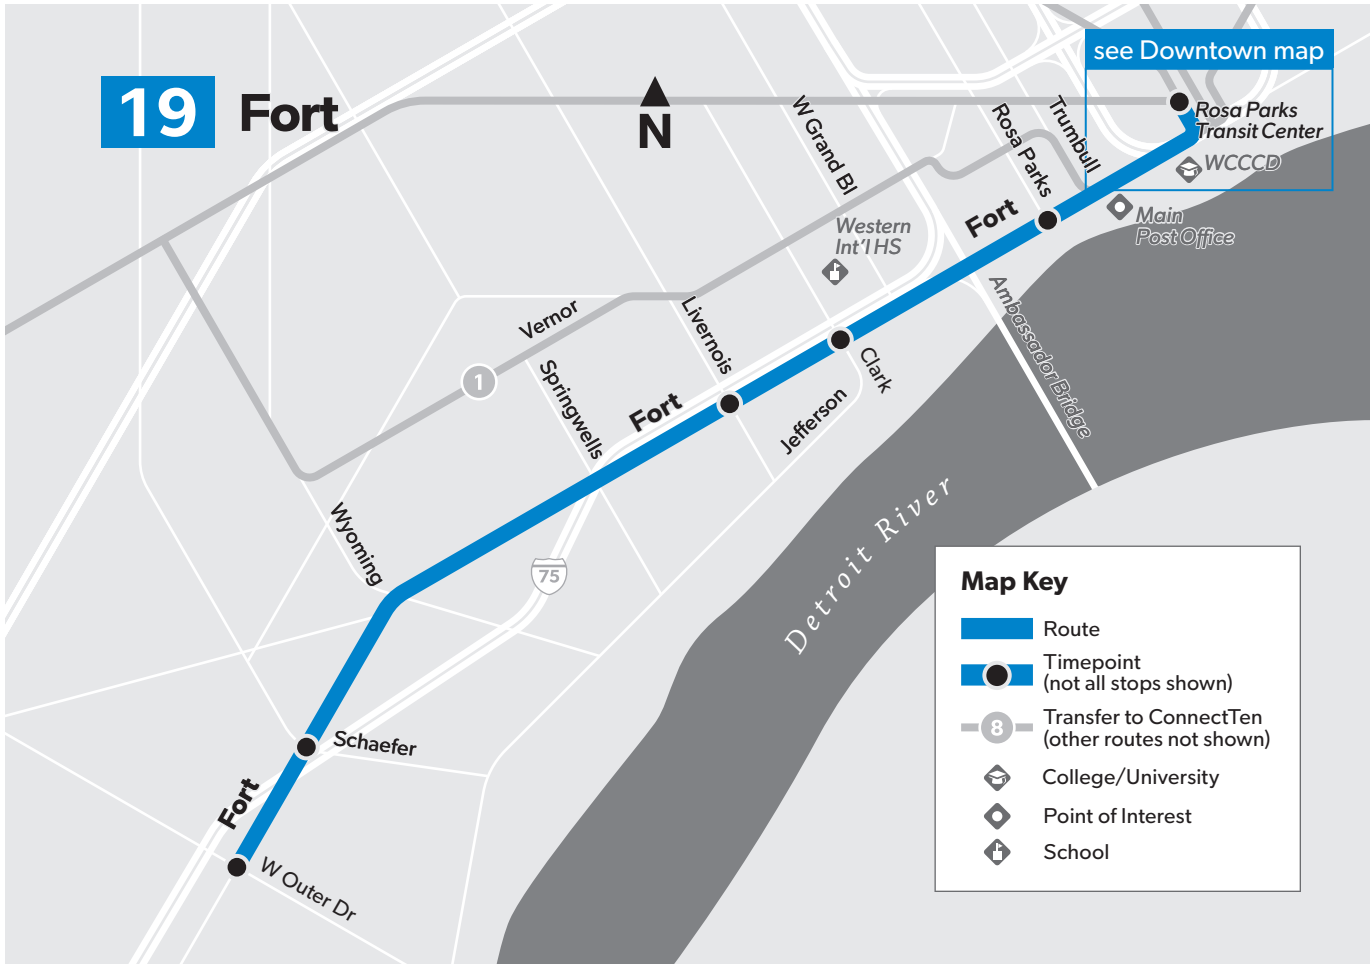

Holiday Service

Sunday schedules are effective on the following holidays:

- New Year's Day
- Memorial Day
- Independence Day
- Labor Day
- Thanksgiving Day
- Christmas Day

All buses are handicap accessible.

Buses have the capacity for two bikes on front racks.

Strollers and carts are allowed on the bus, but cannot block aisles or doorways.

Service animals are allowed on DDOT buses and public facilities.*

*Service animals must be under the customer's control through voice commands, hand signals, or other effective means with a harness, leash, or tether unless the customer cannot use a leash because of a disability.