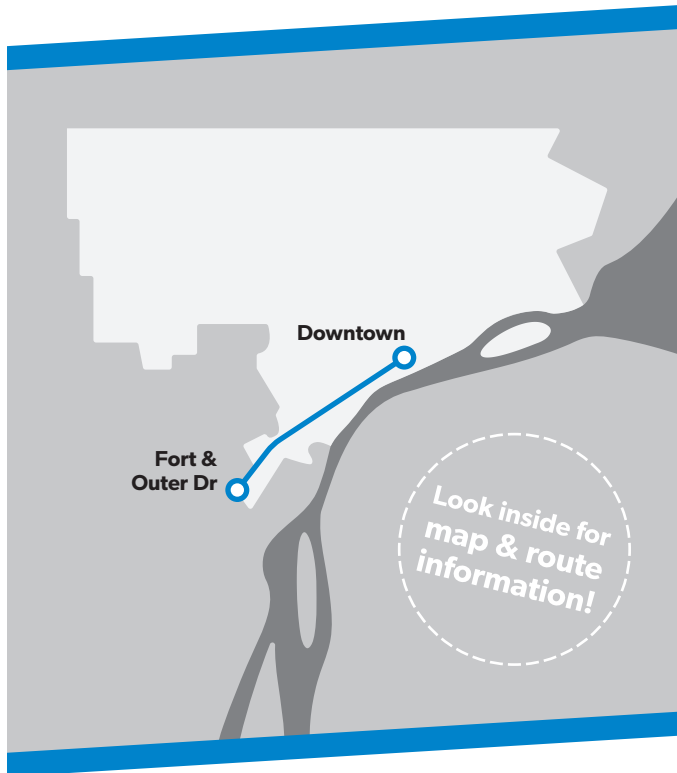

19

Fort

TRANSIT ROUTE MAP & TIMETABLE

Effective **November 15, 2021**

@riddedot

Regional Pass

The Dart Passes allow unlimited rides on DDOT and SMART buses and the QLINE Streetcar.

	Full	Reduced
4-Hour Dart Pass	\$2	\$0.50
24-Hour Dart Pass	\$5	\$2
7 Day Dart Pass	\$22	\$10
31 Day Dart Pass	\$70	\$29

PM times shown are **bold and shaded**.
Additional bus stops are available between the timepoints.

How to Read the Schedule

50 Monday-Friday

Southbound to Jefferson

	Hayes & 8 Mile	Hayes & 7 Mile	Hayes & Outer Dr	Chalmers & Warren	Chalmers & Jefferson
10:00	10:21	10:31	10:44	10:50	
10:30	10:41	10:51	11:04	11:11	
10:50	11:01	11:12	11:26	11:33	
11:20	11:22	11:33	11:47	11:54	
11:50	11:42	11:53	12:07	12:14	
12:10	12:22	12:33	12:47	12:54	
12:30	12:42	12:53	1:07	1:14	

This is a sample schedule, not an actual route

- ← Find your day of travel (Monday-Friday / Saturday / Sunday).
- ← Find your direction.
- ← Find a **timepoint** closest to your boarding location. Additional bus stops are located **between** the timepoints.
- ← Read down the column to find a departure from your closest timepoint. Then, read across to see when the bus arrives at other timepoints.