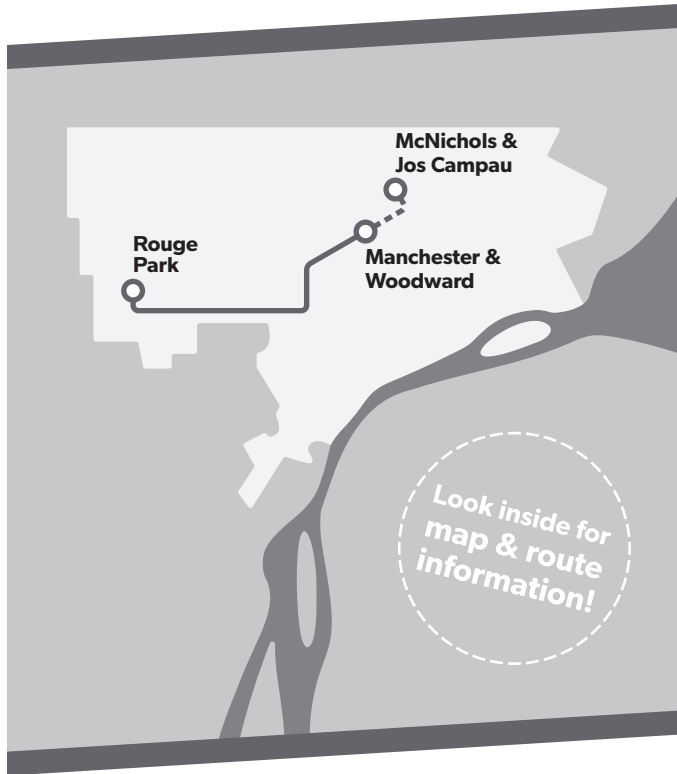

15

Chicago-Davison

TRANSIT ROUTE MAP & TIMETABLE

Effective **November 15, 2021**

@riddedot

Regional Pass

The Dart Passes allow unlimited rides on DDOT and SMART buses and the QLINE Streetcar.

	Full	Reduced
4-Hour Dart Pass	$2	$0.50
24-Hour Dart Pass	$5	$2
7 Day Dart Pass	$22	$10
31 Day Dart Pass	$70	$29

* *Seniors (ages 65 and older), people with disabilities, Medicare recipients, and students with a school-issued ID are eligible for a reduced fare. An application is required.*

Pay with the app

Download the Dart app today! Dart passes get you unlimited rides between DDOT, SMART and the QLINE for the duration of the pass.