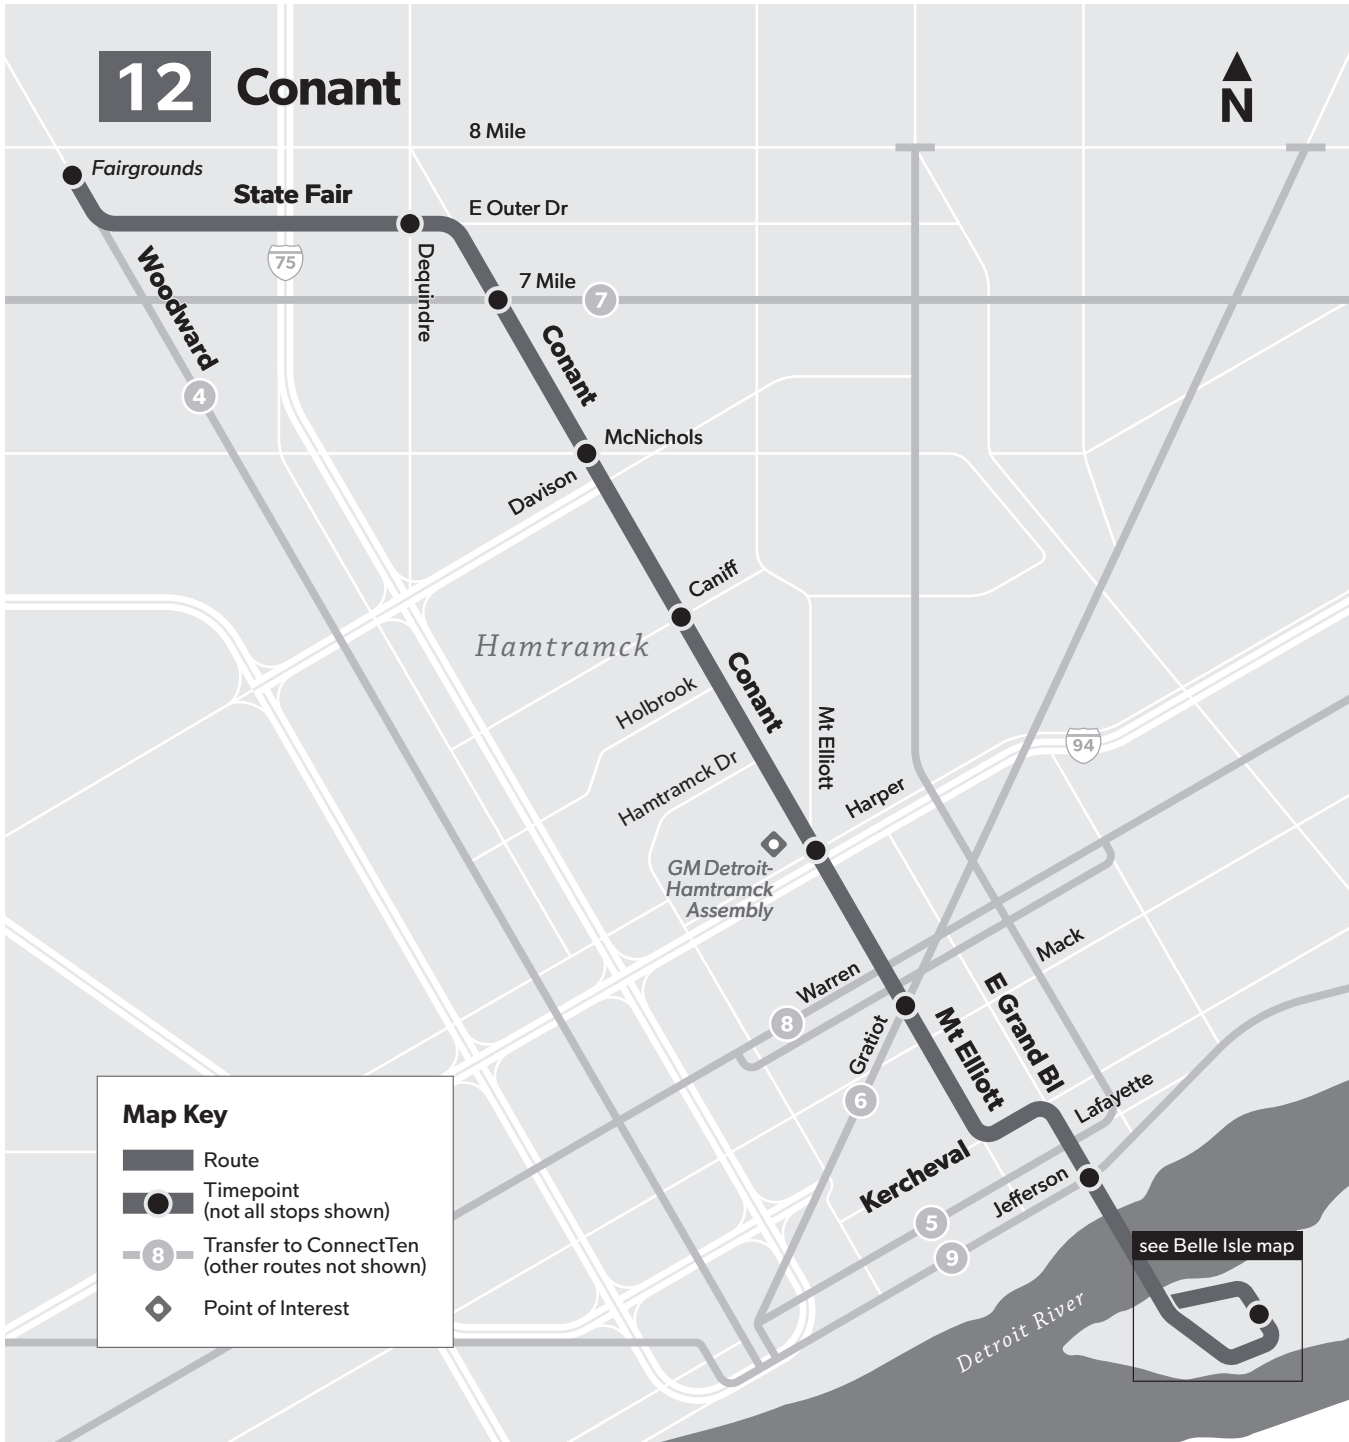

Detroit's Public Transit System

12 Monday-Friday

Southbound to Belle Isle

| Fairgrounds | E Outer Dr & Dequindre | Conant & 7 Mile | Conant & McNichols | Conant & Caniff | Mount Elliott & I-94 | Mount Elliott & Gratiot | E Grand Bl & Jefferson | Belle Isle |
|--------------|------------------------|-----------------|--------------------|-----------------|----------------------|-------------------------|------------------------|--------------|
| 7:30 | 7:36 | 7:38 | 7:41 | 7:47 | 7:52 | 7:56 | 8:04 | 8:08 |
| 8:30 | 8:37 | 8:40 | 8:43 | 8:50 | 8:55 | 8:59 | 9:07 | 9:11 |
| 9:30 | 9:37 | 9:40 | 9:43 | 9:50 | 9:55 | 9:59 | 10:07 | 10:11 |
| 10:30 | 10:37 | 10:40 | 10:43 | 10:50 | 10:55 | 10:59 | 11:07 | 11:11 |
| 11:30 | 11:37 | 11:40 | 11:43 | 11:50 | 11:55 | 11:59 | 12:07 | 12:11 |
| 12:30 | 12:37 | 12:40 | 12:43 | 12:50 | 12:55 | 12:59 | 1:07 | 1:11 |
| 1:30 | 1:37 | 1:40 | 1:43 | 1:50 | 1:55 | 1:59 | 2:07 | 2:11 |
| 2:30 | 2:37 | 2:40 | 2:43 | 2:50 | 2:55 | 2:59 | 3:07 | 3:11 |
| 3:30 | 3:37 | 3:40 | 3:43 | 3:50 | 3:55 | 3:59 | 4:07 | 4:11 |
| 4:30 | 4:37 | 4:40 | 4:43 | 4:50 | 4:55 | 4:59 | 5:07 | 5:11 |
| 5:30 | 5:36 | 5:38 | 5:41 | 5:47 | 5:52 | 5:56 | 6:04 | 6:08 |
| 6:30 | 6:36 | 6:38 | 6:41 | 6:47 | 6:52 | 6:56 | 7:04 | 7:08 |
| 7:30 | 7:36 | 7:38 | 7:41 | 7:47 | 7:52 | 7:56 | 8:04 | 8:08 |