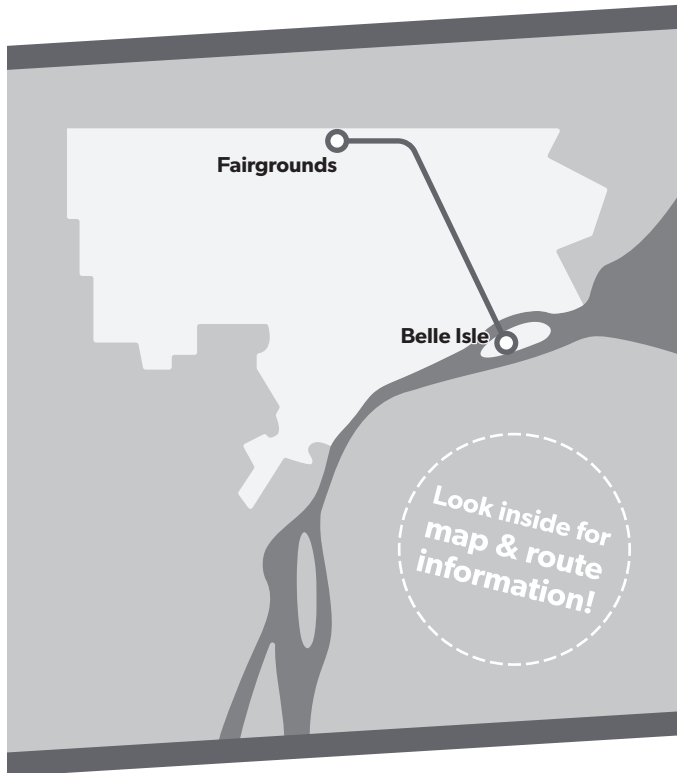

12

Conant

TRANSIT ROUTE MAP & TIMETABLE

Effective **November 15, 2021**

@riddedot

Regional Pass

The Dart Passes allow unlimited rides on DDOT and SMART buses and the QLINE Streetcar.

	Full	Reduced
4-Hour Dart Pass	$2	$0.50
24-Hour Dart Pass	$5	$2
7 Day Dart Pass	$22	$10
31 Day Dart Pass	$70	$29

* Seniors (ages 65 and older), people with disabilities, Medicare recipients, and students with a school-issued ID are eligible for a reduced fare. An application is required.

Pay with the app

Download the Dart app today! Dart passes get you unlimited rides between DDOT, SMART and the QLINE for the duration of the pass.