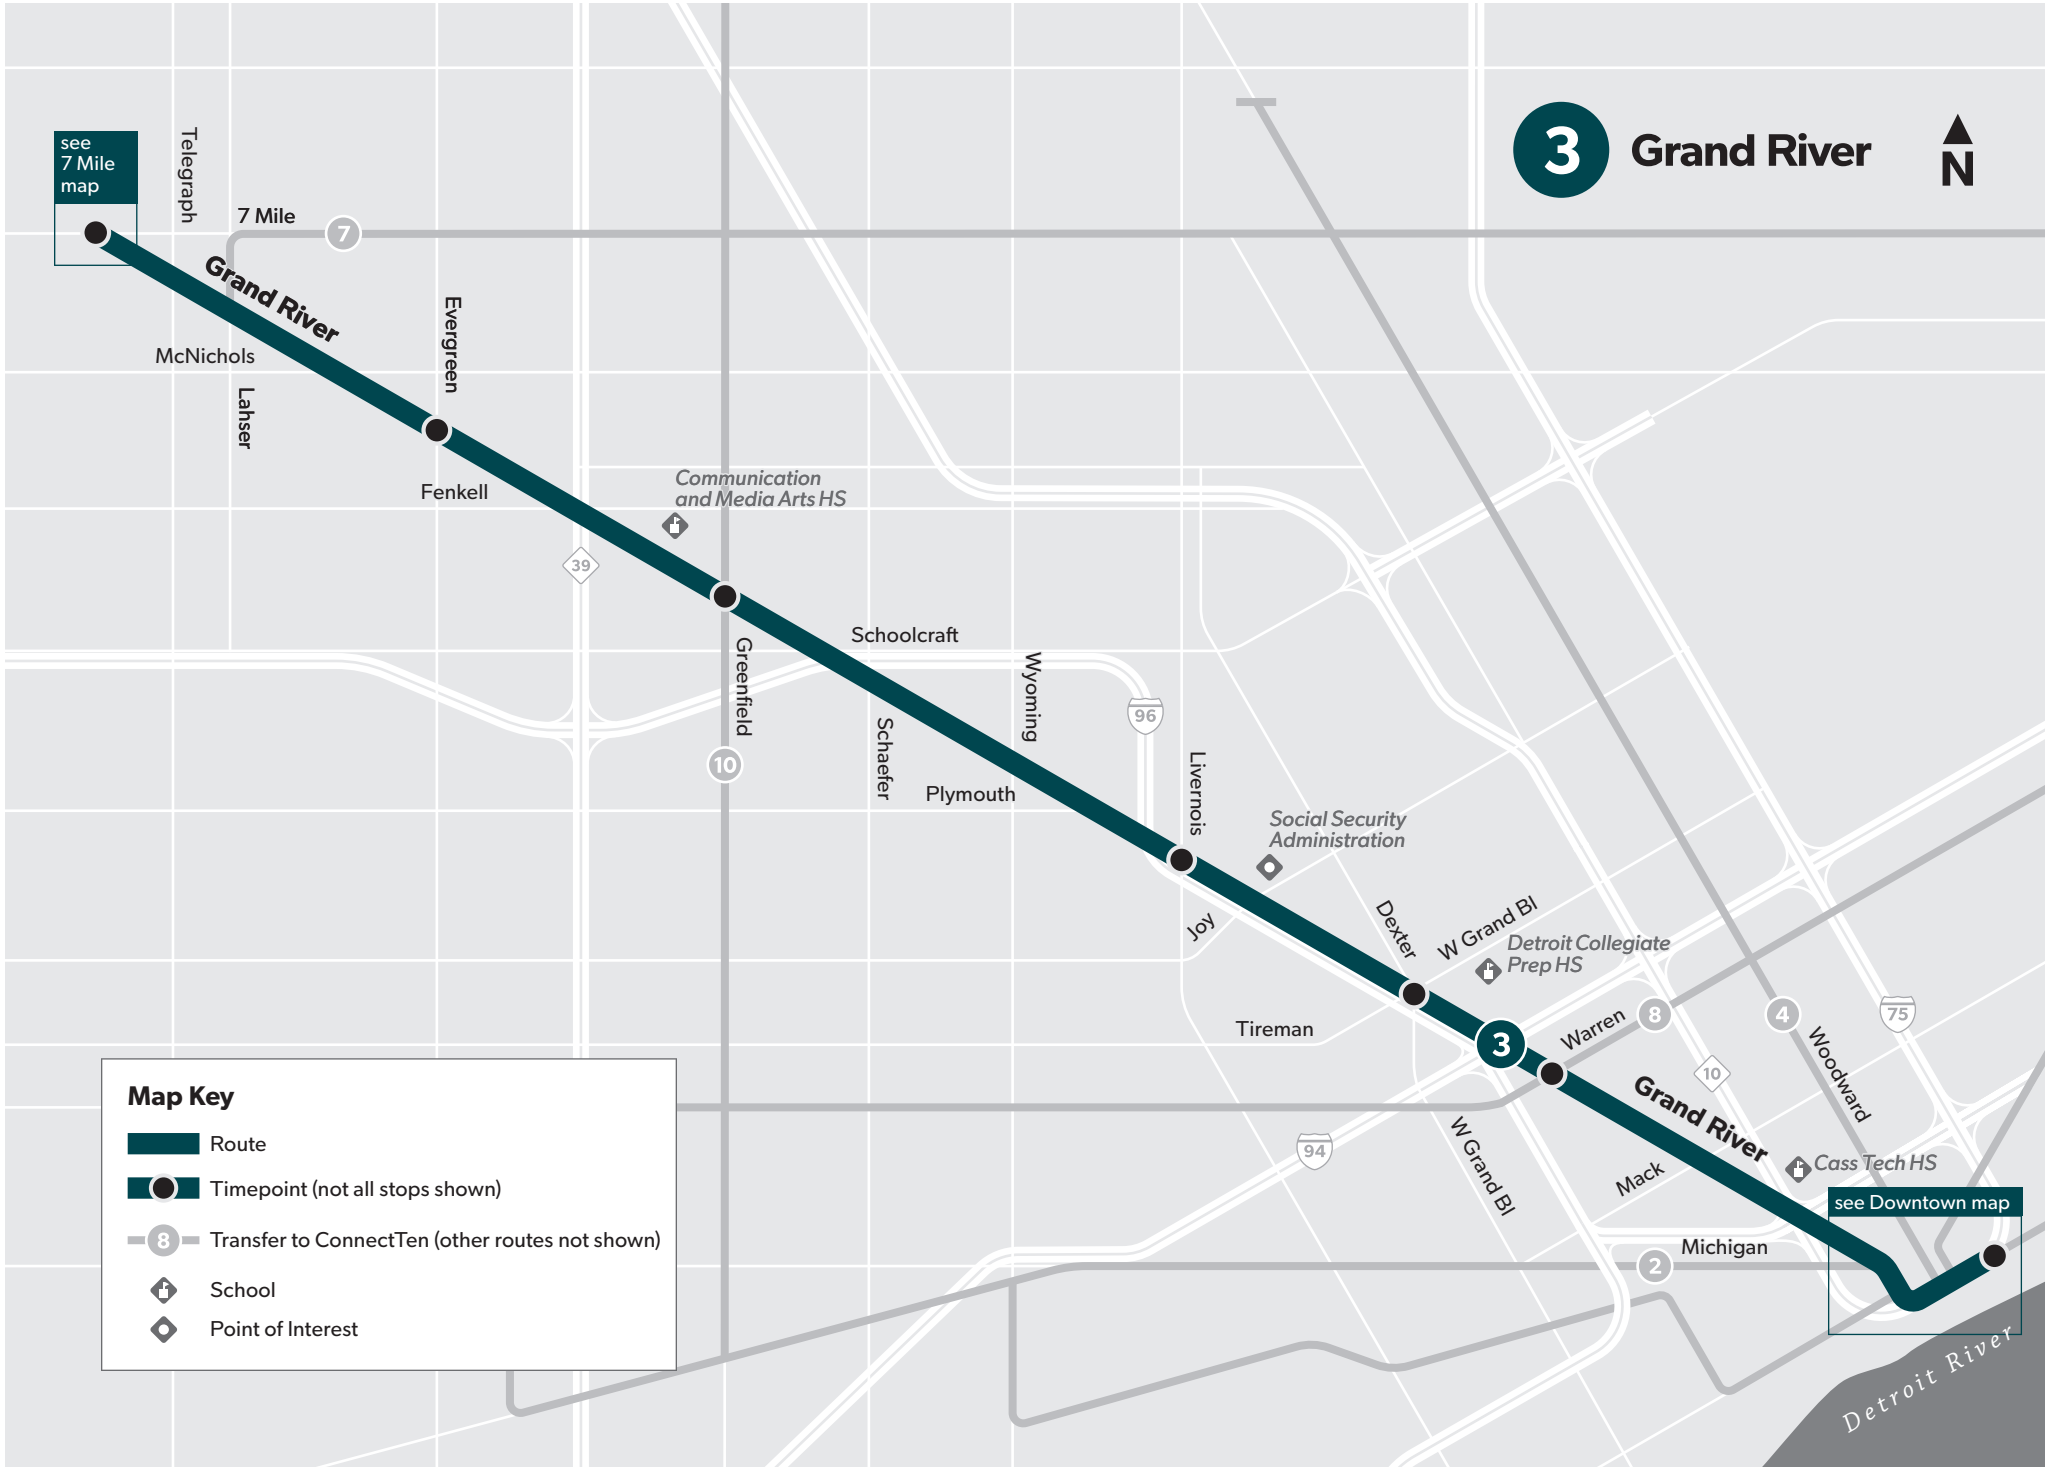

# 3 Grand River

see 7 Mile map

see Downtown map

**Map Key**

- Route
- Timepoint (not all stops shown)
- Transfer to ConnectTen (other routes not shown)
- School
- Point of Interest

### Southbound to Jefferson

	Hayes & 8 Mile	Hayes & 7 Mile	Hayes & Outer Dr	Chalmers & Warren	Chalmers & Jefferson
10:00					
10:30	10:21	10:31	10:44	10:50	
10:50	10:41	10:51	11:04	11:11	
11:20	11:01	11:12	11:26	11:33	
	11:22	11:33	11:47	11:54	
	11:42	11:53	12:07	12:14	
<b>11:50</b>				<b>12:34</b>	
12:10	12:22	12:33	12:47	12:54	
12:30	12:42	12:53	1:07	1:14	