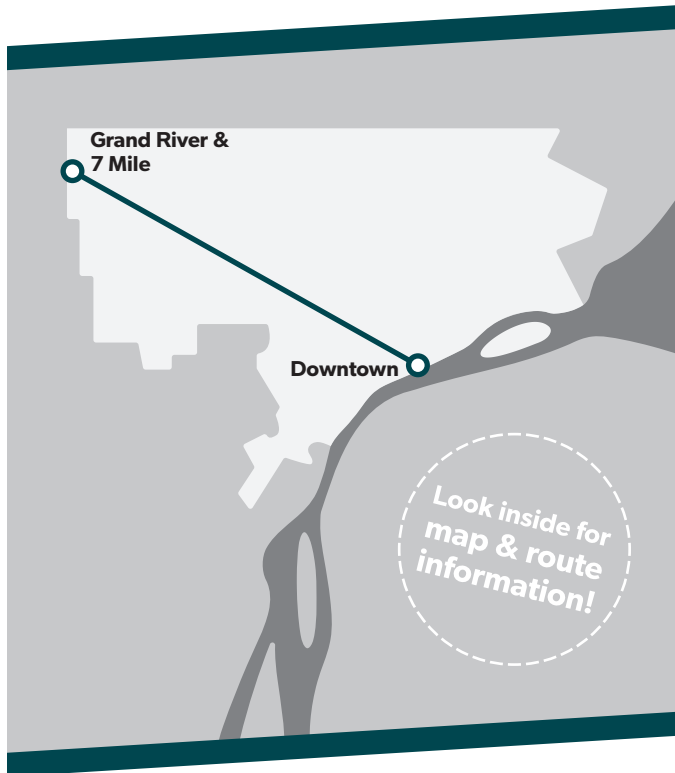

## Grand River

TRANSIT ROUTE MAP & TIMETABLE

Effective **August 28, 2020**

@riddedot

# 3 Grand River

see 7 Mile map

see Downtown map

**Map Key**

- Route
- Timepoint (not all stops shown)
- Transfer to ConnectTen (other routes not shown)
- School
- Point of Interest