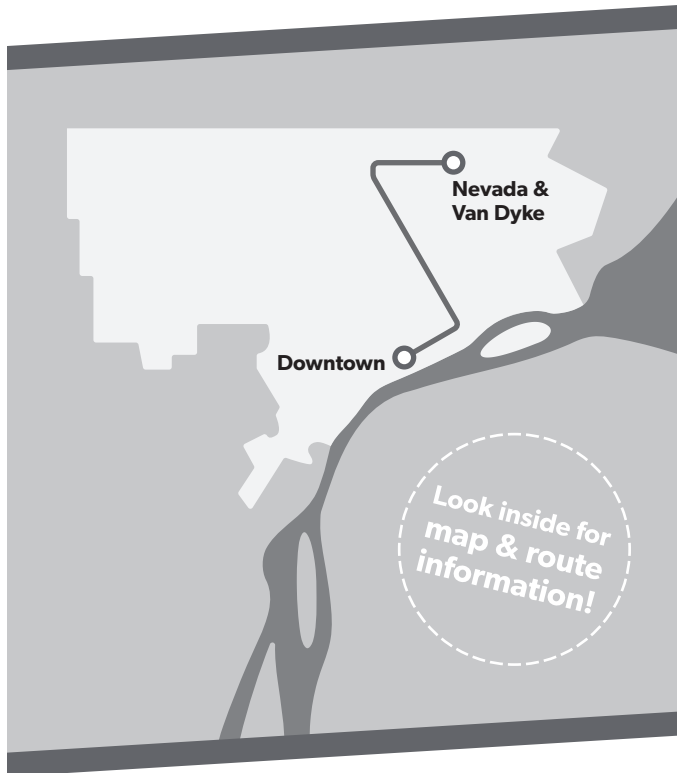

## Chene

TRANSIT ROUTE MAP & TIMETABLE

Effective **August 28, 2020**

@riddedot